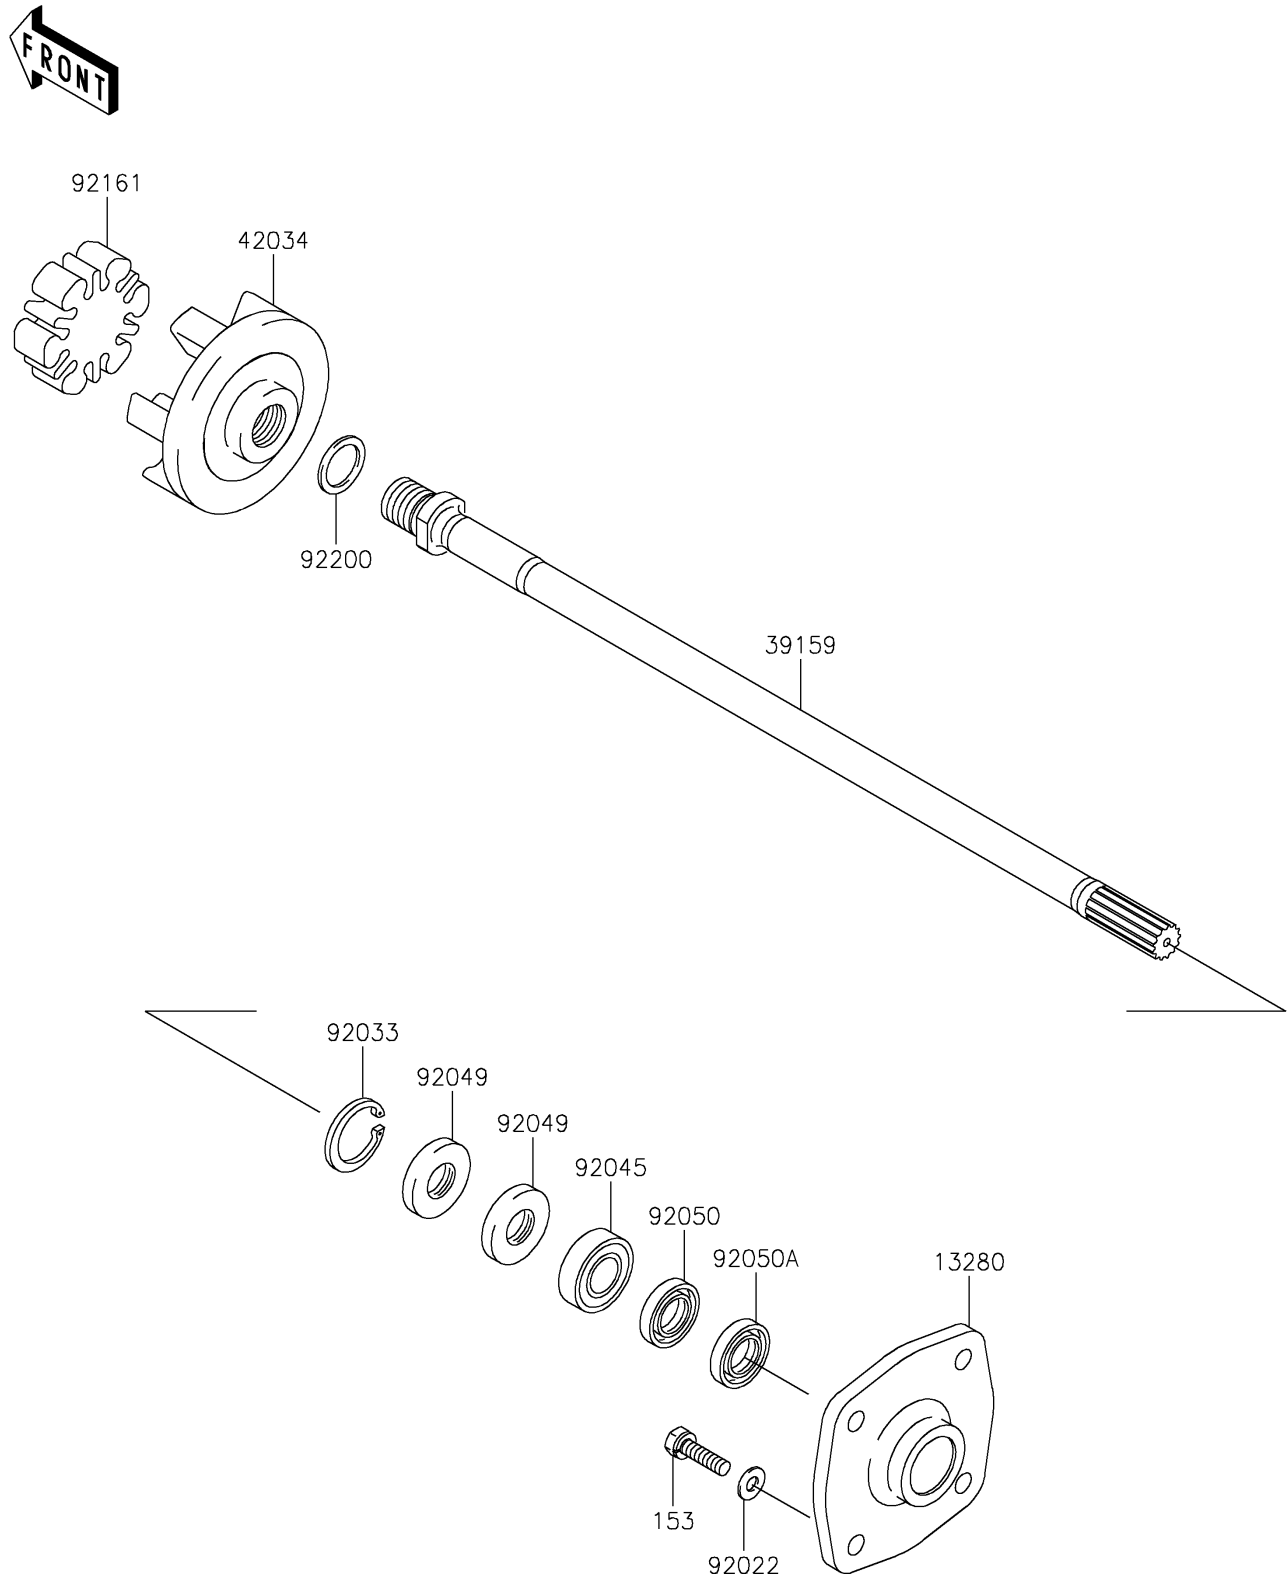

2020 JET SKI® ULTRA® LX PARTS DIAGRAM

Drive Shaft

E3134

2020 JET SKI® ULTRA® LX PARTS LIST

Drive Shaft

ITEM NAME	PART NUMBER	QUANTITY
HOLDER (Ref # 13280)	13280-3756	1
BOLT-WS-SMALL,8X30 (Ref # 153)	153R0830	4
SHAFT-DRIVE (Ref # 39159)	39159-3739	1
COUPLING (Ref # 42034)	42034-3711	1
WASHER,8.2X18X1.5 (Ref # 92022)	92022-1964	4
RING-SNAP,42MM (Ref # 92033)	92033-3713	1
BEARING-BALL,60042RD (Ref # 92045)	92045-3705	1
SEAL-OIL,S620426 (Ref # 92049)	92049-3707	2
SEAL-OIL,SCY20368 (Ref # 92050)	92050-502	1
SEAL-OIL,SC20367 (Ref # 92050A)	92050-503	1
DAMPER (Ref # 92161)	92161-3711	1
WASHER,24X32X2.0 (Ref # 92200)	92200-3739	1