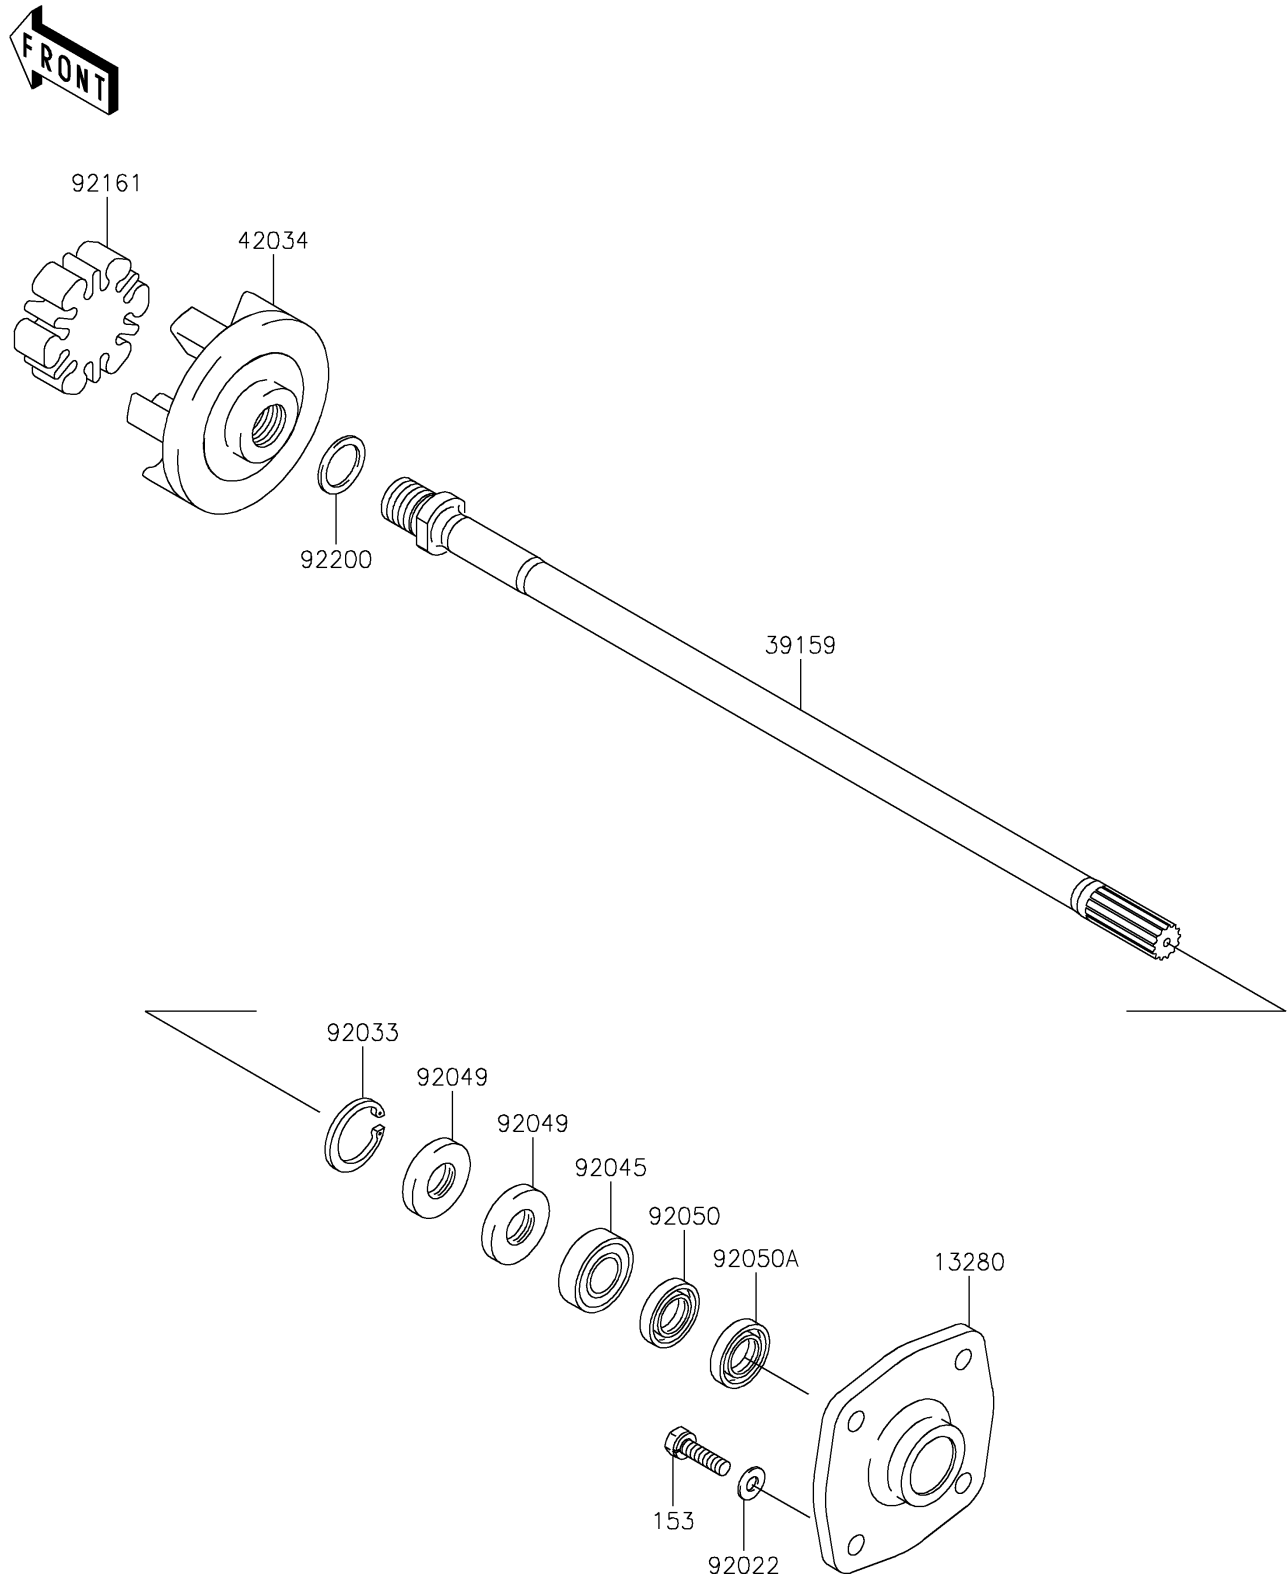

2020 JET SKI® ULTRA® LX PARTS DIAGRAM

Drive Shaft

E3134

2020 JET SKI® ULTRA® LX PARTS LIST

Drive Shaft

ITEM NAME	PART NUMBER	QUANTITY
HOLDER (Ref # 13280)	13280-3756	1
BOLT-WS-SMALL,8X30 (Ref # 153)	153R0830	1
SHAFT-DRIVE (Ref # 39159)	39159-3739	1
COUPLING (Ref # 42034)	42034-3711	1
WASHER,8.2X18X1.5 (Ref # 92022)	92022-1964	1
RING-SNAP,42MM (Ref # 92033)	92033-3713	1
BEARING-BALL,60042RD (Ref # 92045)	92045-3705	1
SEAL-OIL,S620426 (Ref # 92049)	92049-3707	1
SEAL-OIL,SCY20368 (Ref # 92050)	92050-502	1
SEAL-OIL,SC20367 (Ref # 92050A)	92050-503	1
DAMPER (Ref # 92161)	92161-3711	1
WASHER,24X32X2.0 (Ref # 92200)	92200-3739	1