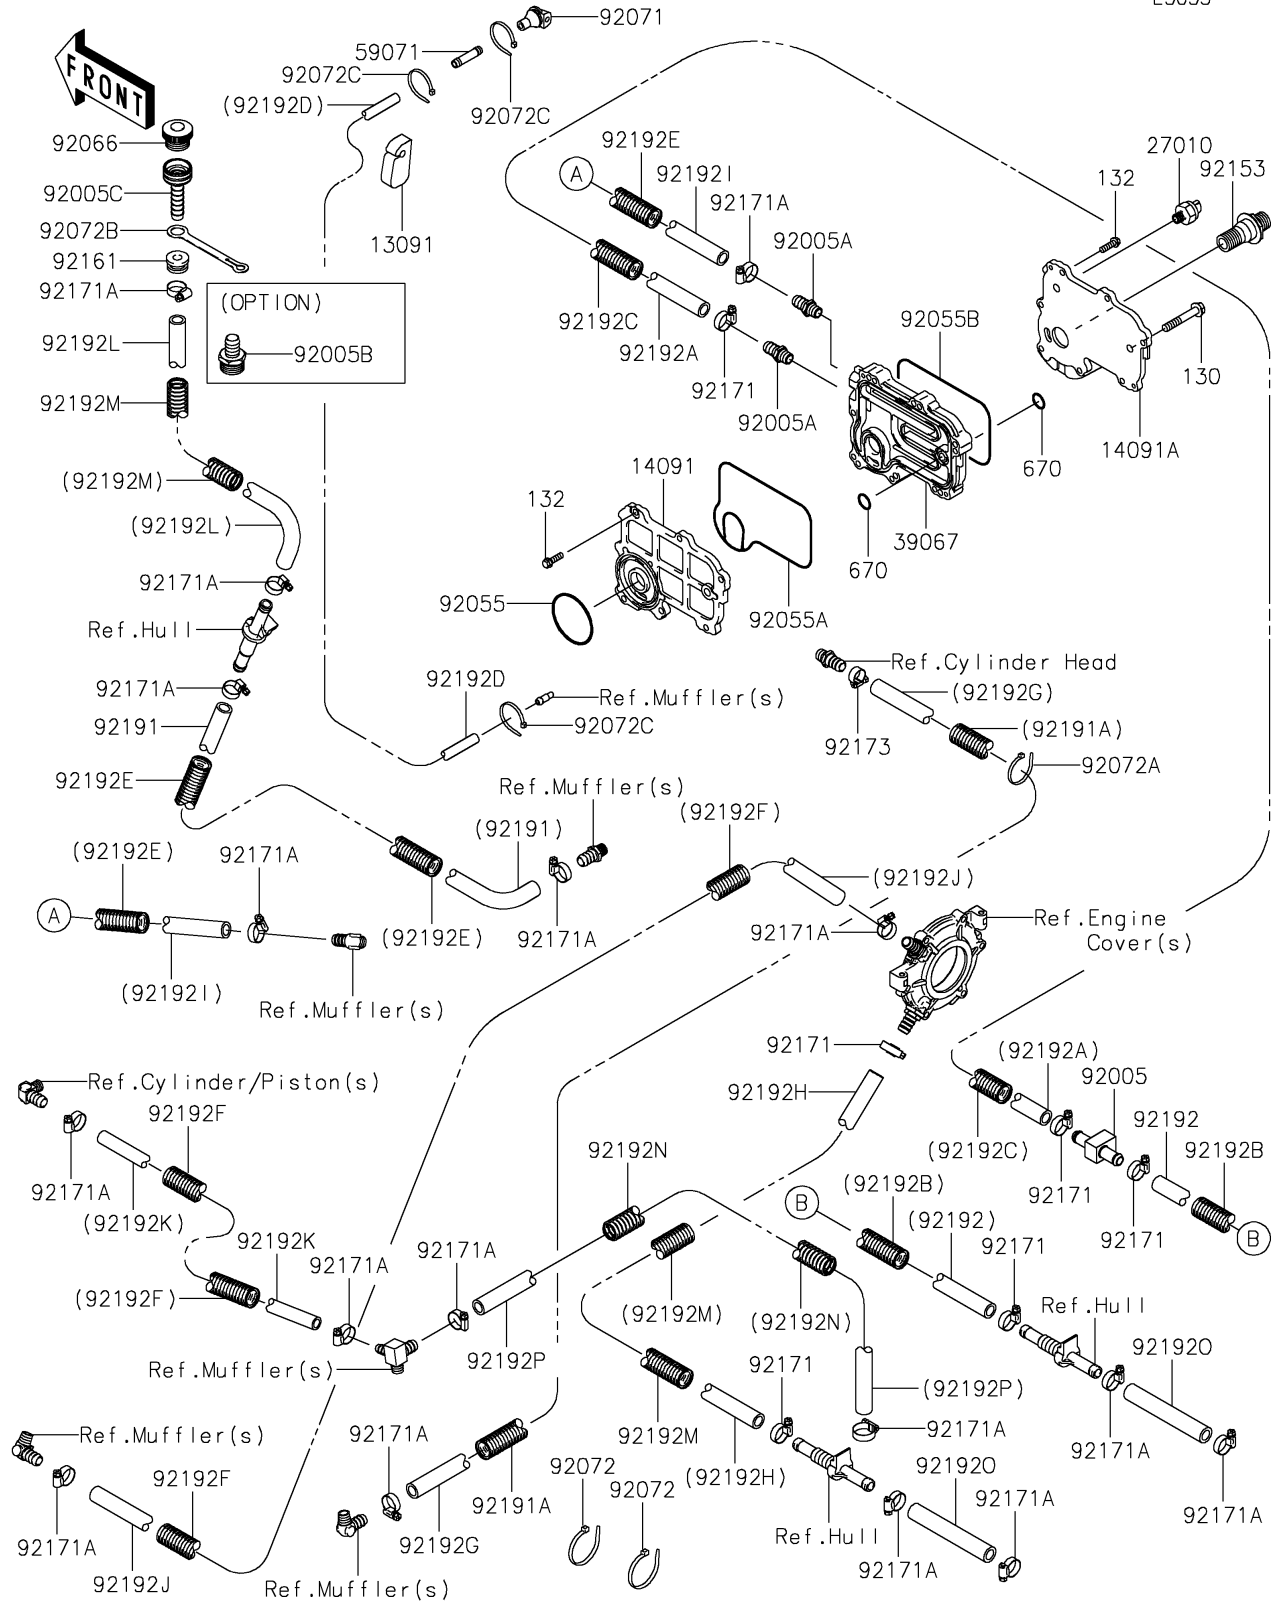

2020 JET SKI® ULTRA® LX PARTS DIAGRAM

Cooling

E3035

2020 JET SKI® ULTRA® LX PARTS LIST

Cooling

ITEM NAME	PART NUMBER	QUANTITY
HOLDER (Ref # 13091)	13091-3712	1
COVER,INSIDE (Ref # 14091)	14091-3755	1
COVER,OUTSIDE (Ref # 14091A)	14091-3756	1
SWITCH,OIL PRESSURE (Ref # 27010)	27010-3786	1
COOLER-OIL (Ref # 39067)	39067-3704	1
JOINT (Ref # 59071)	59071-3764	1
FITTING,WATER TEMP SENSOR (Ref # 92005)	92005-0733	1
FITTING (Ref # 92005A)	92005-3714	1
FITTING,FLUSH (Ref # 92005B)	92005-3748	1
FITTING,FLUSH (Ref # 92005C)	92005-3757	1
RING-O,58X3 (Ref # 92055)	92055-3767	1
RING-O (Ref # 92055A)	92055-3770	1
RING-O (Ref # 92055B)	92055-3772	1
PLUG (Ref # 92066)	92066-3787	1
GROMMET (Ref # 92071)	92071-3815	1
BAND,L=188.85 (Ref # 92072)	92072-0105	1
BAND,L=152 (Ref # 92072A)	92072-3874	1
BAND (Ref # 92072B)	92072-3877	1
BAND,L=100.08 (Ref # 92072C)	92072-3882	1
BOLT,OIL COOLER (Ref # 92153)	92153-3713	1
DAMPER (Ref # 92161)	92161-1331	1
CLAMP (Ref # 92171)	92171-3701	1
CLAMP (Ref # 92171A)	92171-3714	1
CLAMP (Ref # 92173)	92173-1482	1
TUBE,CHAMBER-TAIL PIPE (Ref # 92191)	92191-3850	1
TUBE,CORRUGATED,19.5X23.8X500 (Ref # 92191A)	92191-3884	1
TUBE,12X18X250 (Ref # 92192)	92192-1046	1
TUBE,12X18X1250 (Ref # 92192A)	92192-1047	1
TUBE,CORRUGATED,19.5X23.8X200 (Ref # 92192B)	92192-1048	1