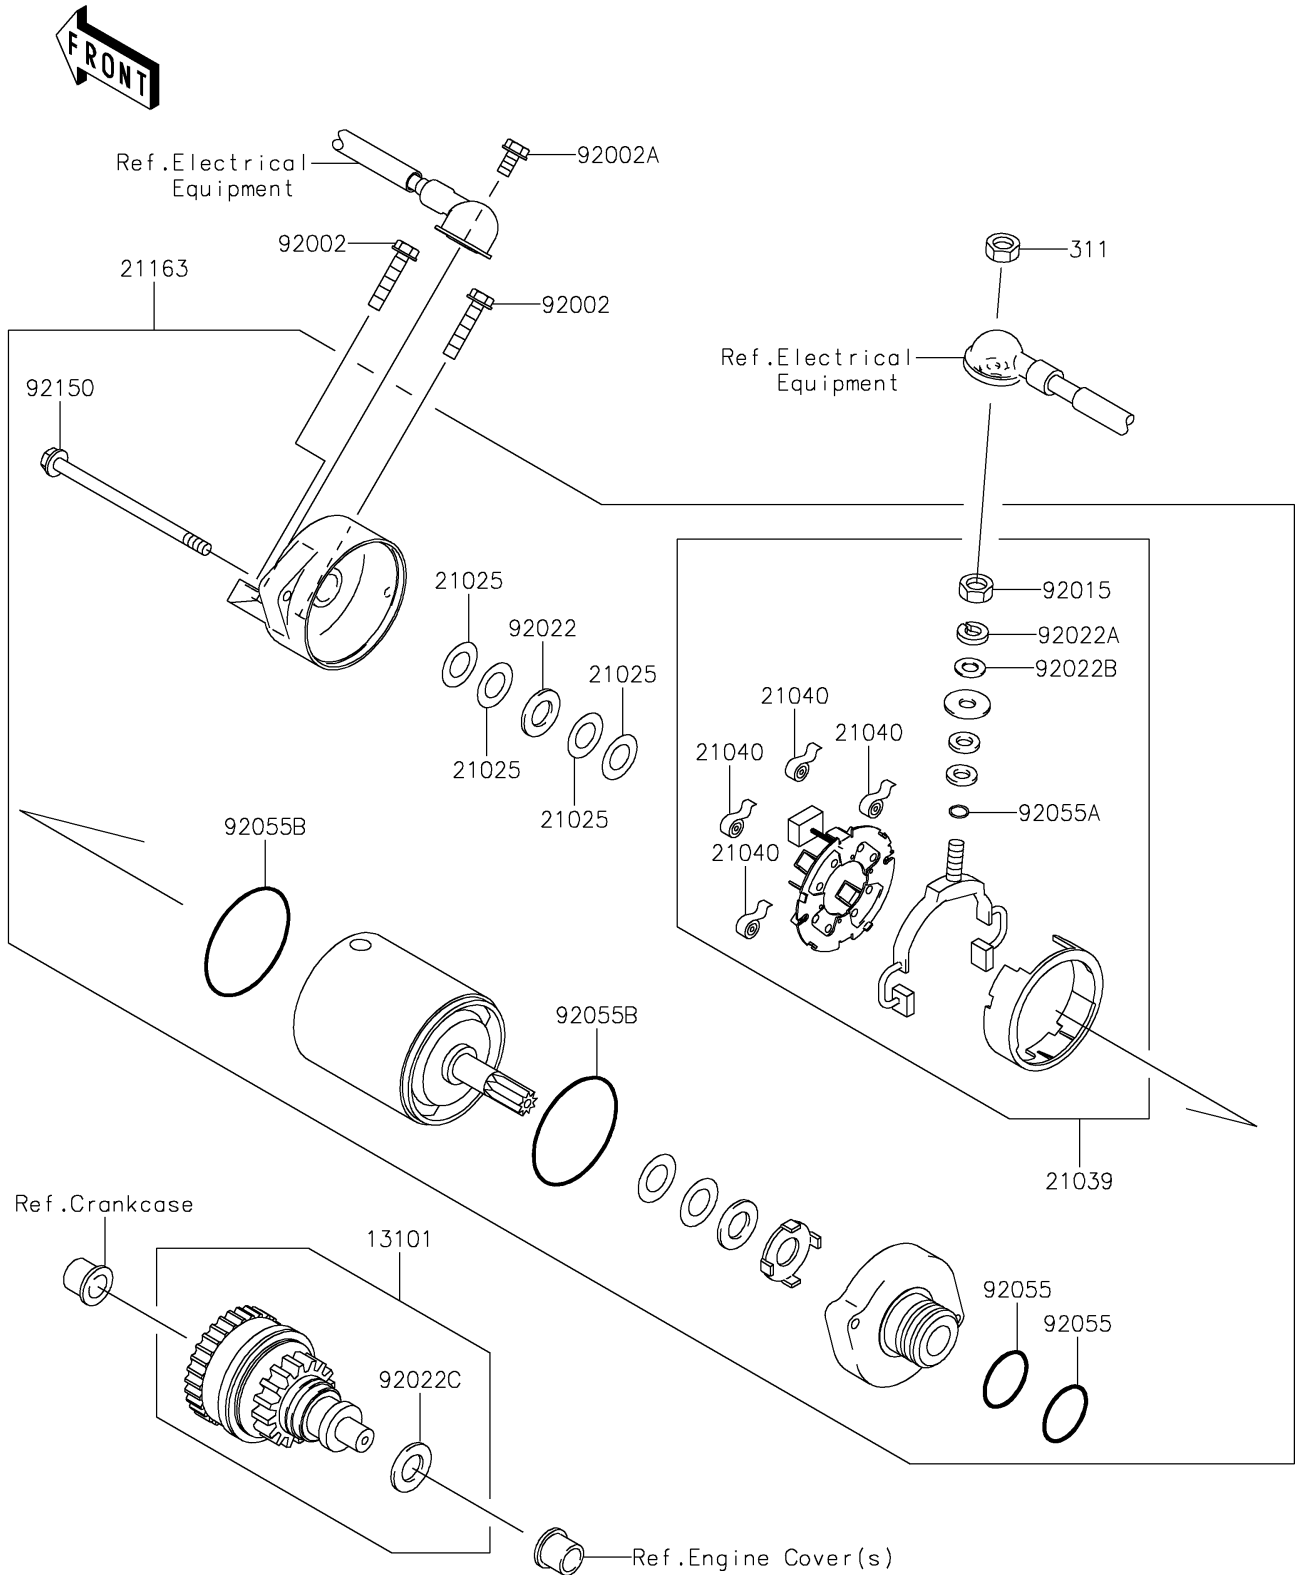

2020 JET SKI® ULTRA® LX PARTS DIAGRAM

Starter Motor

E1840

2020 JET SKI® ULTRA® LX PARTS LIST

Starter Motor

ITEM NAME	PART NUMBER	QUANTITY
GEAR-ASSY (Ref # 13101)	13101-3710	1
WASHER,9.1X18X0.2 (Ref # 21025)	21025-011	1
BRUSH,CARBON (Ref # 21039)	21039-3703	1
SPRING-BRUSH (Ref # 21040)	21040-1055	1
STARTER-ELECTRIC (Ref # 21163)	21163-3721	1
NUT-HEX,6MM (Ref # 311)	311R0600	1
BOLT,6X25 (Ref # 92002)	92002-3714	1
BOLT,6X12 (Ref # 92002A)	92002-3763	1
NUT,6MM (Ref # 92015)	92015-3710	1
WASHER,9.1X18X0.8 (Ref # 92022)	92022-1132	1
WASHER,6MM (Ref # 92022A)	92022-3711	1
WASHER,6MM (Ref # 92022B)	92022-3713	1
WASHER,12X24X1.0 (Ref # 92022C)	92022-3731	1
RING-O (Ref # 92055)	92055-1276	1
RING-O,4.5X2.0 (Ref # 92055A)	92055-1370	1
RING-O,STARTER MOTOR (Ref # 92055B)	92055-1381	1
BOLT (Ref # 92150)	92150-3772	1