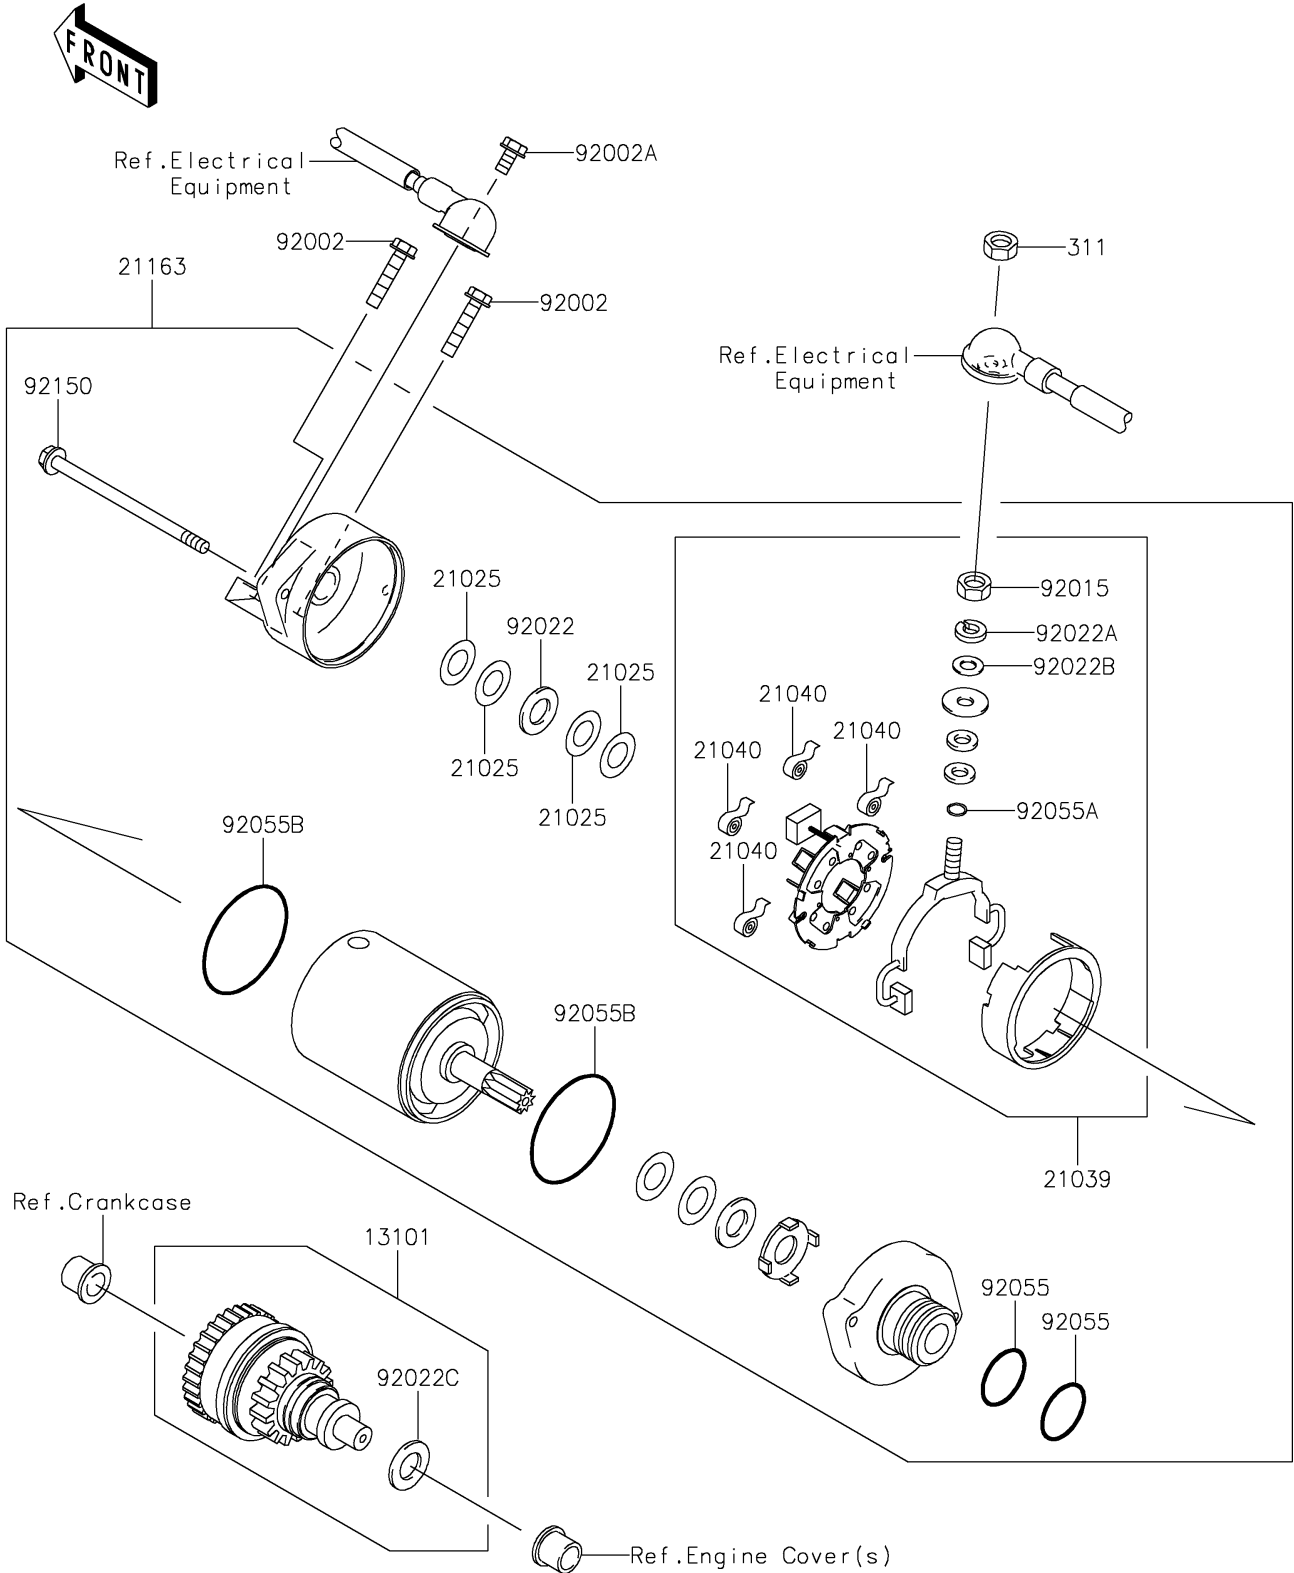

2020 JET SKI® ULTRA® LX PARTS DIAGRAM

Starter Motor

E1840

2020 JET SKI® ULTRA® LX PARTS LIST

Starter Motor

ITEM NAME	PART NUMBER	QUANTITY
GEAR-ASSY (Ref # 13101)	13101-3710	1
WASHER,9.1X18X0.2 (Ref # 21025)	21025-011	AR
BRUSH,CARBON (Ref # 21039)	21039-3703	1
SPRING-BRUSH (Ref # 21040)	21040-1055	4
STARTER-ELECTRIC (Ref # 21163)	21163-3721	1
NUT-HEX,6MM (Ref # 311)	311R0600	1
BOLT,6X25 (Ref # 92002)	92002-3714	2
BOLT,6X12 (Ref # 92002A)	92002-3763	1
NUT,6MM (Ref # 92015)	92015-3710	1
WASHER,9.1X18X0.8 (Ref # 92022)	92022-1132	1
WASHER,6MM (Ref # 92022A)	92022-3711	1
WASHER,6MM (Ref # 92022B)	92022-3713	1
WASHER,12X24X1.0 (Ref # 92022C)	92022-3731	1
RING-O (Ref # 92055)	92055-1276	2
RING-O,4.5X2.0 (Ref # 92055A)	92055-1370	1
RING-O,STARTER MOTOR (Ref # 92055B)	92055-1381	2
BOLT (Ref # 92150)	92150-3772	2