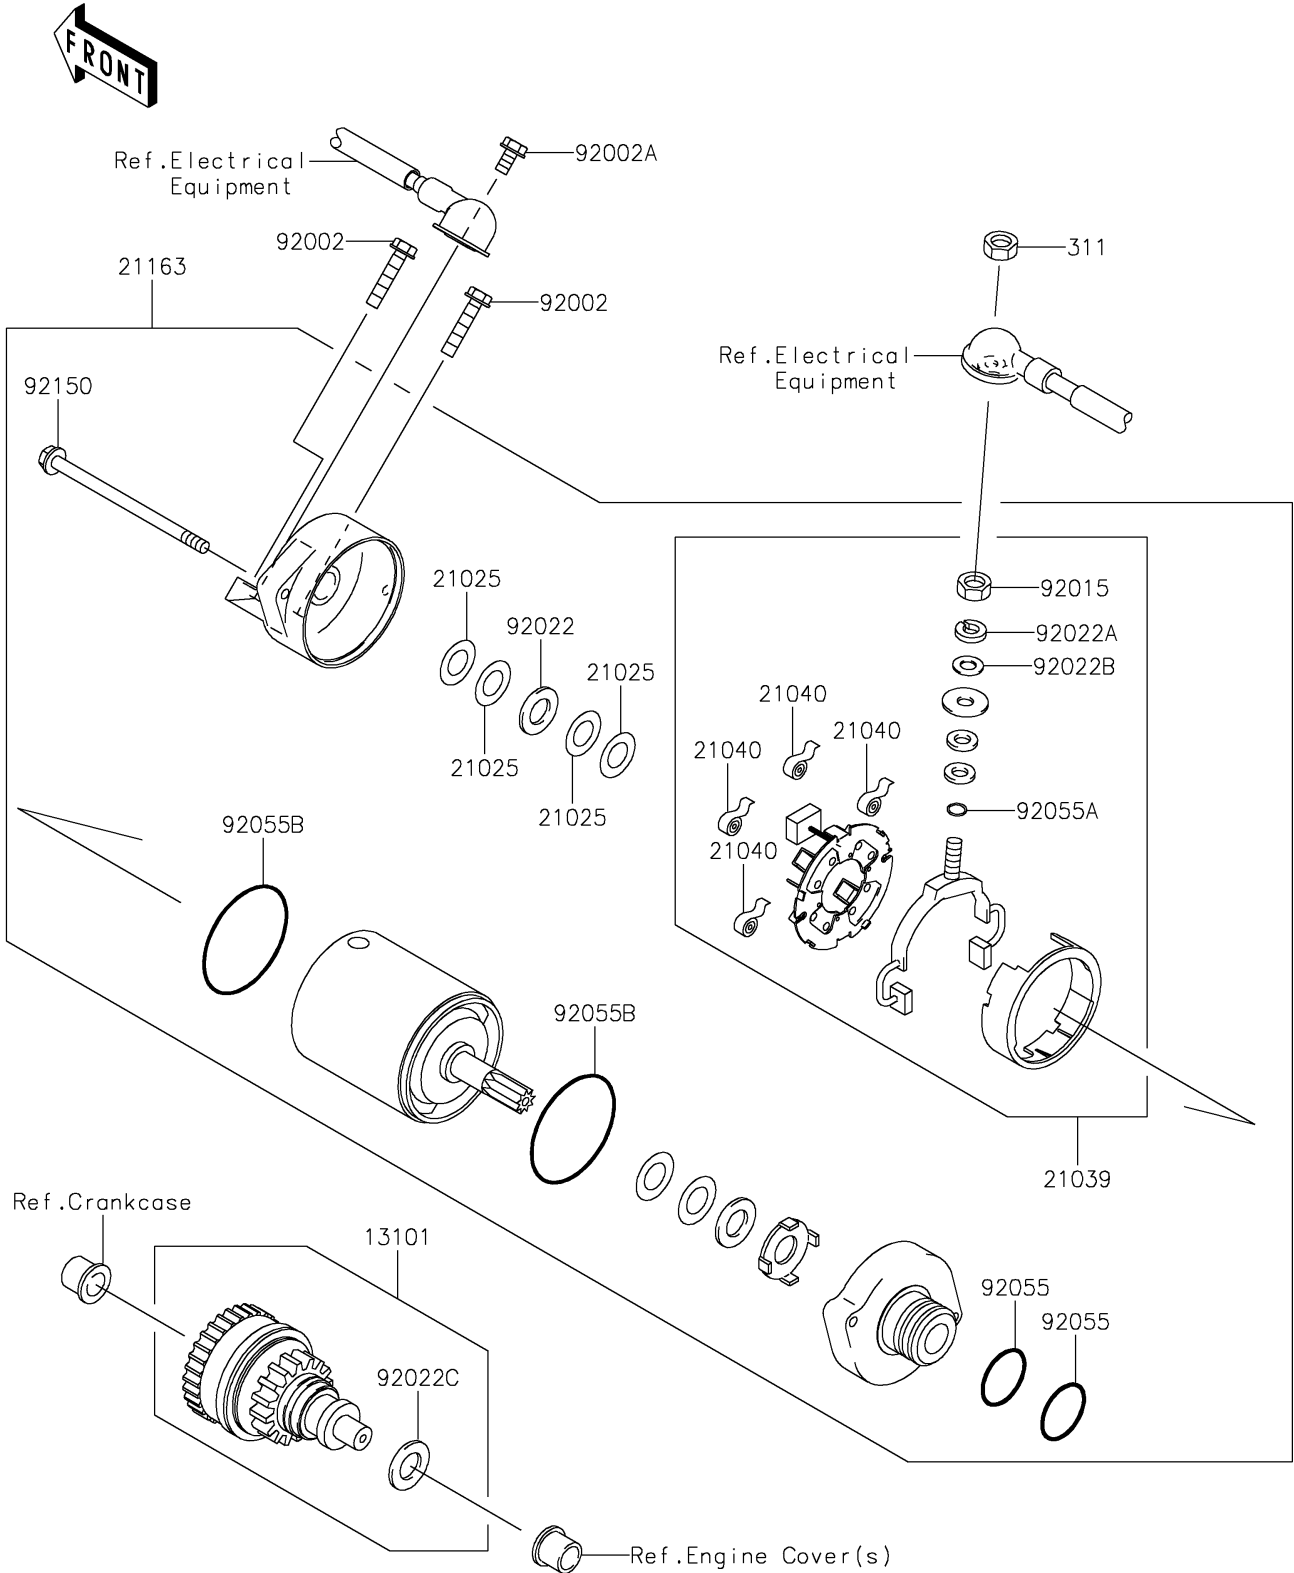

2018 JET SKI® ULTRA® LX PARTS DIAGRAM

Starter Motor

E1840

2018 JET SKI® ULTRA® LX PARTS LIST

Starter Motor

ITEM NAME	PART NUMBER	QUANTITY
GEAR-ASSY (Ref # 13101)	13101-3710	1
WASHER,9.1X18X0.2 (Ref # 21025)	21025-011	AR
BRUSH,CARBON (Ref # 21039)	21039-3703	1
SPRING-BRUSH (Ref # 21040)	21040-1055	4
STARTER-ELECTRIC (Ref # 21163)	21163-3721	1
NUT-HEX,6MM (Ref # 311)	311R0600	1
BOLT,6X25 (Ref # 92002)	92002-3714	2
BOLT,6X12 (Ref # 92002A)	92002-3763	1
NUT,6MM (Ref # 92015)	92015-3710	1
WASHER,9.1X18X0.8 (Ref # 92022)	92022-1132	1
WASHER,6MM (Ref # 92022A)	92022-3711	1
WASHER,6MM (Ref # 92022B)	92022-3713	1
WASHER,12X24X1.0 (Ref # 92022C)	92022-3731	1
RING-O (Ref # 92055)	92055-1276	2
RING-O,4.5X2.0 (Ref # 92055A)	92055-1370	1
RING-O,STARTER MOTOR (Ref # 92055B)	92055-1381	2
BOLT (Ref # 92150)	92150-3772	2