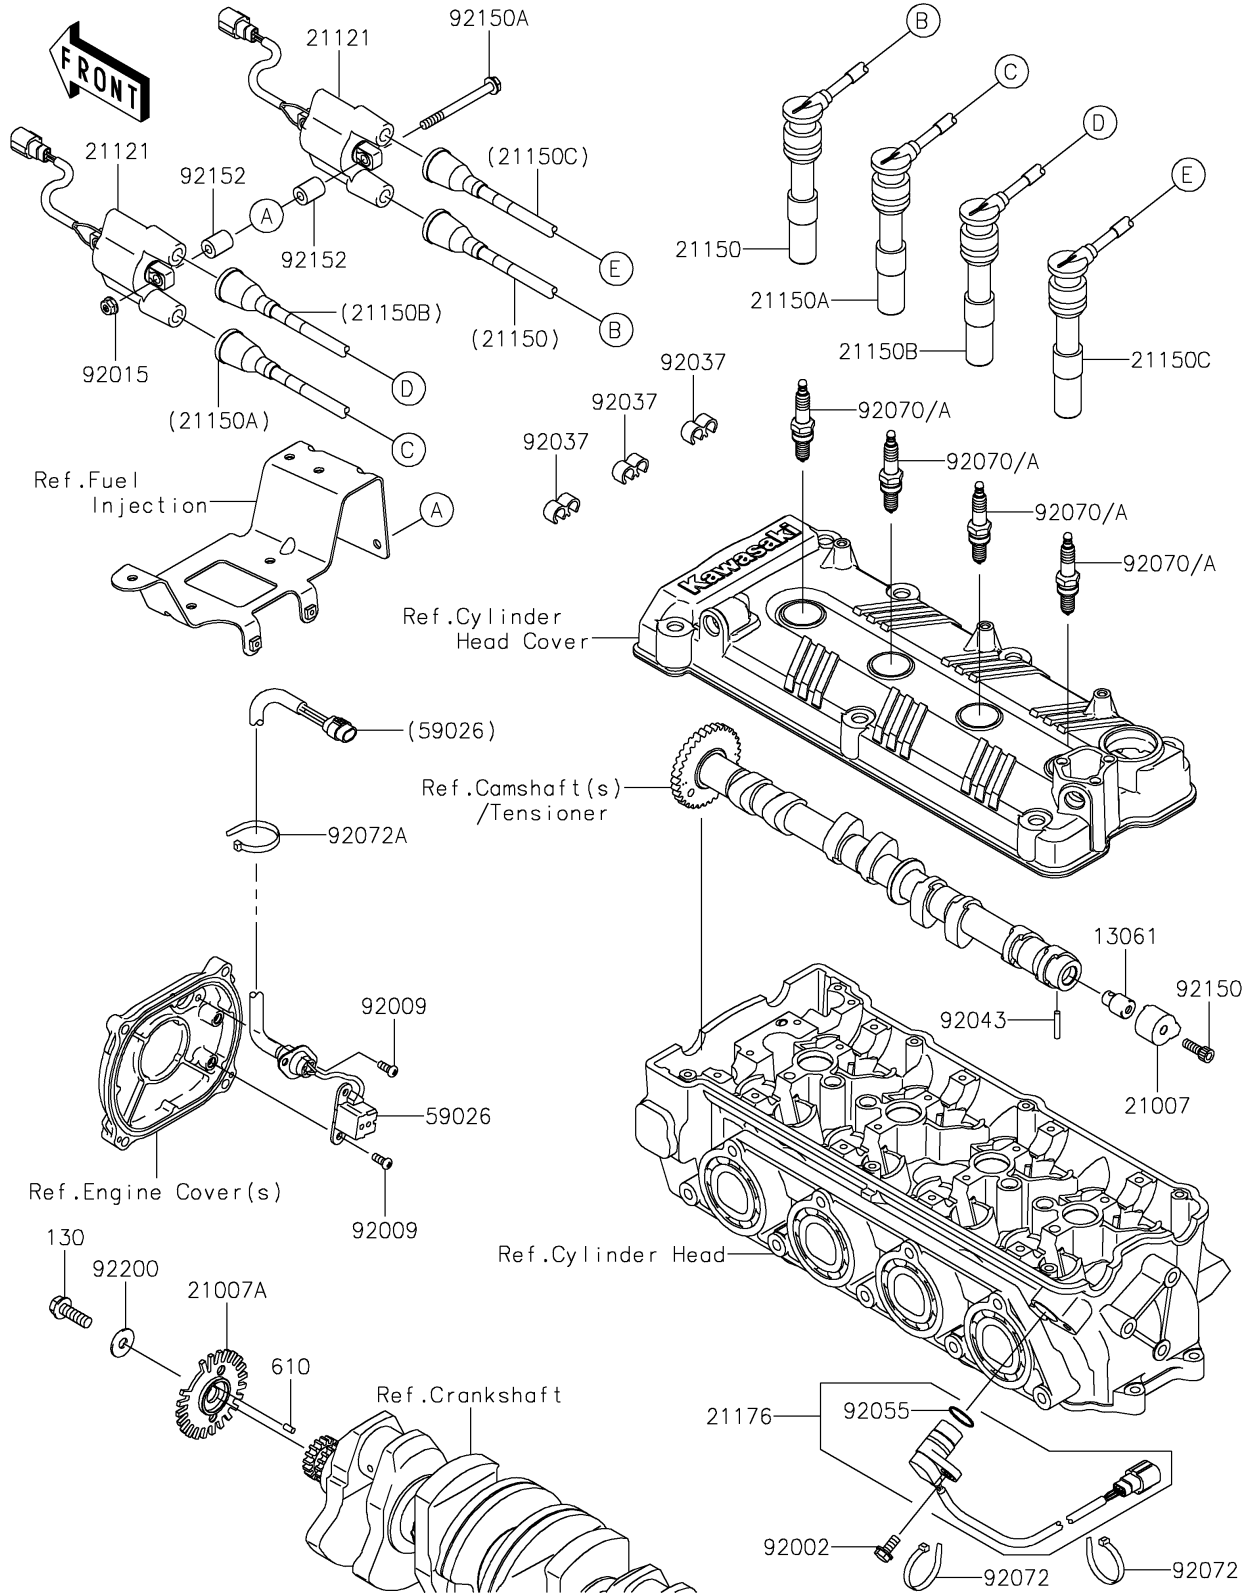

2020 JET SKI® ULTRA® LX PARTS DIAGRAM

Ignition System

E1830

2020 JET SKI® ULTRA® LX PARTS LIST

Ignition System

ITEM NAME	PART NUMBER	QUANTITY
BOLT-FLANGED,8X25 (Ref # 130)	130CD0825	1
BOSS,CAM SENSOR (Ref # 13061)	13061-1687	1
ROTOR,EX CAM (Ref # 21007)	21007-3742	1
ROTOR,PULSING (Ref # 21007A)	21007-3744	1
COIL-IGNITION (Ref # 21121)	21121-0720	1
CORD-ASSY,#1,L=340 (Ref # 21150)	21150-0006	1
CORD-ASSY,#2,L=450 (Ref # 21150A)	21150-0007	1
CORD-ASSY,#3,L=540 (Ref # 21150B)	21150-0008	1
CORD-ASSY,#4,L=600 (Ref # 21150C)	21150-0009	1
SENSOR,CAM ANGLE (Ref # 21176)	21176-1077	1
COIL-PULSING (Ref # 59026)	59026-3702	1
ROLLER,4X8 (Ref # 610)	610A0408	1
BOLT,6X16 (Ref # 92002)	92002-3728	1
SCREW,5X12 (Ref # 92009)	92009-1296	1
NUT,6MM (Ref # 92015)	92015-3767	1
CLAMP,CORD (Ref # 92037)	92037-1603	1
PIN (Ref # 92043)	92043-1575	1
RING-O (Ref # 92055)	92055-1639	1
PLUG-SPARK,CR9EKB(NGK) (Ref # 92070)	92070-0050	1
PLUG-SPARK,CR8EKB(NGK) (Ref # 92070A)	92070-0708	1
BAND,L=188.85 (Ref # 92072)	92072-0105	1
BAND,L=152 (Ref # 92072A)	92072-3874	1
BOLT,6X18 (Ref # 92150)	92150-1645	1
BOLT,6X70 (Ref # 92150A)	92150-3753	1
COLLAR (Ref # 92152)	92152-3738	1
WASHER,8.0X22.0X1.5 (Ref # 92200)	92200-0174	1