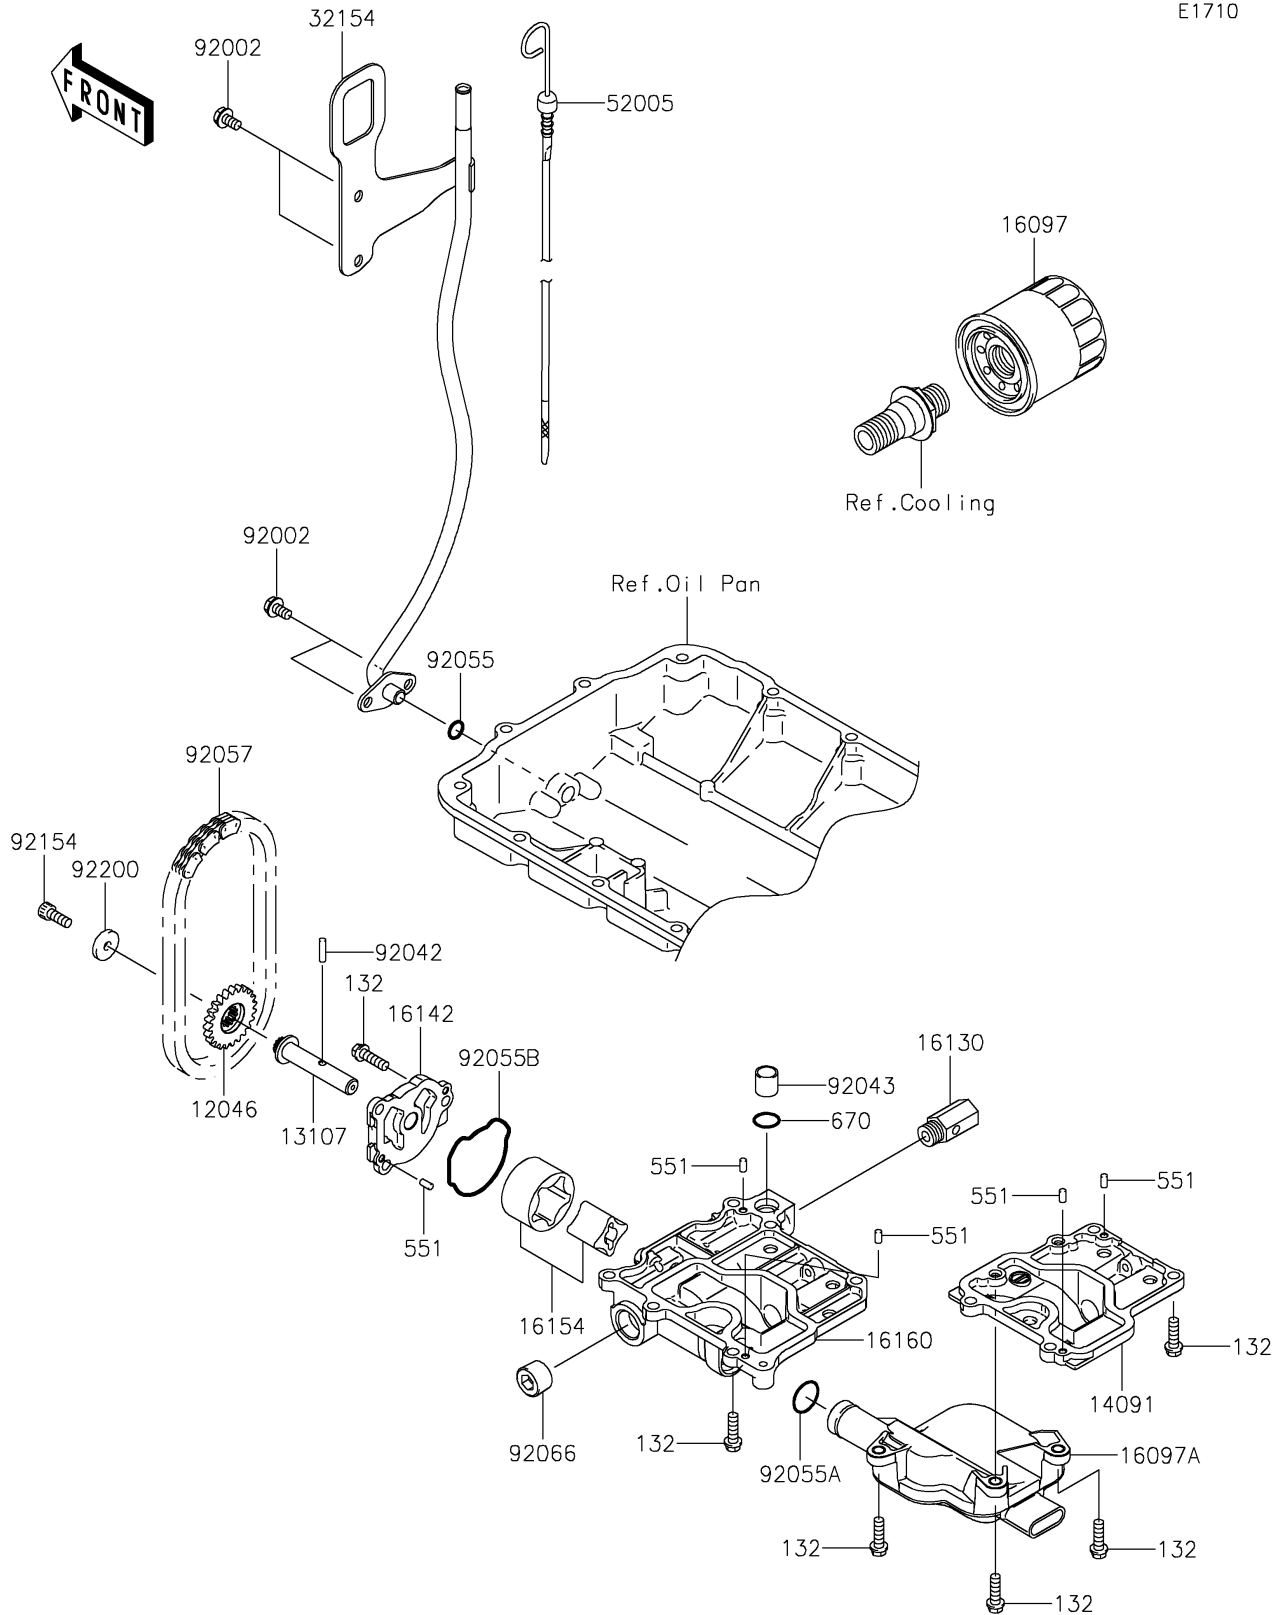

## 2020 JET SKI® ULTRA® LX PARTS DIAGRAM

Oil Pump

E1710

## 2020 JET SKI® ULTRA® LX PARTS LIST

### Oil Pump

ITEM NAME	PART NUMBER	QUANTITY
SPROCKET,23T (Ref # 12046)	12046-3708	1
SHAFT (Ref # 13107)	13107-0730	1
BOLT-FLANGED-SMALL,6X20 (Ref # 132)	132BD0620	1
COVER (Ref # 14091)	14091-3767	1
FILTER-ASSY-OIL (Ref # 16097)	16097-0007	1
FILTER-ASSY-OIL (Ref # 16097A)	16097-3702	1
VALVE-ASSY-RELIEF (Ref # 16130)	16130-3701	1
COVER-PUMP (Ref # 16142)	16142-3703	1
ROTOR-PUMP (Ref # 16154)	16154-1124	1
BODY,OIL PUMP (Ref # 16160)	16160-0705	1
PIPE,OIL LEVEL (Ref # 32154)	32154-3707	1
GAUGE,OIL LEVEL (Ref # 52005)	52005-3710	1
PIN-DOWEL (Ref # 551)	551R0408	1
O RING,14MM (Ref # 670)	670D2014	1
BOLT,6X12 (Ref # 92002)	92002-3763	1
PIN,DOWEL,4X15.8 (Ref # 92042)	92042-014	1
PIN,11.5X14X14 (Ref # 92043)	92043-1279	1
RING-O,9.8X2.4 (Ref # 92055)	92055-1150	1
RING-O,19.8X1.9 (Ref # 92055A)	92055-1332	1
RING-O (Ref # 92055B)	92055-3764	1
CHAIN,OIL PUMP,98XRH2010-52L (Ref # 92057)	92057-3713	1
PLUG,PT1/2X12.5 (Ref # 92066)	92066-0002	1
BOLT,SOCKET,6X16 (Ref # 92154)	92154-3709	1
WASHER,6X20X3.2 (Ref # 92200)	92200-0120	1