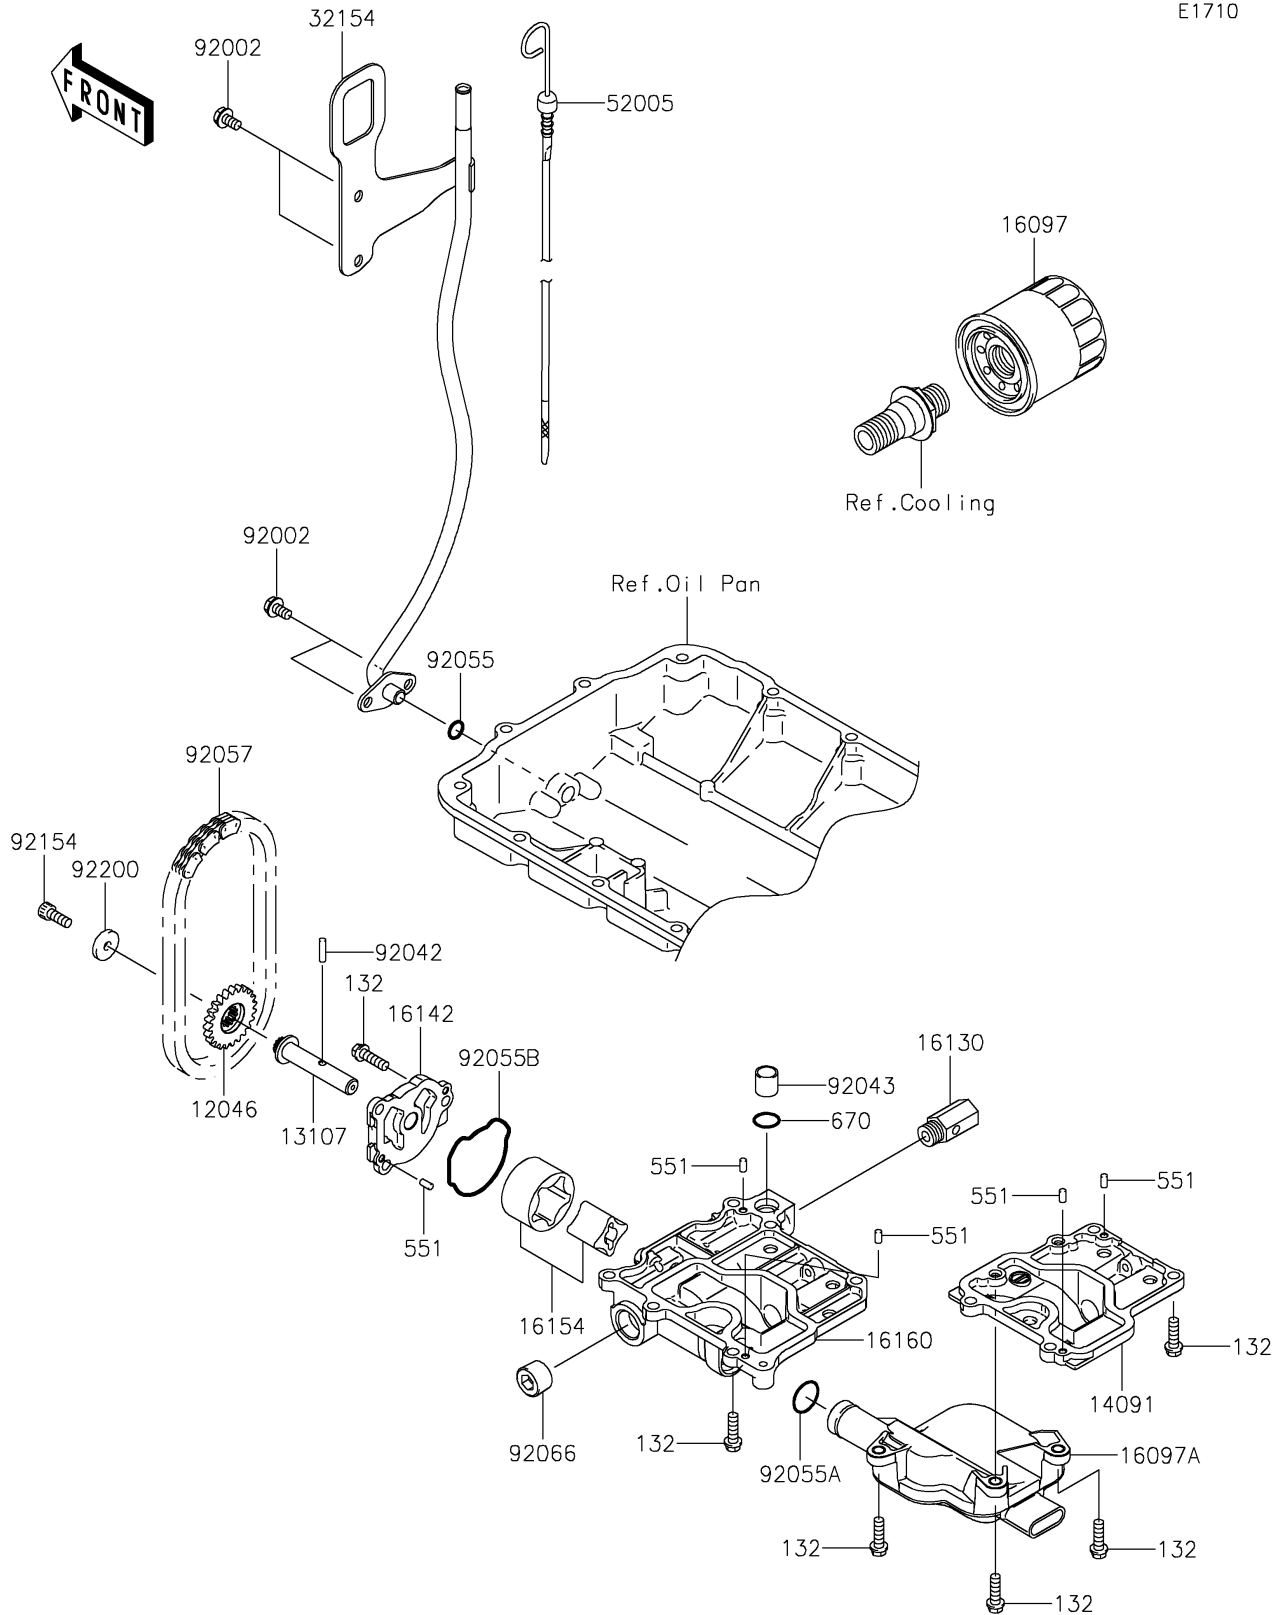

2020 JET SKI® ULTRA® LX PARTS DIAGRAM

Oil Pump

E1710

2020 JET SKI® ULTRA® LX PARTS LIST

Oil Pump

ITEM NAME	PART NUMBER	QUANTITY
SPROCKET,23T (Ref # 12046)	12046-3708	1
SHAFT (Ref # 13107)	13107-0730	1
BOLT-FLANGED-SMALL,6X20 (Ref # 132)	132BD0620	16
COVER (Ref # 14091)	14091-3767	1
FILTER-ASSY-OIL (Ref # 16097)	16097-0007	1
FILTER-ASSY-OIL (Ref # 16097A)	16097-3702	1
VALVE-ASSY-RELIEF (Ref # 16130)	16130-3701	1
COVER-PUMP (Ref # 16142)	16142-3703	1
ROTOR-PUMP (Ref # 16154)	16154-1124	1
BODY,OIL PUMP (Ref # 16160)	16160-0705	1
PIPE,OIL LEVEL (Ref # 32154)	32154-3707	1
GAUGE,OIL LEVEL (Ref # 52005)	52005-3710	1
PIN-DOWEL (Ref # 551)	551R0408	5
O RING,14MM (Ref # 670)	670D2014	1
BOLT,6X12 (Ref # 92002)	92002-3763	4
PIN,DOWEL,4X15.8 (Ref # 92042)	92042-014	1
PIN,11.5X14X14 (Ref # 92043)	92043-1279	1
RING-O,9.8X2.4 (Ref # 92055)	92055-1150	1
RING-O,19.8X1.9 (Ref # 92055A)	92055-1332	1
RING-O (Ref # 92055B)	92055-3764	1
CHAIN,OIL PUMP,98XRH2010-52L (Ref # 92057)	92057-3713	1
PLUG,PT1/2X12.5 (Ref # 92066)	92066-0002	1
BOLT,SOCKET,6X16 (Ref # 92154)	92154-3709	1
WASHER,6X20X3.2 (Ref # 92200)	92200-0120	1