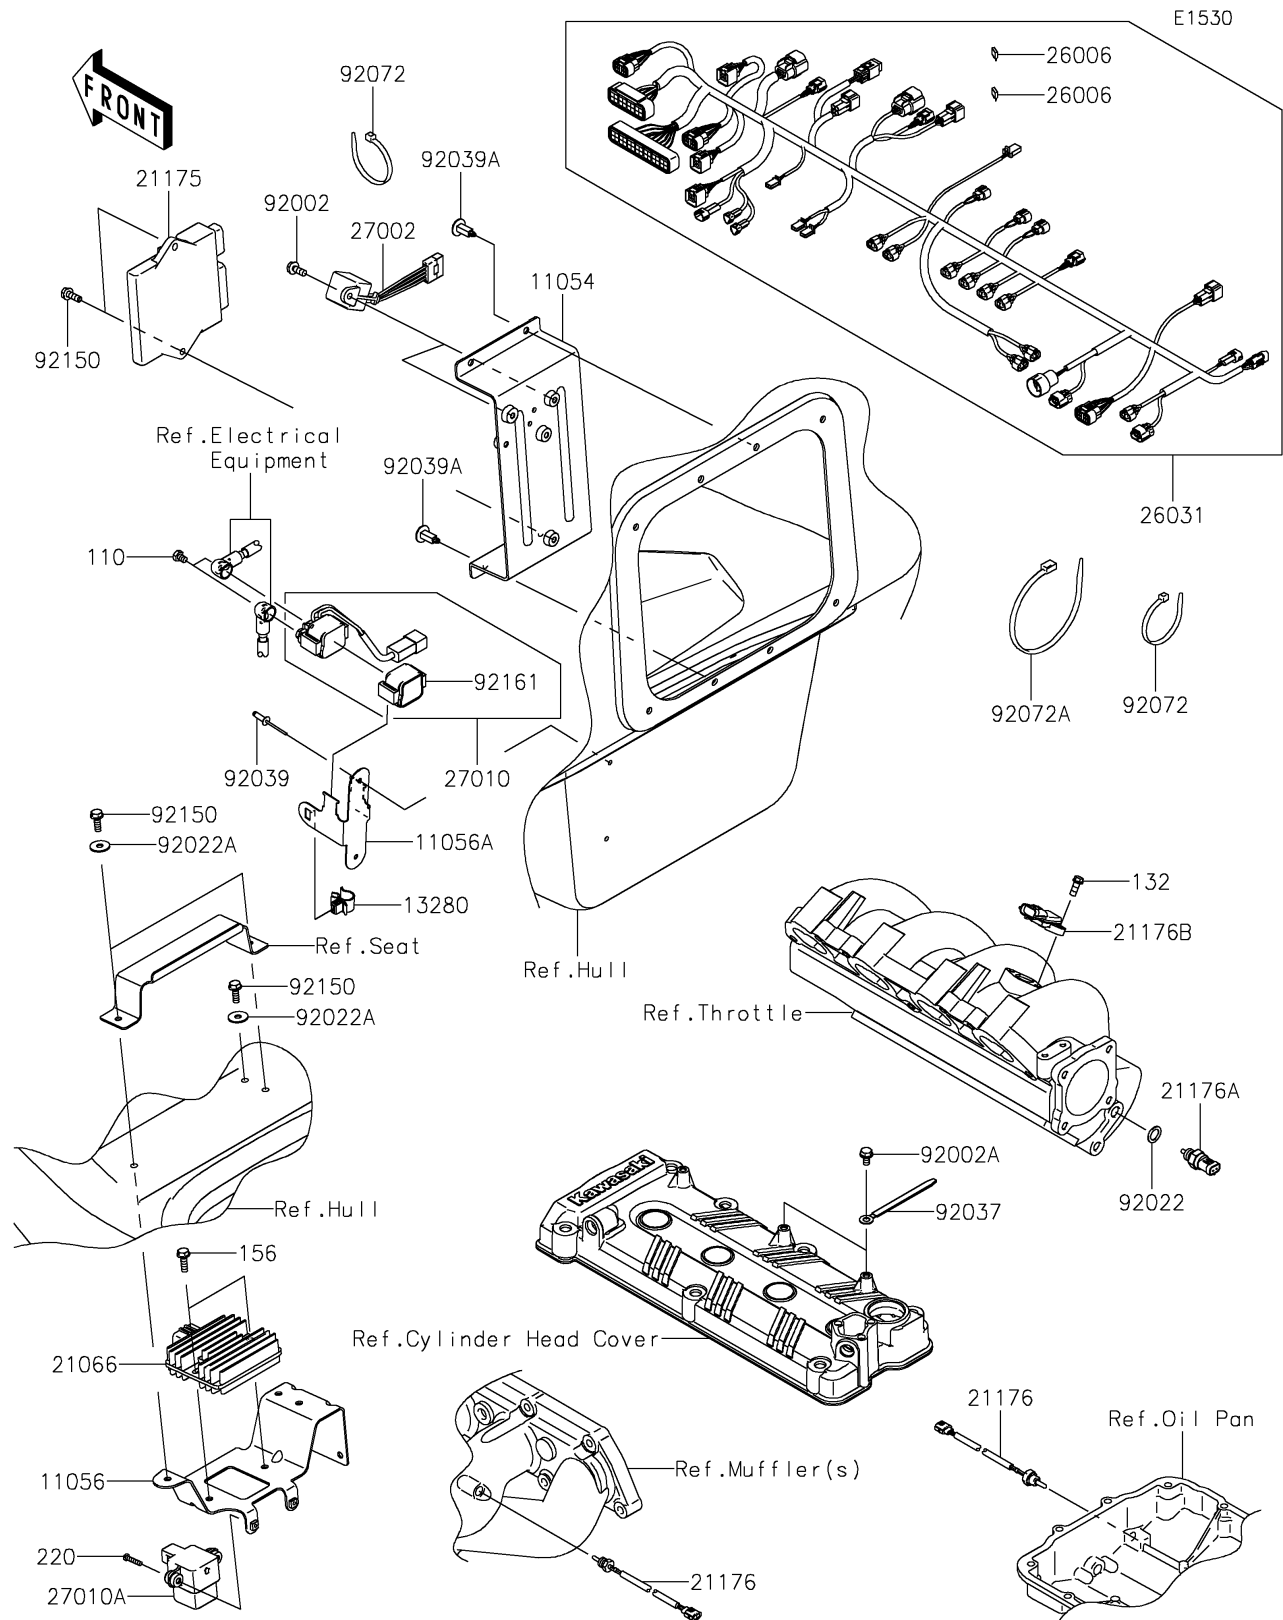

2020 JET SKI® ULTRA® LX PARTS DIAGRAM

Fuel Injection

2020 JET SKI® ULTRA® LX PARTS LIST

Fuel Injection

| ITEM NAME | PART NUMBER | QUANTITY |
|--|-------------|----------|
| BOLT,6X8 (Ref # 110) | 110R0608 | 1 |
| BRACKET,ECU&RELAY (Ref # 11054) | 11054-3743 | 1 |
| BRACKET,REGULATOR&VDS (Ref # 11056) | 11056-3702 | 1 |
| BRACKET,SWITCH (Ref # 11056A) | 11056-3855 | 1 |
| BOLT-FLANGED-SMALL,6X16 (Ref # 132) | 132BD0616 | 1 |
| HOLDER (Ref # 13280) | 13280-0789 | 1 |
| BOLT-WP,6X20 (Ref # 156) | 156R0620 | 1 |
| REGULATOR-VOLTAGE (Ref # 21066) | 21066-3718 | 1 |
| CONTROL UNIT-ELECTRONIC (Ref # 21175) | 21175-0871 | 1 |
| SENSOR,TEMP (Ref # 21176) | 21176-0741 | 1 |
| SENSOR,AIR TEMPERATURE (Ref # 21176A) | 21176-1086 | 1 |
| SENSOR,PRESSURE (Ref # 21176B) | 21176-3765 | 1 |
| SCREW-PAN-CROS,4X20 (Ref # 220) | 220R0420 | 1 |
| FUSE,MINI BLADE,20A,YELLOW (Ref # 26006) | 26006-3704 | 1 |
| HARNESS,MAIN (Ref # 26031) | 26031-1571 | 1 |
| RELAY-ASSY (Ref # 27002) | 27002-3703 | 1 |
| SWITCH (Ref # 27010) | 27010-0710 | 1 |
| SWITCH,VDS (Ref # 27010A) | 27010-3785 | 1 |
| BOLT,6X16 (Ref # 92002) | 92002-3728 | 1 |
| BOLT,6X12 (Ref # 92002A) | 92002-3763 | 1 |
| WASHER,12X18X1.0 (Ref # 92022) | 92022-1211 | 1 |
| WASHER,6.5X20X1.5 (Ref # 92022A) | 92022-3710 | 1 |
| CLAMP,L=100 (Ref # 92037) | 92037-3736 | 1 |
| RIVET (Ref # 92039) | 92039-3714 | 1 |
| RIVET (Ref # 92039A) | 92039-3788 | 1 |
| BAND,L=188.85 (Ref # 92072) | 92072-0105 | 1 |
| BAND,L=372.24 (Ref # 92072A) | 92072-3883 | 1 |
| BOLT,6X18 (Ref # 92150) | 92150-3729 | 1 |
| DAMPER,SWITCH (Ref # 92161) | 92161-1625 | 1 |