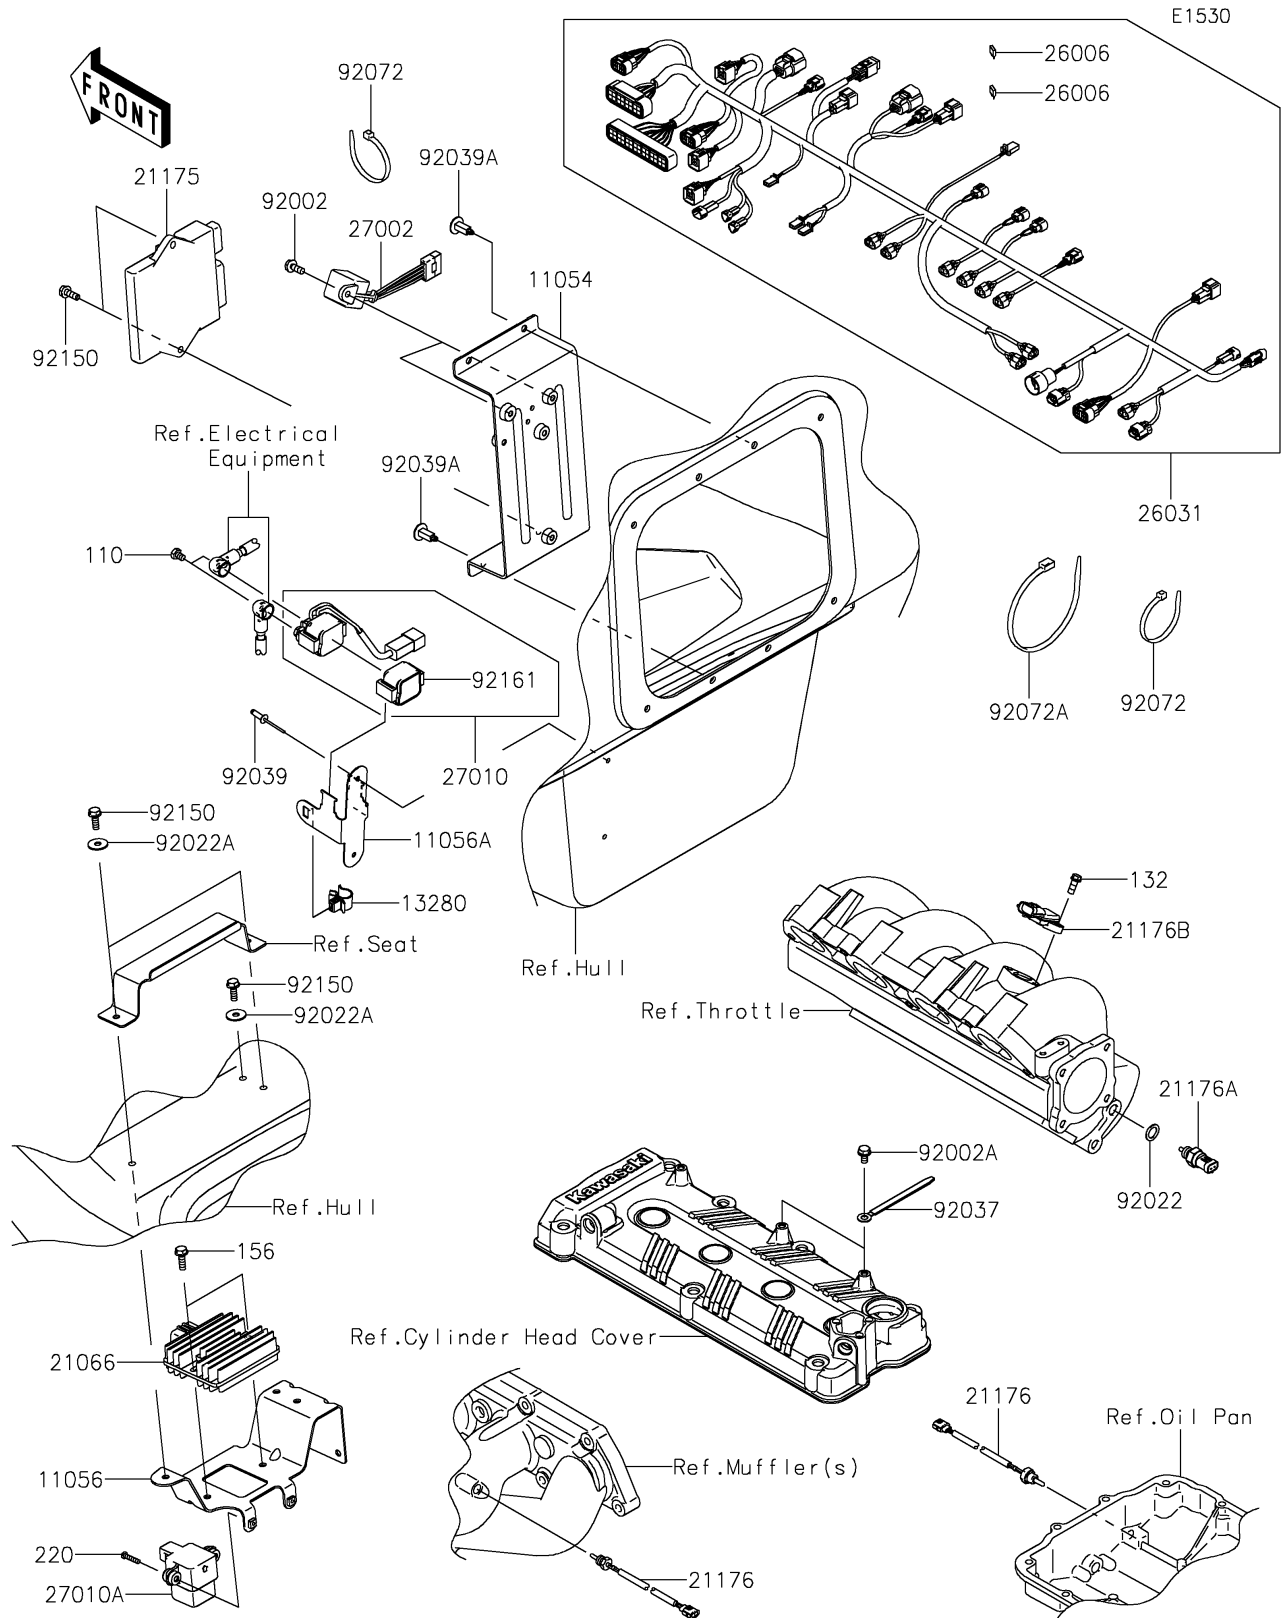

2020 JET SKI® ULTRA® LX PARTS DIAGRAM

Fuel Injection

2020 JET SKI® ULTRA® LX PARTS LIST

Fuel Injection

ITEM NAME	PART NUMBER	QUANTITY
BOLT,6X8 (Ref # 110)	110R0608	2
BRACKET,ECU&RELAY (Ref # 11054)	11054-3743	1
BRACKET,REGULATOR&VDS (Ref # 11056)	11056-3702	1
BRACKET,SWITCH (Ref # 11056A)	11056-3855	1
BOLT-FLANGED-SMALL,6X16 (Ref # 132)	132BD0616	2
HOLDER (Ref # 13280)	13280-0789	1
BOLT-WP,6X20 (Ref # 156)	156R0620	2
REGULATOR-VOLTAGE (Ref # 21066)	21066-3718	1
CONTROL UNIT-ELECTRONIC (Ref # 21175)	21175-0871	1
SENSOR,TEMP (Ref # 21176)	21176-0741	2
SENSOR,AIR TEMPERATURE (Ref # 21176A)	21176-1086	1
SENSOR,PRESSURE (Ref # 21176B)	21176-3765	1
SCREW-PAN-CROS,4X20 (Ref # 220)	220R0420	2
FUSE,MINI BLADE,20A,YELLOW (Ref # 26006)	26006-3704	2
HARNESS,MAIN (Ref # 26031)	26031-1571	1
RELAY-ASSY (Ref # 27002)	27002-3703	2
SWITCH (Ref # 27010)	27010-0710	1
SWITCH,VDS (Ref # 27010A)	27010-3785	1
BOLT,6X16 (Ref # 92002)	92002-3728	2
BOLT,6X12 (Ref # 92002A)	92002-3763	2
WASHER,12X18X1.0 (Ref # 92022)	92022-1211	1
WASHER,6.5X20X1.5 (Ref # 92022A)	92022-3710	3
CLAMP,L=100 (Ref # 92037)	92037-3736	2
RIVET (Ref # 92039)	92039-3714	2
RIVET (Ref # 92039A)	92039-3788	4
BAND,L=188.85 (Ref # 92072)	92072-0105	2
BAND,L=372.24 (Ref # 92072A)	92072-3883	1
BOLT,6X18 (Ref # 92150)	92150-3729	5
DAMPER,SWITCH (Ref # 92161)	92161-1625	1