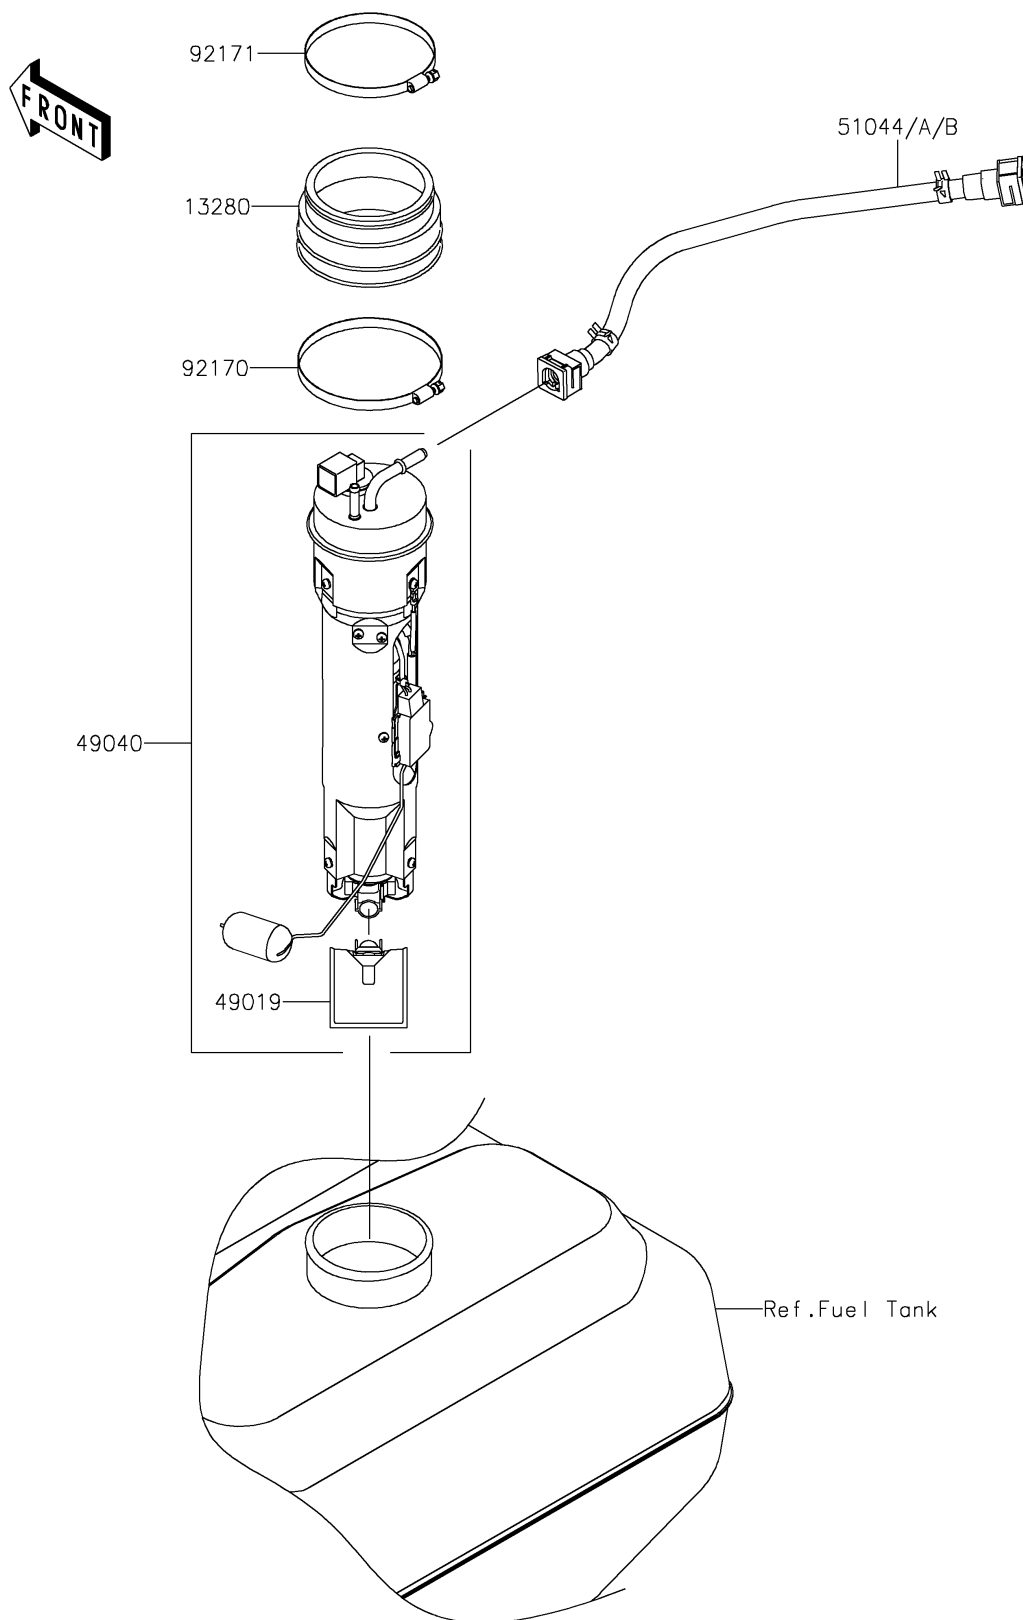

## 2020 JET SKI® ULTRA® LX PARTS DIAGRAM

Fuel Pump

E1520

## 2020 JET SKI® ULTRA® LX PARTS LIST

Fuel Pump

ITEM NAME	PART NUMBER	QUANTITY
HOLDER (Ref # 13280)	13280-0729	1
FILTER-FUEL (Ref # 49019)	49019-0022	1
PUMP-FUEL (Ref # 49040)	49040-0749	1
TUBE-ASSY,FUEL (Ref # 51044A)	51044-0932	1
CLAMP (Ref # 92170)	92170-3760	1
CLAMP (Ref # 92171)	92171-3716	1