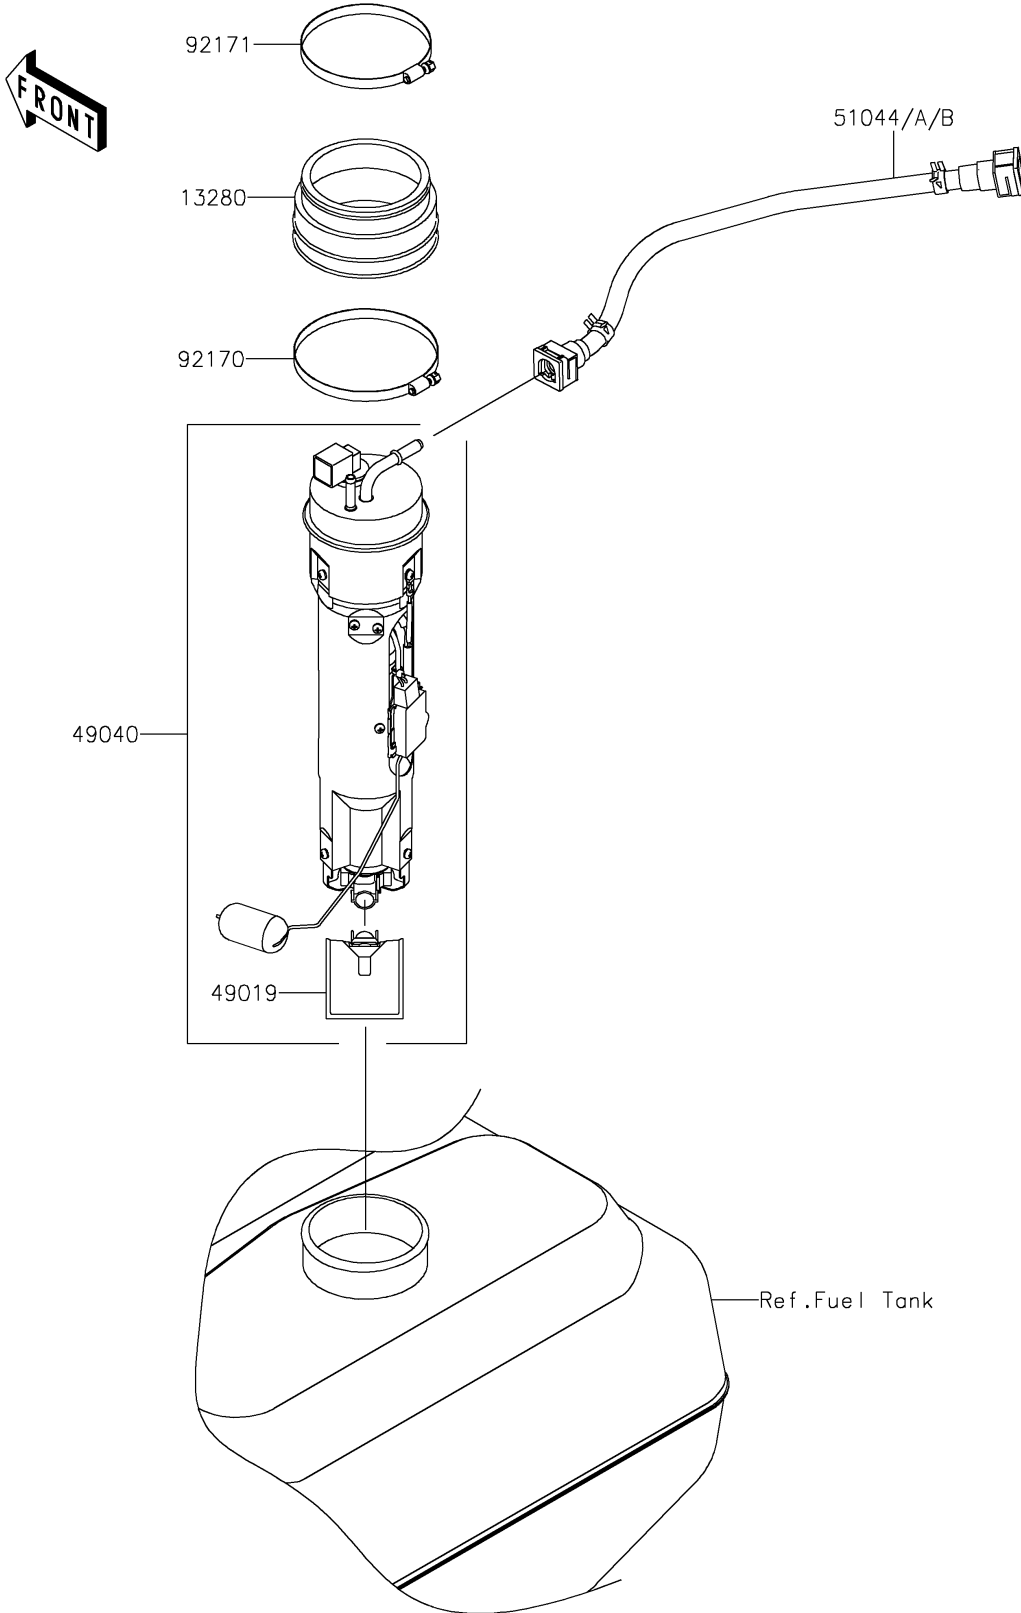

2020 JET SKI® ULTRA® LX PARTS DIAGRAM

Fuel Pump

E1520

2020 JET SKI® ULTRA® LX PARTS LIST

Fuel Pump

ITEM NAME	PART NUMBER	QUANTITY
HOLDER (Ref # 13280)	13280-0729	1
FILTER-FUEL (Ref # 49019)	49019-0022	1
PUMP-FUEL (Ref # 49040)	49040-0749	1
TUBE-ASSY,FUEL (Ref # 51044A)	51044-0932	1
CLAMP (Ref # 92170)	92170-3760	1
CLAMP (Ref # 92171)	92171-3716	1