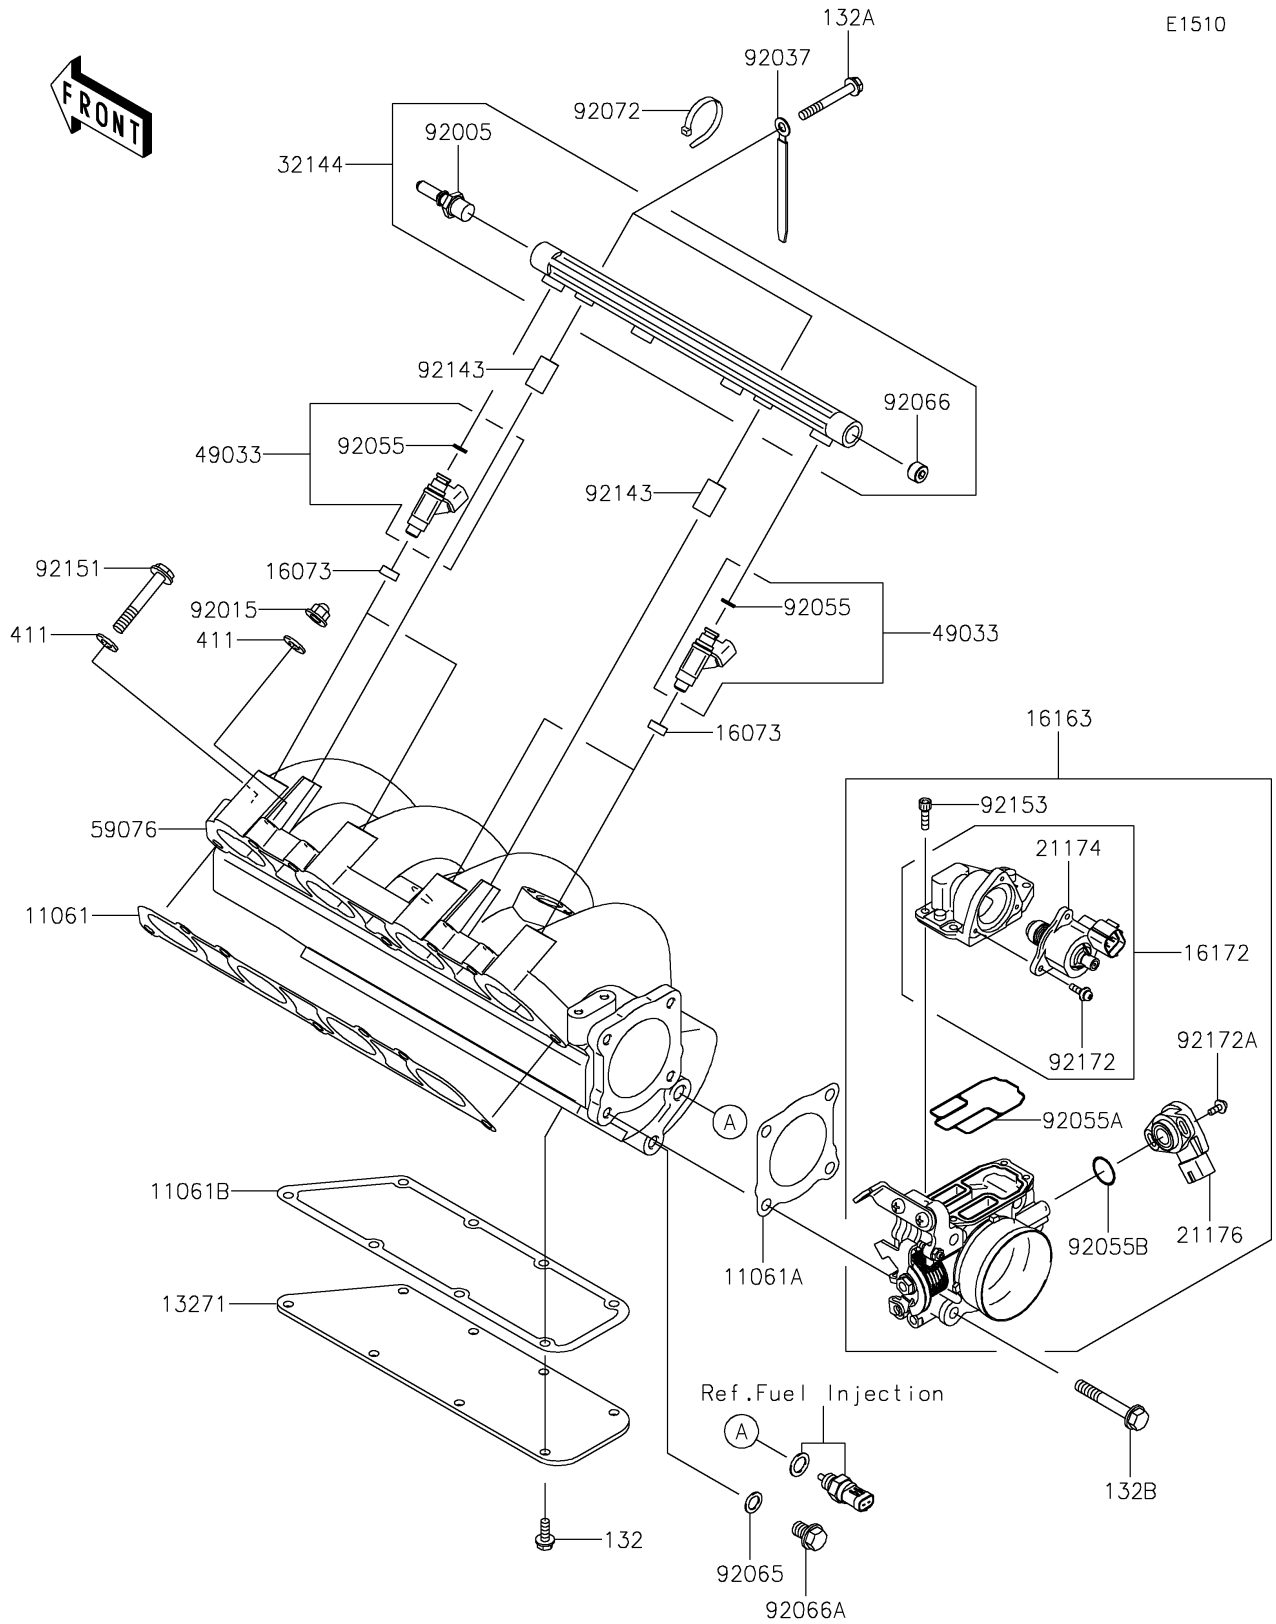

2020 JET SKI® ULTRA® LX PARTS DIAGRAM

Throttle

2020 JET SKI® ULTRA® LX PARTS LIST

Throttle

ITEM NAME	PART NUMBER	QUANTITY
GASKET,MANIFOLD (Ref # 11061)	11061-0813	1
GASKET,THROTTLE (Ref # 11061A)	11061-0815	1
GASKET,PLATE (Ref # 11061B)	11061-3737	1
BOLT-FLANGED-SMALL,6X16 (Ref # 132)	132BD0616	1
PLATE,MANIFOLD (Ref # 13271)	13271-3899	1
BOLT-FLANGED-SMALL,6X50 (Ref # 132A)	132BD0650	1
BOLT-FLANGED-SMALL,8X55 (Ref # 132B)	132BD0855	1
INSULATOR (Ref # 16073)	16073-3707	1
THROTTLE-ASSY (Ref # 16163)	16163-0757	1
ACTUATOR (Ref # 16172)	16172-0561	1
MOTOR-ELECTRIC,STM (Ref # 21174)	21174-0555	1
SENSOR,TPS (Ref # 21176)	21176-3762	1
PIPE-ASSY (Ref # 32144)	32144-3706	1
WASHER-PLAIN,8MM (Ref # 411)	411S0800	1
NOZZLE-INJECTION (Ref # 49033)	49033-3707	1
MANIFOLD-INTAKE (Ref # 59076)	59076-3729	1
FITTING (Ref # 92005)	92005-3754	1
NUT,CAP,8MM (Ref # 92015)	92015-1371	1
CLAMP,L=100 (Ref # 92037)	92037-3736	1
RING-O,INJECTION NOZZLE (Ref # 92055)	92055-1622	1
RING-O (Ref # 92055A)	92055-3773	1
RING-O (Ref # 92055B)	92055-3774	1
GASKET,10.5X16X1 (Ref # 92065)	92065-058	1
PLUG (Ref # 92066)	92066-3778	1
PLUG (Ref # 92066A)	92066-3781	1
BAND,L=188.85 (Ref # 92072)	92072-0105	1
COLLAR (Ref # 92143)	92143-3731	1
BOLT,8X60 (Ref # 92151)	92151-3730	1
BOLT (Ref # 92153)	92153-3723	1

2020 JET SKI® ULTRA® LX PARTS LIST

Throttle

ITEM NAME	PART NUMBER	QUANTITY
SCREW (Ref # 92172)	92172-3710	1
SCREW (Ref # 92172A)	92172-3711	1