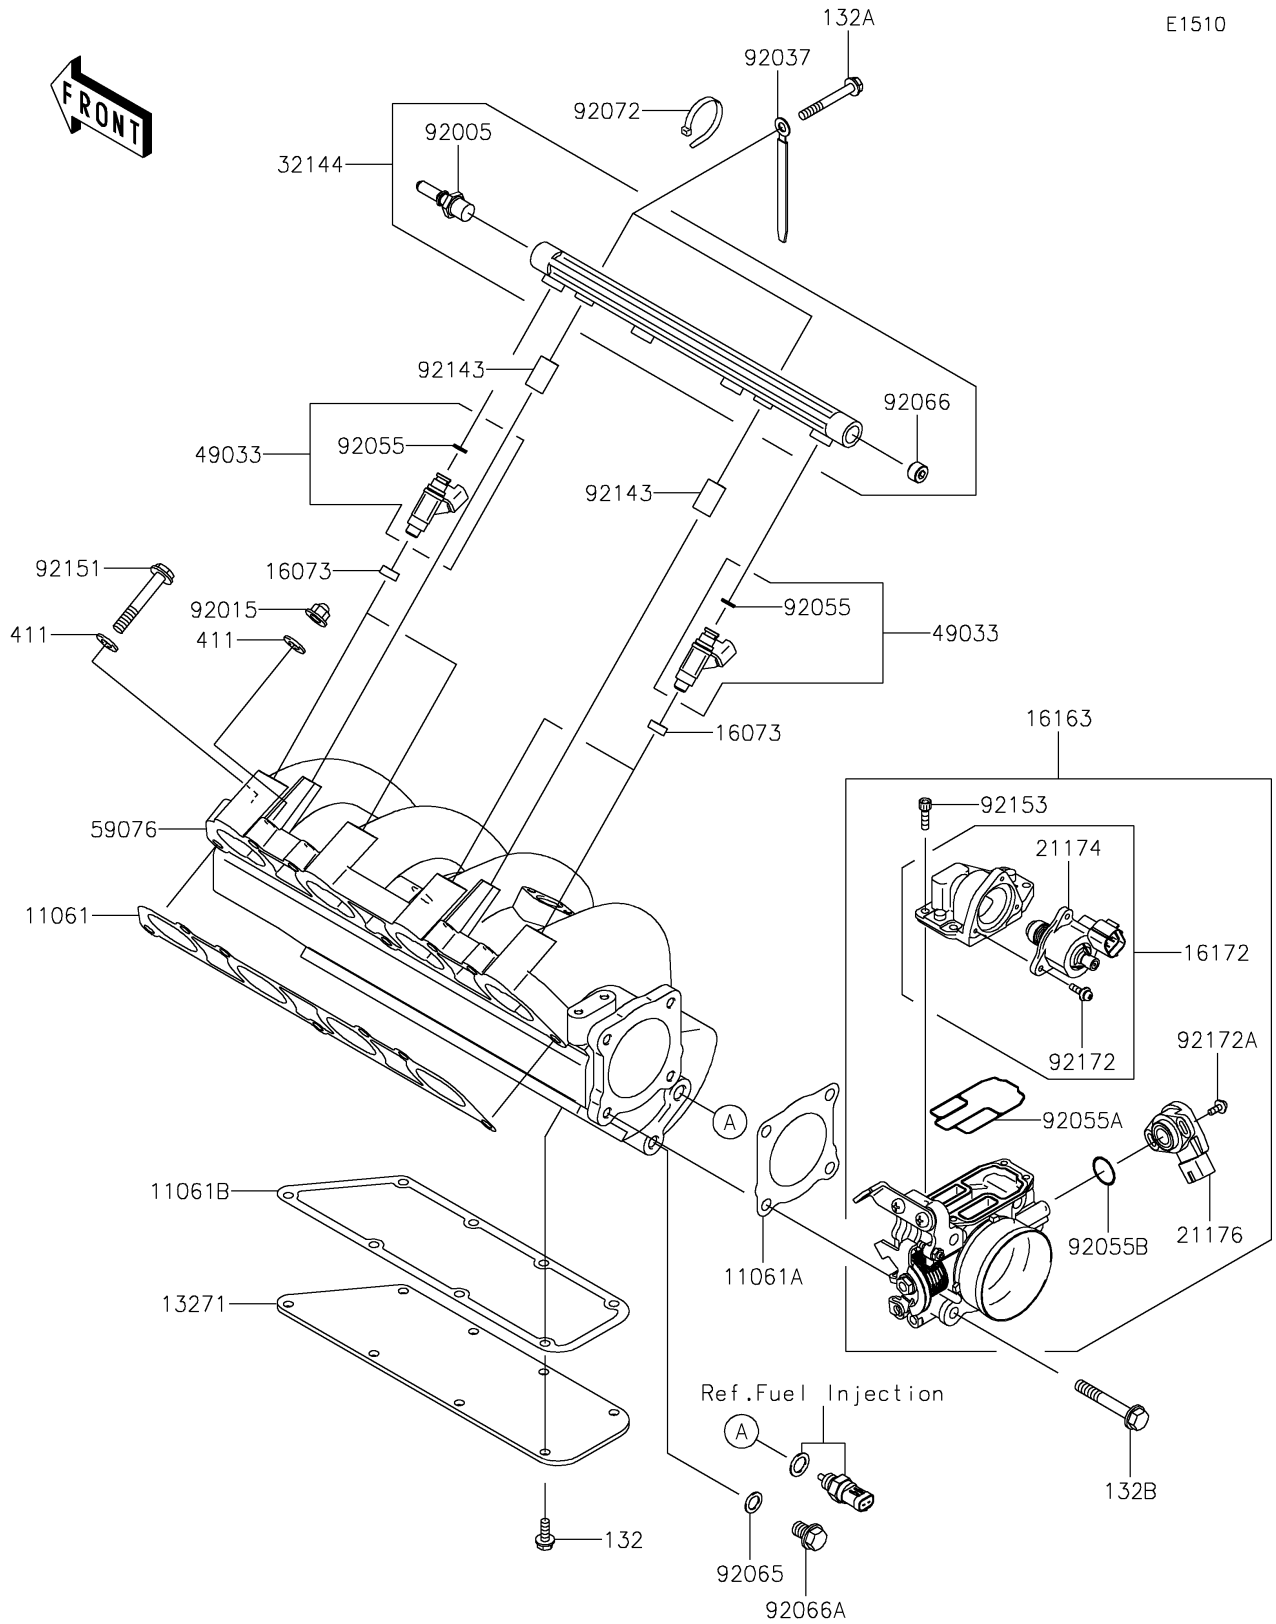

2020 JET SKI® ULTRA® LX PARTS DIAGRAM

Throttle

2020 JET SKI® ULTRA® LX PARTS LIST

Throttle

ITEM NAME	PART NUMBER	QUANTITY
GASKET,MANIFOLD (Ref # 11061)	11061-0813	1
GASKET,THROTTLE (Ref # 11061A)	11061-0815	1
GASKET,PLATE (Ref # 11061B)	11061-3737	1
BOLT-FLANGED-SMALL,6X16 (Ref # 132)	132BD0616	8
PLATE,MANIFOLD (Ref # 13271)	13271-3899	1
BOLT-FLANGED-SMALL,6X50 (Ref # 132A)	132BD0650	2
BOLT-FLANGED-SMALL,8X55 (Ref # 132B)	132BD0855	4
INSULATOR (Ref # 16073)	16073-3707	4
THROTTLE-ASSY (Ref # 16163)	16163-0757	1
ACTUATOR (Ref # 16172)	16172-0561	1
MOTOR-ELECTRIC,STM (Ref # 21174)	21174-0555	1
SENSOR,TPS (Ref # 21176)	21176-3762	1
PIPE-ASSY (Ref # 32144)	32144-3706	1
WASHER-PLAIN,8MM (Ref # 411)	411S0800	7
NOZZLE-INJECTION (Ref # 49033)	49033-3707	4
MANIFOLD-INTAKE (Ref # 59076)	59076-3729	1
FITTING (Ref # 92005)	92005-3754	1
NUT,CAP,8MM (Ref # 92015)	92015-1371	4
CLAMP,L=100 (Ref # 92037)	92037-3736	2
RING-O,INJECTION NOZZLE (Ref # 92055)	92055-1622	4
RING-O (Ref # 92055A)	92055-3773	1
RING-O (Ref # 92055B)	92055-3774	1
GASKET,10.5X16X1 (Ref # 92065)	92065-058	1
PLUG (Ref # 92066)	92066-3778	1
PLUG (Ref # 92066A)	92066-3781	1
BAND,L=188.85 (Ref # 92072)	92072-0105	1
COLLAR (Ref # 92143)	92143-3731	2
BOLT,8X60 (Ref # 92151)	92151-3730	3
BOLT (Ref # 92153)	92153-3723	4

2020 JET SKI® ULTRA® LX PARTS LIST

Throttle

ITEM NAME	PART NUMBER	QUANTITY
SCREW (Ref # 92172)	92172-3710	3
SCREW (Ref # 92172A)	92172-3711	2