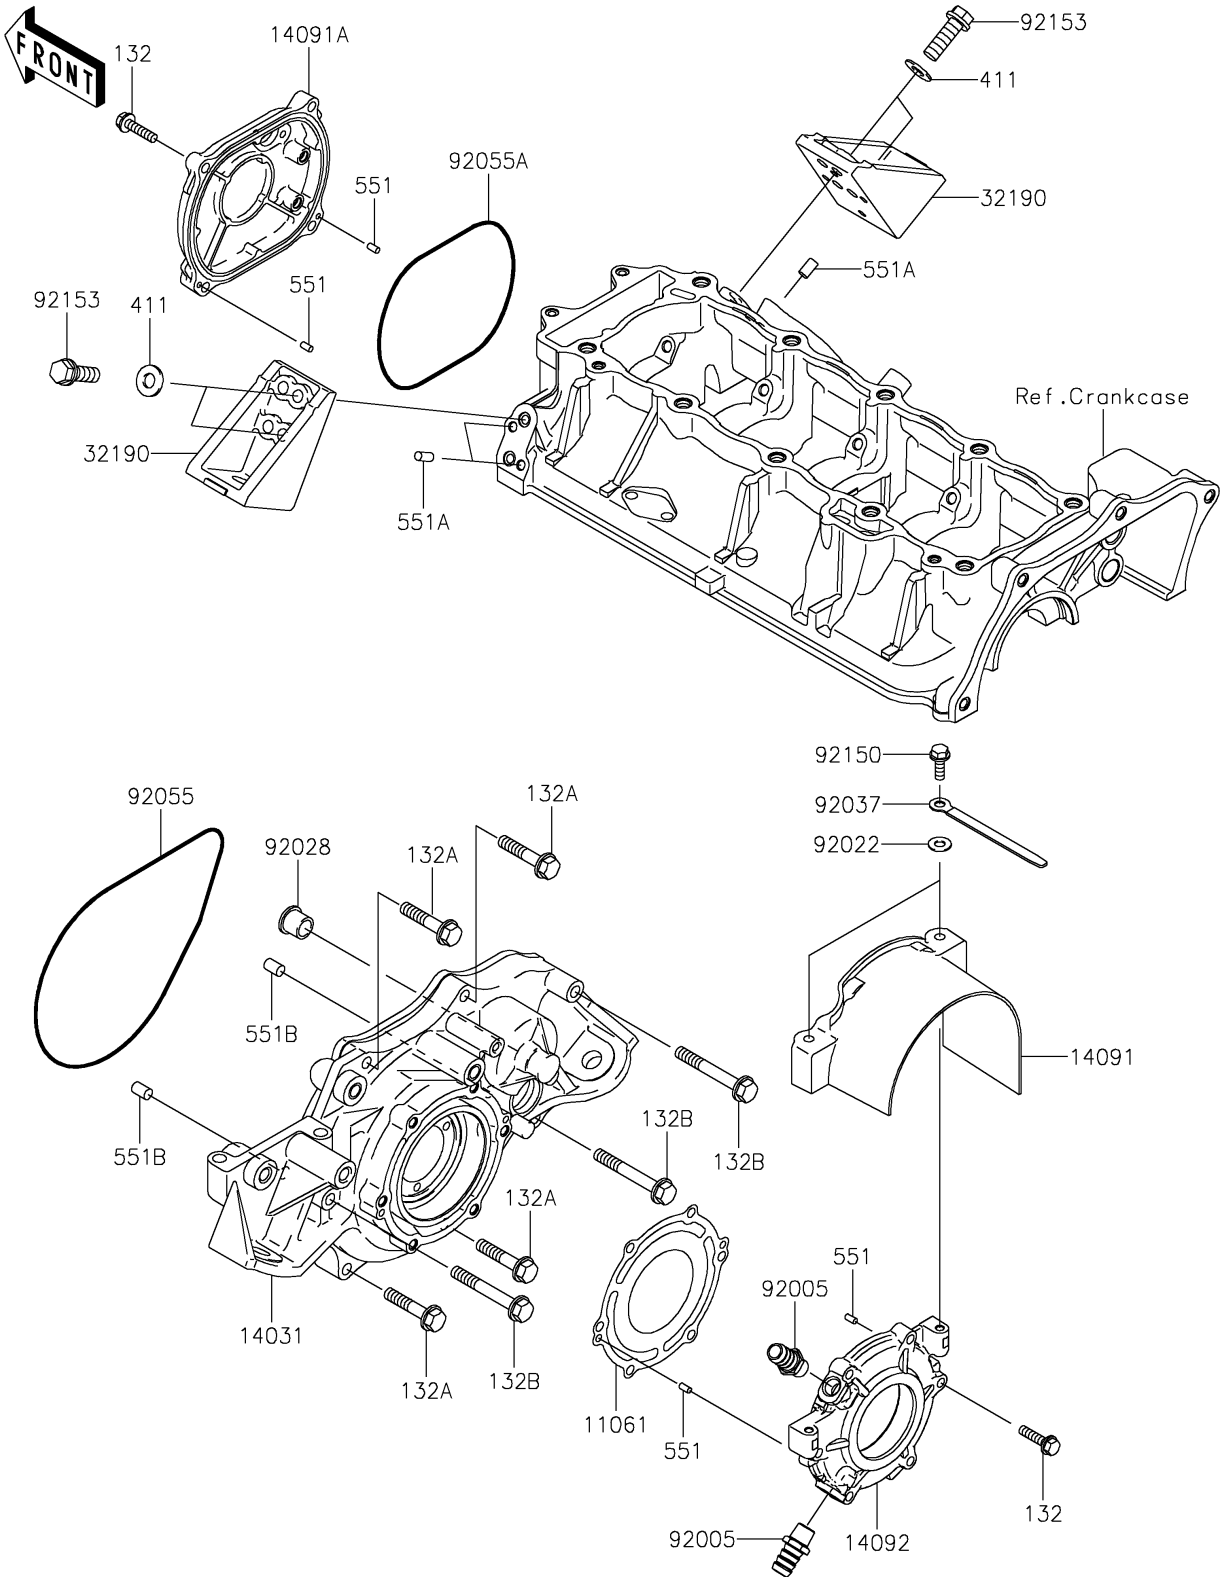

2020 JET SKI® ULTRA® LX PARTS DIAGRAM

Engine Cover(s)

E1431

2020 JET SKI® ULTRA® LX PARTS LIST

Engine Cover(s)

ITEM NAME	PART NUMBER	QUANTITY
GASKET,OUTPUT COVER (Ref # 11061)	11061-0812	1
BOLT-FLANGED-SMALL,6X25 (Ref # 132)	132BD0625	1
BOLT-FLANGED-SMALL,8X40 (Ref # 132A)	132BD0840	1
BOLT-FLANGED-SMALL,8X60 (Ref # 132B)	132BD0860	1
COVER-GENERATOR (Ref # 14031)	14031-3737	1
COVER,COUPLING (Ref # 14091)	14091-3749	1
COVER,PULS (Ref # 14091A)	14091-3763	1
COVER,OUTPUT (Ref # 14092)	14092-1046	1
BRACKET-ENGINE (Ref # 32190)	32190-3703	1
WASHER-PLAIN,8MM (Ref # 411)	411S0800	1
PIN-DOWEL (Ref # 551)	551R0408	1
PIN-DOWEL (Ref # 551A)	551R0612	1
PIN-DOWEL (Ref # 551B)	551R0812	1
FITTING (Ref # 92005)	92005-3714	1
WASHER,6.5X20X1.5 (Ref # 92022)	92022-3710	1
BUSHING (Ref # 92028)	92028-3718	1
CLAMP,L=100 (Ref # 92037)	92037-3736	1
RING-O,196X3 (Ref # 92055)	92055-3761	1
RING-O,120X3 (Ref # 92055A)	92055-3762	1
BOLT,6X18 (Ref # 92150)	92150-3729	1
BOLT,FLANGED,8X30 (Ref # 92153)	92153-3722	1