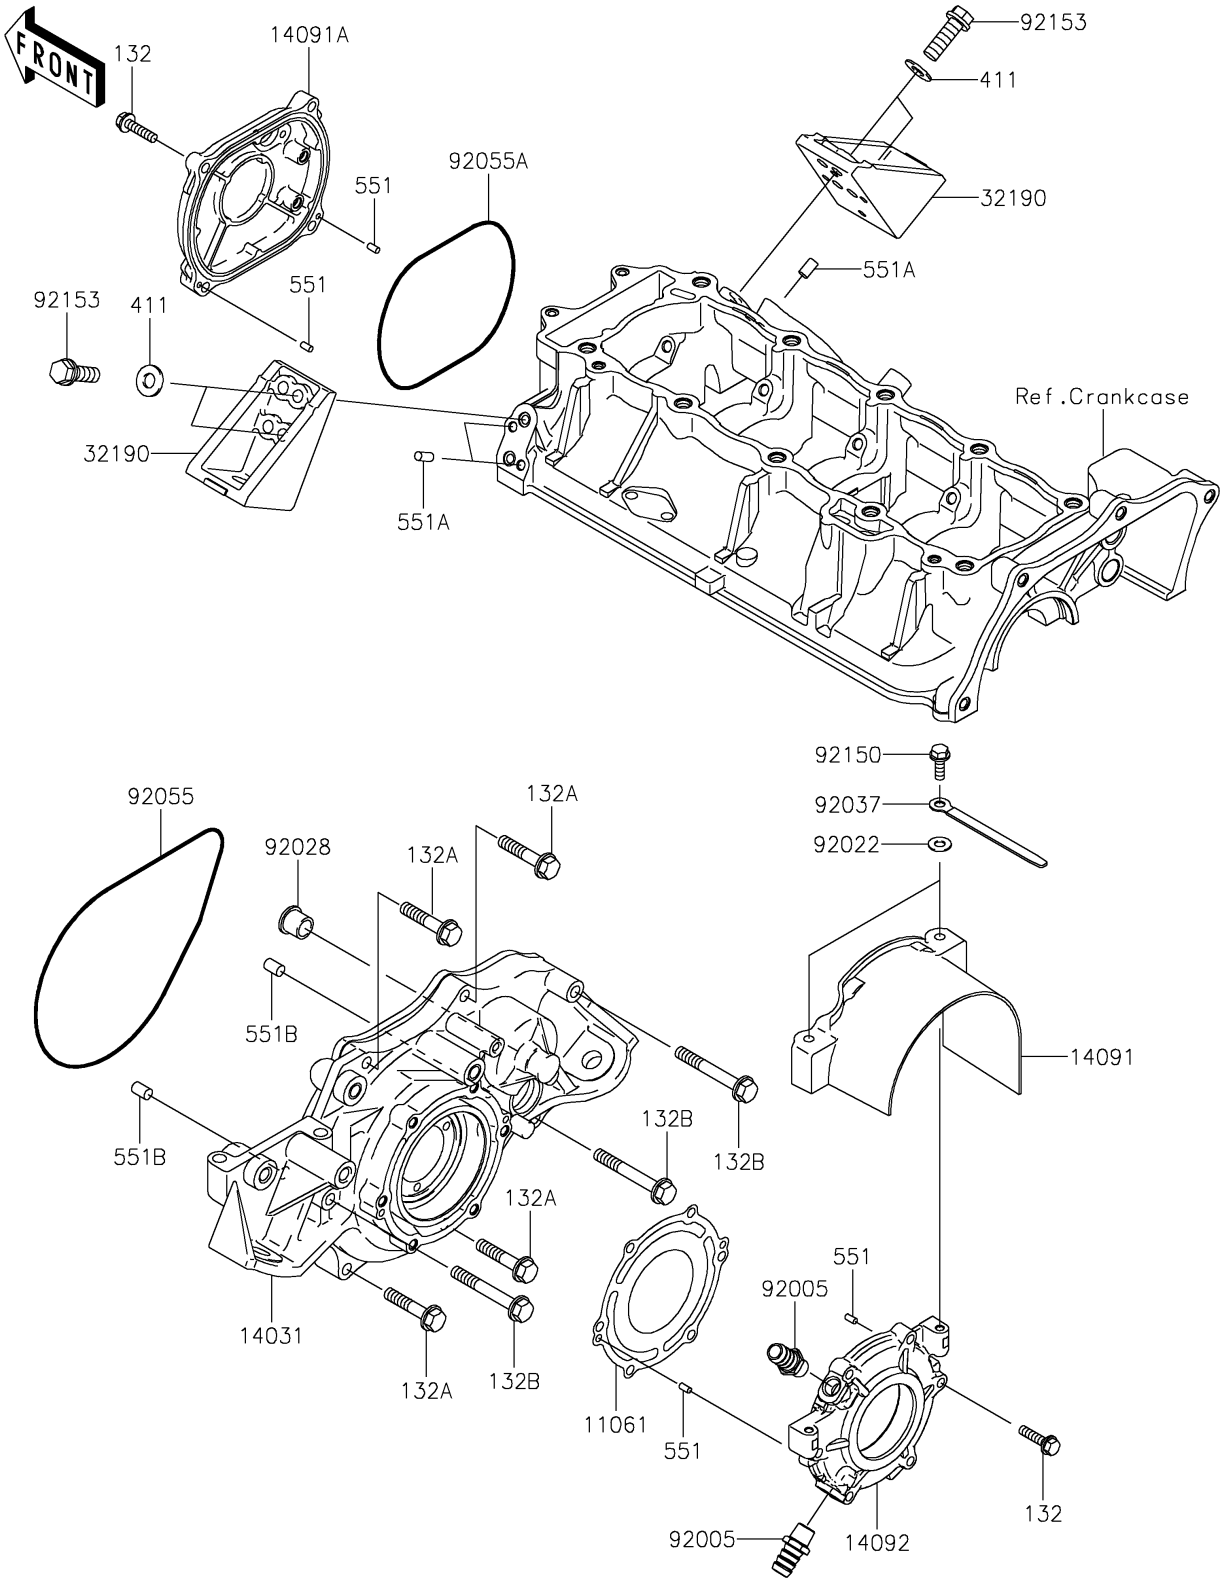

2020 JET SKI® ULTRA® LX PARTS DIAGRAM

Engine Cover(s)

E1431

2020 JET SKI® ULTRA® LX PARTS LIST

Engine Cover(s)

ITEM NAME	PART NUMBER	QUANTITY
GASKET,OUTPUT COVER (Ref # 11061)	11061-0812	1
BOLT-FLANGED-SMALL,6X25 (Ref # 132)	132BD0625	10
BOLT-FLANGED-SMALL,8X40 (Ref # 132A)	132BD0840	4
BOLT-FLANGED-SMALL,8X60 (Ref # 132B)	132BD0860	3
COVER-GENERATOR (Ref # 14031)	14031-3737	1
COVER,COUPLING (Ref # 14091)	14091-3749	1
COVER,PULS (Ref # 14091A)	14091-3763	1
COVER,OUTPUT (Ref # 14092)	14092-1046	1
BRACKET-ENGINE (Ref # 32190)	32190-3703	2
WASHER-PLAIN,8MM (Ref # 411)	411S0800	4
PIN-DOWEL (Ref # 551)	551R0408	4
PIN-DOWEL (Ref # 551A)	551R0612	4
PIN-DOWEL (Ref # 551B)	551R0812	2
FITTING (Ref # 92005)	92005-3714	2
WASHER,6.5X20X1.5 (Ref # 92022)	92022-3710	2
BUSHING (Ref # 92028)	92028-3718	1
CLAMP,L=100 (Ref # 92037)	92037-3736	2
RING-O,196X3 (Ref # 92055)	92055-3761	1
RING-O,120X3 (Ref # 92055A)	92055-3762	1
BOLT,6X18 (Ref # 92150)	92150-3729	2
BOLT,FLANGED,8X30 (Ref # 92153)	92153-3722	4