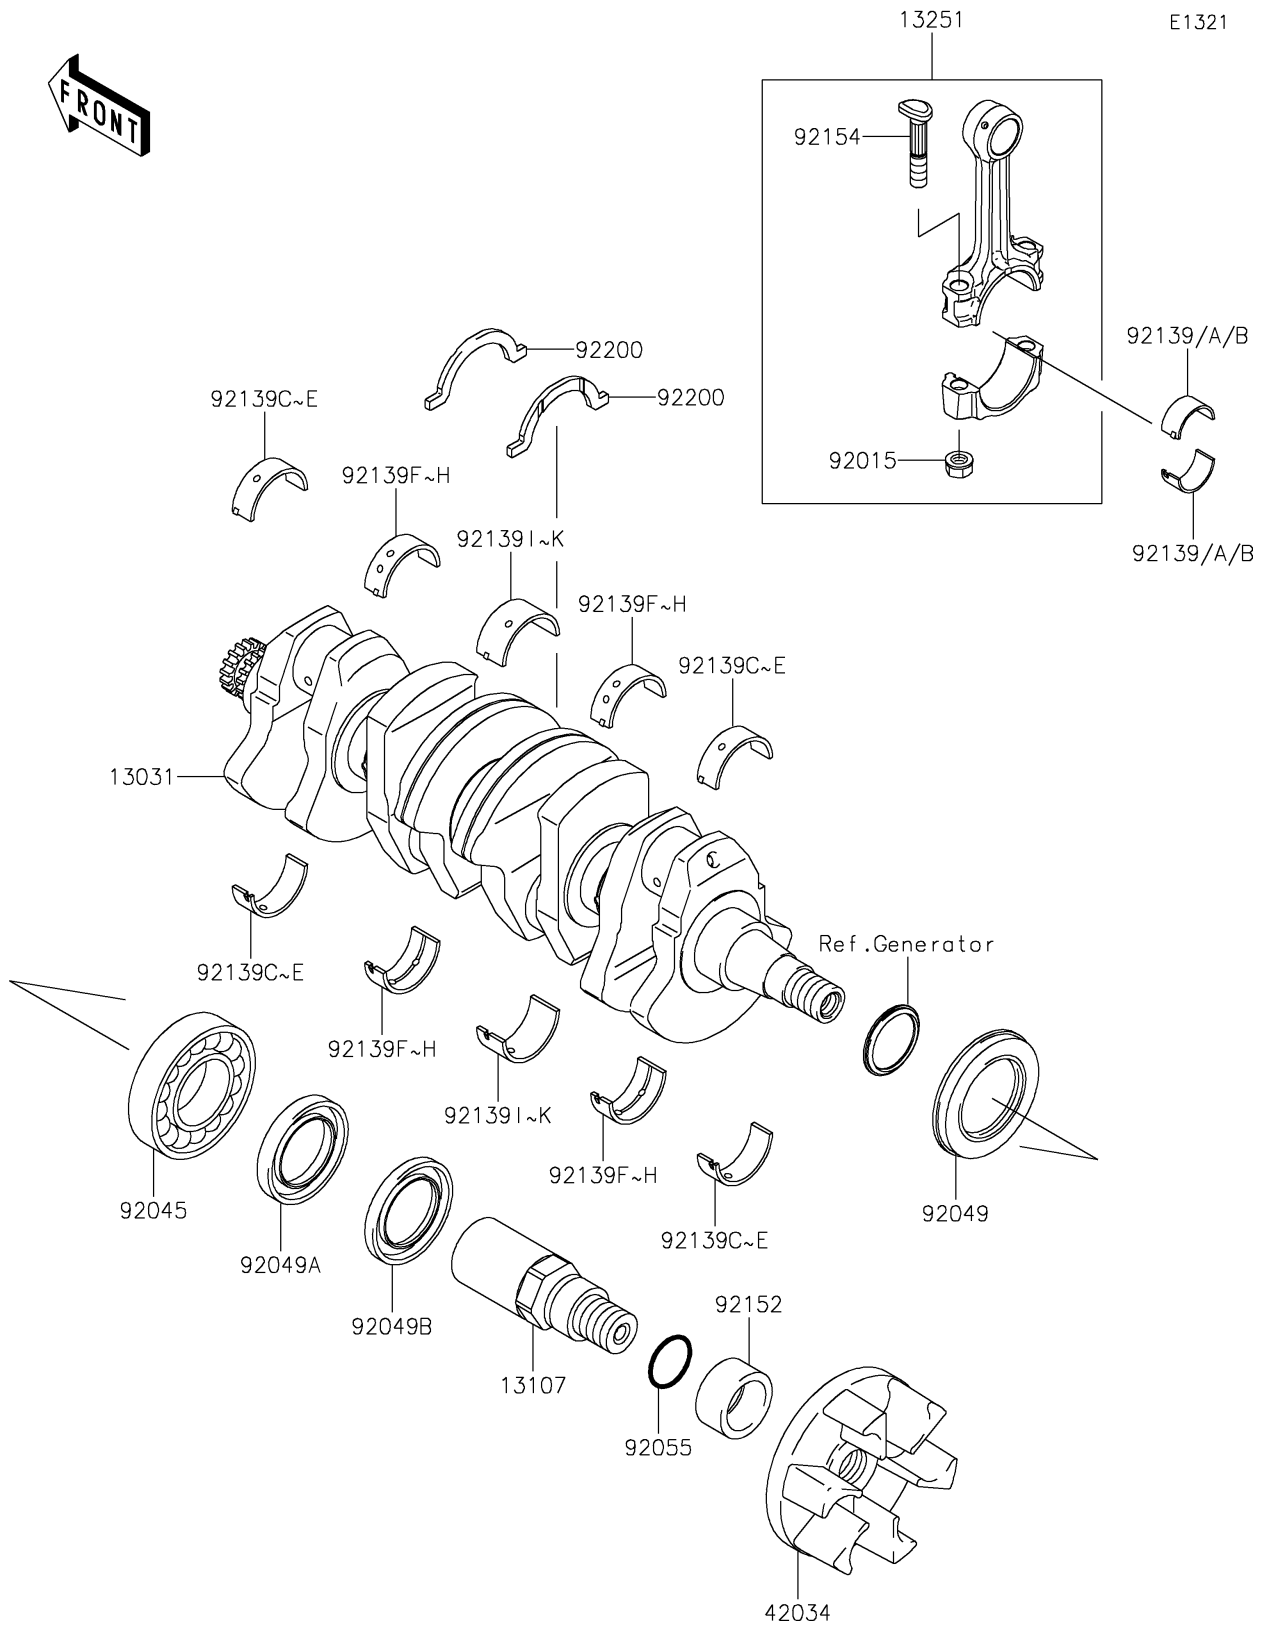

# 2020 JET SKI® ULTRA® LX PARTS DIAGRAM

Crankshaft

## 2020 JET SKI® ULTRA® LX PARTS LIST

### Crankshaft

ITEM NAME	PART NUMBER	QUANTITY
CRANKSHAFT-COMP (Ref # 13031)	13031-3742	1
SHAFT (Ref # 13107)	13107-3785	1
ROD-ASSY-CONNECTING,J (Ref # 13251)	13251-3703-JJ	4
COUPLING (Ref # 42034)	42034-3711	1
NUT,CONNECTING ROD (Ref # 92015)	92015-1559	8
BEARING-BALL,6208ZZ AS2S (Ref # 92045)	92045-3739	1
SEAL-OIL,SD347626LHS (Ref # 92049)	92049-3736	1
SEAL-OIL,FPJ740628.5ZS (Ref # 92049A)	92049-3737	1
SEAL-OIL,S40626NS (Ref # 92049B)	92049-3738	1
RING-O,27.7X2.4 (Ref # 92055)	92055-091	1
BUSHING,CONNECTING ROD,GREEN (Ref # 92139)	92139-0722	8
BUSHING,CONNECTING ROD,YELLOW (Ref # 92139A)	92139-0723	AR
BUSHING,CONNECTING ROD,PINK (Ref # 92139B)	92139-0724	AR
BUSHING,CRANKSHAFT,#1&#5,GREEN (Ref # 92139C)	92139-0725	4
BUSHING,CRANKSHAFT,#1&#5,YEL (Ref # 92139D)	92139-0726	AR
BUSHING,CRANKSHAFT,#1&#5,PINK (Ref # 92139E)	92139-0727	AR
BUSHING,CRANKSHAFT,#2&#4,GREEN (Ref # 92139F)	92139-0728	4
BUSHING,CRANKSHAFT,#2&#4,YEL (Ref # 92139G)	92139-0729	AR
BUSHING,CRANKSHAFT,#2&#4,PINK (Ref # 92139H)	92139-0730	AR
BUSHING,CRANKSHAFT,#3,GREEN (Ref # 92139I)	92139-0731	2
BUSHING,CRANKSHAFT,#3,YELLOW (Ref # 92139J)	92139-0732	AR
BUSHING,CRANKSHAFT,#3,PINK (Ref # 92139K)	92139-0733	AR
COLLAR,OUTPUT RR,L=19.5 (Ref # 92152)	92152-3733	1
BOLT,CONNECTING ROD,9MM (Ref # 92154)	92154-3720	8
WASHER (Ref # 92200)	92200-3789	2