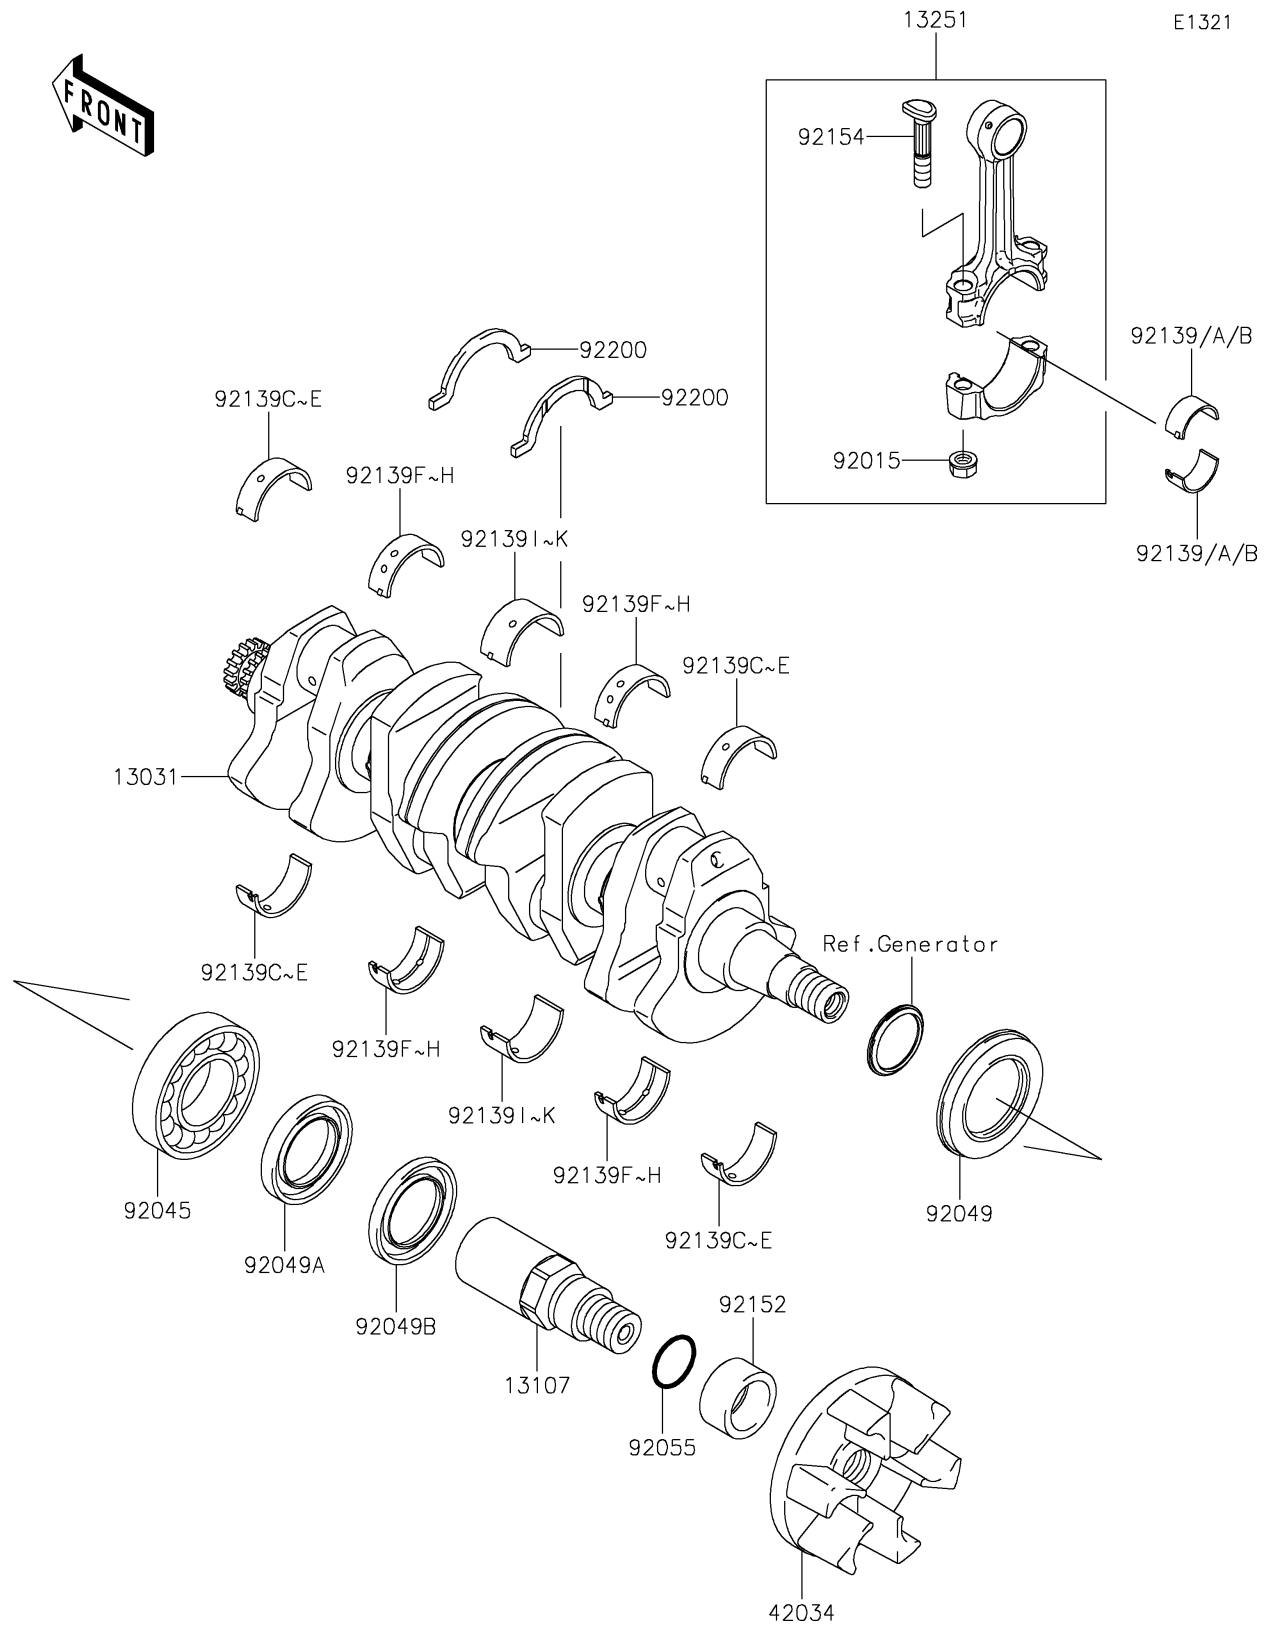

## 2020 JET SKI® ULTRA® LX PARTS DIAGRAM

Crankshaft

## 2020 JET SKI® ULTRA® LX PARTS LIST

### Crankshaft

ITEM NAME	PART NUMBER	QUANTITY
CRANKSHAFT-COMP (Ref # 13031)	13031-3742	1
SHAFT (Ref # 13107)	13107-3785	1
ROD-ASSY-CONNECTING,J (Ref # 13251)	13251-3703-JJ	1
COUPLING (Ref # 42034)	42034-3711	1
NUT,CONNECTING ROD (Ref # 92015)	92015-1559	1
BEARING-BALL,6208ZZ AS2S (Ref # 92045)	92045-3739	1
SEAL-OIL,SD347626LHS (Ref # 92049)	92049-3736	1
SEAL-OIL,FPJ740628.5ZS (Ref # 92049A)	92049-3737	1
SEAL-OIL,S40626NS (Ref # 92049B)	92049-3738	1
RING-O,27.7X2.4 (Ref # 92055)	92055-091	1
BUSHING,CONNECTING ROD,GREEN (Ref # 92139)	92139-0722	1
BUSHING,CONNECTING ROD,YELLOW (Ref # 92139A)	92139-0723	1
BUSHING,CONNECTING ROD,PINK (Ref # 92139B)	92139-0724	1
BUSHING,CRANKSHAFT,#1&#5,GREEN (Ref # 92139C)	92139-0725	1
BUSHING,CRANKSHAFT,#1&#5,YEL (Ref # 92139D)	92139-0726	1
BUSHING,CRANKSHAFT,#1&#5,PINK (Ref # 92139E)	92139-0727	1
BUSHING,CRANKSHAFT,#2&#4,GREEN (Ref # 92139F)	92139-0728	1
BUSHING,CRANKSHAFT,#2&#4,YEL (Ref # 92139G)	92139-0729	1
BUSHING,CRANKSHAFT,#2&#4,PINK (Ref # 92139H)	92139-0730	1
BUSHING,CRANKSHAFT,#3,GREEN (Ref # 92139I)	92139-0731	1
BUSHING,CRANKSHAFT,#3,YELLOW (Ref # 92139J)	92139-0732	1
BUSHING,CRANKSHAFT,#3,PINK (Ref # 92139K)	92139-0733	1
COLLAR,OUTPUT RR,L=19.5 (Ref # 92152)	92152-3733	1
BOLT,CONNECTING ROD,9MM (Ref # 92154)	92154-3720	1
WASHER (Ref # 92200)	92200-3789	1