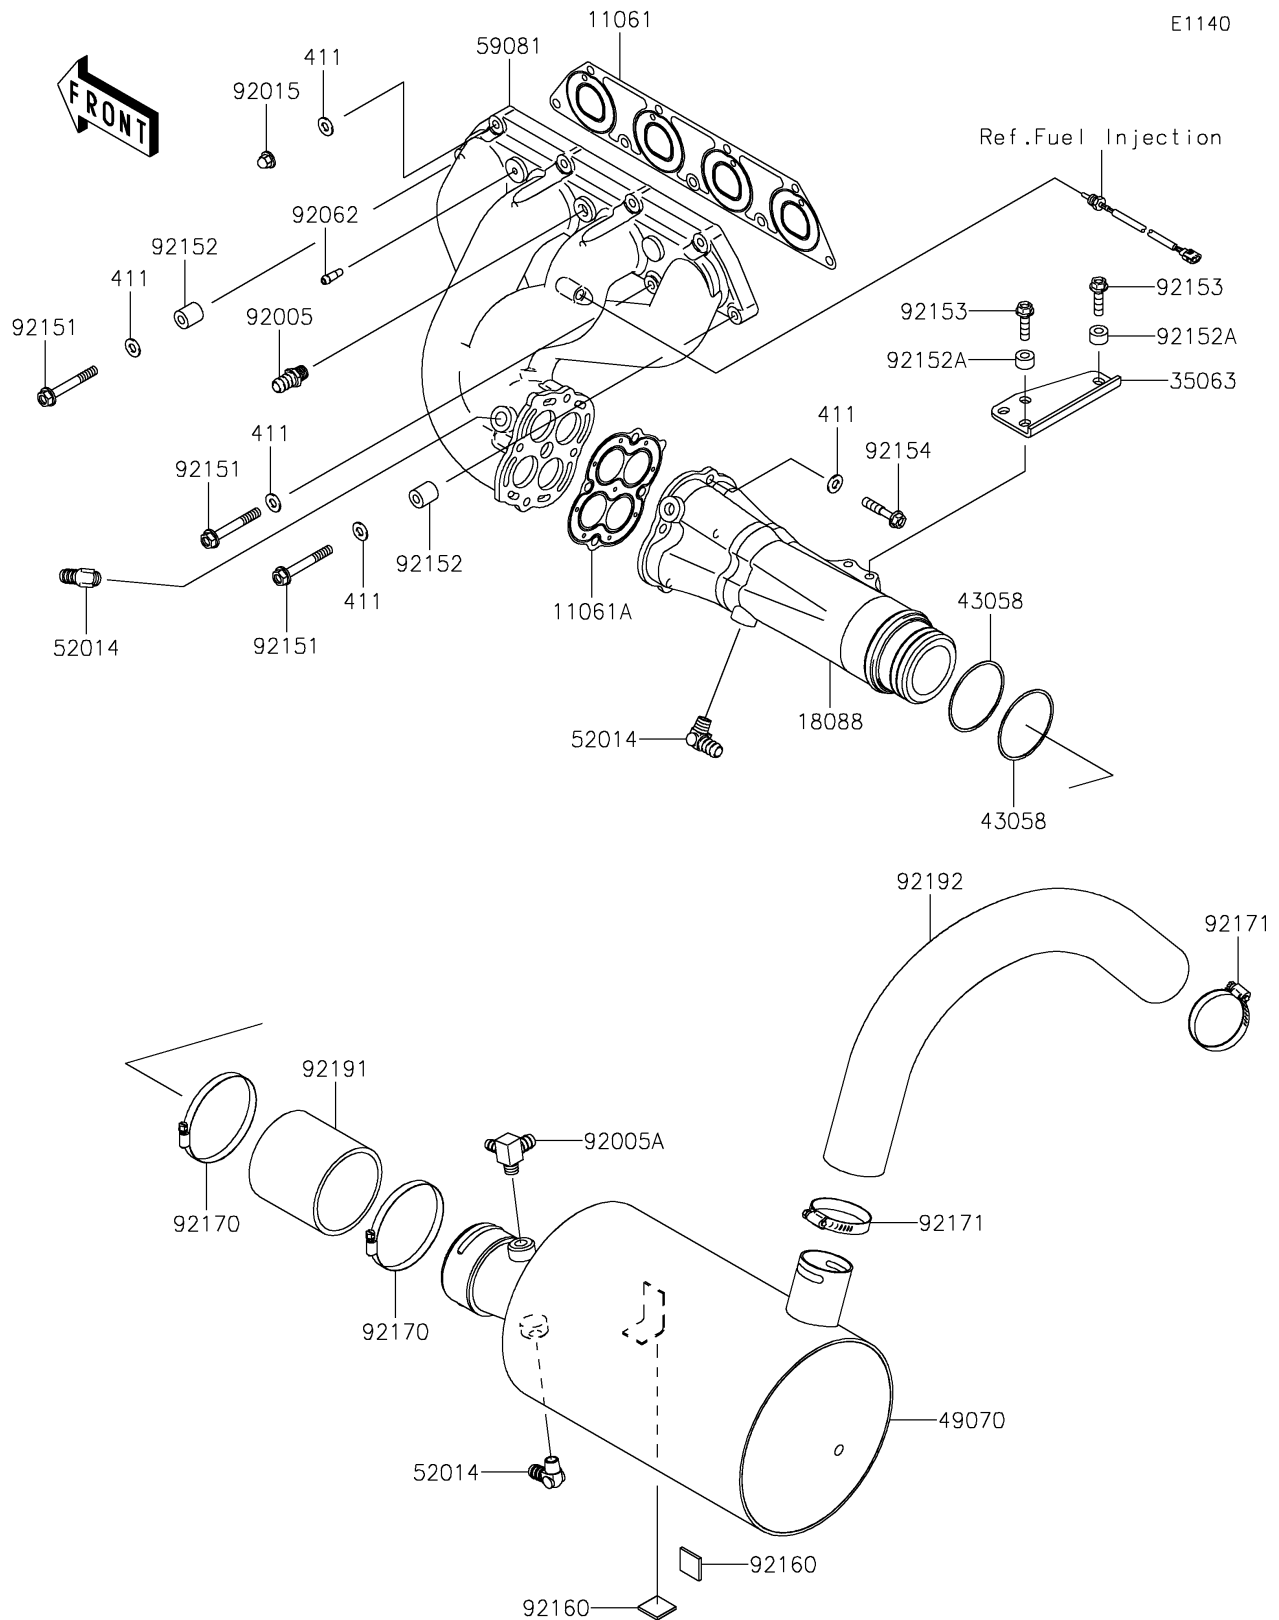

2020 JET SKI® ULTRA® LX PARTS DIAGRAM

Muffler(s)

2020 JET SKI® ULTRA® LX PARTS LIST

Muffler(s)

ITEM NAME	PART NUMBER	QUANTITY
GASKET,MANIFOLD EXHAUST (Ref # 11061)	11061-3713	1
GASKET,PIPE EXHAUST (Ref # 11061A)	11061-3714	1
PIPE-EXHAUST (Ref # 18088)	18088-3723	1
STAY (Ref # 35063)	35063-3704	1
WASHER-PLAIN,8MM (Ref # 411)	411S0800	1
RING,GASKET (Ref # 43058)	43058-3733	1
MUFFLER-COMP (Ref # 49070)	49070-0045	1
ELBOW (Ref # 52014)	52014-3711	1
MANIFOLD-EXHAUST (Ref # 59081)	59081-3741	1
FITTING (Ref # 92005)	92005-3714	1
FITTING (Ref # 92005A)	92005-3751	1
NUT,CAP,8MM (Ref # 92015)	92015-1371	1
NOZZLE (Ref # 92062)	92062-0562	1
BOLT,8X60 (Ref # 92151)	92151-3730	1
COLLAR (Ref # 92152)	92152-3736	1
COLLAR,8.2X17X10 (Ref # 92152A)	92152-3740	1
BOLT,FLANGED,8X30 (Ref # 92153)	92153-3722	1
BOLT,FLANGED,8X40 (Ref # 92154)	92154-0992	1
DAMPER,25X25 (Ref # 92160)	92160-3864	1
CLAMP (Ref # 92170)	92170-3760	1
CLAMP (Ref # 92171)	92171-3723	1
TUBE,PIPE EX-MUFFLER (Ref # 92191)	92191-3986	1
TUBE,W/M-TAIL PIPE (Ref # 92192)	92192-1173	1