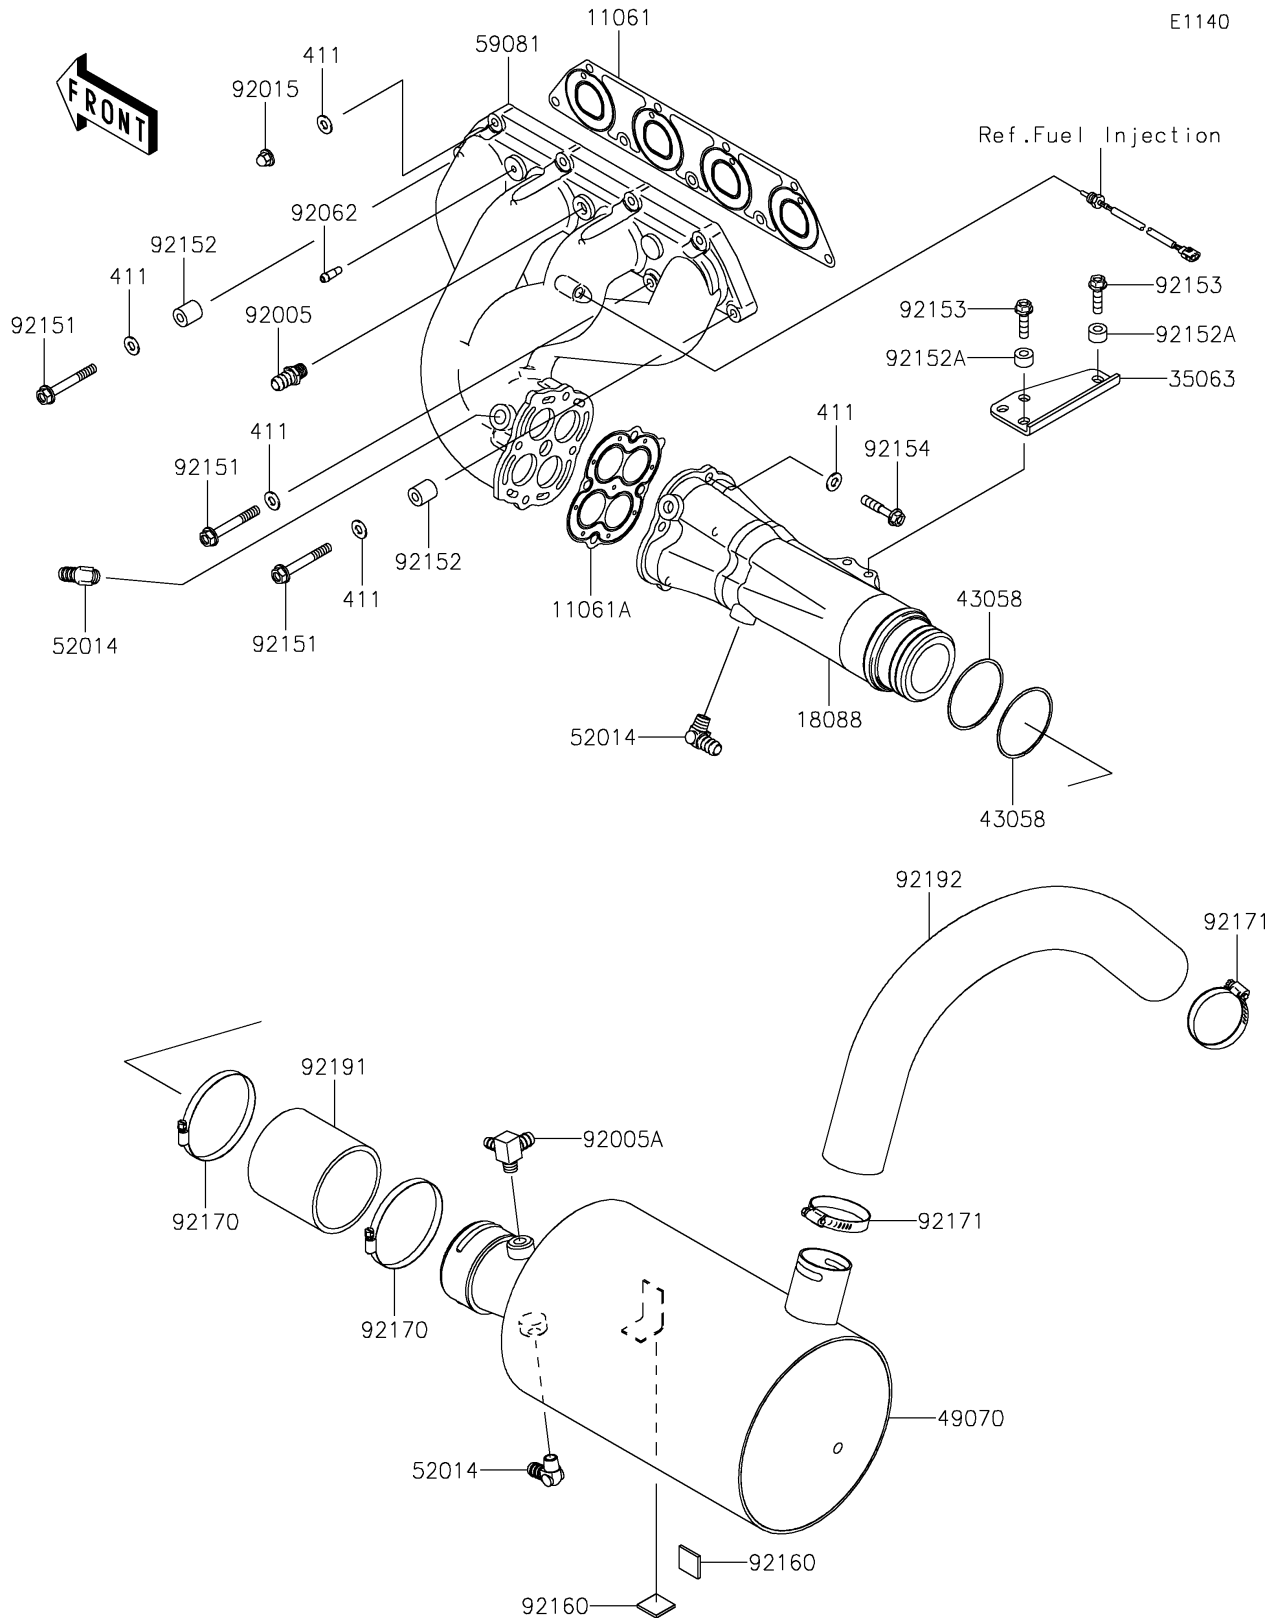

2020 JET SKI® ULTRA® LX PARTS DIAGRAM

Muffler(s)

2020 JET SKI® ULTRA® LX PARTS LIST

Muffler(s)

| ITEM NAME | PART NUMBER | QUANTITY |
|---------------------------------------|-------------|----------|
| GASKET,MANIFOLD EXHAUST (Ref # 11061) | 11061-3713 | 1 |
| GASKET,PIPE EXHAUST (Ref # 11061A) | 11061-3714 | 1 |
| PIPE-EXHAUST (Ref # 18088) | 18088-3723 | 1 |
| STAY (Ref # 35063) | 35063-3704 | 1 |
| WASHER-PLAIN,8MM (Ref # 411) | 411S0800 | 13 |
| RING,GASKET (Ref # 43058) | 43058-3733 | 2 |
| MUFFLER-COMP (Ref # 49070) | 49070-0045 | 1 |
| ELBOW (Ref # 52014) | 52014-3711 | 3 |
| MANIFOLD-EXHAUST (Ref # 59081) | 59081-3741 | 1 |
| FITTING (Ref # 92005) | 92005-3714 | 1 |
| FITTING (Ref # 92005A) | 92005-3751 | 1 |
| NUT,CAP,8MM (Ref # 92015) | 92015-1371 | 4 |
| NOZZLE (Ref # 92062) | 92062-0562 | 1 |
| BOLT,8X60 (Ref # 92151) | 92151-3730 | 5 |
| COLLAR (Ref # 92152) | 92152-3736 | 2 |
| COLLAR,8.2X17X10 (Ref # 92152A) | 92152-3740 | 4 |
| BOLT,FLANGED,8X30 (Ref # 92153) | 92153-3722 | 4 |
| BOLT,FLANGED,8X40 (Ref # 92154) | 92154-0992 | 4 |
| DAMPER,25X25 (Ref # 92160) | 92160-3864 | 2 |
| CLAMP (Ref # 92170) | 92170-3760 | 2 |
| CLAMP (Ref # 92171) | 92171-3723 | 2 |
| TUBE,PIPE EX-MUFFLER (Ref # 92191) | 92191-3986 | 1 |
| TUBE,W/M-TAIL PIPE (Ref # 92192) | 92192-1173 | 1 |