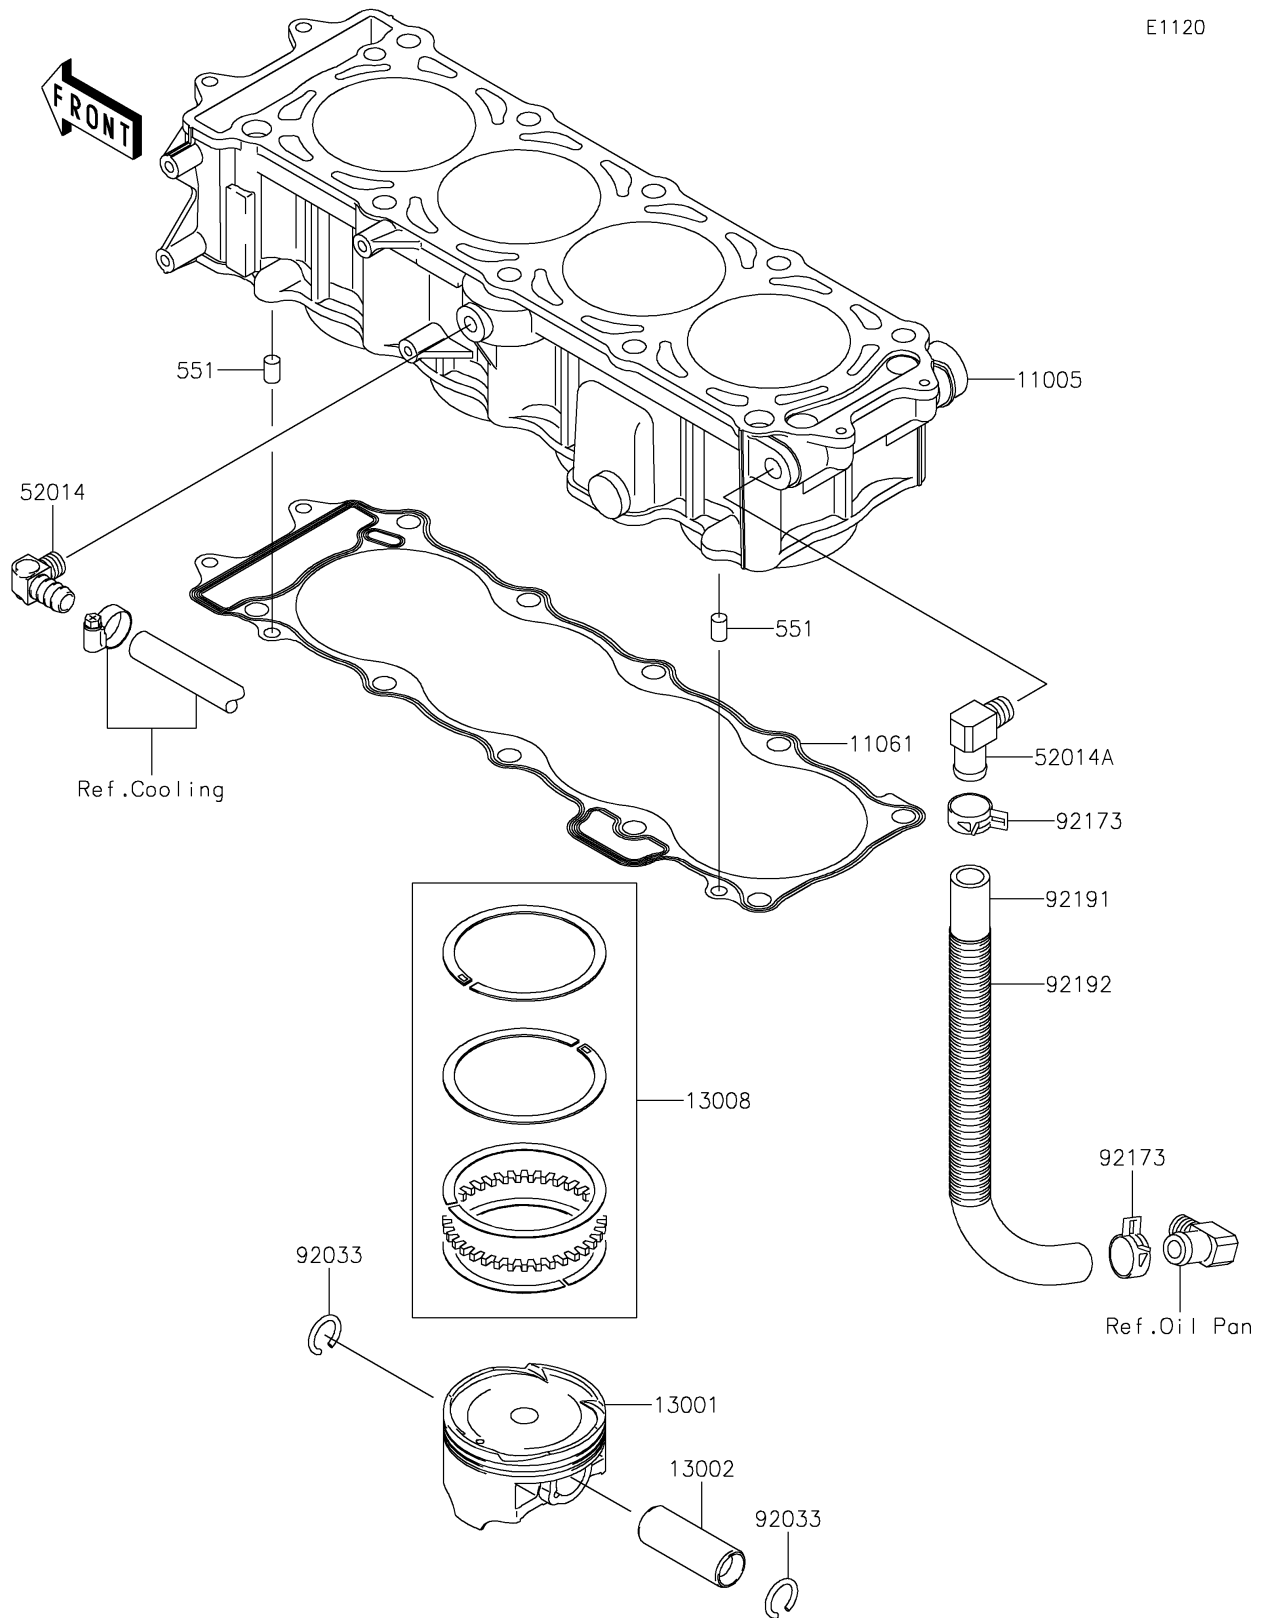

## 2020 JET SKI® ULTRA® LX PARTS DIAGRAM

Cylinder/Piston(s)

E1120

## 2020 JET SKI® ULTRA® LX PARTS LIST

Cylinder/Piston(s)

ITEM NAME	PART NUMBER	QUANTITY
CYLINDER-ENGINE (Ref # 11005)	11005-3768	1
GASKET,CYLINDER BASE (Ref # 11061)	11061-3708	1
PISTON-ENGINE (Ref # 13001)	13001-3737	1
PIN-PISTON (Ref # 13002)	13002-3709	1
RING-SET-PISTON (Ref # 13008)	13008-0048	1
ELBOW (Ref # 52014)	52014-3711	1
ELBOW (Ref # 52014A)	52014-3717	1
PIN-DOWEL (Ref # 551)	551R0812	1
RING-SNAP (Ref # 92033)	92033-1188	1
CLAMP (Ref # 92173)	92173-1039	1
TUBE,BREATHER (Ref # 92191)	92191-3983	1
TUBE,CORRUGATED,L=265 (Ref # 92192)	92192-1083	1