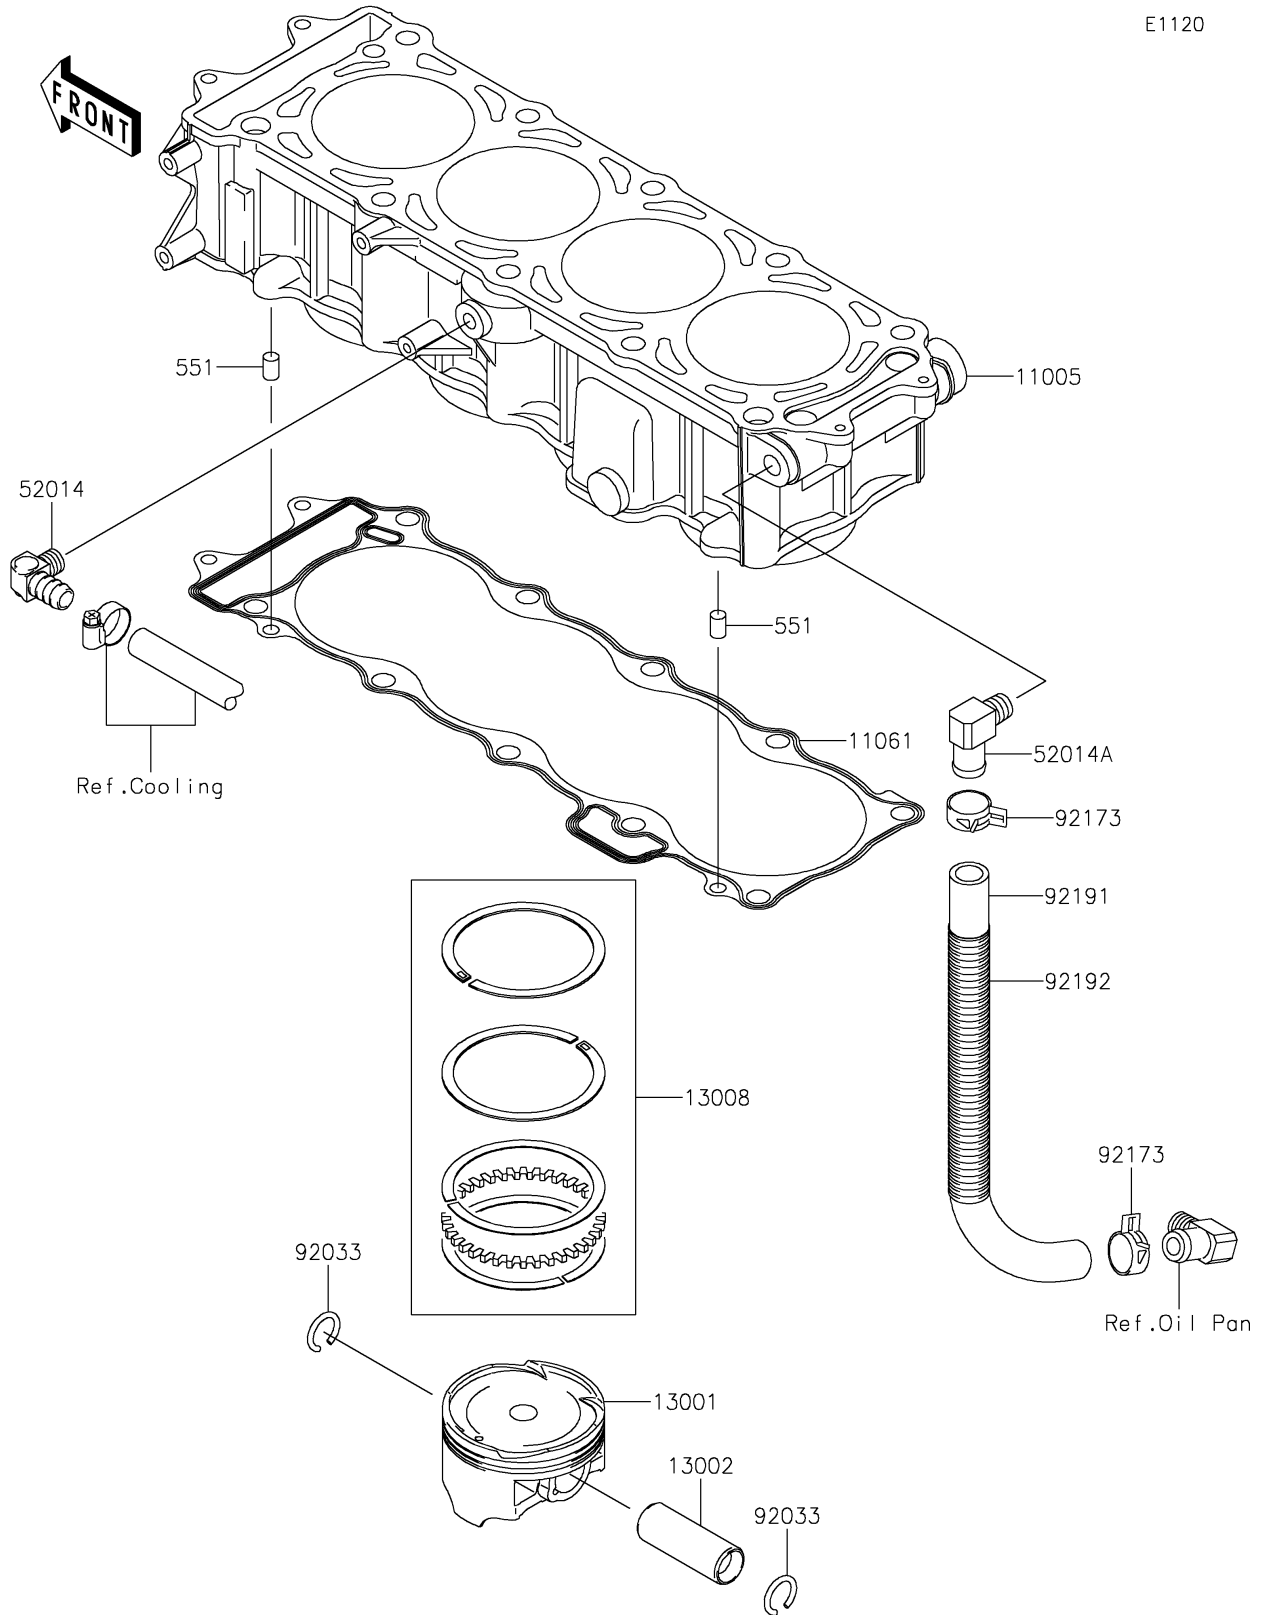

2020 JET SKI® ULTRA® LX PARTS DIAGRAM

Cylinder/Piston(s)

E1120

2020 JET SKI® ULTRA® LX PARTS LIST

Cylinder/Piston(s)

ITEM NAME	PART NUMBER	QUANTITY
CYLINDER-ENGINE (Ref # 11005)	11005-3768	1
GASKET,CYLINDER BASE (Ref # 11061)	11061-3708	1
PISTON-ENGINE (Ref # 13001)	13001-3737	4
PIN-PISTON (Ref # 13002)	13002-3709	4
RING-SET-PISTON (Ref # 13008)	13008-0048	4
ELBOW (Ref # 52014)	52014-3711	1
ELBOW (Ref # 52014A)	52014-3717	1
PIN-DOWEL (Ref # 551)	551R0812	2
RING-SNAP (Ref # 92033)	92033-1188	8
CLAMP (Ref # 92173)	92173-1039	2
TUBE,BREATHER (Ref # 92191)	92191-3983	1
TUBE,CORRUGATED,L=265 (Ref # 92192)	92192-1083	1