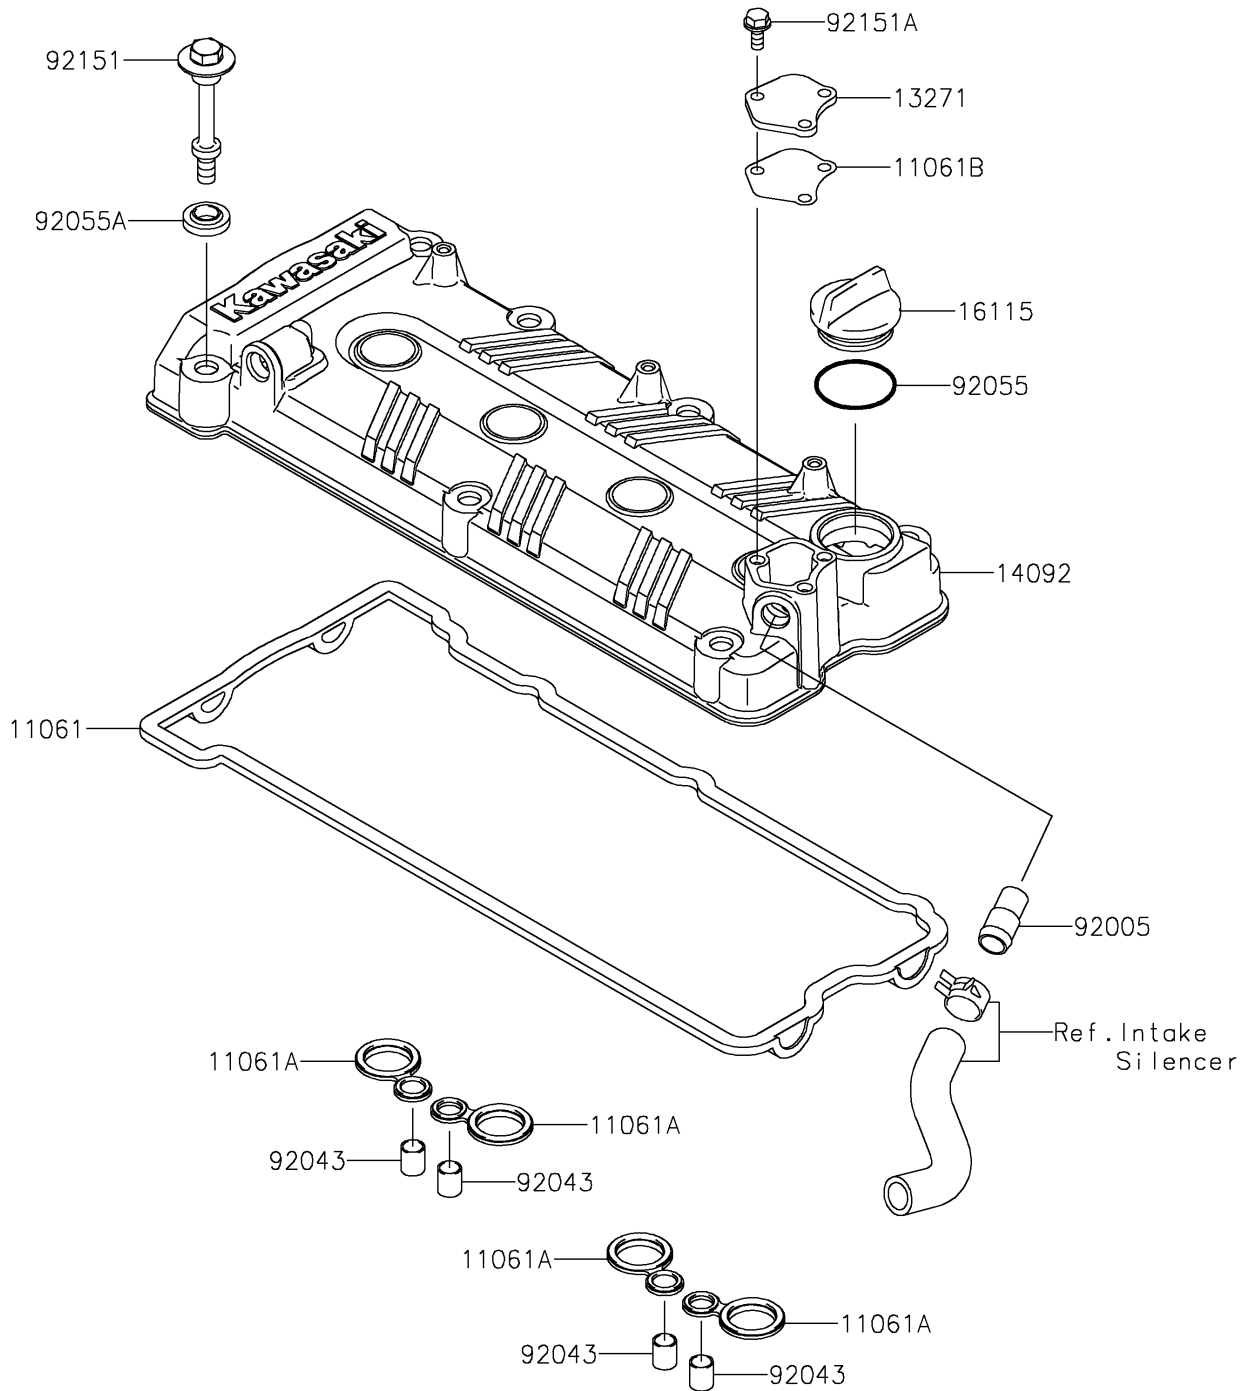

# 2020 JET SKI® ULTRA® LX PARTS DIAGRAM

## Cylinder Head Cover

E1112

## 2020 JET SKI® ULTRA® LX PARTS LIST

### Cylinder Head Cover

ITEM NAME	PART NUMBER	QUANTITY
GASKET,HEAD COVER (Ref # 11061)	11061-0090	1
GASKET,SPARK PLUG HOLE (Ref # 11061A)	11061-0105	4
GASKET,PLATE (Ref # 11061B)	11061-0814	1
PLATE (Ref # 13271)	13271-3898	1
COVER,HEAD (Ref # 14092)	14092-0836	1
CAP-OIL FILLER (Ref # 16115)	16115-1064	1
FITTING (Ref # 92005)	92005-3741	1
PIN,10.1X12X14 (Ref # 92043)	92043-4009	4
RING-O,38X1.9 (Ref # 92055)	92055-1295	1
RING-O,HEAD COVER BOLT (Ref # 92055A)	92055-1352	7
BOLT,HEAD COVER (Ref # 92151)	92151-1221	7
BOLT,6X14 (Ref # 92151A)	92151-3788	3