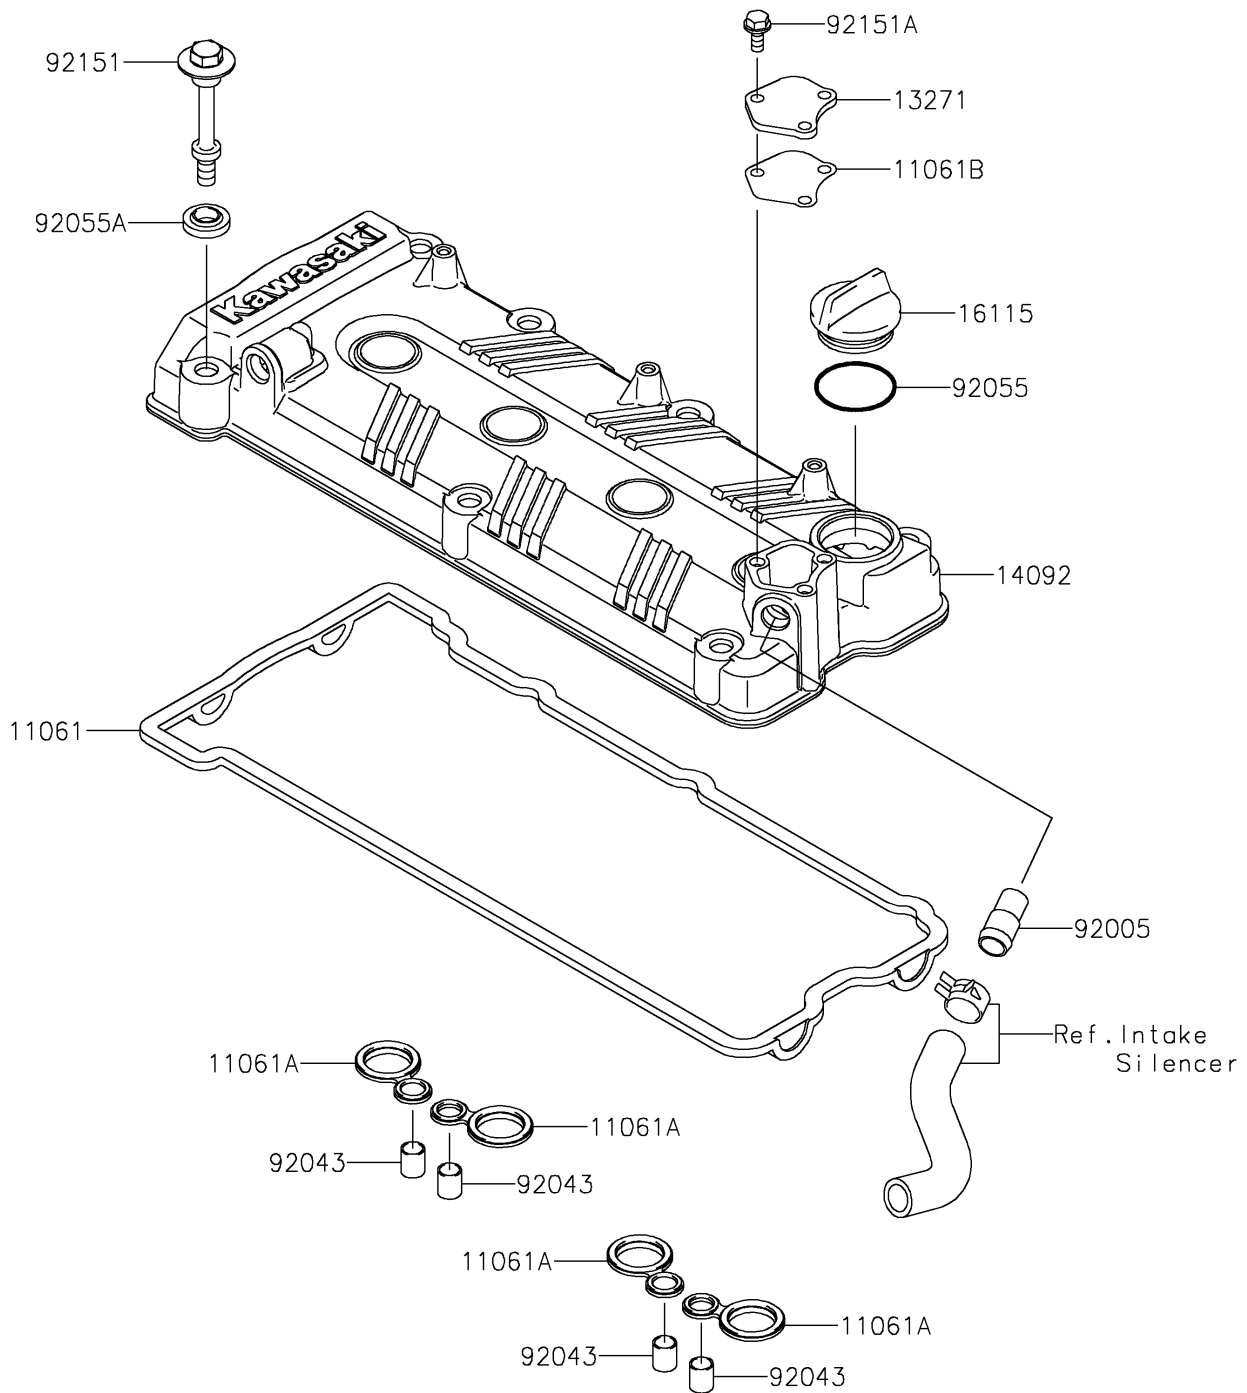

2020 JET SKI® ULTRA® LX PARTS DIAGRAM

Cylinder Head Cover

E1112

2020 JET SKI® ULTRA® LX PARTS LIST

Cylinder Head Cover

ITEM NAME	PART NUMBER	QUANTITY
GASKET,HEAD COVER (Ref # 11061)	11061-0090	1
GASKET,SPARK PLUG HOLE (Ref # 11061A)	11061-0105	1
GASKET,PLATE (Ref # 11061B)	11061-0814	1
PLATE (Ref # 13271)	13271-3898	1
COVER,HEAD (Ref # 14092)	14092-0836	1
CAP-OIL FILLER (Ref # 16115)	16115-1064	1
FITTING (Ref # 92005)	92005-3741	1
PIN,10.1X12X14 (Ref # 92043)	92043-4009	1
RING-O,38X1.9 (Ref # 92055)	92055-1295	1
RING-O,HEAD COVER BOLT (Ref # 92055A)	92055-1352	1
BOLT,HEAD COVER (Ref # 92151)	92151-1221	1
BOLT,6X14 (Ref # 92151A)	92151-3788	1