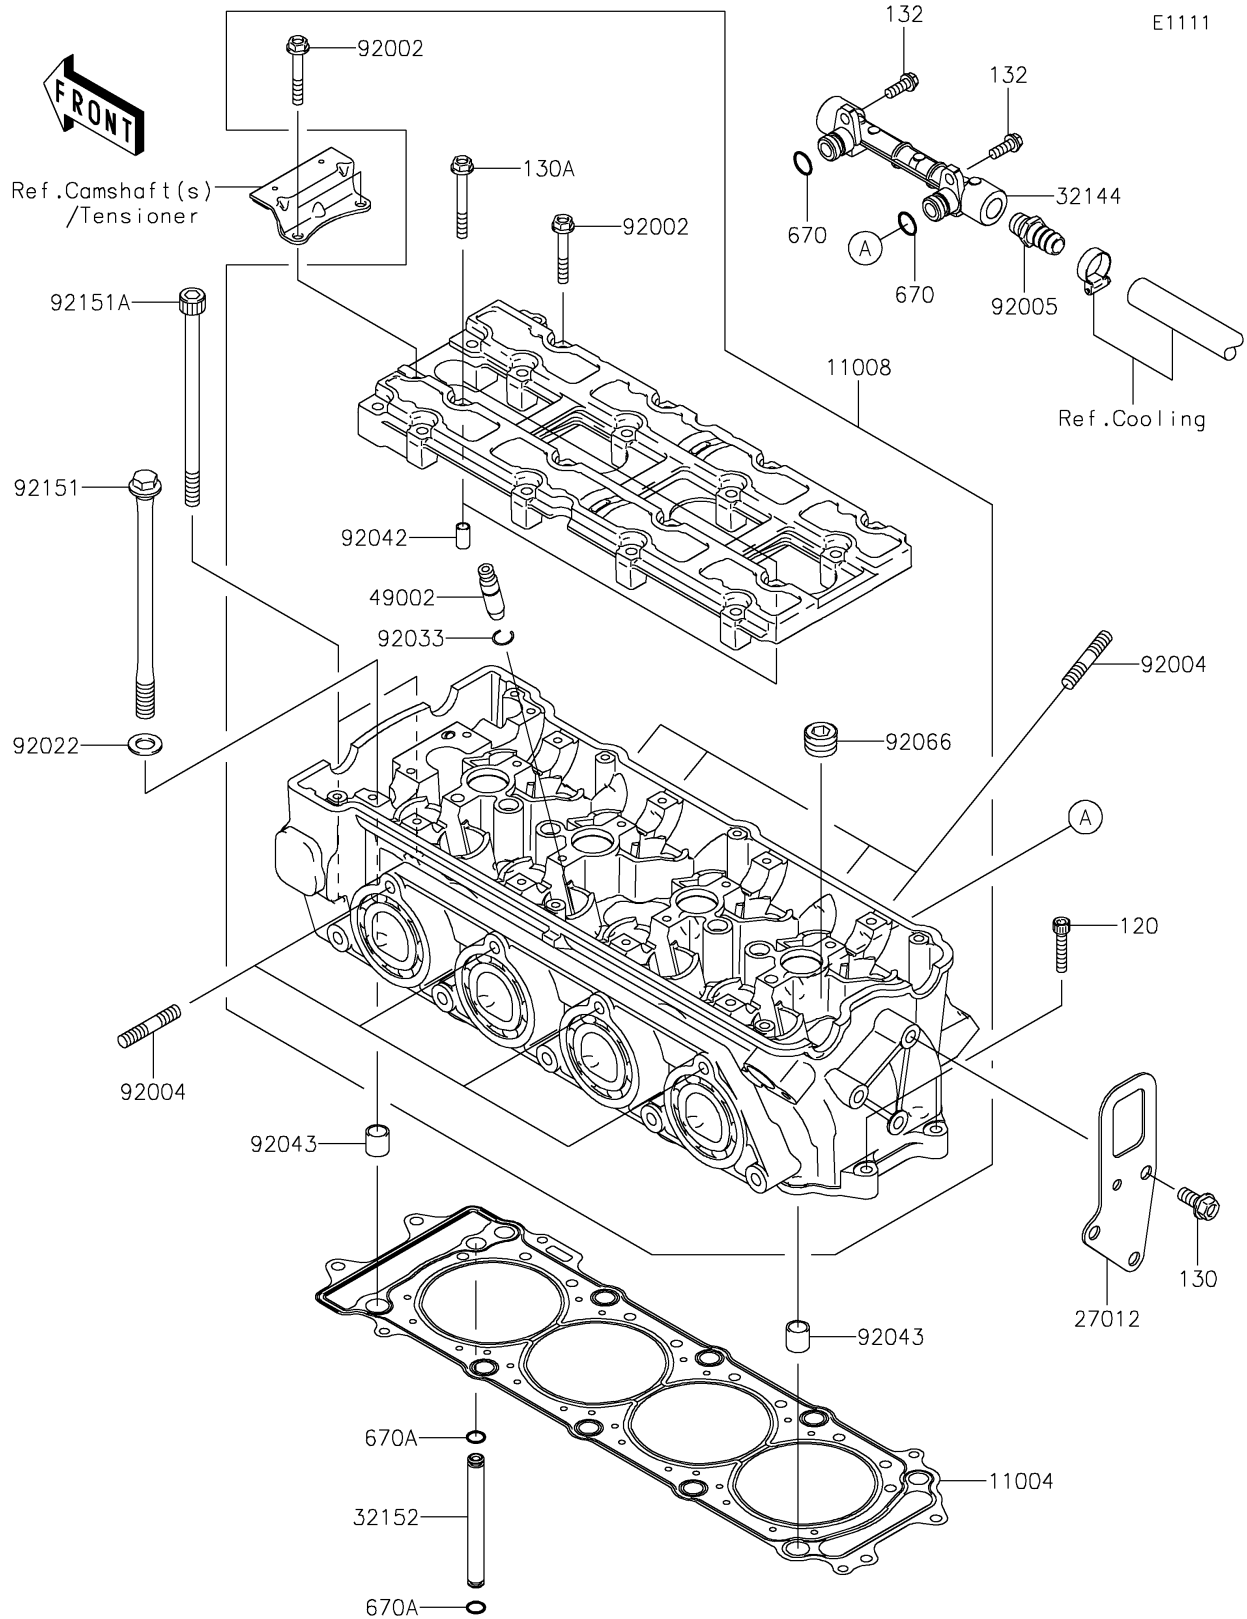

# 2020 JET SKI® ULTRA® LX PARTS DIAGRAM

## Cylinder Head

### Cylinder Head

ITEM NAME	PART NUMBER	QUANTITY
GASKET-HEAD (Ref # 11004)	11004-3721	1
HEAD-COMP-CYLINDER (Ref # 11008)	11008-3709	1
BOLT-SOCKET,6X30 (Ref # 120)	120CD0630	2
BOLT-FLANGED,8X18 (Ref # 130)	130BD0818	3
BOLT-FLANGED,6X50 (Ref # 130A)	130CD0650	2
BOLT-FLANGED-SMALL,6X16 (Ref # 132)	132BD0616	2
HOOK,ENGINE,RR (Ref # 27012)	27012-3863	1
PIPE-ASSY (Ref # 32144)	32144-3709	1
PIPE,OIL (Ref # 32152)	32152-1544	1
GUIDE-VALVE (Ref # 49002)	49002-1140	16
O RING,12MM (Ref # 670)	670B2012	2
O RING,7MM (Ref # 670A)	670D1507	2
BOLT,6X40 (Ref # 92002)	92002-1756	18
STUD,8X30 (Ref # 92004)	92004-3743	8
FITTING (Ref # 92005)	92005-3714	1
WASHER,11.5X20.5X1.6 (Ref # 92022)	92022-1720	10
RING-SNAP (Ref # 92033)	92033-1247	16
PIN,DOWEL,6.3X8X14 (Ref # 92042)	92042-007	2
PIN,14X14 (Ref # 92043)	92043-1593	2
PLUG,PT1/2X12.5 (Ref # 92066)	92066-0002	5
BOLT,11X168 (Ref # 92151)	92151-1513	10
BOLT,SOCKET,7X120 (Ref # 92151A)	92151-1804	2