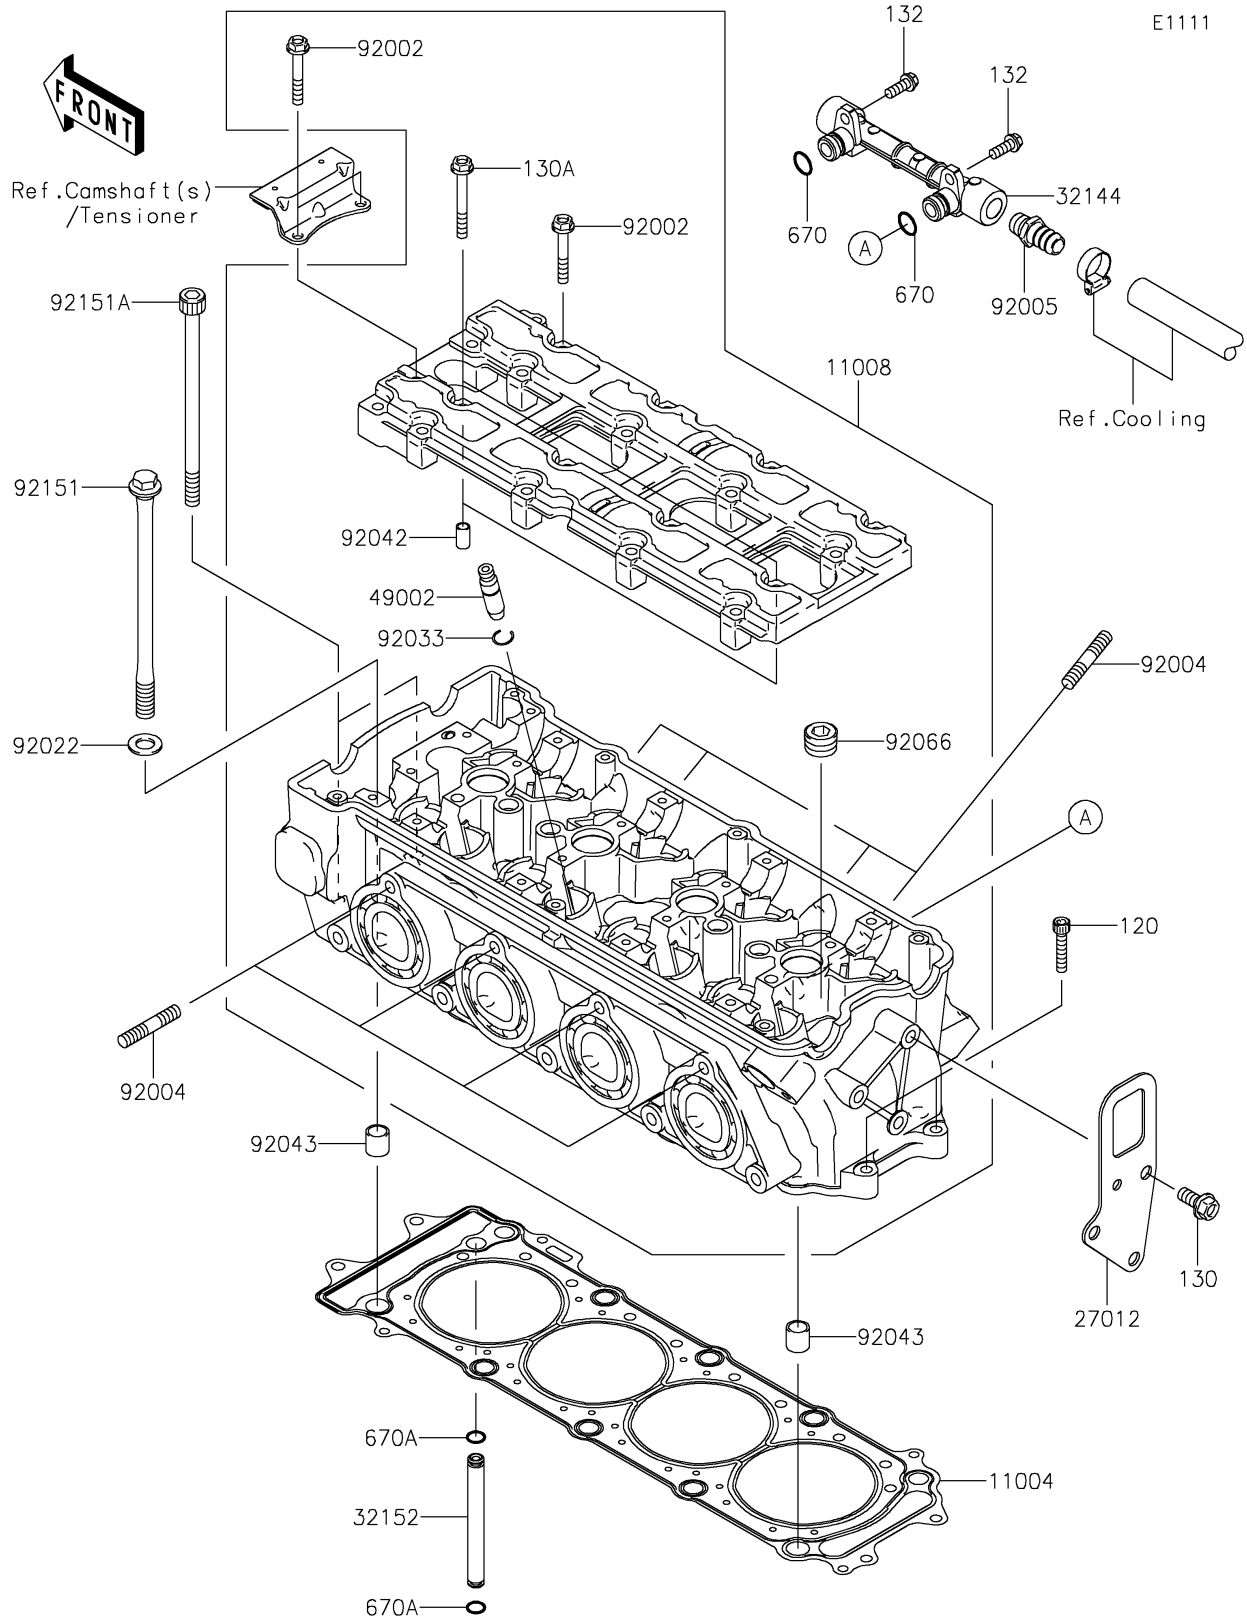

2020 JET SKI® ULTRA® LX PARTS DIAGRAM

Cylinder Head

2020 JET SKI® ULTRA® LX PARTS LIST

Cylinder Head

ITEM NAME	PART NUMBER	QUANTITY
GASKET-HEAD (Ref # 11004)	11004-3721	1
HEAD-COMP-CYLINDER (Ref # 11008)	11008-3709	1
BOLT-SOCKET,6X30 (Ref # 120)	120CD0630	1
BOLT-FLANGED,8X18 (Ref # 130)	130BD0818	1
BOLT-FLANGED,6X50 (Ref # 130A)	130CD0650	1
BOLT-FLANGED-SMALL,6X16 (Ref # 132)	132BD0616	1
HOOK,ENGINE,RR (Ref # 27012)	27012-3863	1
PIPE-ASSY (Ref # 32144)	32144-3709	1
PIPE,OIL (Ref # 32152)	32152-1544	1
GUIDE-VALVE (Ref # 49002)	49002-1140	1
O RING,12MM (Ref # 670)	670B2012	1
O RING,7MM (Ref # 670A)	670D1507	1
BOLT,6X40 (Ref # 92002)	92002-1756	1
STUD,8X30 (Ref # 92004)	92004-3743	1
FITTING (Ref # 92005)	92005-3714	1
WASHER,11.5X20.5X1.6 (Ref # 92022)	92022-1720	1
RING-SNAP (Ref # 92033)	92033-1247	1
PIN,DOWEL,6.3X8X14 (Ref # 92042)	92042-007	1
PIN,14X14 (Ref # 92043)	92043-1593	1
PLUG,PT1/2X12.5 (Ref # 92066)	92066-0002	1
BOLT,11X168 (Ref # 92151)	92151-1513	1
BOLT,SOCKET,7X120 (Ref # 92151A)	92151-1804	1