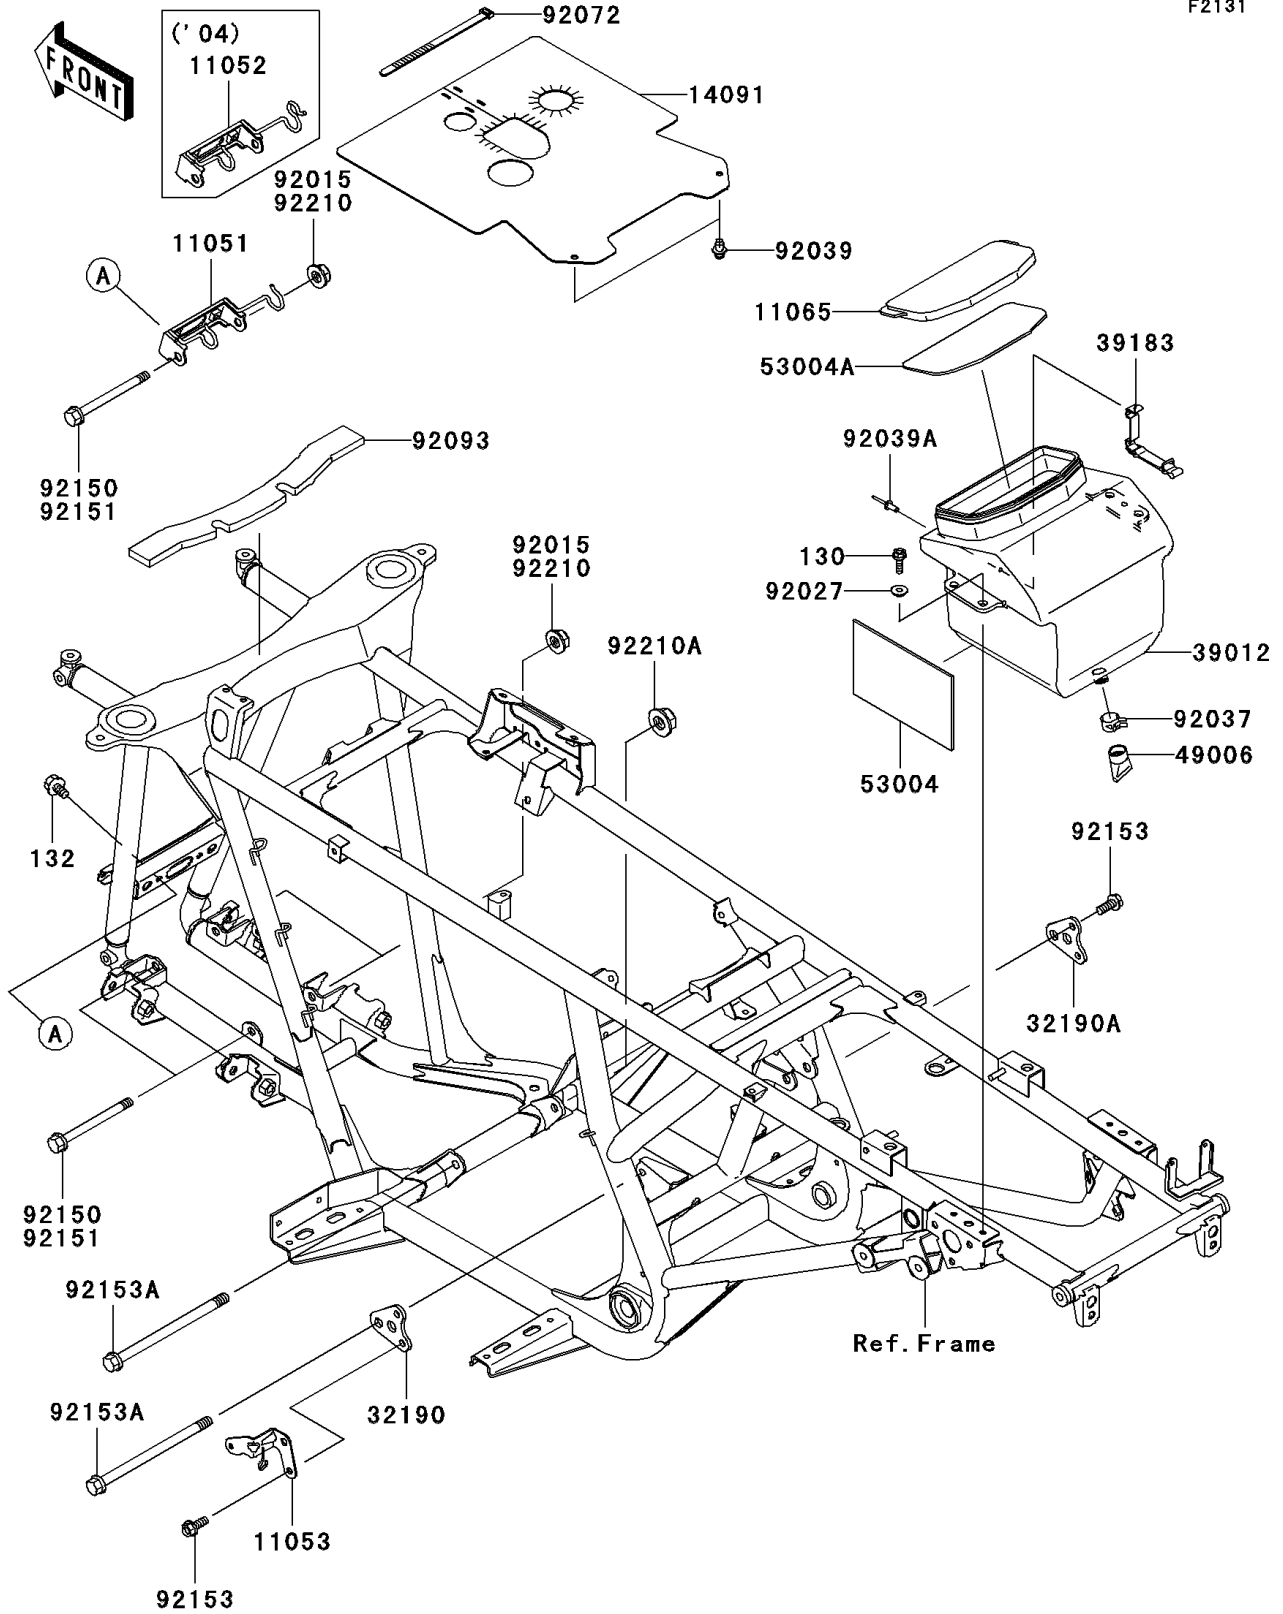

2005 Prairie 700 4x4 Hardwoods Green HD PARTS DIAGRAM

Frame Fittings

F2131

2005 Prairie 700 4x4 Hardwoods Green HD PARTS LIST

Frame Fittings

ITEM NAME	PART NUMBER	QUANTITY
BOLT-FLANGED,6X20 (Ref # 130)	130G0620	4
BOLT-FLANGED-SMALL,8X14 (Ref # 132)	132J0814	2
BRACKET,FRONT DIFF (Ref # 11051)	11051-1929	1
BRACKET,RESERVOIR TANK (Ref # 11053)	11053-0481	1
CAP,STORAGE CASE (Ref # 11065)	11065-1154	1
COVER,FR,UPP (Ref # 14091)	14091-1347	1
BRACKET-ENGINE,RR,UPP,LH (Ref # 32190)	32190-0045	1
BRACKET-ENGINE,RR,UPP,RH (Ref # 32190A)	32190-0046	1
CASE-STORAGE (Ref # 39012)	39012-1064	1
BAND-ASSY,TOOL BAG (Ref # 39183)	39183-1065	1
BOOT (Ref # 49006)	49006-1292	1
MAT,STORAGE CASE (Ref # 53004)	53004-1139	1
MAT,STORAGE CASE CAP (Ref # 53004A)	53004-1147	1
NUT,LOCK,FLANGED,10MM (Ref # 92015)	92015-1717	3
COLLAR (Ref # 92027)	92027-1936	4
CLAMP,HOSE CLIP (Ref # 92037)	92037-1460	1
RIVET (Ref # 92039)	92039-1229	2
RIVET,4.8MM (Ref # 92039A)	92039-3719	2
BAND,L=123 (Ref # 92072)	92072-030	2
SEAL (Ref # 92093)	92093-1555	1
BOLT,FLANGED,10X120 (Ref # 92150)	92150-1642	3
BOLT,FLANGED,8X20 (Ref # 92153)	92153-0948	4
BOLT,FLANGED,12X190 (Ref # 92153A)	92153-1272	2
NUT,LOCK,FLANGED,12MM (Ref # 92210A)	92210-1150	1