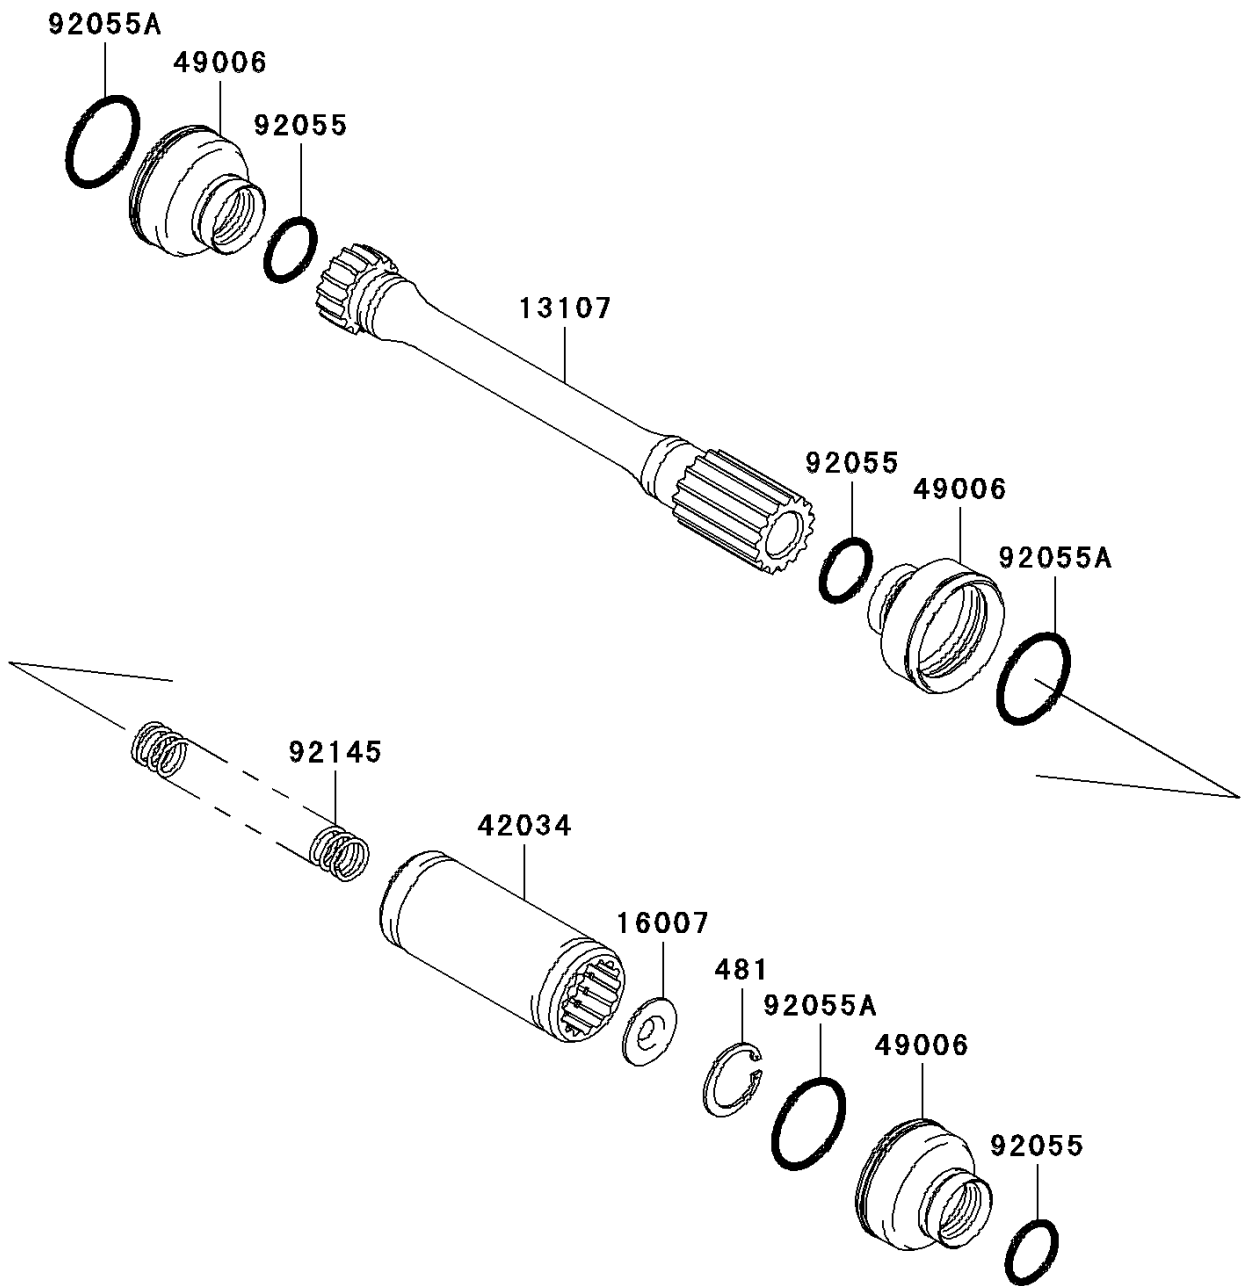

# 2005 Prairie 700 4x4 Hardwoods Green HD PARTS DIAGRAM

Drive Shaft-Propeller

E3135

### Drive Shaft-Propeller

ITEM NAME	PART NUMBER	QUANTITY
CIRCLIP-TYPE-C,25MM (Ref # 481)	481J2500	1
SHAFT,FR PROPELLER SHAFT (Ref # 13107)	13107-1505	1
SEAT-SPRING,PROPELLER SHAFT (Ref # 16007)	16007-1205	1
COUPLING,PROPELLER (Ref # 42034)	42034-1193	1
BOOT (Ref # 49006)	49006-1362	3
RING-O,18X24X3 (Ref # 92055)	92055-1633	3
RING-O,30X35X2.5 (Ref # 92055A)	92055-1693	3
SPRING,PROPELLER SHAFT (Ref # 92145)	92145-1304	1