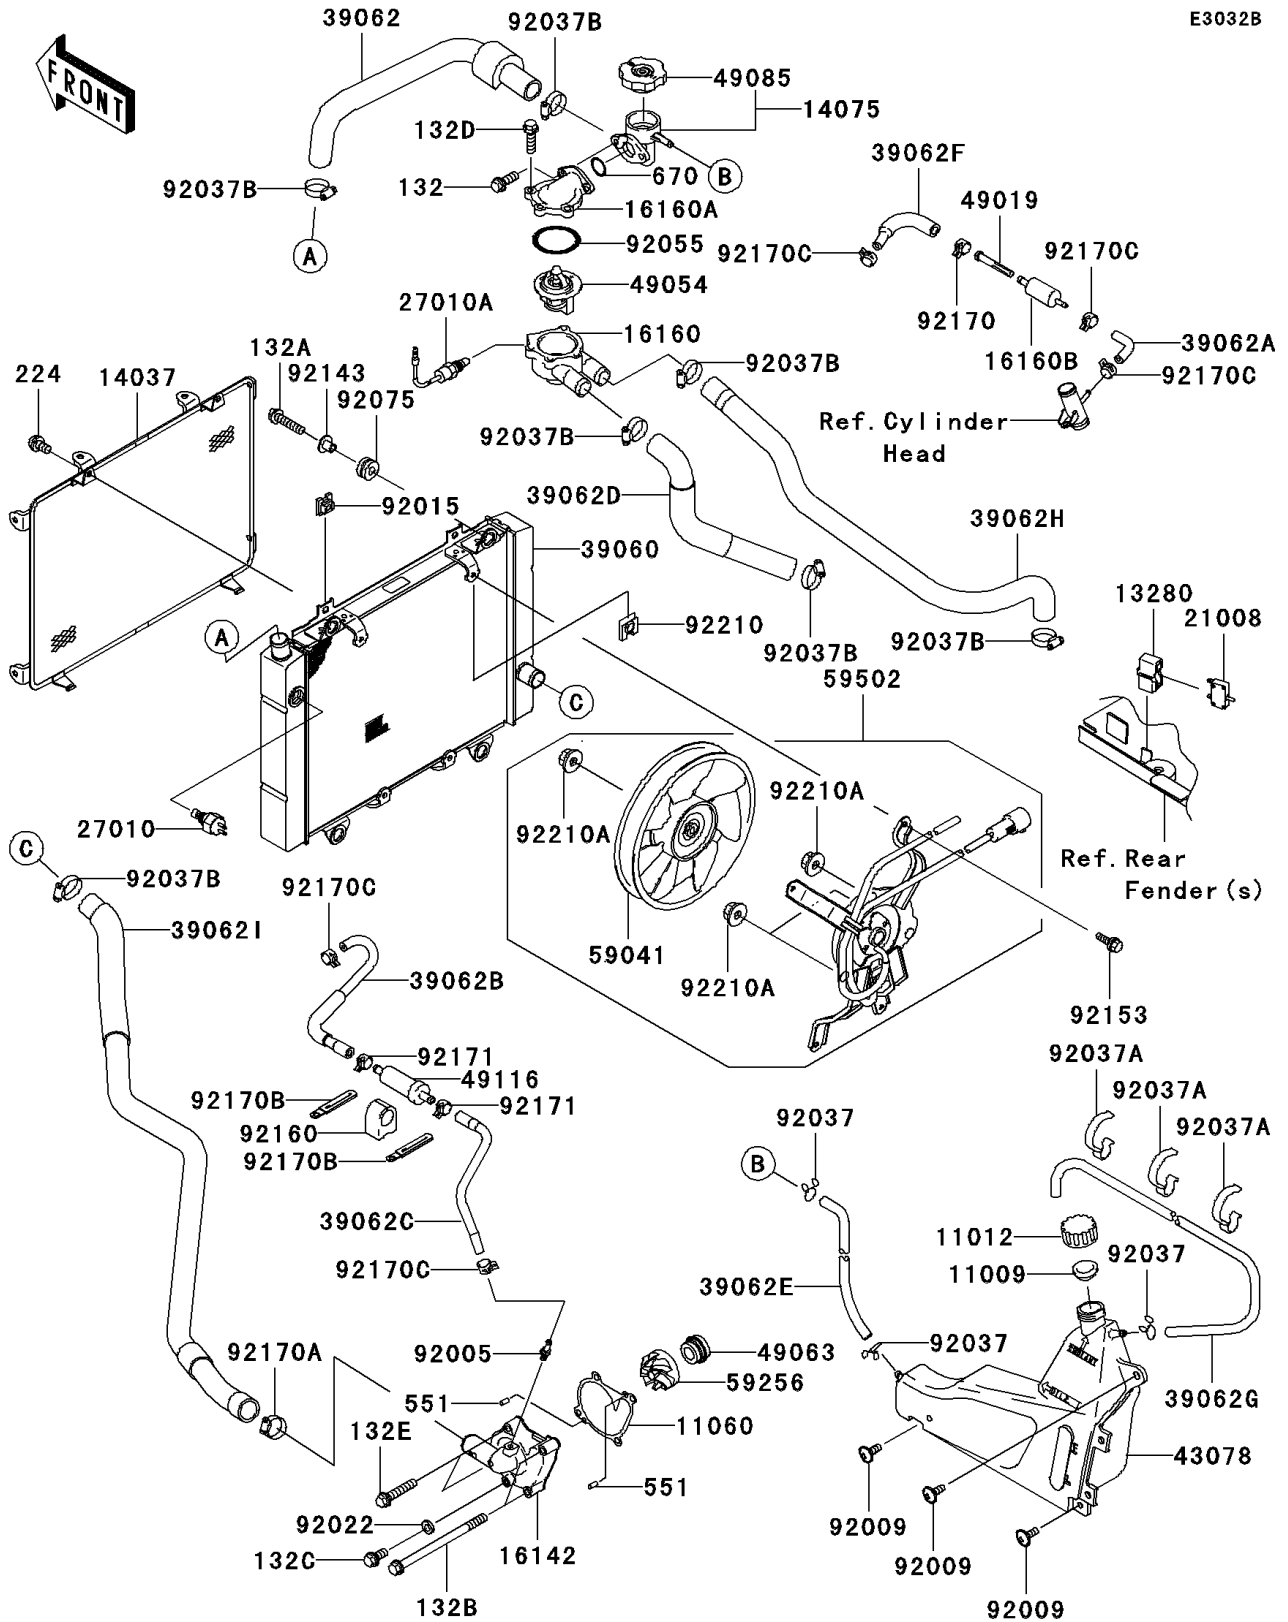

2005 Prairie 700 4x4 Hardwoods Green HD PARTS DIAGRAM

Radiator(B2)

E3032B

2005 Prairie 700 4x4 Hardwoods Green HD PARTS LIST

Radiator(B2)

ITEM NAME	PART NUMBER	QUANTITY
GASKET,RESERVOIR TANK CAP (Ref # 11009)	11009-1145	1
CAP (Ref # 11012)	11012-1084	1
GASKET,WATER PUMP (Ref # 11060)	11060-1964	1
HOLDER,BREAKER (Ref # 13280)	13280-0082	1
SCREEN,RADIATOR (Ref # 14037)	14037-1283	1
CAP-ASSY,PRESSURE (Ref # 14075)	14075-1105	1
COVER-PUMP,WATER (Ref # 16142)	16142-0002	1
BODY,THERMOSTAT,LWR (Ref # 16160)	16160-1112	1
BODY,THERMOSTAT,UPP (Ref # 16160A)	16160-1113	1
BODY (Ref # 16160B)	16160-1359	1
BREAKER,FAN MOTOR (Ref # 21008)	21008-0001	1
SWITCH,FAN (Ref # 27010)	27010-1202	1
SWITCH,SENSOR WATER (Ref # 27010A)	27010-1346	1
RADIATOR (Ref # 39060)	39060-0011	1
HOSE-COOLING,THERMO-RADIATOR (Ref # 39062)	39062-0081	1
HOSE-COOLING,HEAD-FILTER (Ref # 39062A)	39062-1816	1
HOSE-COOLING,CARB-VALVE (Ref # 39062B)	39062-1817	1
HOSE-COOLING,VALVE-WATER PUMP (Ref # 39062C)	39062-1818	1
HOSE-COOLING,HEAD,FR-THERMO (Ref # 39062D)	39062-1820	1
HOSE-COOLING,THERMO-RESERV (Ref # 39062E)	39062-1823	1
HOSE-COOLING,FILTER-CARB (Ref # 39062F)	39062-1858	1
HOSE-COOLING,5.5X10.5X1030 (Ref # 39062G)	39062-1872	1
HOSE-COOLING,HEAD,RR-THERMO (Ref # 39062H)	39062-1874	1
HOSE-COOLING,RADIATOR-PUMP (Ref # 39062I)	39062-1893	1
RESERVOIR (Ref # 43078)	43078-1171	1
FILTER-WATER (Ref # 49019)	49019-1068	1
THERMOSTAT (Ref # 49054)	49054-1055	1
SEAL-MECHANICAL,WATER (Ref # 49063)	49063-1055	1
CAP-ASSY-PRESSURE (Ref # 49085)	49085-1067	1