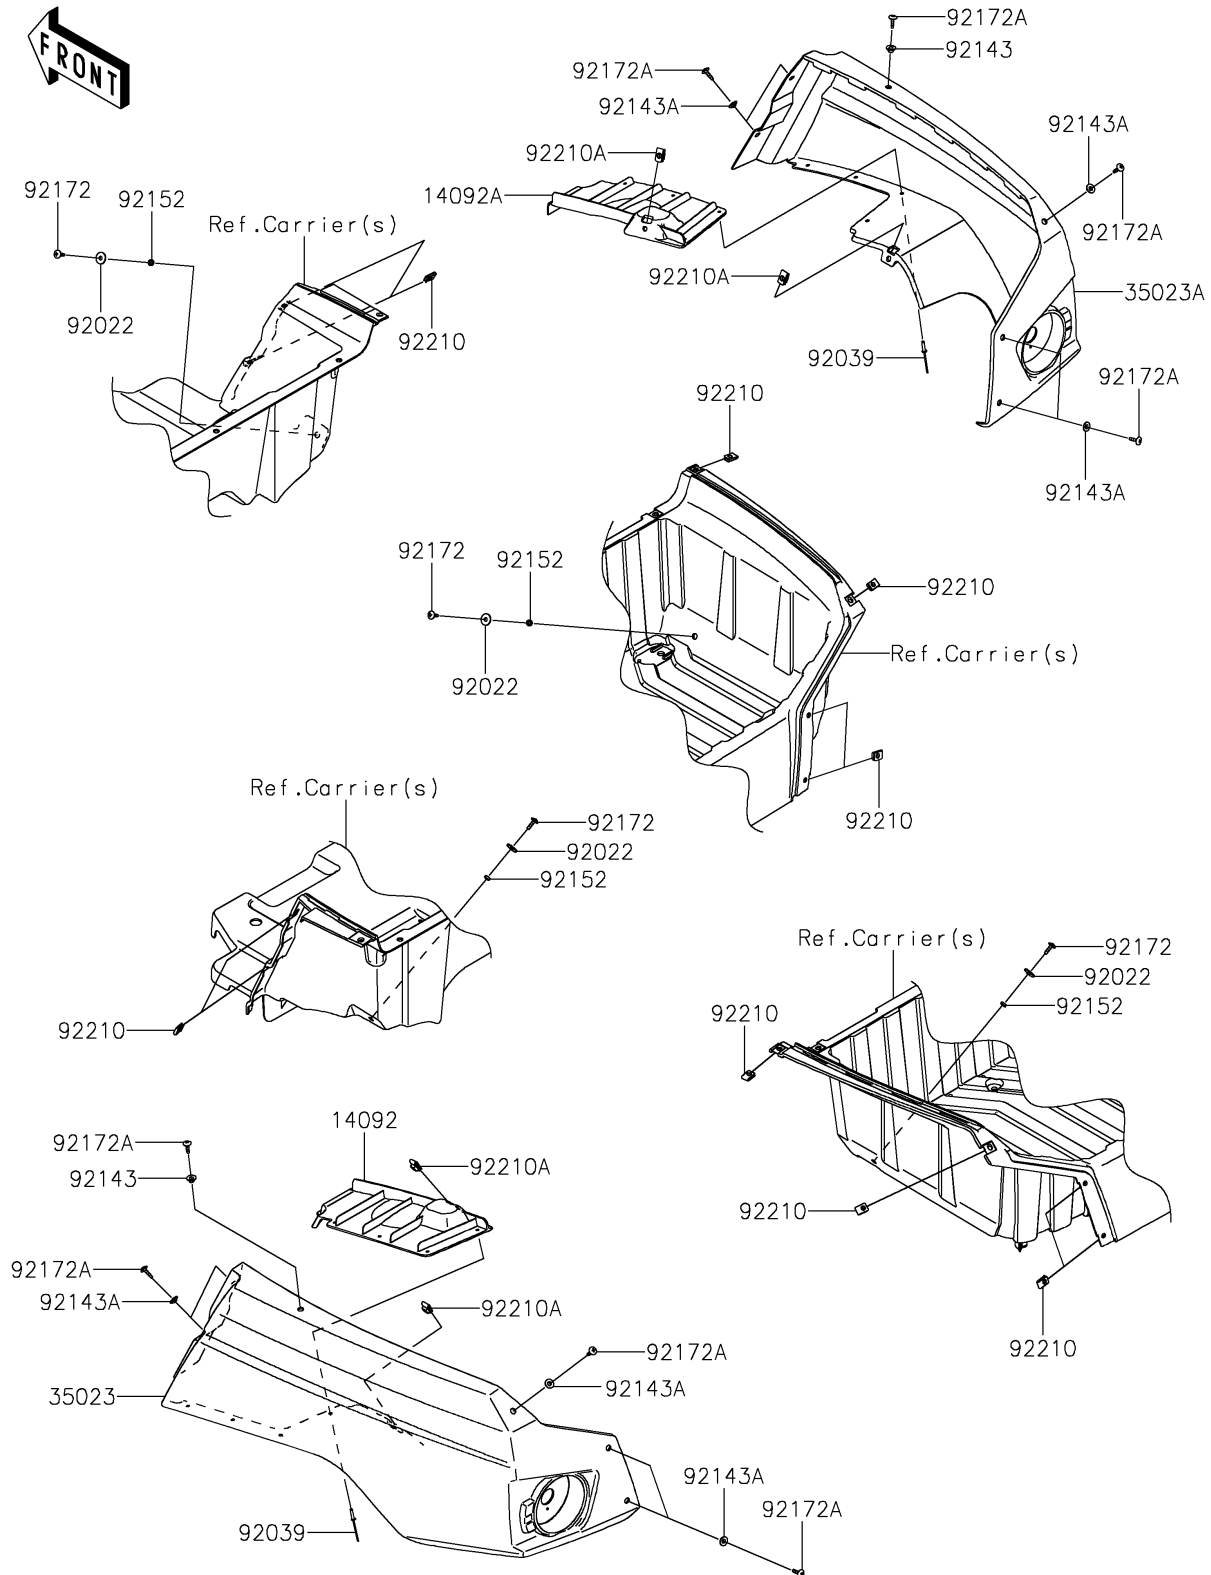

2020 TERYX4™ CAMO PARTS DIAGRAM

Rear Fender(s)

F2172

2020 TERYX4™ CAMO PARTS LIST

Rear Fender(s)

ITEM NAME	PART NUMBER	QUANTITY
COVER,INNER,LH (Ref # 14092)	14092-0863	1
COVER,INNER,RH (Ref # 14092A)	14092-0864	1
FENDER-REAR,LH,CAMOUFLAGE (Ref # 35023)	35023-0322-42H	1
FENDER-REAR,RH,CAMOUFLAGE (Ref # 35023A)	35023-0323-42H	1
WASHER,6.5X20X1.6,BLACK (Ref # 92022)	92022-1346	1
RIVET,5X23.3 (Ref # 92039)	92039-0769	1
COLLAR (Ref # 92143)	92143-1057	1
COLLAR (Ref # 92143A)	92143-1087	1
COLLAR,6.3X10X3 (Ref # 92152)	92152-1834	1
SCREW,6X18 (Ref # 92172)	92172-0002	1
SCREW,TAPPING,6X20 (Ref # 92172A)	92172-0488	1
NUT,LEAF SPRING,6MM (Ref # 92210)	92210-0624	1
NUT,6MM (Ref # 92210A)	92210-0891	1