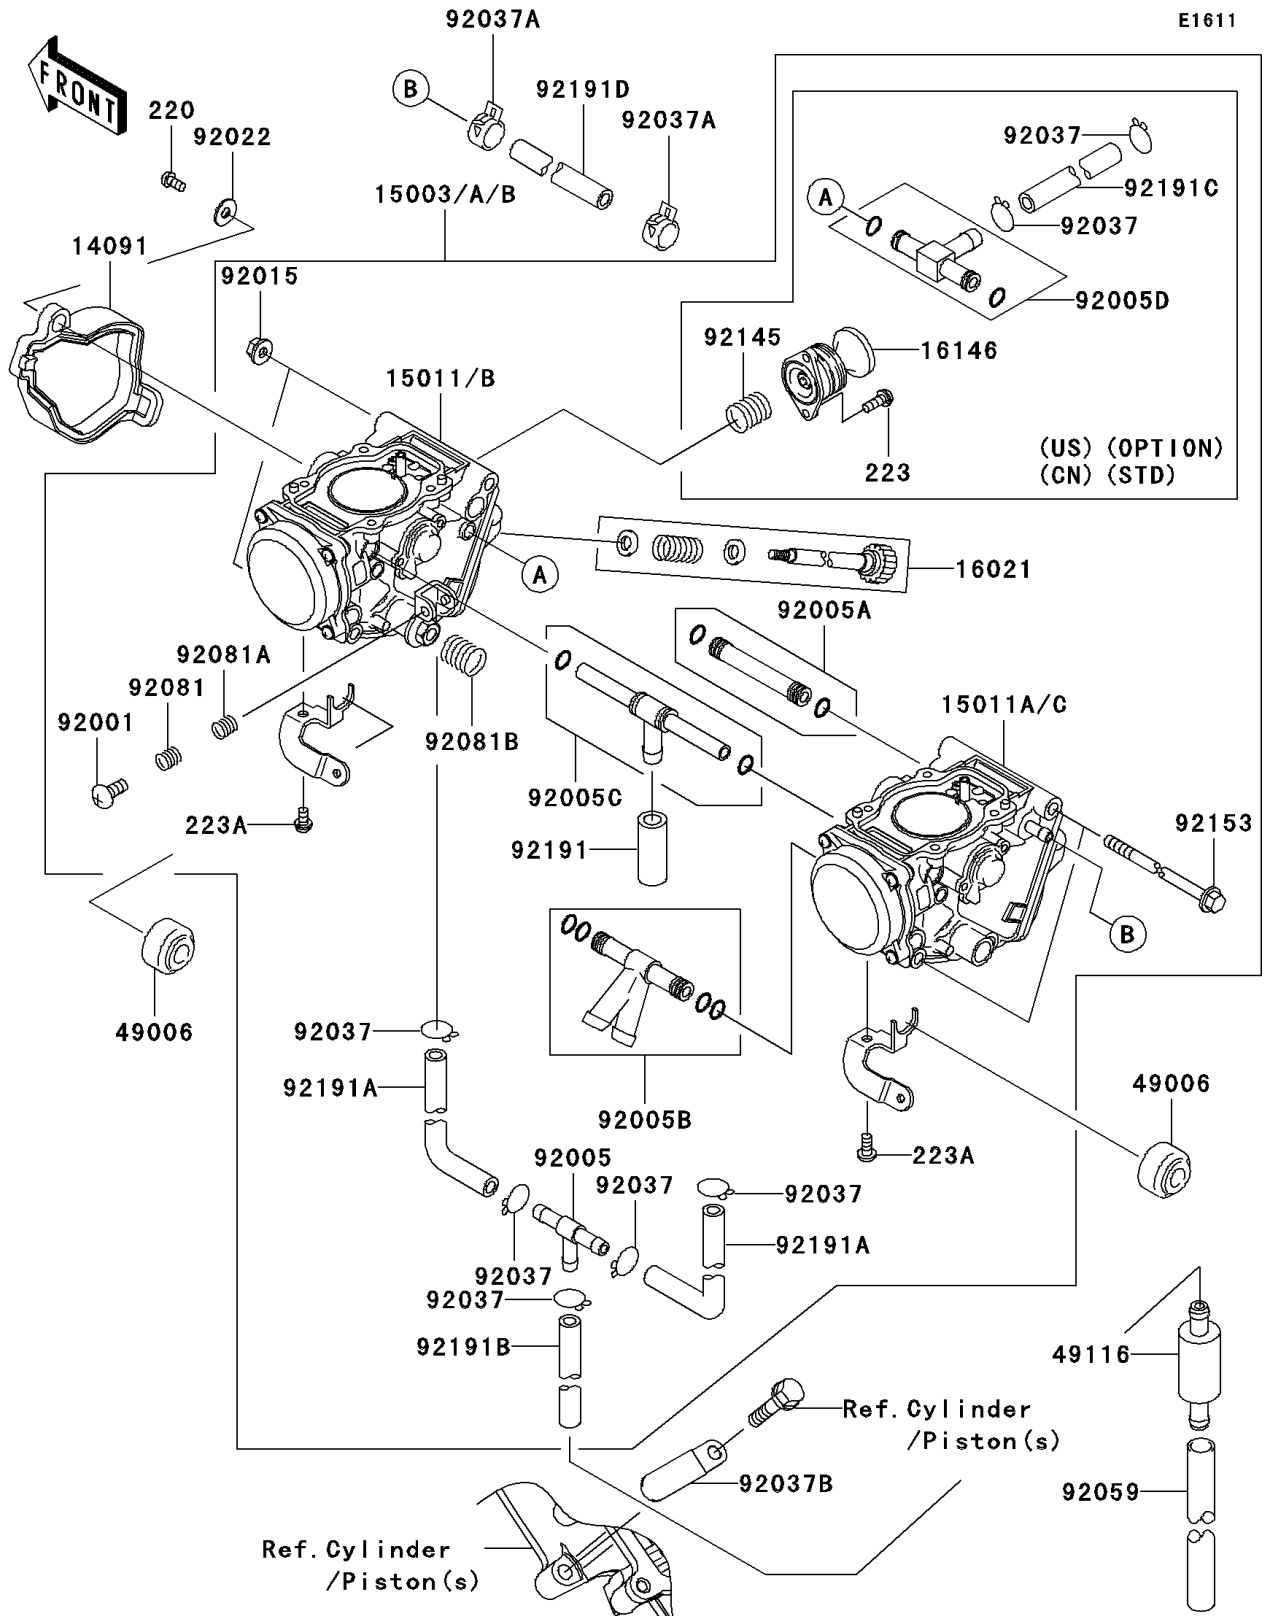

# 2005 Prairie 700 4x4 Hardwoods Green HD PARTS DIAGRAM

Carburetor

## 2005 Prairie 700 4x4 Hardwoods Green HD PARTS LIST

### Carburetor

ITEM NAME	PART NUMBER	QUANTITY
COVER,THROTTLE CABLE (Ref # 14091)	14091-1196	1
CARBURETOR-ASSY,PRIMARY PUMP (Ref # 15003B)	15003-0007	1
SCREW-THROTTLE STOP (Ref # 16021)	16021-1238	1
BOOT,STARTER CABLE (Ref # 49006)	49006-1353	2
VALVE-ASSY (Ref # 49116)	49116-1126	1
BOLT,THROTTLE ADJUST (Ref # 92001)	92001-1998	1
FITTING,FUEL,T-TYPE (Ref # 92005)	92005-1112	1
FITTING (Ref # 92005A)	92005-1375	1
FITTING (Ref # 92005B)	92005-1376	1
FITTING (Ref # 92005C)	92005-1385	1
NUT,FLANGED,5MM (Ref # 92015)	92015-1259	2
WASHER,5.2X13X1 (Ref # 92022)	92022-1380	1
CLAMP,TUBE (Ref # 92037A)	92037-1505	2
CLAMP,L=45 (Ref # 92037B)	92037-1539	1
TUBE,7X10X100 (Ref # 92059)	92059-1736	1
SPRING,THROTTLE ADJUST UPP (Ref # 92081)	92081-1620	1
SPRING,THROTTLE ADJUST LWR (Ref # 92081A)	92081-1621	1
SPRING,THROTTLE ADJUST CNT (Ref # 92081B)	92081-1622	1
BOLT,5X143 (Ref # 92153)	92153-1068	2
TUBE,7X11X25 (Ref # 92191)	92191-1672	1
TUBE,4.5X8X65 (Ref # 92191A)	92191-1673	2
SCREW-PAN-CROS (Ref # 220)	220B0408	1
SCREW-PAN-WS-CROS (Ref # 223A)	223D0408	2
TUBE,4.5X8X420 (Ref # 92191B)	92191-1674	1
TUBE,5.3X10.3X200 (Ref # 92191D)	92191-1694	1
CARBURETOR-ASSY (Ref # 15003)	15003-0006	1
CARBURETOR-ASSY,PRIMARY PUMP (Ref # 15003A)	15003-0007	1
CARBURETOR,FR (Ref # 15011)	15011-0017	1
CARBURETOR,RR (Ref # 15011A)	15011-0018	1

### Carburetor

ITEM NAME	PART NUMBER	QUANTITY
CARBURETOR,FR (Ref # 15011B)	15011-0019	1
CARBURETOR,RR (Ref # 15011C)	15011-0020	1
COVER-ASSY,PRIMING (Ref # 16146)	16146-1225	1
FITTING (Ref # 92005D)	92005-1393	1
CLAMP,TUBE (Ref # 92037)	92037-1201	5
CLAMP,TUBE (Ref # 92037)	92037-1201	7
SPRING,PRIMING (Ref # 92145)	92145-1451	1
SCREW-PAN-WS-CROS (Ref # 223)	223C0412	2
TUBE,4.5X8.5X35 (Ref # 92191C)	92191-1676	1