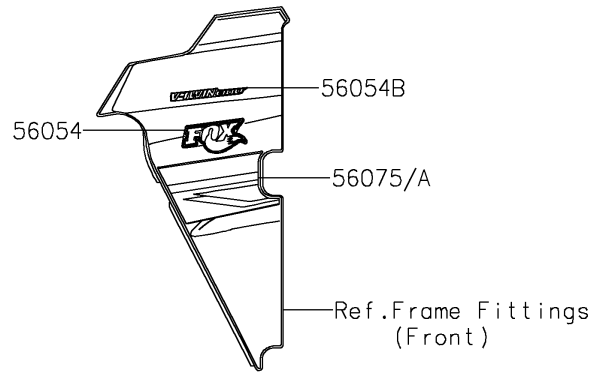

2017 TERYX4™ PARTS DIAGRAM

Decals(Black)(FHF)

F2861A

2017 TERYX4™ PARTS LIST

Decals(Black)(FHF)

ITEM NAME	PART NUMBER	QUANTITY
MARK,SIDE GUARD,FOX (Ref # 56054)	56054-1254	1
MARK,FR FENDER,KAWASAKI (Ref # 56054A)	56054-1845	1
MARK,SIDE GUARD,V-TWIN800 (Ref # 56054B)	56054-1864	1
MARK,FR FENDER,TERYX4 (Ref # 56054C)	56054-2059	1
MARK,DOOR COVER,EPS (Ref # 56054D)	56054-2060	1
PATTERN,SIDE GUARD,LH (Ref # 56075)	56075-1969	1
PATTERN,SIDE GUARD,RH (Ref # 56075A)	56075-1970	1
PATTERN,DOOR COVER,LH,FR (Ref # 56075B)	56075-1971	1
PATTERN,DOOR COVER,RH,FR (Ref # 56075C)	56075-1972	1
PATTERN,DOOR COVER,LH,RR (Ref # 56075D)	56075-2017	1
PATTERN,DOOR COVER,RH,RR (Ref # 56075E)	56075-2018	1
PATTERN,RR FENDER,LH (Ref # 56075F)	56075-2019	1
PATTERN,RR FENDER,RH (Ref # 56075G)	56075-2020	1