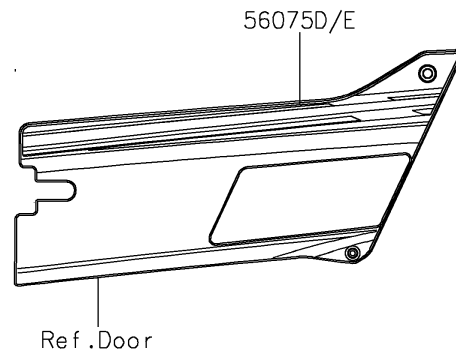

2017 TERYX4™ PARTS DIAGRAM

Decals(Black)(FHF)

F2861A

2017 TERYX4™ PARTS LIST

Decals(Black)(FHF)

ITEM NAME	PART NUMBER	QUANTITY
MARK,SIDE GUARD,FOX (Ref # 56054)	56054-1254	1
MARK,FR FENDER,KAWASAKI (Ref # 56054A)	56054-1845	1
MARK,SIDE GUARD,V-TWIN800 (Ref # 56054B)	56054-1864	1
MARK,FR FENDER,TERYX4 (Ref # 56054C)	56054-2059	1
MARK,DOOR COVER,EPS (Ref # 56054D)	56054-2060	1
PATTERN,SIDE GUARD,LH (Ref # 56075)	56075-1969	1
PATTERN,SIDE GUARD,RH (Ref # 56075A)	56075-1970	1
PATTERN,DOOR COVER,LH,FR (Ref # 56075B)	56075-1971	1
PATTERN,DOOR COVER,RH,FR (Ref # 56075C)	56075-1972	1
PATTERN,DOOR COVER,LH,RR (Ref # 56075D)	56075-2017	1
PATTERN,DOOR COVER,RH,RR (Ref # 56075E)	56075-2018	1
PATTERN,RR FENDER,LH (Ref # 56075F)	56075-2019	1
PATTERN,RR FENDER,RH (Ref # 56075G)	56075-2020	1