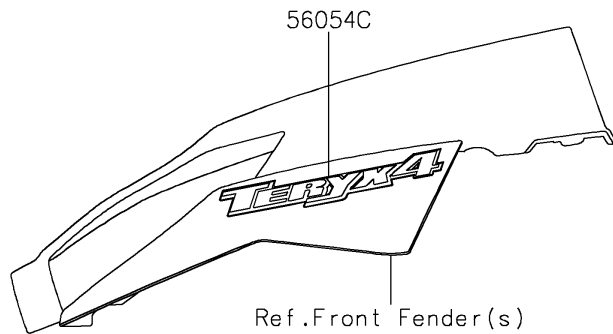

2017 TERYX4™ PARTS DIAGRAM

Decals(Black)(FHF)

F2861A

2017 TERYX4™ PARTS LIST

Decals(Black)(FHF)

ITEM NAME	PART NUMBER	QUANTITY
MARK,SIDE GUARD,FOX (Ref # 56054)	56054-1254	1
MARK,FR FENDER,KAWASAKI (Ref # 56054A)	56054-1845	1
MARK,SIDE GUARD,V-TWIN800 (Ref # 56054B)	56054-1864	1
MARK,FR FENDER,TERYX4 (Ref # 56054C)	56054-2059	1
MARK,DOOR COVER,EPS (Ref # 56054D)	56054-2060	1
PATTERN,SIDE GUARD,LH (Ref # 56075)	56075-1969	1
PATTERN,SIDE GUARD,RH (Ref # 56075A)	56075-1970	1
PATTERN,DOOR COVER,LH,FR (Ref # 56075B)	56075-1971	1
PATTERN,DOOR COVER,RH,FR (Ref # 56075C)	56075-1972	1
PATTERN,DOOR COVER,LH,RR (Ref # 56075D)	56075-2017	1
PATTERN,DOOR COVER,RH,RR (Ref # 56075E)	56075-2018	1
PATTERN,RR FENDER,LH (Ref # 56075F)	56075-2019	1
PATTERN,RR FENDER,RH (Ref # 56075G)	56075-2020	1