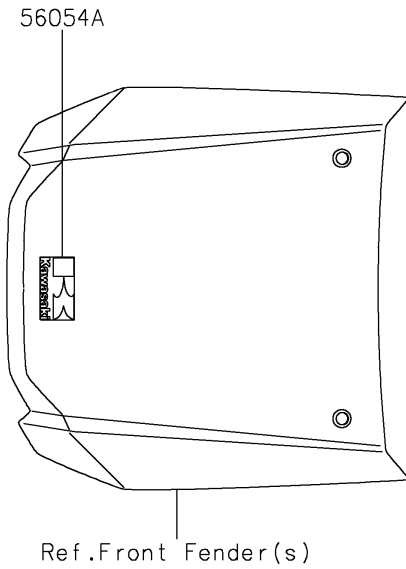

2017 TERYX4™ PARTS DIAGRAM

Decals(Black)(FHF)

F2861A

2017 TERYX4™ PARTS LIST

Decals(Black)(FHF)

ITEM NAME	PART NUMBER	QUANTITY
MARK,SIDE GUARD,FOX (Ref # 56054)	56054-1254	1
MARK,FR FENDER,KAWASAKI (Ref # 56054A)	56054-1845	1
MARK,SIDE GUARD,V-TWIN800 (Ref # 56054B)	56054-1864	1
MARK,FR FENDER,TERYX4 (Ref # 56054C)	56054-2059	1
MARK,DOOR COVER,EPS (Ref # 56054D)	56054-2060	1
PATTERN,SIDE GUARD,LH (Ref # 56075)	56075-1969	1
PATTERN,SIDE GUARD,RH (Ref # 56075A)	56075-1970	1
PATTERN,DOOR COVER,LH,FR (Ref # 56075B)	56075-1971	1
PATTERN,DOOR COVER,RH,FR (Ref # 56075C)	56075-1972	1
PATTERN,DOOR COVER,LH,RR (Ref # 56075D)	56075-2017	1
PATTERN,DOOR COVER,RH,RR (Ref # 56075E)	56075-2018	1
PATTERN,RR FENDER,LH (Ref # 56075F)	56075-2019	1
PATTERN,RR FENDER,RH (Ref # 56075G)	56075-2020	1