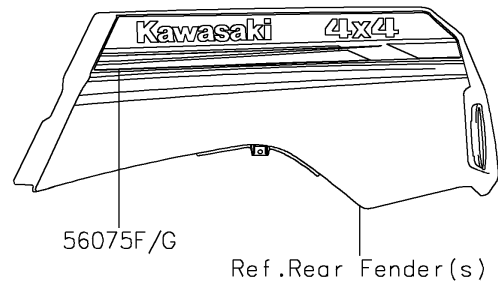

2017 TERYX4™ PARTS DIAGRAM

Decals(Black)(FHF)

F2861A

2017 TERYX4™ PARTS LIST

Decals(Black)(FHF)

ITEM NAME	PART NUMBER	QUANTITY
MARK,SIDE GUARD,FOX (Ref # 56054)	56054-1254	1
MARK,FR FENDER,KAWASAKI (Ref # 56054A)	56054-1845	1
MARK,SIDE GUARD,V-TWIN800 (Ref # 56054B)	56054-1864	1
MARK,FR FENDER,TERYX4 (Ref # 56054C)	56054-2059	1
MARK,DOOR COVER,EPS (Ref # 56054D)	56054-2060	1
PATTERN,SIDE GUARD,LH (Ref # 56075)	56075-1969	1
PATTERN,SIDE GUARD,RH (Ref # 56075A)	56075-1970	1
PATTERN,DOOR COVER,LH,FR (Ref # 56075B)	56075-1971	1
PATTERN,DOOR COVER,RH,FR (Ref # 56075C)	56075-1972	1
PATTERN,DOOR COVER,LH,RR (Ref # 56075D)	56075-2017	1
PATTERN,DOOR COVER,RH,RR (Ref # 56075E)	56075-2018	1
PATTERN,RR FENDER,LH (Ref # 56075F)	56075-2019	1
PATTERN,RR FENDER,RH (Ref # 56075G)	56075-2020	1