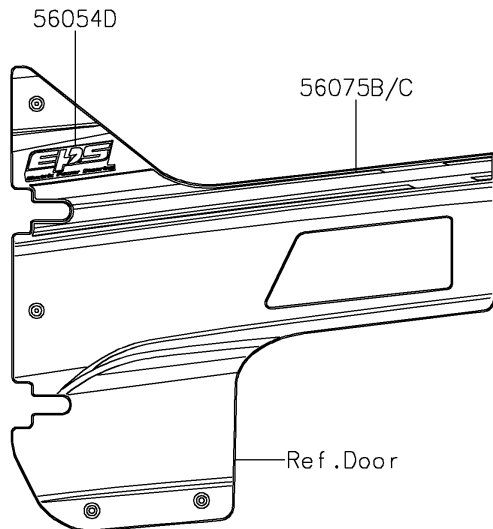

2017 TERYX4™ PARTS DIAGRAM

Decals(Black)(FHF)

F2861A

2017 TERYX4™ PARTS LIST

Decals(Black)(FHF)

ITEM NAME	PART NUMBER	QUANTITY
MARK,SIDE GUARD,FOX (Ref # 56054)	56054-1254	1
MARK,FR FENDER,KAWASAKI (Ref # 56054A)	56054-1845	1
MARK,SIDE GUARD,V-TWIN800 (Ref # 56054B)	56054-1864	1
MARK,FR FENDER,TERYX4 (Ref # 56054C)	56054-2059	1
MARK,DOOR COVER,EPS (Ref # 56054D)	56054-2060	1
PATTERN,SIDE GUARD,LH (Ref # 56075)	56075-1969	1
PATTERN,SIDE GUARD,RH (Ref # 56075A)	56075-1970	1
PATTERN,DOOR COVER,LH,FR (Ref # 56075B)	56075-1971	1
PATTERN,DOOR COVER,RH,FR (Ref # 56075C)	56075-1972	1
PATTERN,DOOR COVER,LH,RR (Ref # 56075D)	56075-2017	1
PATTERN,DOOR COVER,RH,RR (Ref # 56075E)	56075-2018	1
PATTERN,RR FENDER,LH (Ref # 56075F)	56075-2019	1
PATTERN,RR FENDER,RH (Ref # 56075G)	56075-2020	1