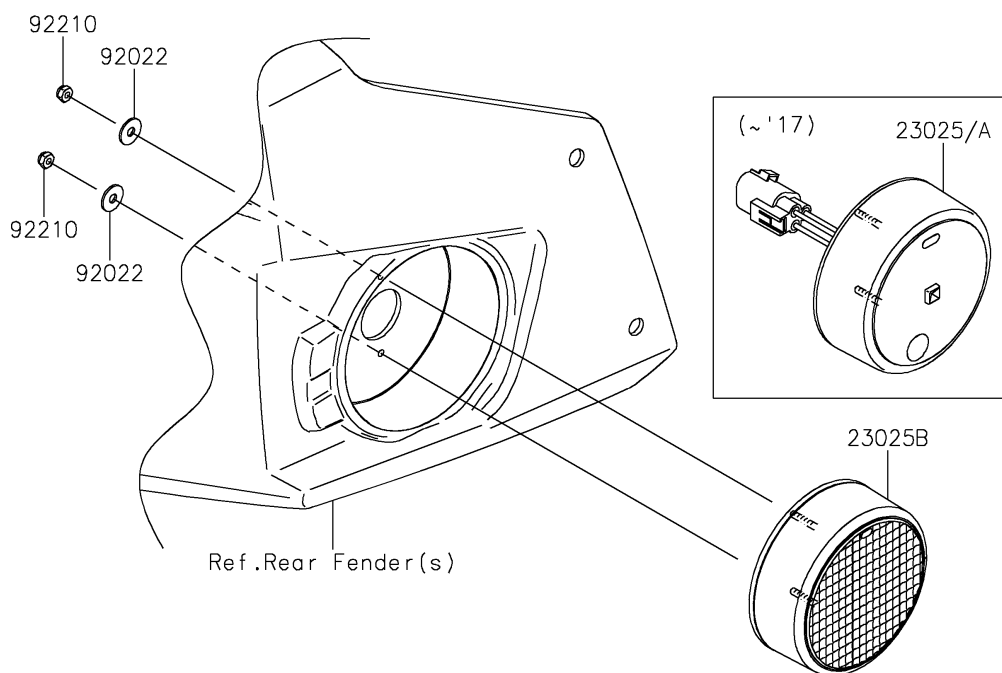

2017 TERYX4™ PARTS DIAGRAM

Taillight(s)

F2720

2017 TERYX4™ PARTS LIST

Taillight(s)

ITEM NAME	PART NUMBER	QUANTITY
LAMP-TAIL (Ref # 23025A)	23025-0356	1
WASHER,4.3X12.5X1 (Ref # 92022)	92022-1949	1
NUT (Ref # 92210)	92210-0722	1