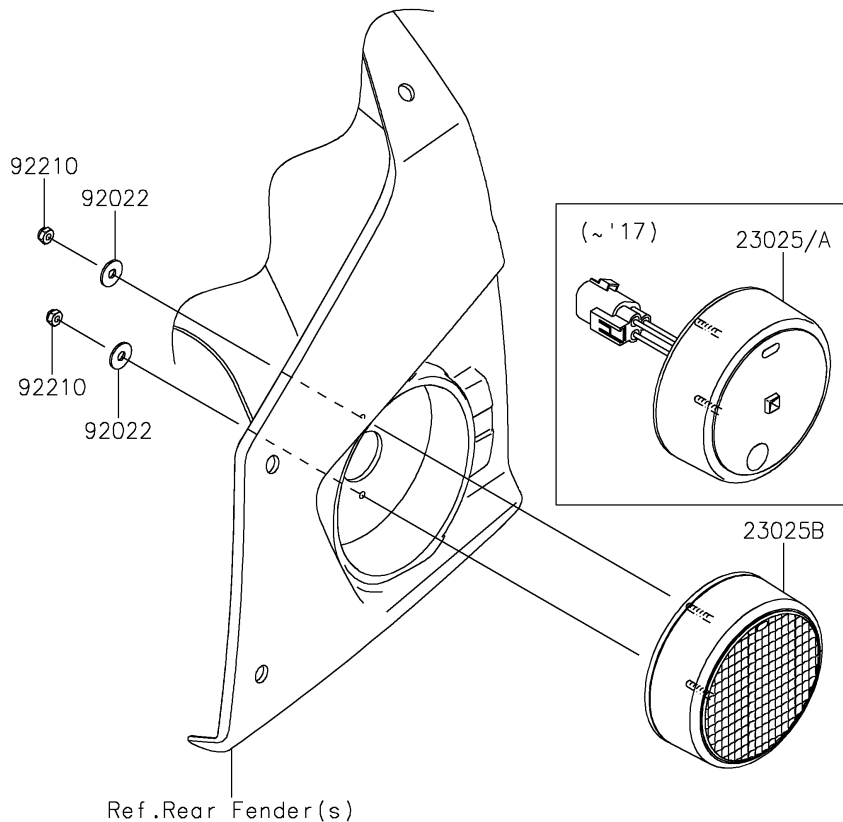

2017 TERYX4™ PARTS DIAGRAM

Taillight(s)

F2720

2017 TERYX4™ PARTS LIST

Taillight(s)

ITEM NAME	PART NUMBER	QUANTITY
LAMP-TAIL (Ref # 23025A)	23025-0356	1
WASHER,4.3X12.5X1 (Ref # 92022)	92022-1949	1
NUT (Ref # 92210)	92210-0722	1