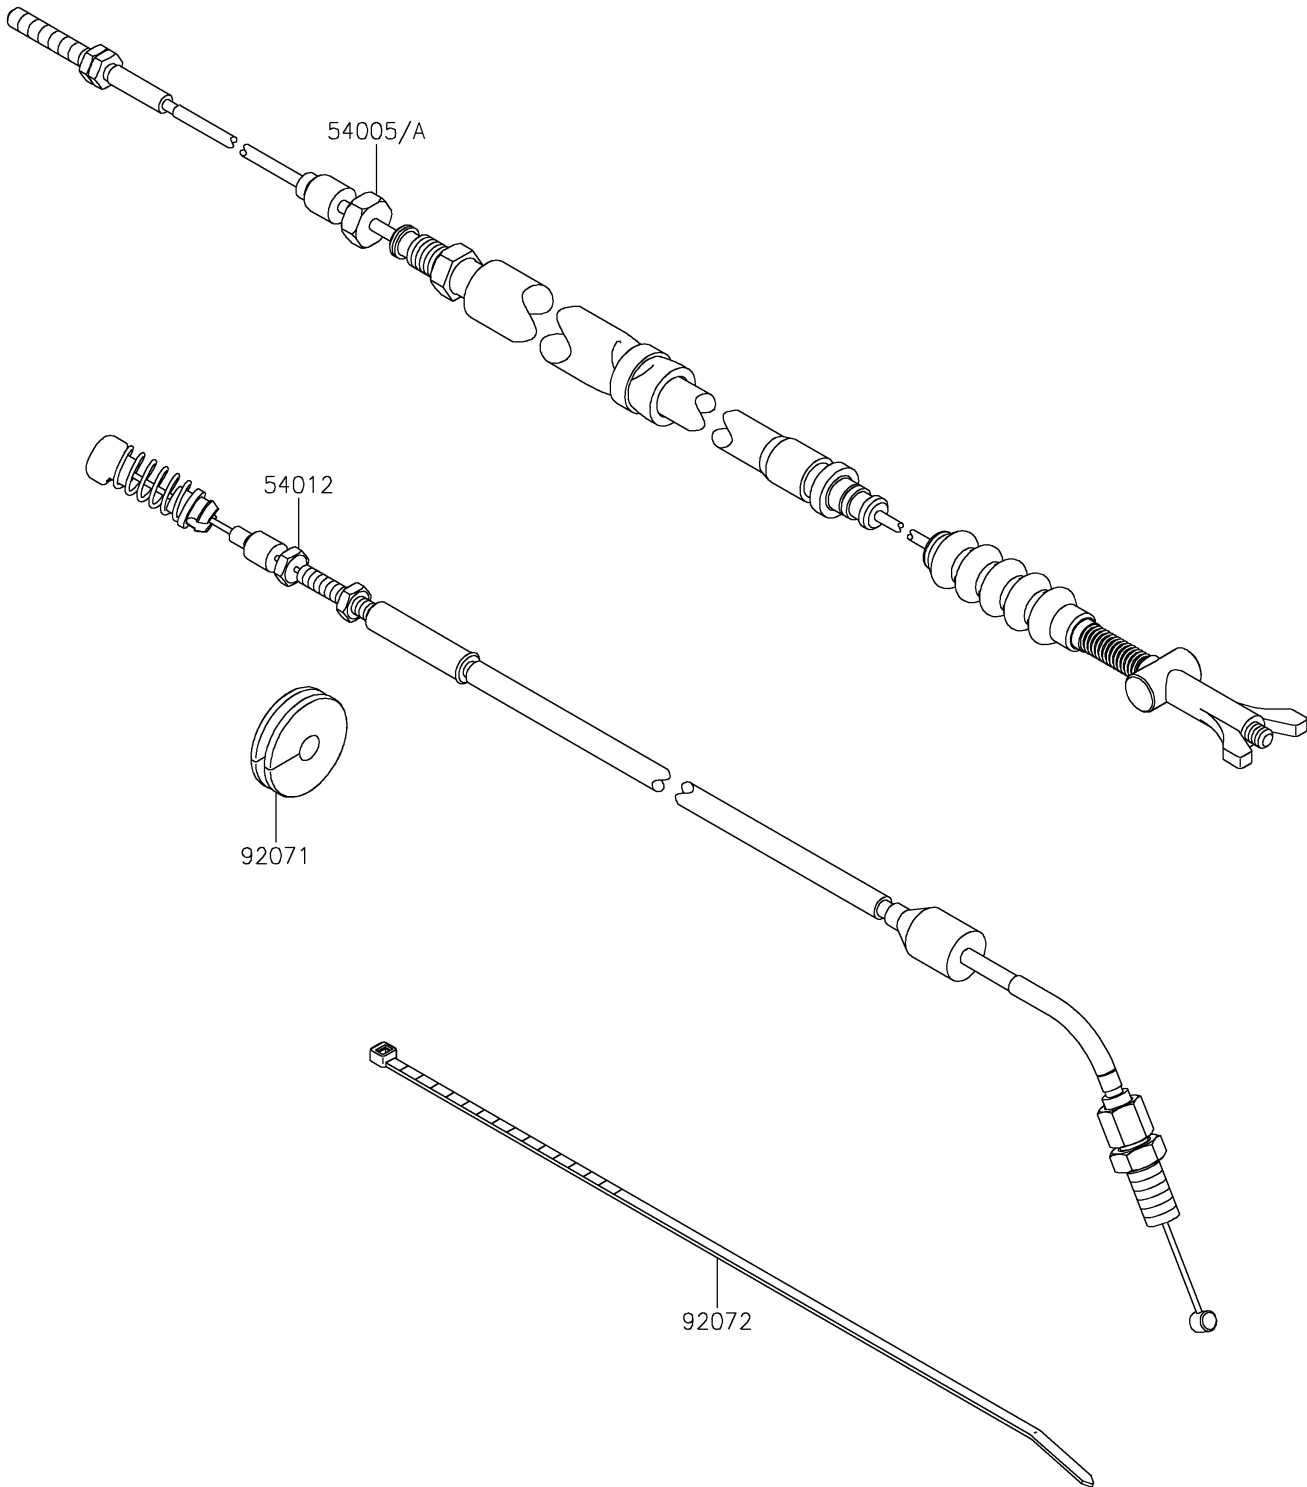

2017 TERYX4™ PARTS DIAGRAM

Cables

F2540

2017 TERYX4™ PARTS LIST

Cables

ITEM NAME	PART NUMBER	QUANTITY
CABLE-BRAKE (Ref # 54005A)	54005-0042	1
CABLE-THROTTLE (Ref # 54012)	54012-0700	1
GROMMET (Ref # 92071)	92071-1136	1
BAND,L=292.1 (Ref # 92072)	92072-3509	1