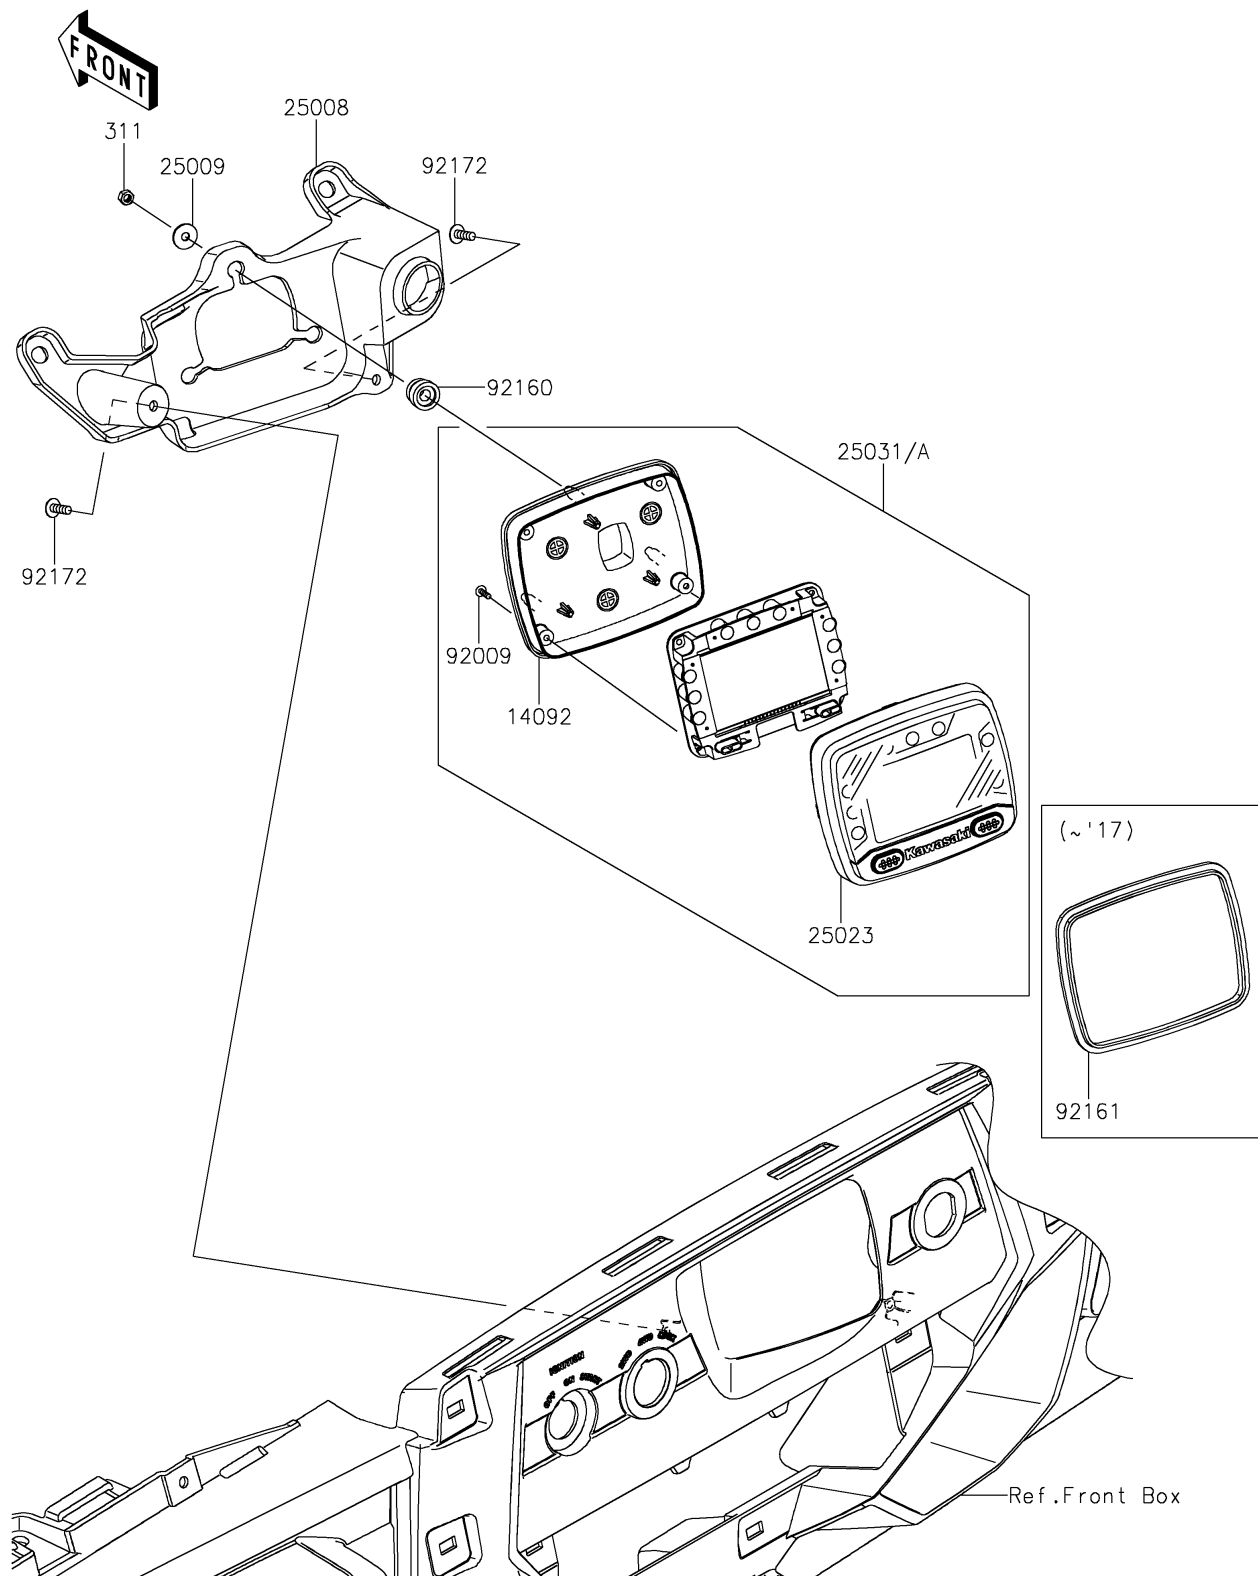

2017 TERYX4™ PARTS DIAGRAM

Meter(s)

F2530

2017 TERYX4™ PARTS LIST

Meter(s)

ITEM NAME	PART NUMBER	QUANTITY
COVER,METER,LWR (Ref # 14092)	14092-0834	1
BRACKET-METER (Ref # 25008)	25008-0043	1
WASHER,5.2X16X1.2 (Ref # 25009)	25009-004	1
COVER-METER CASE,UPP (Ref # 25023)	25023-0075	1
METER-ASSY,LCD (Ref # 25031A)	25031-0692	1
NUT-HEX,5MM (Ref # 311)	311AB0500	1
SCREW,TAPPING,3X12 (Ref # 92009)	92009-1255	1
DAMPER (Ref # 92160)	92160-1460	1
DAMPER,METER (Ref # 92161)	92161-0906	1
SCREW,TAPPING,5X14 (Ref # 92172)	92172-0265	1