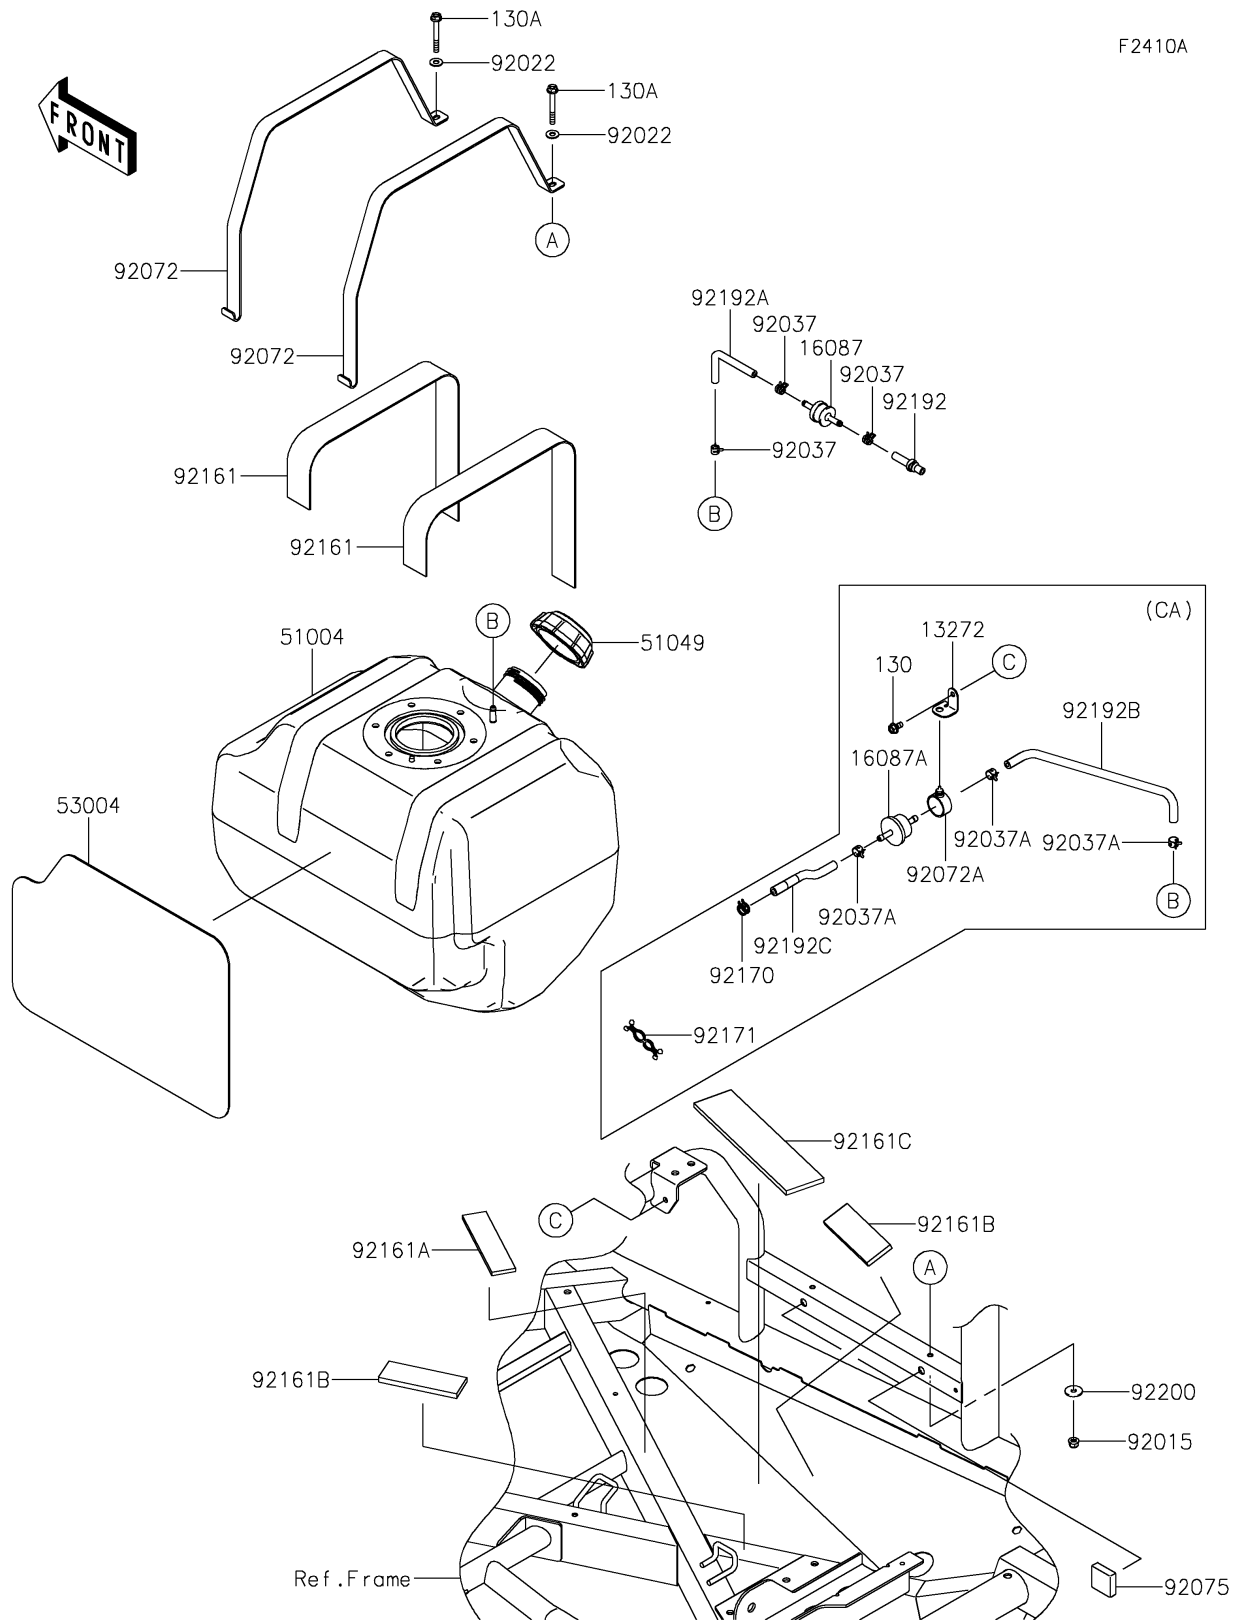

2020 TERYX4™ PARTS DIAGRAM

Fuel Tank(FLF)

2020 TERYX4™ PARTS LIST

Fuel Tank(FLF)

ITEM NAME	PART NUMBER	QUANTITY
BOLT-FLANGED,6X12 (Ref # 130)	130BA0612	1
BOLT-FLANGED,6X50 (Ref # 130A)	130BA0650	1
PLATE (Ref # 13272)	13272-2276	1
VALVE-CHECK (Ref # 16087)	16087-0008	1
VALVE-CHECK (Ref # 16087A)	16087-0011	1
TANK-FUEL (Ref # 51004)	51004-0002	1
CAP-TANK,FUEL (Ref # 51049)	51049-0718	1
MAT (Ref # 53004)	53004-0554	1
NUT,LOCK,FLANGED,6MM (Ref # 92015)	92015-1339	1
WASHER,7X16X1.2 (Ref # 92022)	92022-1344	1
CLAMP,TUBE (Ref # 92037)	92037-1461	1
CLAMP (Ref # 92037A)	92037-2113	1
BAND,FUEL TANK (Ref # 92072)	92072-0704	1
BAND (Ref # 92072A)	92072-0852	1
DAMPER (Ref # 92075)	92075-1882	1
DAMPER,FUEL TANK (Ref # 92161)	92161-0794	1
DAMPER,31.1X130X5 (Ref # 92161A)	92161-0936	1
DAMPER,38X105X7 (Ref # 92161B)	92161-0948	1
DAMPER,55X225X6.35 (Ref # 92161C)	92161-1811	1
CLAMP (Ref # 92170)	92170-2082	1
CLAMP (Ref # 92171)	92171-0476	1
TUBE,FRAME PIPE-CHECK VALVE (Ref # 92192)	92192-0068	1
TUBE,VENT (Ref # 92192A)	92192-0949	1
TUBE,5X10.4X40/240 (Ref # 92192B)	92192-1735	1
TUBE,FILTER-CHECK VALVE (Ref # 92192C)	92192-2259	1
WASHER,6.5X22X1.6 (Ref # 92200)	92200-1087	1