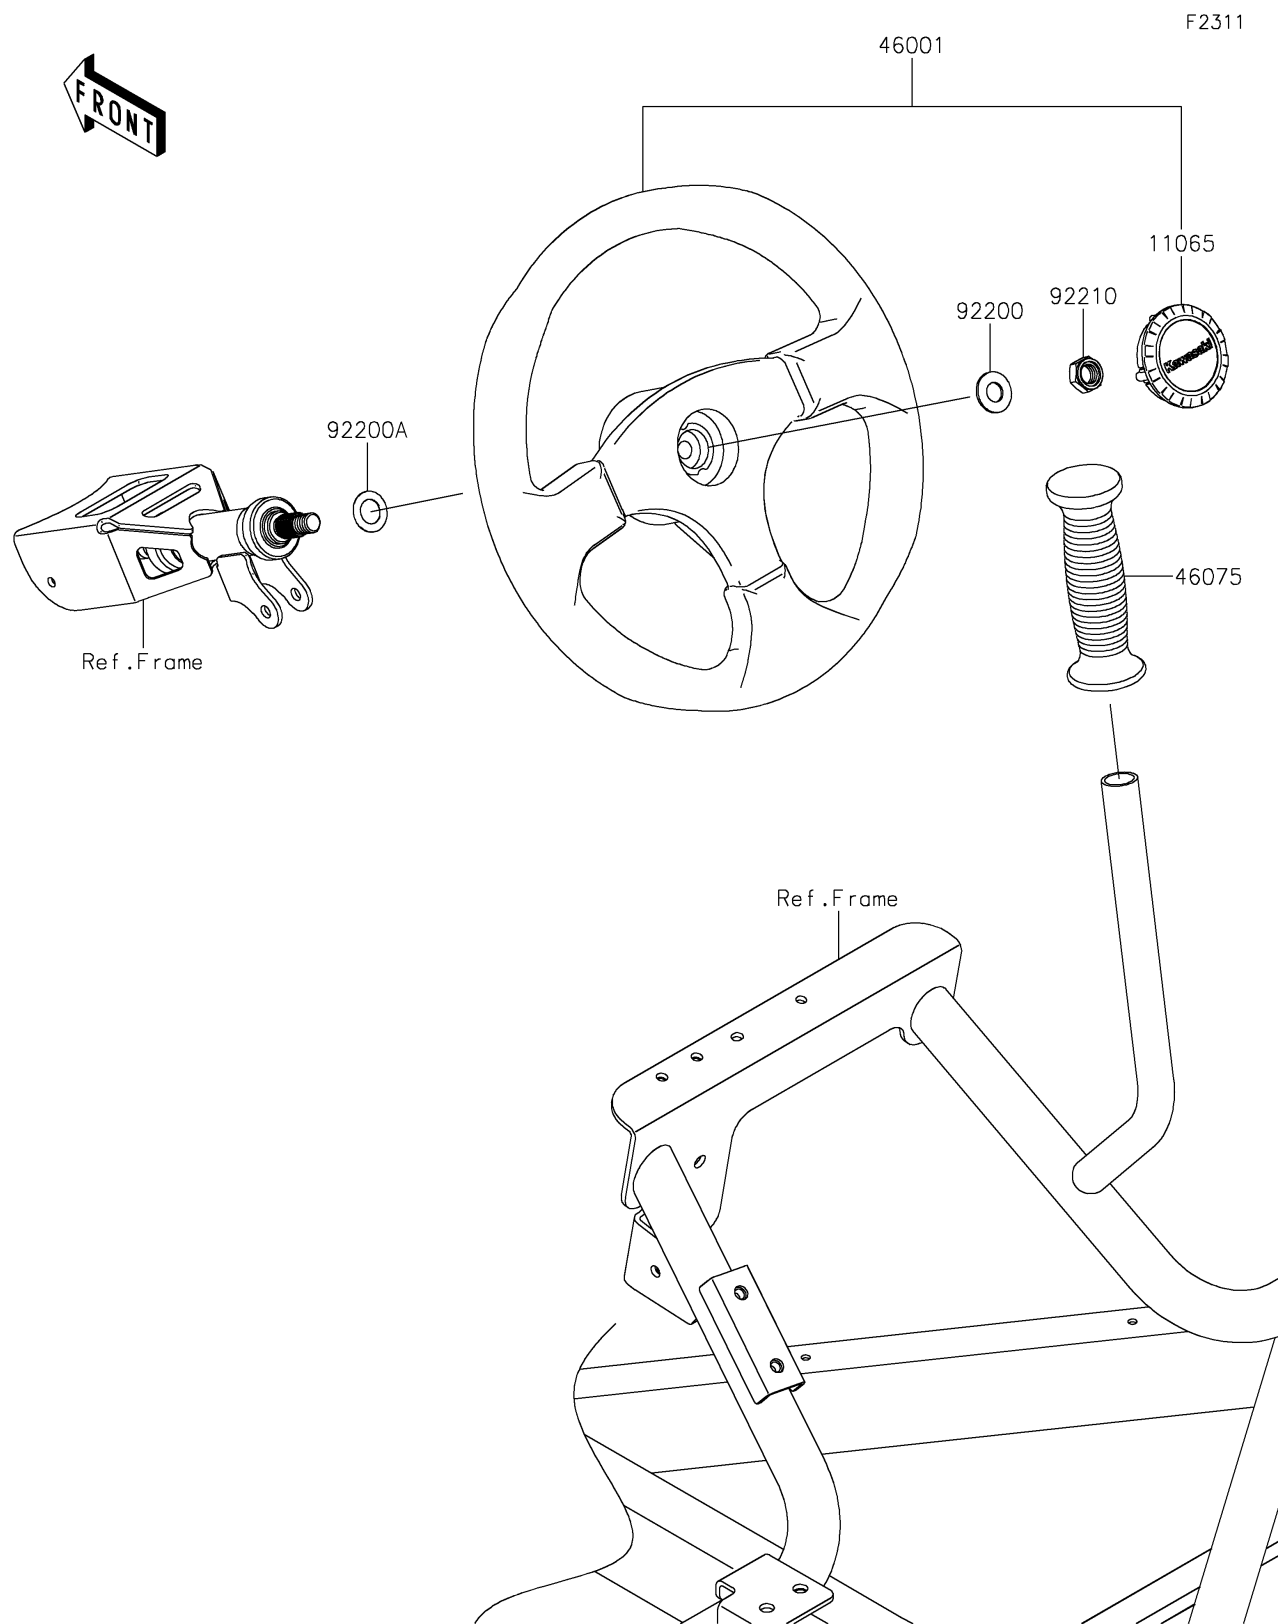

2017 TERYX4™ PARTS DIAGRAM

Steering Wheel

2017 TERYX4™ PARTS LIST

Steering Wheel

ITEM NAME	PART NUMBER	QUANTITY
CAP,HANDLE (Ref # 11065)	11065-0171	1
HANDLE-ASSY (Ref # 46001)	46001-0005	1
GRIP (Ref # 46075)	46075-0582	1
WASHER,12.1X25X1.6 (Ref # 92200)	92200-0455	1
WASHER,15X25X1.6 (Ref # 92200A)	92200-0460	1
NUT,LOCK,12MM (Ref # 92210)	92210-1249	1