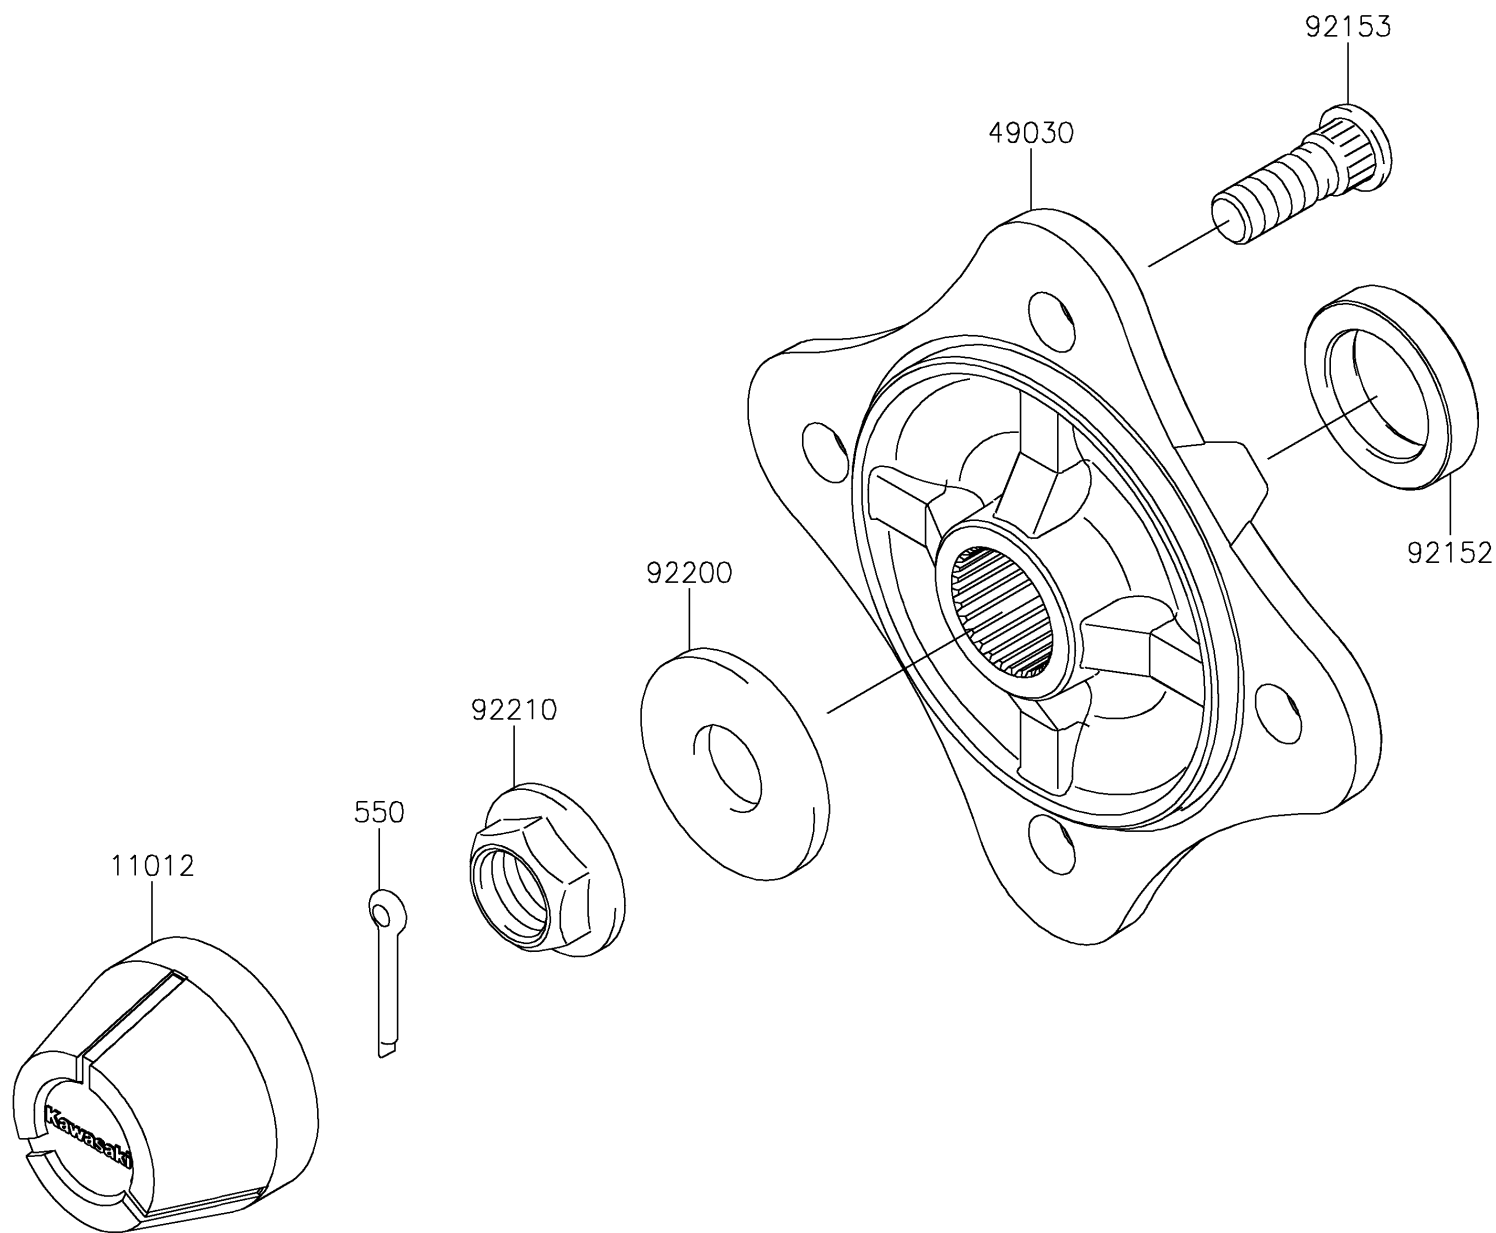

2017 TERYX4™ PARTS DIAGRAM

Rear Hubs/Brakes

F2240

2017 TERYX4™ PARTS LIST

Rear Hubs/Brakes

ITEM NAME	PART NUMBER	QUANTITY
CAP,WHEEL (Ref # 11012)	11012-1969	1
HUB,RR (Ref # 49030)	49030-0563	1
PIN-COTTER,4.0X30 (Ref # 550)	550AA4030	1
COLLAR,30.1X44X9 (Ref # 92152)	92152-1700	1
BOLT,12MM (Ref # 92153)	92153-1915	1
WASHER,20.3X52.0X4.5 (Ref # 92200)	92200-1739	1
NUT,FLANGED,20MM (Ref # 92210)	92210-2093	1