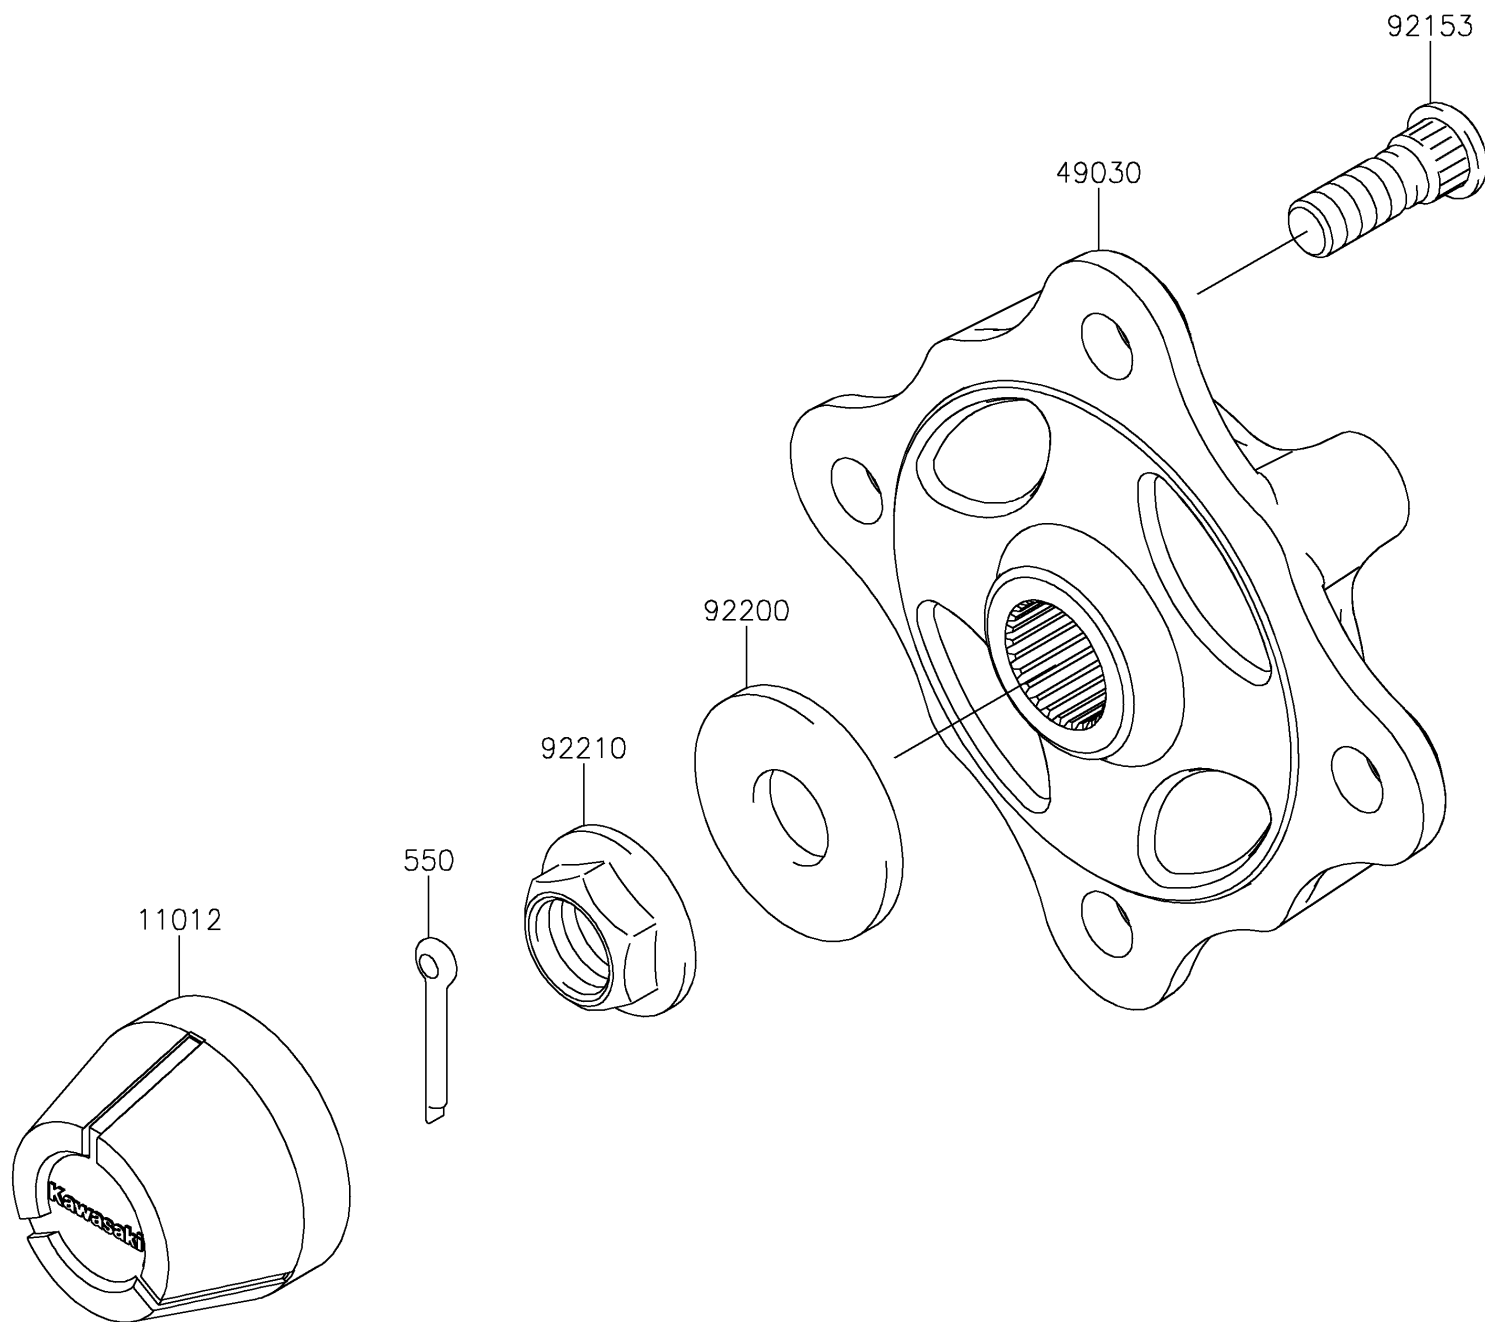

2017 TERYX4™ PARTS DIAGRAM

Front Hubs/Brakes

F2230

2017 TERYX4™ PARTS LIST

Front Hubs/Brakes

ITEM NAME	PART NUMBER	QUANTITY
CAP,WHEEL (Ref # 11012)	11012-1969	1
HUB,FR (Ref # 49030)	49030-0560	1
PIN-COTTER,4.0X30 (Ref # 550)	550AA4030	1
BOLT,12MM (Ref # 92153)	92153-1915	1
WASHER,20.3X52.0X4.5 (Ref # 92200)	92200-1739	1
NUT,FLANGED,20MM (Ref # 92210)	92210-2093	1