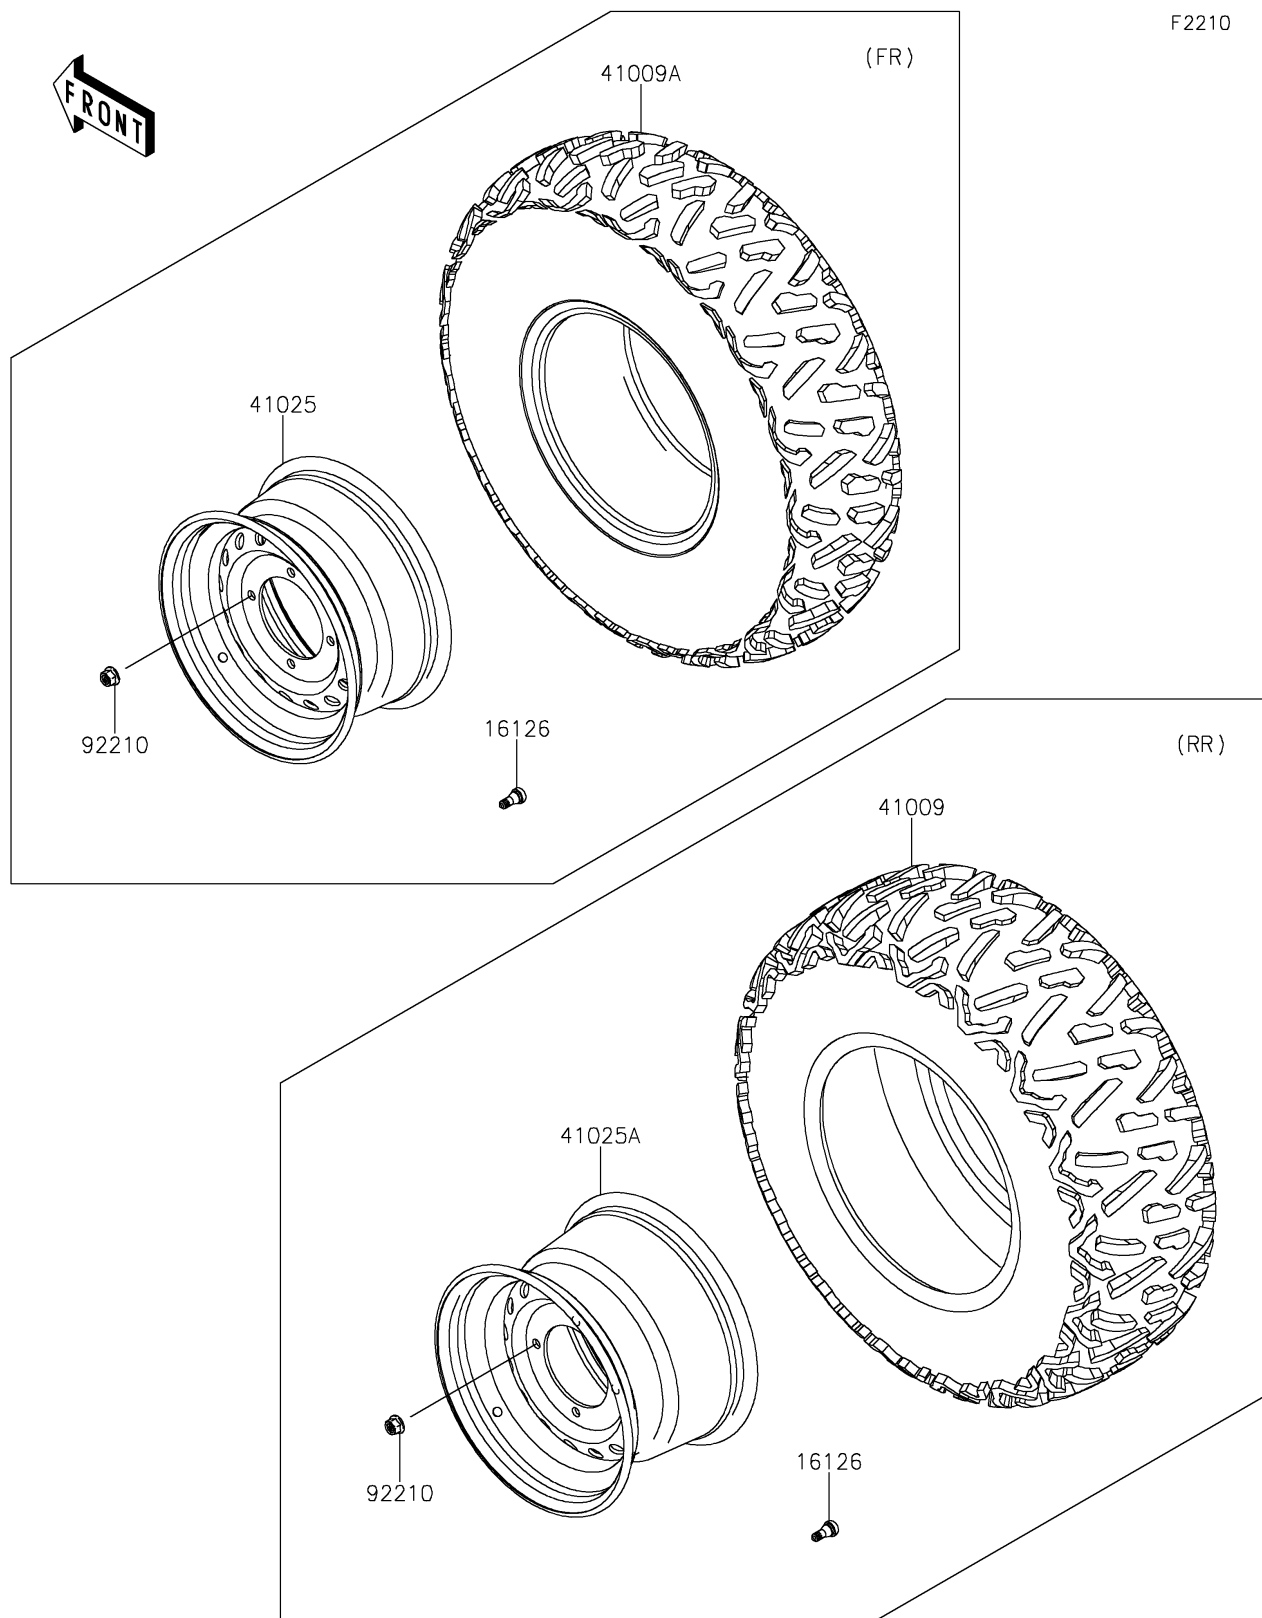

2017 TERYX4™ PARTS DIAGRAM

Wheels/Tires

F2210

2017 TERYX4™ PARTS LIST

Wheels/Tires

ITEM NAME	PART NUMBER	QUANTITY
VALVE (Ref # 16126)	16126-4001	1
TIRE,RR,26X11.00-12,MU10 (Ref # 41009)	41009-0506	1
TIRE,FR,26X9.00R12 6PLY,BIGHORN2 (Ref # 41009A)	41009-0511	1
RIM,FR,12X6.0AT,F.S.BLACK (Ref # 41025)	41025-0310-397	1
RIM,RR,12X8.0AT,F.S.BLACK (Ref # 41025A)	41025-0311-397	1
NUT,12MM (Ref # 92210)	92210-0603	1