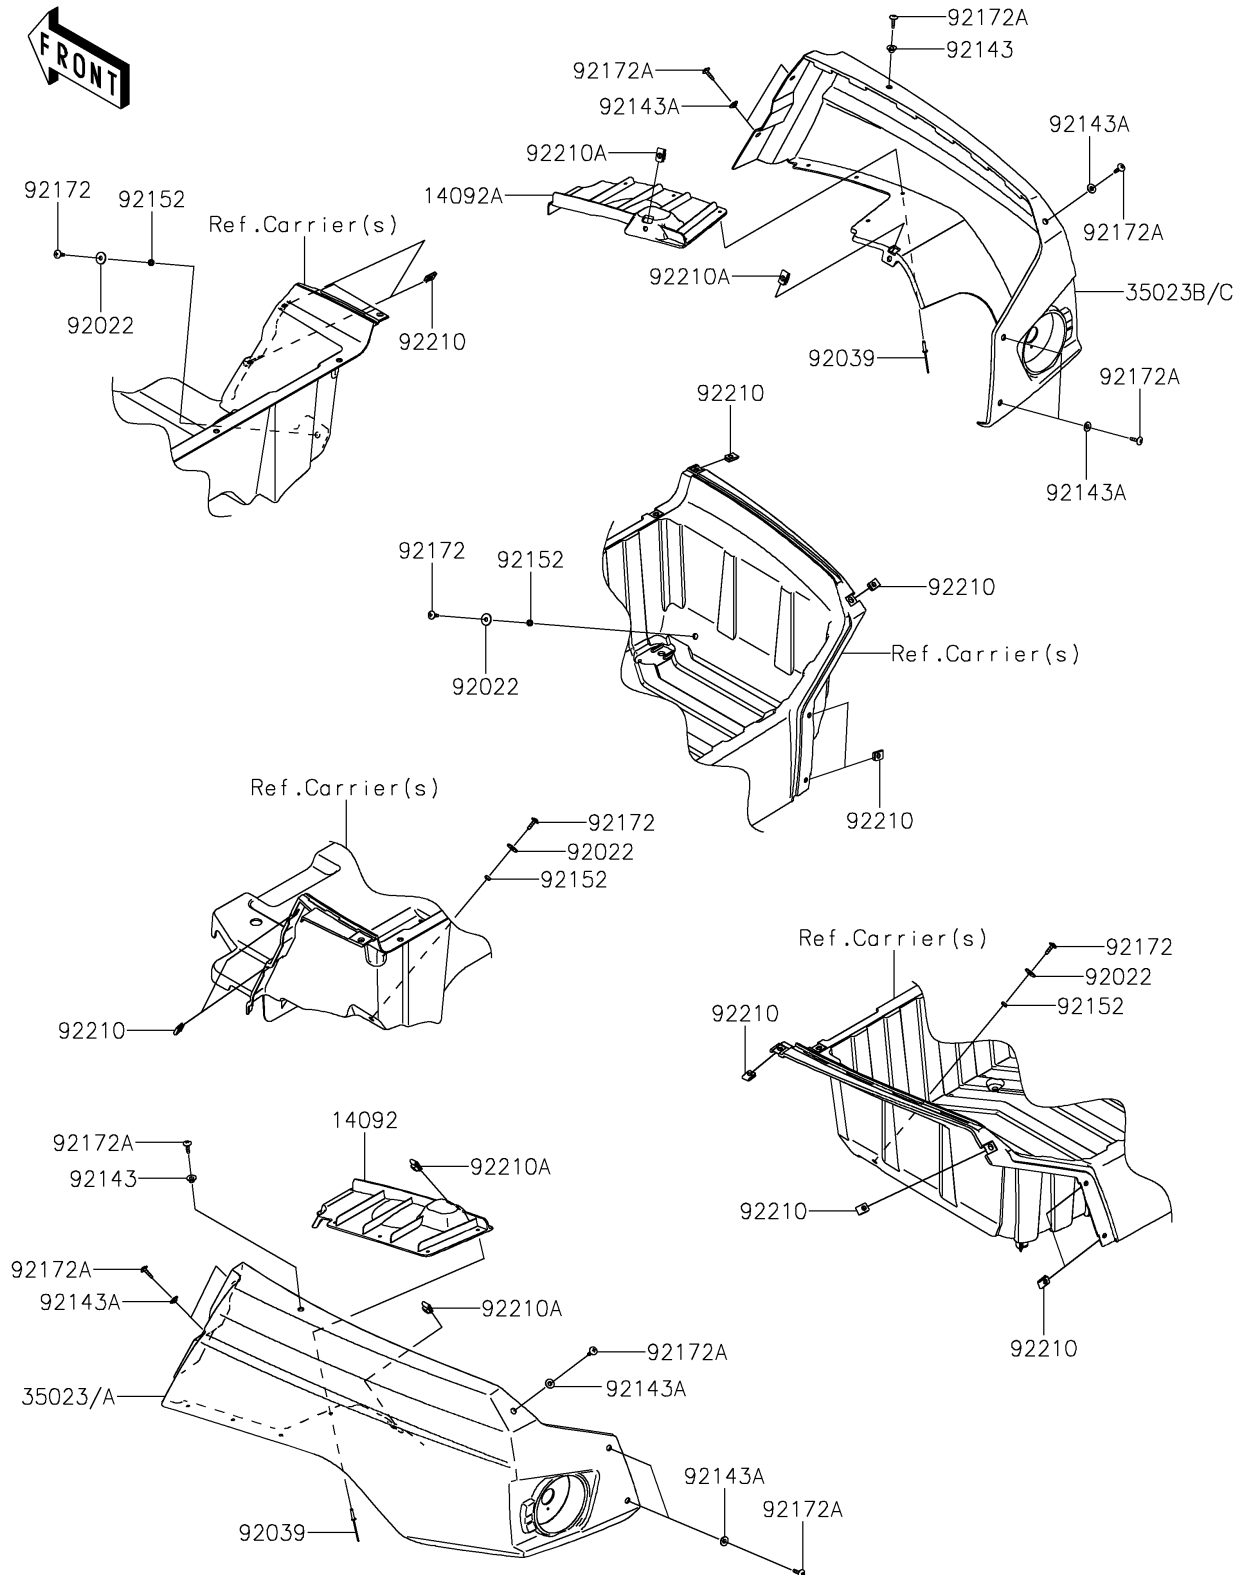

2017 TERYX4™ PARTS DIAGRAM

Rear Fender(s)

F2172

2017 TERYX4™ PARTS LIST

Rear Fender(s)

ITEM NAME	PART NUMBER	QUANTITY
COVER,INNER,LH (Ref # 14092)	14092-0863	1
COVER,INNER,RH (Ref # 14092A)	14092-0864	1
FENDER-REAR,LH,S.BLACK (Ref # 35023A)	35023-0307-839	1
FENDER-REAR,RH,S.BLACK (Ref # 35023C)	35023-0308-839	1
WASHER,6.5X20X1.6,BLACK (Ref # 92022)	92022-1346	1
RIVET,5X23.3 (Ref # 92039)	92039-0769	1
COLLAR (Ref # 92143)	92143-1057	1
COLLAR (Ref # 92143A)	92143-1087	1
COLLAR,6.3X10X3 (Ref # 92152)	92152-1834	1
SCREW,6X18 (Ref # 92172)	92172-0002	1
SCREW,TAPPING,6X20 (Ref # 92172A)	92172-0488	1
NUT,LEAF SPRING,6MM (Ref # 92210)	92210-0624	1
NUT,6MM (Ref # 92210A)	92210-0891	1