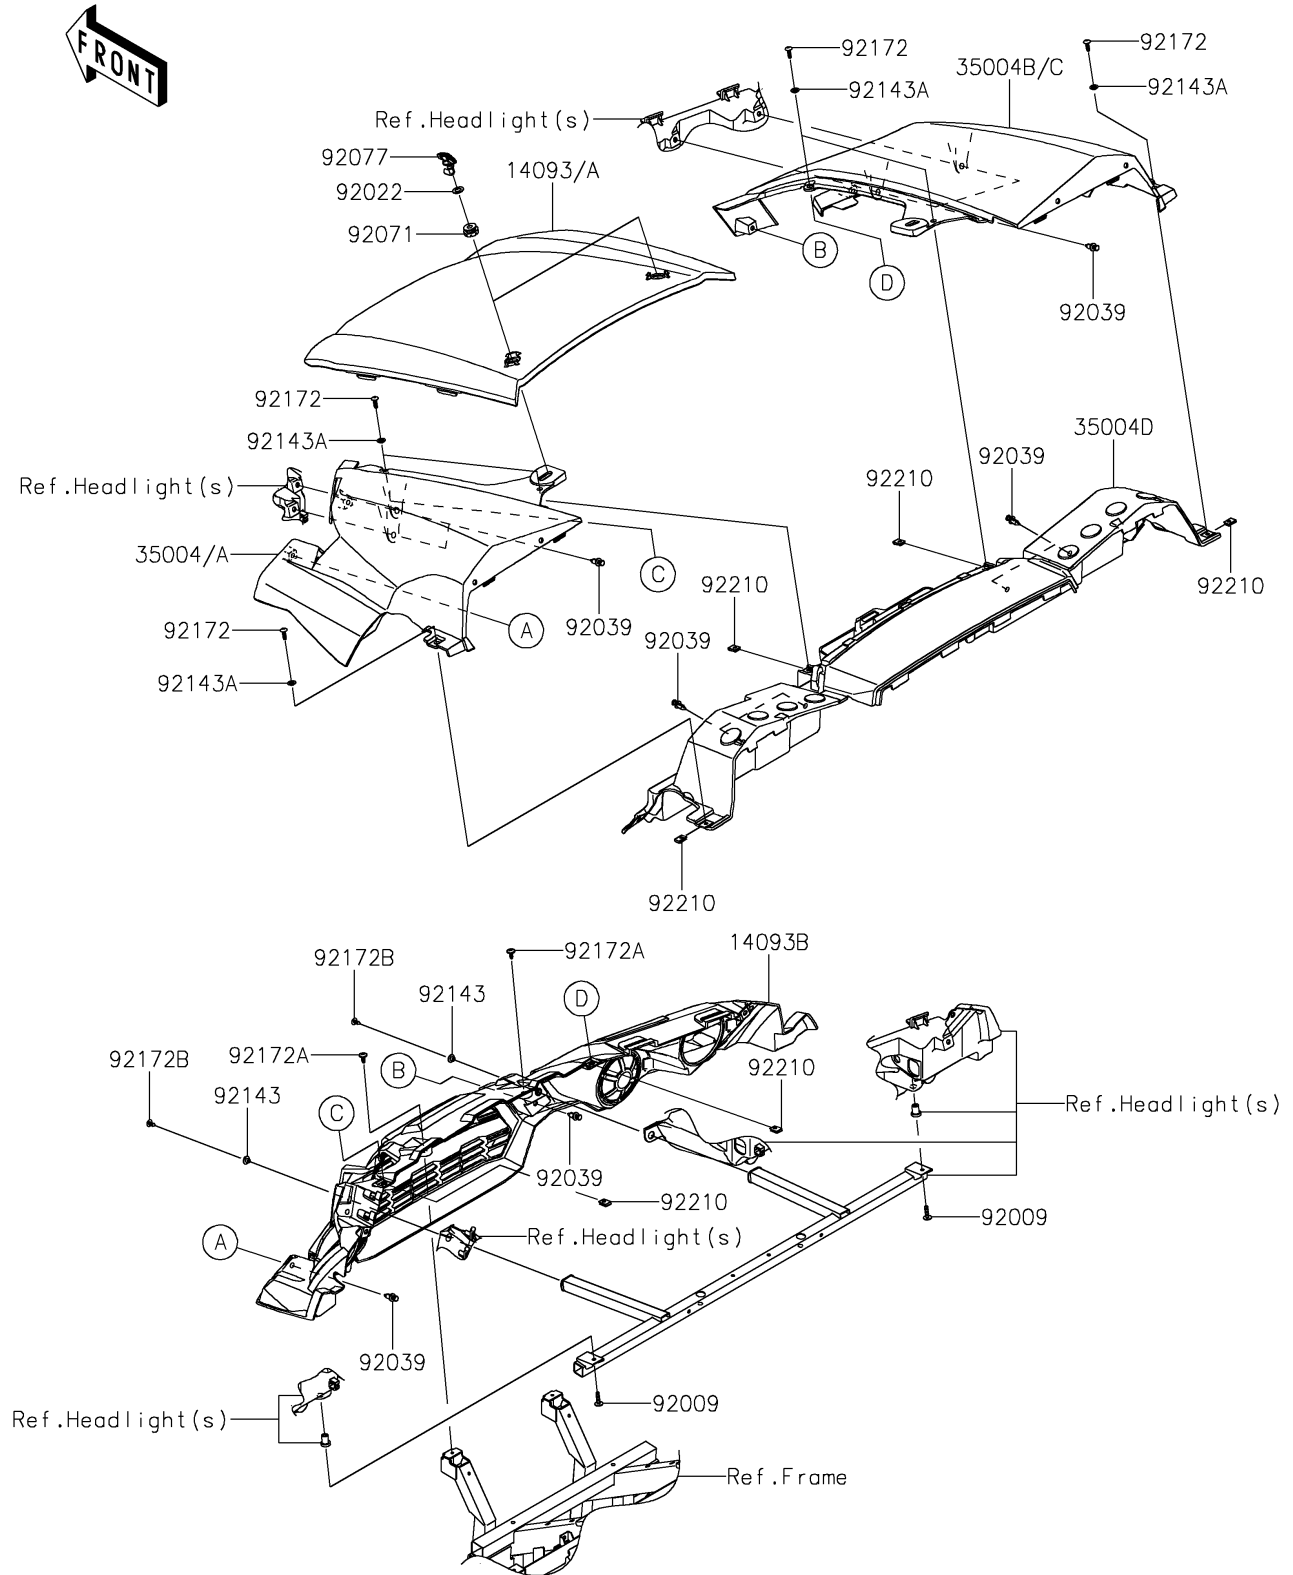

2017 TERYX4™ PARTS DIAGRAM

Front Fender(s)

F2171

2017 TERYX4™ PARTS LIST

Front Fender(s)

ITEM NAME	PART NUMBER	QUANTITY
COVER,HOOD,S.BLACK (Ref # 14093A)	14093-0205-839	1
COVER,FR GRILL (Ref # 14093B)	14093-0233	1
FENDER-FRONT,LH,S.BLACK (Ref # 35004A)	35004-0343-839	1
FENDER-FRONT,RH,S.BLACK (Ref # 35004C)	35004-0344-839	1
FENDER-FRONT,RR (Ref # 35004D)	35004-0345	1
SCREW,6X25 (Ref # 92009)	92009-1465	1
WASHER,12.5X22X1.2 (Ref # 92022)	92022-072	1
RIVET (Ref # 92039)	92039-0776	1
GROMMET (Ref # 92071)	92071-0746	1
KNOB (Ref # 92077)	92077-0033	1
COLLAR (Ref # 92143)	92143-1057	1
COLLAR (Ref # 92143A)	92143-1087	1
SCREW,TAPPING,6X20 (Ref # 92172)	92172-0488	1
SCREW,6X16 (Ref # 92172A)	92172-0711	1
SCREW,TAPPING,6X16 (Ref # 92172B)	92172-0739	1
NUT,LEAF SPRING,6MM (Ref # 92210)	92210-0624	1