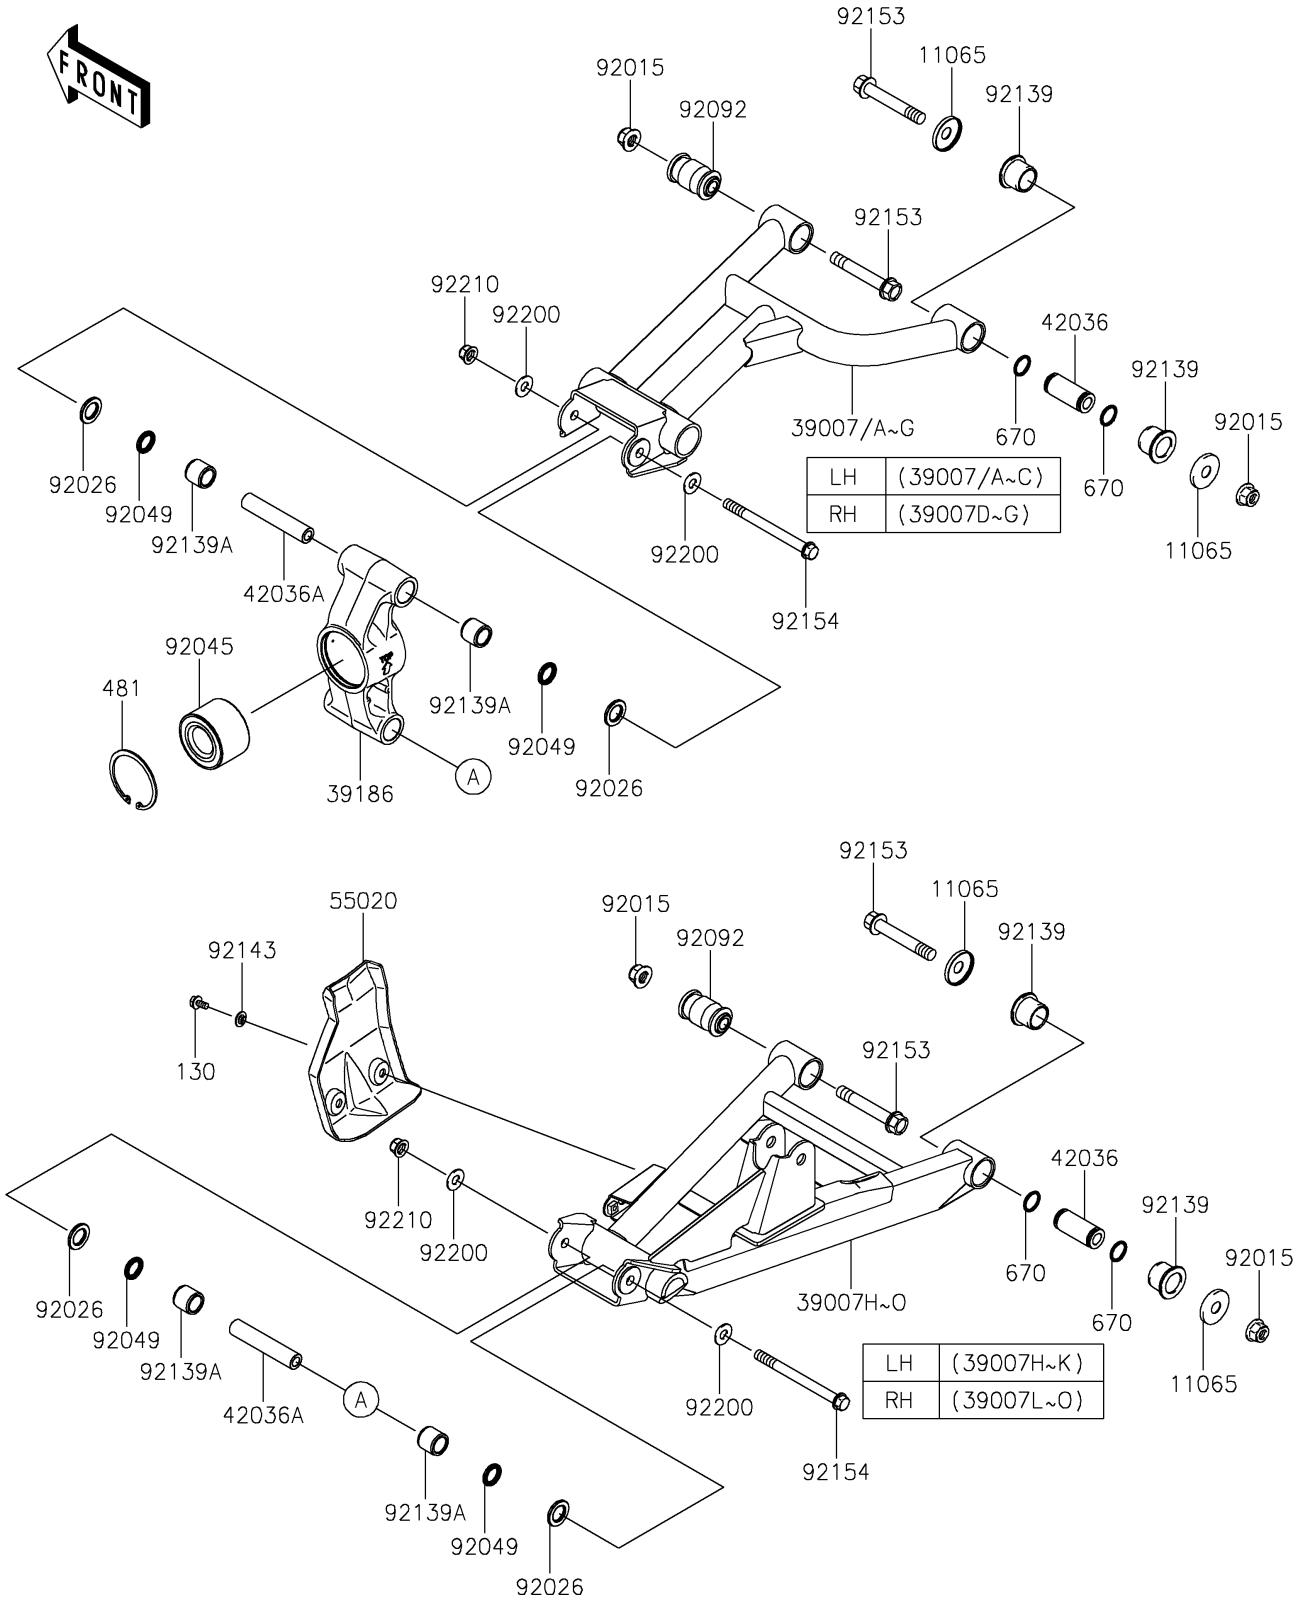

2017 TERYX4™ PARTS DIAGRAM

Rear Suspension

F2153

2017 TERYX4™ PARTS LIST

Rear Suspension

ITEM NAME	PART NUMBER	QUANTITY
CAP (Ref # 11065)	11065-0253	1
BOLT-FLANGED,6X12 (Ref # 130)	130BA0612	1
ARM-SUSP,RR,UPP,LH,BLACK (Ref # 39007)	39007-0345-10	1
ARM-SUSP,RR,UPP,RH,BLACK (Ref # 39007D)	39007-0346-10	1
ARM-SUSP,RR,LWR,LH,BLACK (Ref # 39007H)	39007-0347-10	1
ARM-SUSP,RR,LWR,RH,BLACK (Ref # 39007L)	39007-0348-10	1
KNUCKLE,RR (Ref # 39186)	39186-0316	1
SLEEVE (Ref # 42036)	42036-0062	1
SLEEVE,10X17X88 (Ref # 42036A)	42036-0710	1
CIRCLIP (Ref # 481)	481J6200	1
GUARD,REAR ARM (Ref # 55020)	55020-0805	1
O RING,18MM (Ref # 670)	670B2018	1
NUT,LOCK,FLANGED,12MM (Ref # 92015)	92015-1433	1
SPACER,17X28.6X3 (Ref # 92026)	92026-0746	1
BEARING-BALL,30X62X40 (Ref # 92045)	92045-0801	1
SEAL-OIL,17X24X3 (Ref # 92049)	92049-0726	1
BUSHING-RUBBER (Ref # 92092)	92092-0555	1
BUSHING (Ref # 92139)	92139-0231	1
BUSHING,17X24X21.5 (Ref # 92139A)	92139-0736	1
COLLAR (Ref # 92143)	92143-1087	1
BOLT,FLANGED,12X76.5 (Ref # 92153)	92153-1733	1
BOLT,FLANGED,10X117 (Ref # 92154)	92154-0743	1
WASHER,10.3X23X1.6 (Ref # 92200)	92200-2009	1
NUT,LOCK,FLANGED,10MM (Ref # 92210)	92210-1080	1