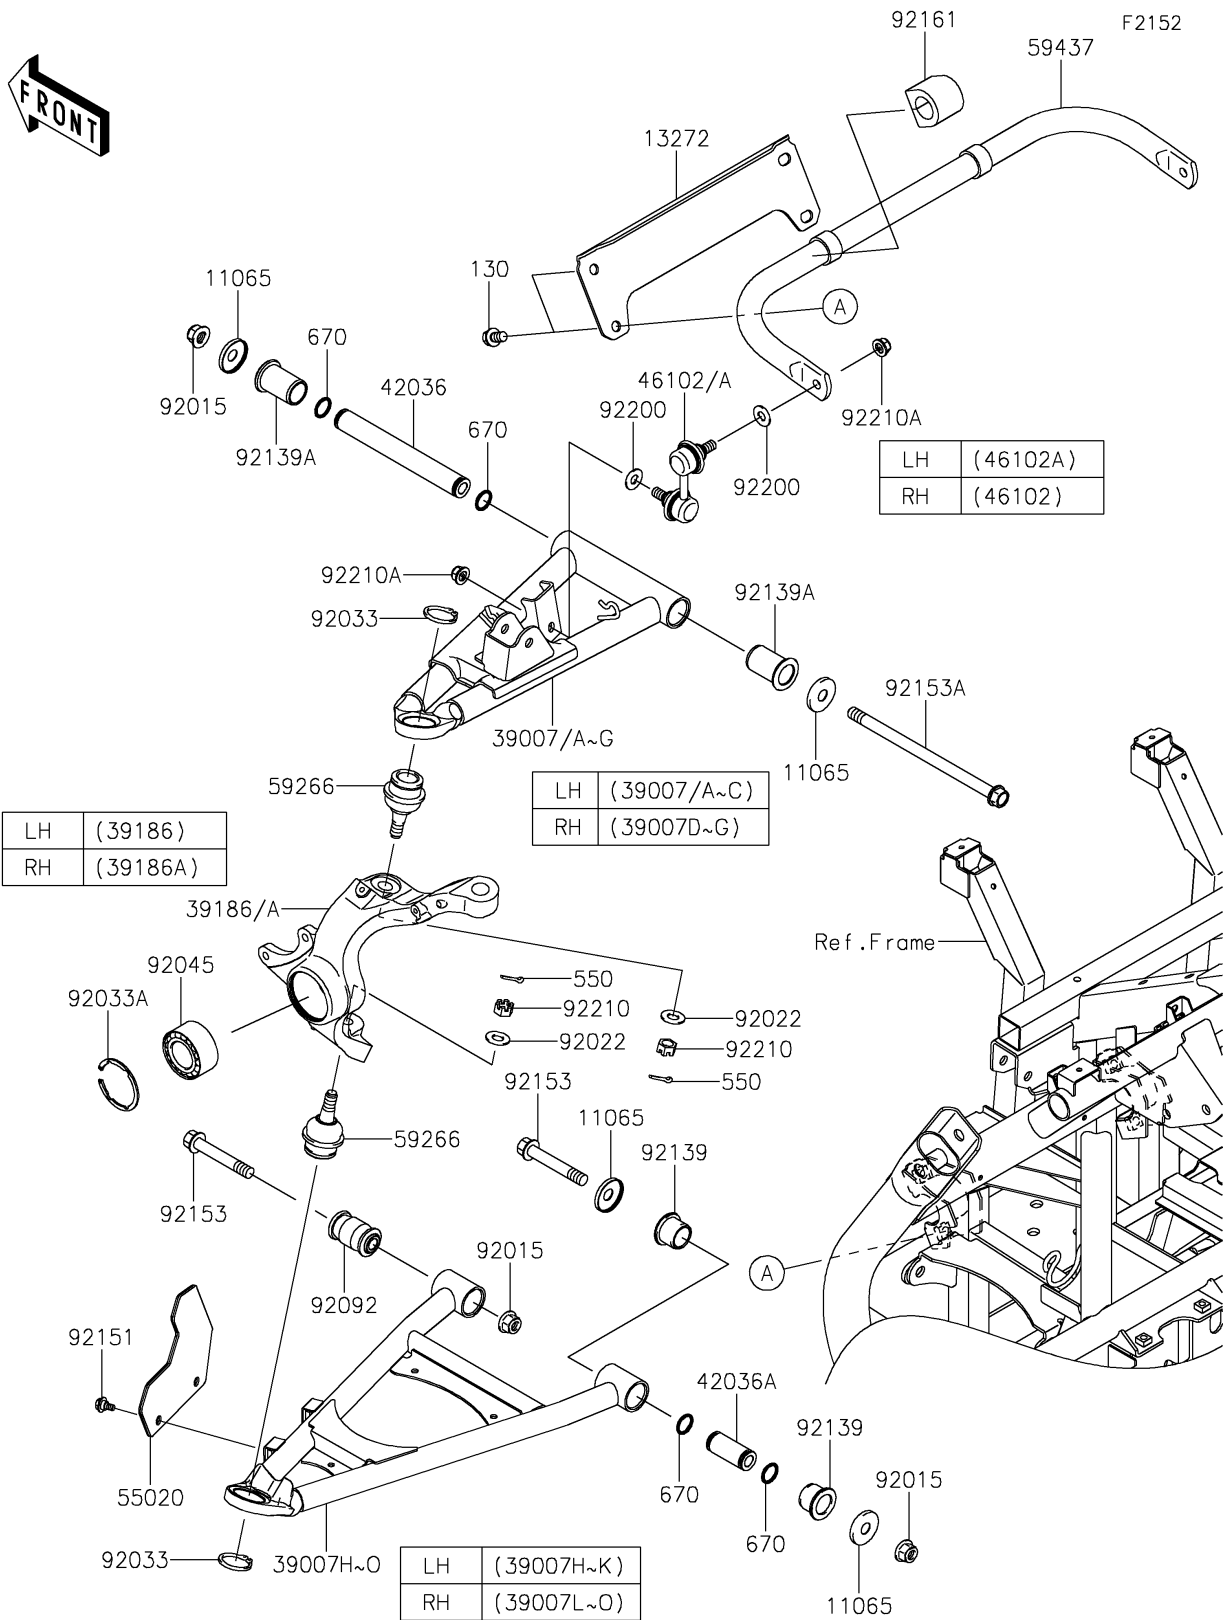

2017 TERYX4™ PARTS DIAGRAM

Front Suspension

2017 TERYX4™ PARTS LIST

Front Suspension

ITEM NAME	PART NUMBER	QUANTITY
CAP (Ref # 11065)	11065-0253	1
PLATE (Ref # 13272)	13272-1650	1
ARM-SUSP,FR,UPP,LH,BLACK (Ref # 39007)	39007-0367-10	1
ARM-SUSP,FR,UPP,RH,BLACK (Ref # 39007D)	39007-0368-10	1
ARM-SUSP,FR,LWR,LH,BLACK (Ref # 39007H)	39007-0389-10	1
ARM-SUSP,FR,LWR,RH,BLACK (Ref # 39007L)	39007-0390-10	1
KNUCKLE,FR,LH (Ref # 39186)	39186-0311	1
KNUCKLE,FR,RH (Ref # 39186A)	39186-0312	1
SLEEVE (Ref # 42036)	42036-0061	1
SLEEVE (Ref # 42036A)	42036-0062	1
ROD,STABILIZER,RH (Ref # 46102)	46102-0100	1
ROD,STABILIZER,LH (Ref # 46102A)	46102-0101	1
GUARD,FRONT ARM (Ref # 55020)	55020-0839	1
JOINT-BALL (Ref # 59266)	59266-0711	1
STABILIZER,FR (Ref # 59437)	59437-0010	1
NUT,LOCK,FLANGED,12MM (Ref # 92015)	92015-1433	1
WASHER (Ref # 92022)	92022-1831	1
RING-SNAP,C-TYPE,32MM (Ref # 92033)	92033-1262	1
RING-SNAP,55MM (Ref # 92033A)	92033-1274	1
BEARING-BALL,30X55X32 (Ref # 92045)	92045-0800	1
BUSHING-RUBBER (Ref # 92092)	92092-0555	1
BUSHING (Ref # 92139)	92139-0231	1
BUSHING,22.4X28.2X46 (Ref # 92139A)	92139-0806	1
BOLT,FLANGED,6X13 (Ref # 92151)	92151-1703	1
BOLT,FLANGED,12X76.5 (Ref # 92153)	92153-1733	1
BOLT,FLANGED,12X213 (Ref # 92153A)	92153-1958	1
DAMPER (Ref # 92161)	92161-1508	1
WASHER,10.3X23X1.6 (Ref # 92200)	92200-2009	1
BOLT-FLANGED,10X16 (Ref # 130)	130CA1016	1

2017 TERYX4™ PARTS LIST

Front Suspension

ITEM NAME	PART NUMBER	QUANTITY
PIN-COTTER,3.0X25 (Ref # 550)	550AA3025	1
O RING,18MM (Ref # 670)	670B2018	1
NUT,CASTLE,12MM (Ref # 92210)	92210-0395	1
NUT,LOCK,FLANGED,10MM (Ref # 92210A)	92210-1080	1