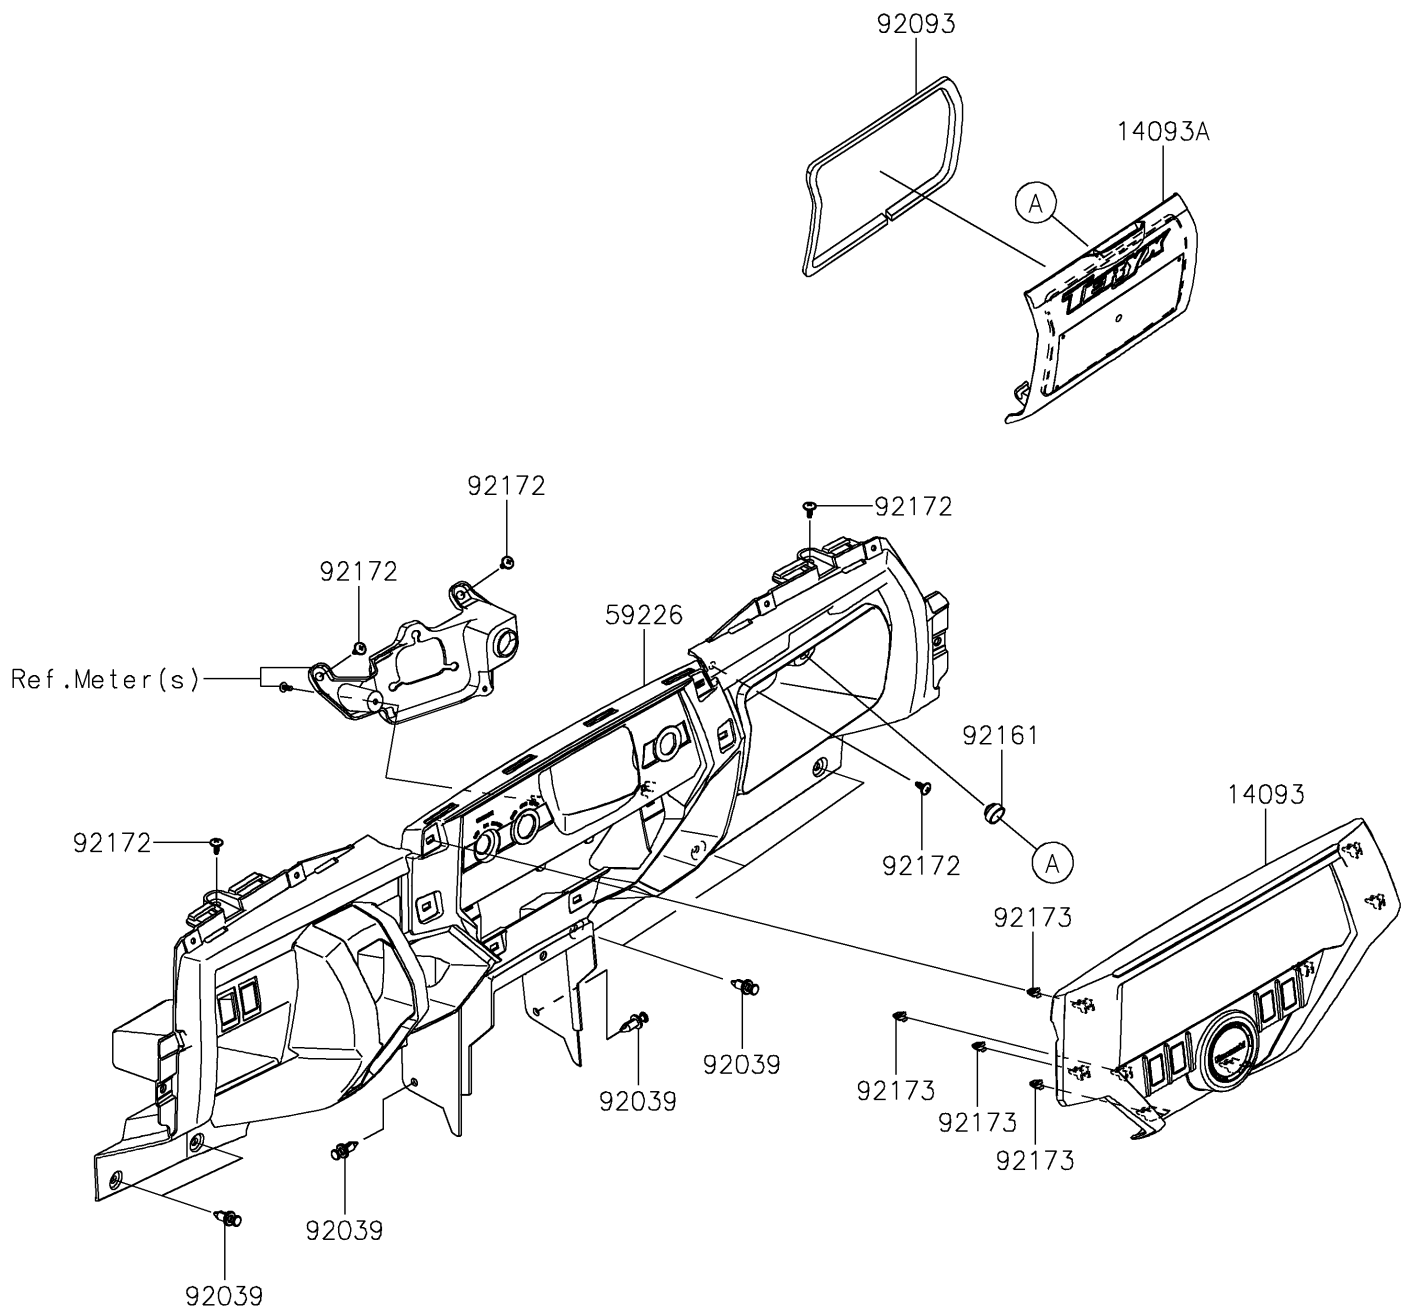

2018 TERYX4™ PARTS DIAGRAM

Front Box

F2135

2018 TERYX4™ PARTS LIST

Front Box

ITEM NAME	PART NUMBER	QUANTITY
COVER,CENTER PANEL (Ref # 14093)	14093-0203	1
COVER,GLOVE BOX (Ref # 14093A)	14093-0204	1
PANEL-CONTROL (Ref # 59226)	59226-0727	1
RIVET (Ref # 92039)	92039-0776	1
SEAL,6X10 (Ref # 92093)	92093-0658	1
DAMPER (Ref # 92161)	92161-0568	1
SCREW,6X16 (Ref # 92172)	92172-0826	1
CLAMP (Ref # 92173)	92173-1423	1