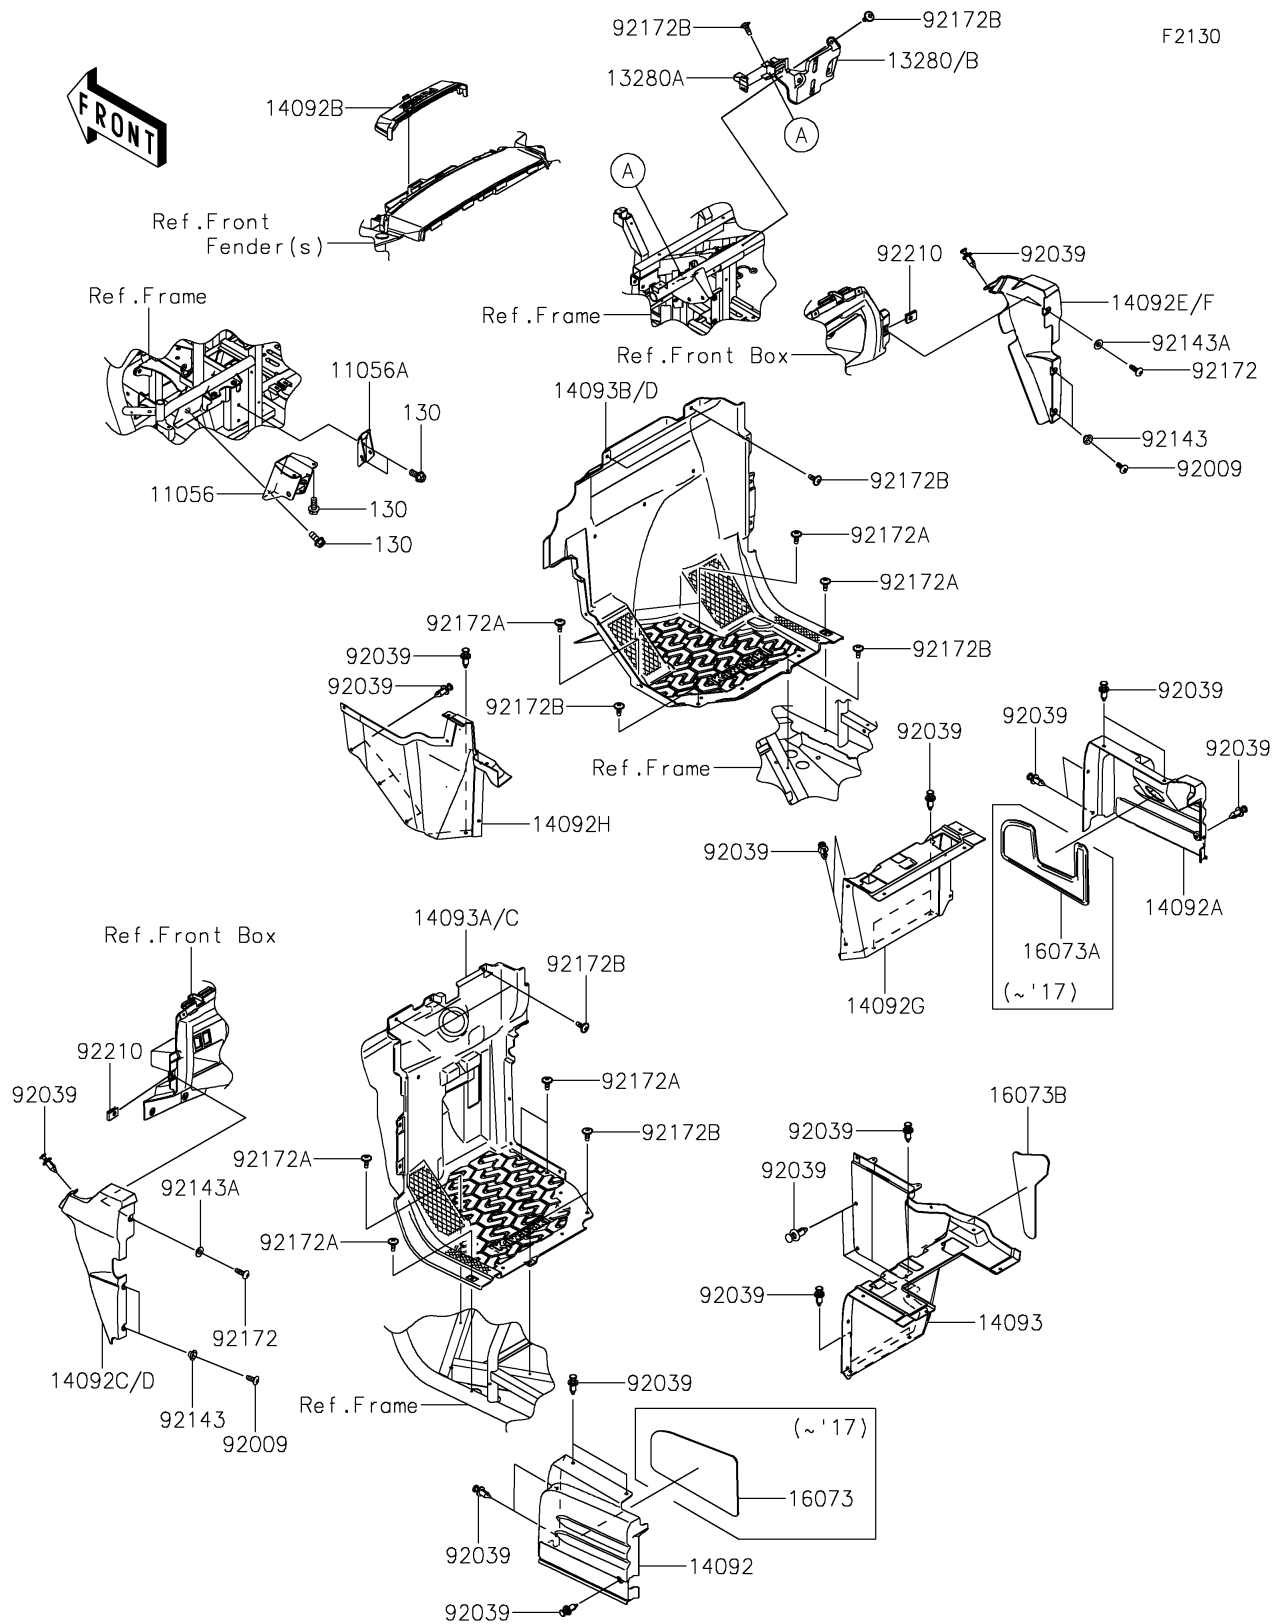

2017 TERYX4™ PARTS DIAGRAM

Frame Fittings(Front)

2017 TERYX4™ PARTS LIST

Frame Fittings(Front)

ITEM NAME	PART NUMBER	QUANTITY
BRACKET,BRAKE PEDAL (Ref # 11056)	11056-1431	1
BRACKET,THROTTLE PEDAL (Ref # 11056A)	11056-4408	1
BOLT-FLANGED,8X18 (Ref # 130)	130BA0818	1
HOLDER (Ref # 13280A)	13280-0851	1
HOLDER,ECU (Ref # 13280B)	13280-0868	1
COVER,SEAT SIDE,LH (Ref # 14092)	14092-0720	1
COVER,SEAT SIDE,RH (Ref # 14092A)	14092-0721	1
COVER,FUSE BOX (Ref # 14092B)	14092-0724	1
COVER,SIDE GUARD,LH,S.BLACK (Ref # 14092D)	14092-0754-839	1
COVER,SIDE GUARD,RH,S.BLACK (Ref # 14092F)	14092-0755-839	1
COVER,FR SEAT,RH (Ref # 14092G)	14092-0757	1
COVER,FR SEAT,RH,CNT (Ref # 14092H)	14092-1083	1
COVER,FR SEAT,LH (Ref # 14093)	14093-0209	1
COVER,FR FLOOR,LH (Ref # 14093C)	14093-5137	1
COVER,FR FLOOR,RH (Ref # 14093D)	14093-5138	1
INSULATOR,SEAT SIDE,LH (Ref # 16073)	16073-0810	1
INSULATOR,SEAT SIDE,RH (Ref # 16073A)	16073-0811	1
INSULATOR (Ref # 16073B)	16073-0847	1
SCREW,TAPPING,6X16 (Ref # 92009)	92009-1166	1
RIVET (Ref # 92039)	92039-0776	1
COLLAR (Ref # 92143)	92143-1057	1
COLLAR (Ref # 92143A)	92143-1087	1
SCREW,TAPPING,6X20 (Ref # 92172)	92172-0488	1
SCREW,6X16 (Ref # 92172A)	92172-0711	1
SCREW,6X16 (Ref # 92172B)	92172-0826	1
NUT,LEAF SPRING,6MM (Ref # 92210)	92210-0624	1