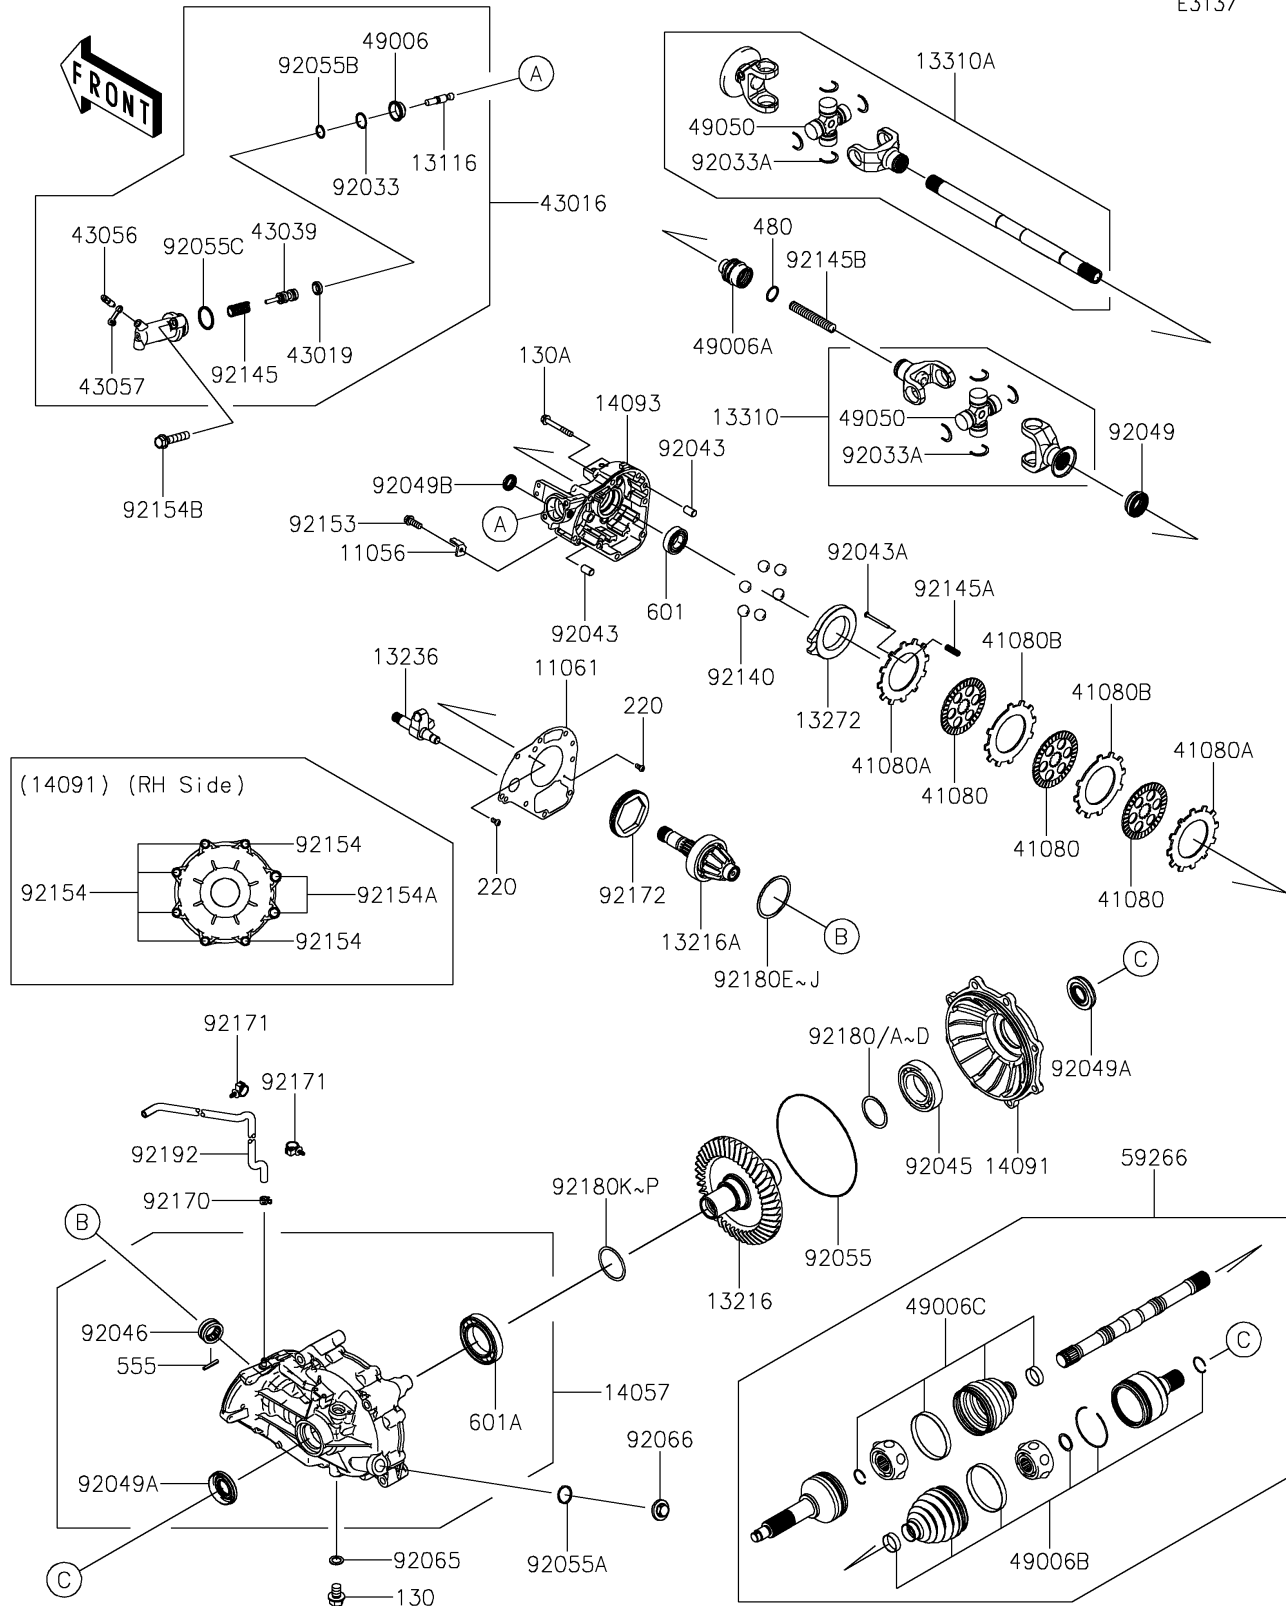

## 2017 TERYX4™ PARTS DIAGRAM

Drive Shaft-Rear

E3137