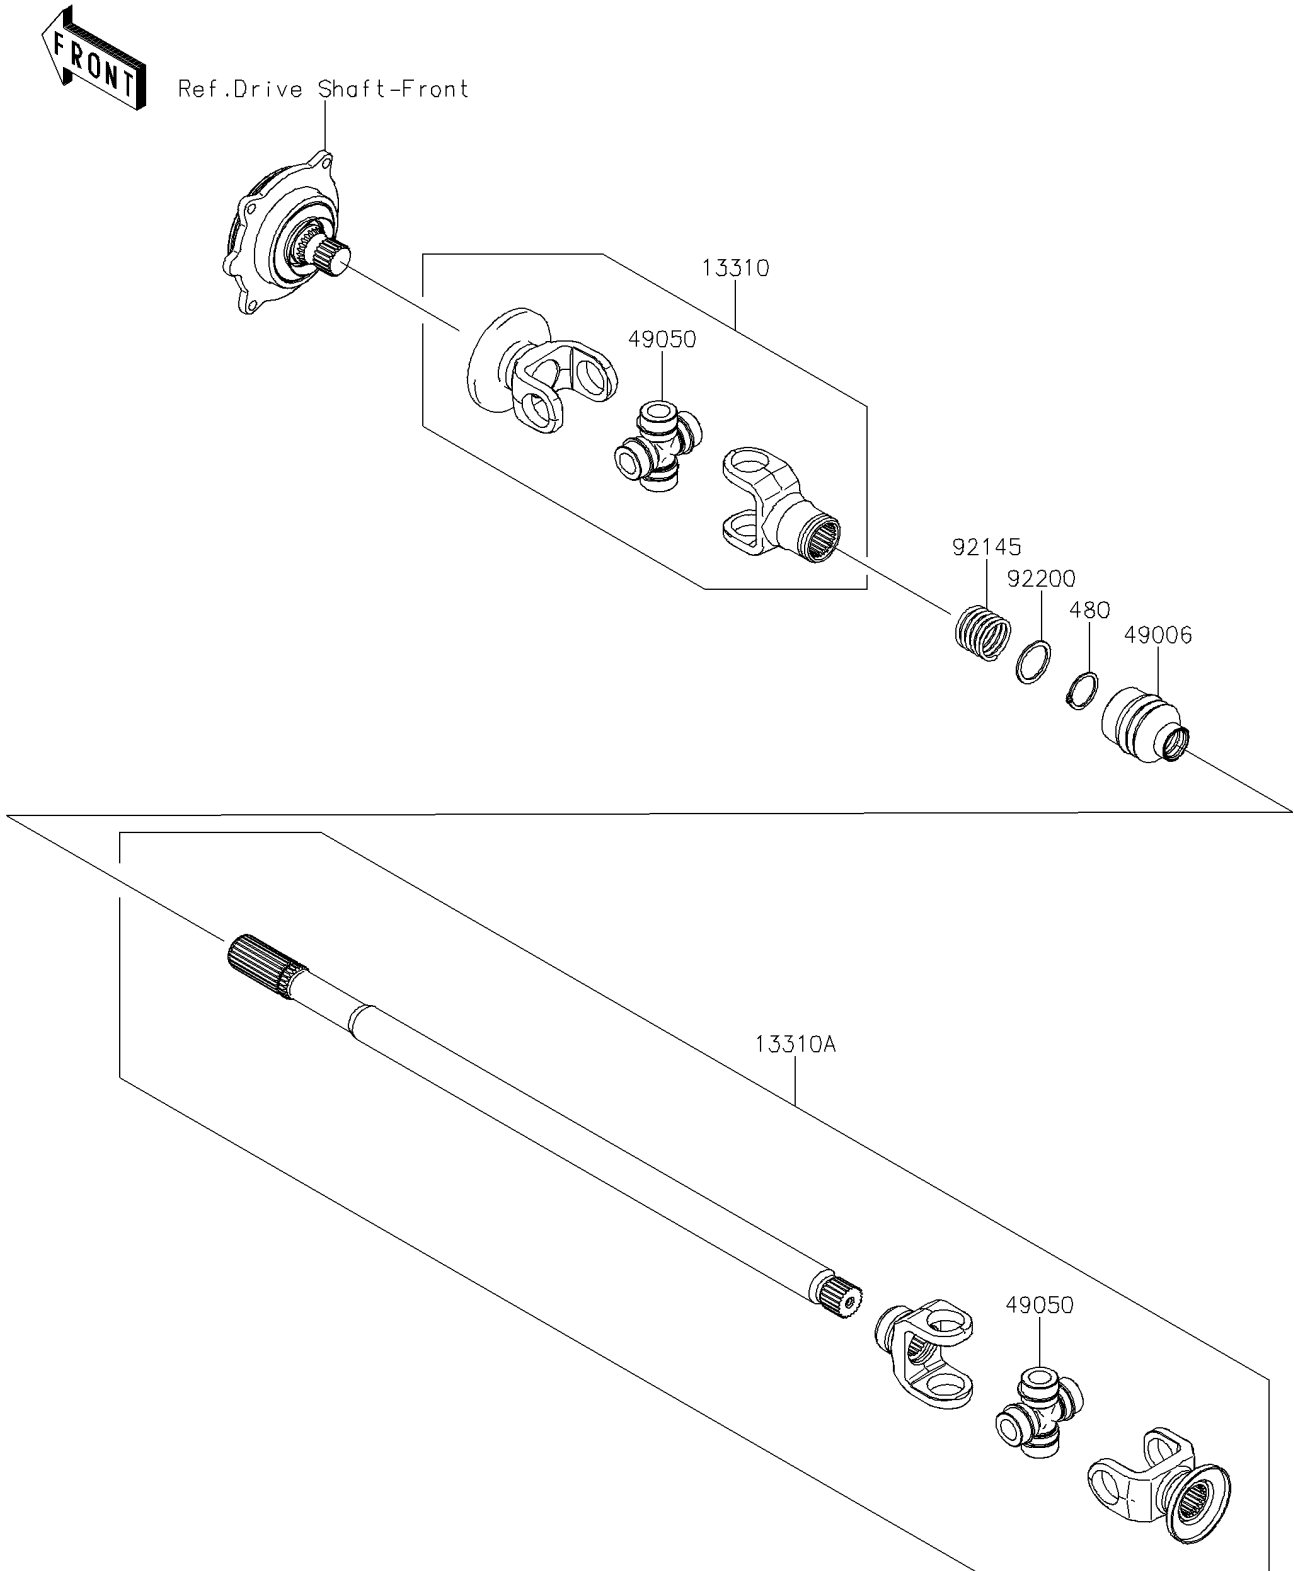

2017 TERYX4™ PARTS DIAGRAM

Drive Shaft-Propeller

E3135

2017 TERYX4™ PARTS LIST

Drive Shaft-Propeller

ITEM NAME	PART NUMBER	QUANTITY
SHAFT-ASSY,FRONT GEAR SIDE (Ref # 13310)	13310-0031	1
SHAFT-ASSY,FRONT ENG SIDE (Ref # 13310A)	13310-0032	1
CIRCLIP-TYPE-C,24MM (Ref # 480)	480J2400	1
BOOT,GEAR ASSY SIDE (Ref # 49006)	49006-0108	1
SPIDER (Ref # 49050)	49050-0034	1
SPRING (Ref # 92145)	92145-0823	1
WASHER,25X31X1.5 (Ref # 92200)	92200-0600	1