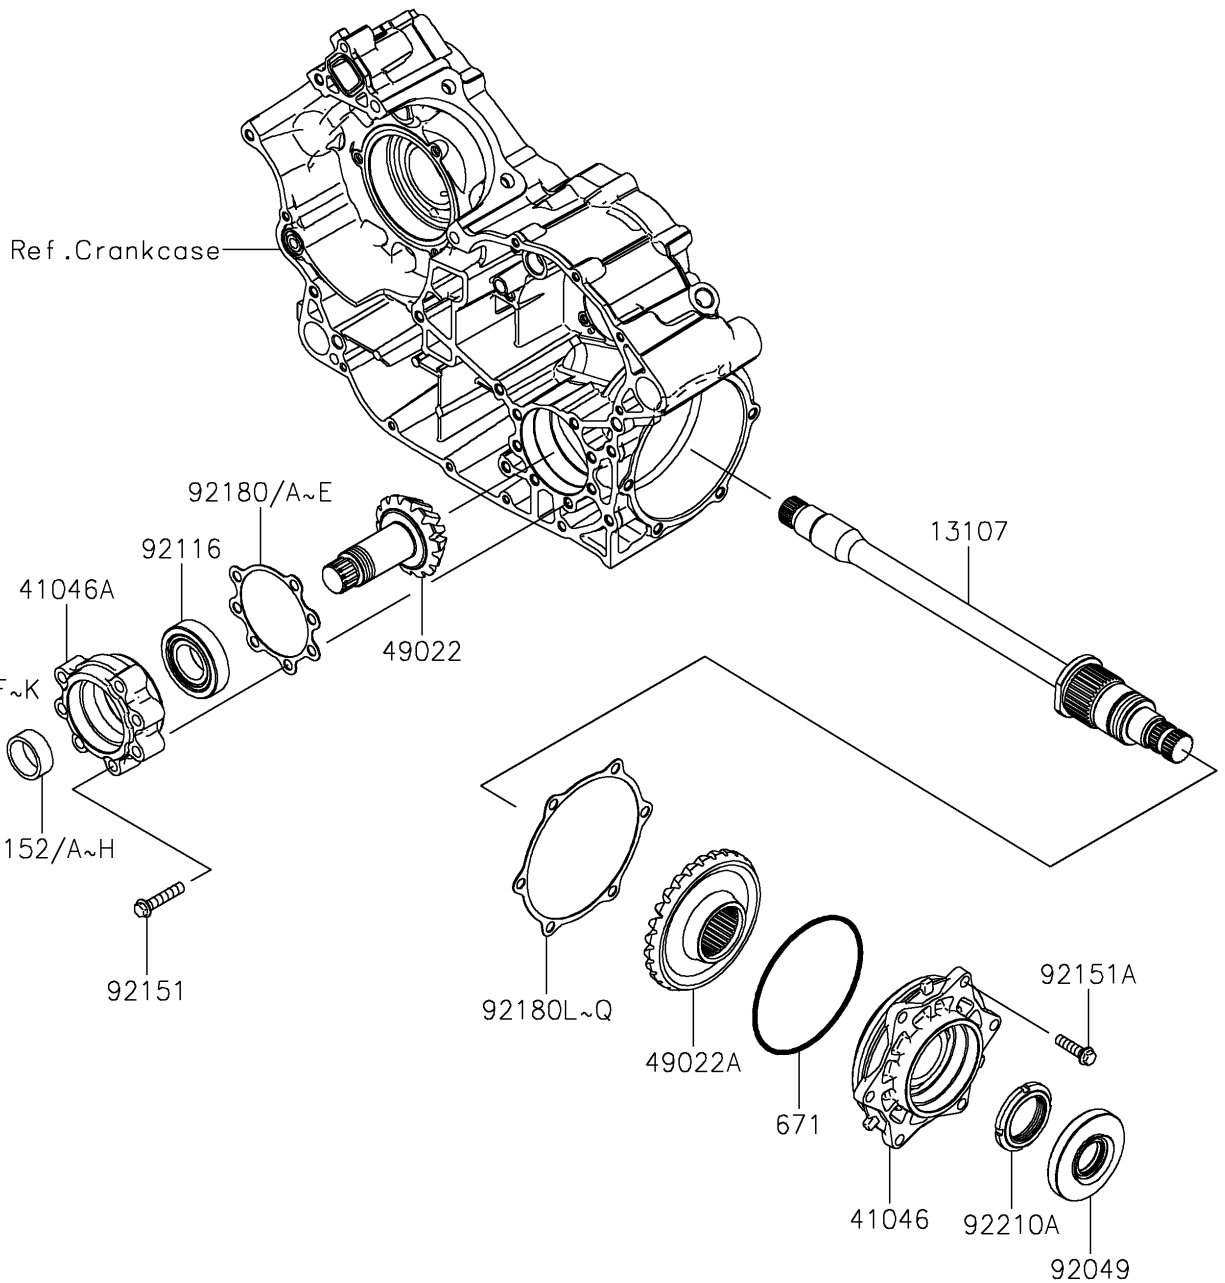

2017 TERYX4™ PARTS DIAGRAM

Front Bevel Gear

E3131

2017 TERYX4™ PARTS LIST

Front Bevel Gear

ITEM NAME	PART NUMBER	QUANTITY
SHAFT,OUTPUT (Ref # 13107)	13107-0766	1
GEAR,OUTPUT,30T (Ref # 13262)	13262-1142	1
HOUSING-BEARING,DRIVEN (Ref # 41046)	41046-0026	1
HOUSING-BEARING,DRIVE (Ref # 41046A)	41046-0572	1
CIRCLIP-TYPE-C,24MM (Ref # 480)	480J2400	1
GEAR-BEVEL,PINION,14T (Ref # 49022)	49022-0602	1
GEAR-BEVEL,DRIVEN,27T (Ref # 49022A)	49022-0603	1
SEAL-OIL (Ref # 92049)	92049-0712	1
BEARING-ROLLER,HR30206JUQU42 (Ref # 92116)	92116-0568	1
BOLT,8X40 (Ref # 92151)	92151-1621	1
BOLT-FLANGED-SMALL,8X30 (Ref # 92151A)	92151-1688	1
COLLAR,30.2X37X13.1 (Ref # 92152)	92152-0947	1
COLLAR,30.2X37X13.2 (Ref # 92152A)	92152-0948	1
COLLAR,30.2X37X13.3 (Ref # 92152B)	92152-0949	1
COLLAR,30.2X37X13.4 (Ref # 92152C)	92152-0950	1
COLLAR,30.2X37X13.5 (Ref # 92152D)	92152-0951	1
COLLAR,30.2X37X13.6 (Ref # 92152E)	92152-0952	1
COLLAR,30.2X37X13.7 (Ref # 92152F)	92152-0953	1
COLLAR,30.2X37X13.8 (Ref # 92152G)	92152-0954	1
COLLAR,30.2X37X13.9 (Ref # 92152H)	92152-0955	1
SHIM,DRIVE,T=0.15 (Ref # 92180)	92180-0702	1
SHIM,DRIVE,T=0.20 (Ref # 92180A)	92180-0703	1
SHIM,DRIVE,T=0.50 (Ref # 92180B)	92180-0704	1
SHIM,DRIVE,T=0.80 (Ref # 92180C)	92180-0705	1
SHIM,DRIVE,T=1.0 (Ref # 92180D)	92180-0706	1
SHIM,DRIVE,T=1.2 (Ref # 92180E)	92180-0707	1
SHIM,DRIVE,T=1.70 (Ref # 92180F)	92180-0708	1
SHIM,DRIVE,T=1.72 (Ref # 92180G)	92180-0709	1
SHIM,DRIVE,T=1.74 (Ref # 92180H)	92180-0710	1