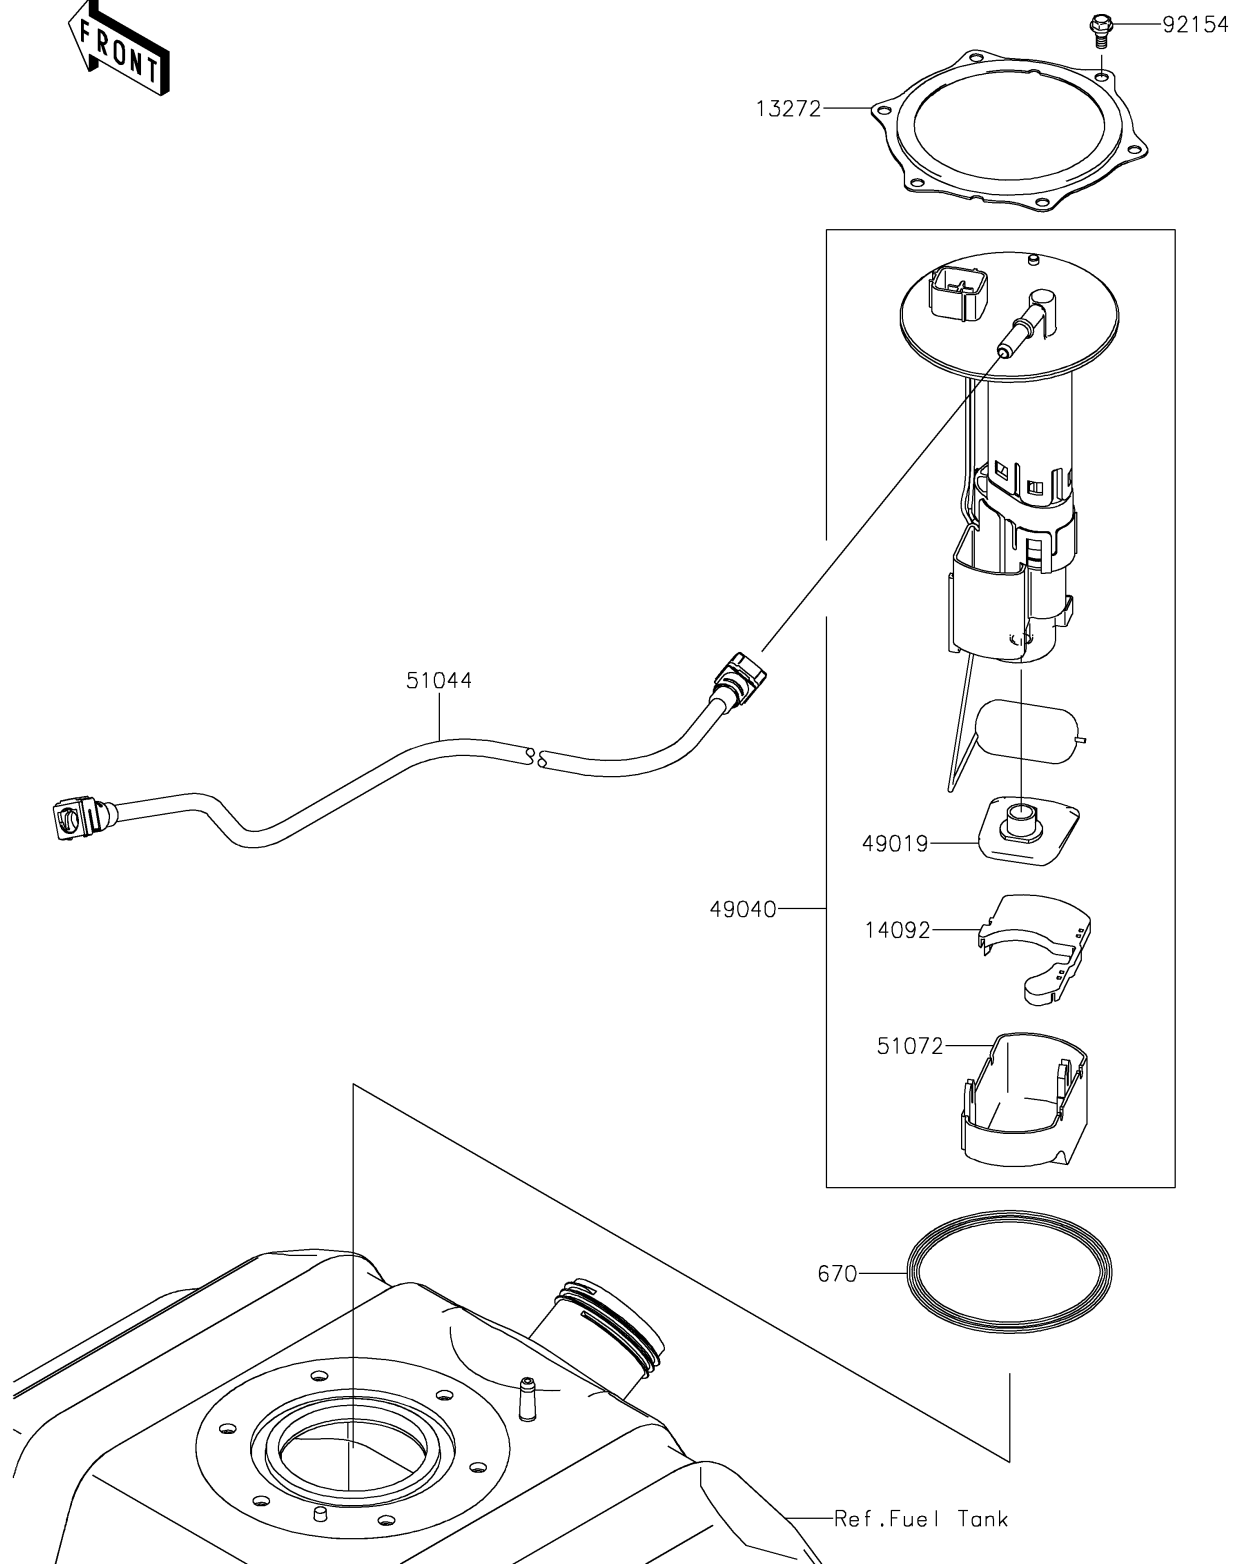

2017 TERYX4™ PARTS DIAGRAM

Fuel Pump

E1520

2017 TERYX4™ PARTS LIST

Fuel Pump

ITEM NAME	PART NUMBER	QUANTITY
PLATE (Ref # 13272)	13272-2500	1
COVER (Ref # 14092)	14092-1044	1
FILTER-FUEL (Ref # 49019)	49019-0013	1
PUMP-FUEL (Ref # 49040)	49040-0716	1
TUBE-ASSY (Ref # 51044)	51044-0811	1
CHAMBER-FUEL (Ref # 51072)	51072-0003	1
O RING (Ref # 670)	670E5090	1
BOLT,FUEL PUMP (Ref # 92154)	92154-1326	1