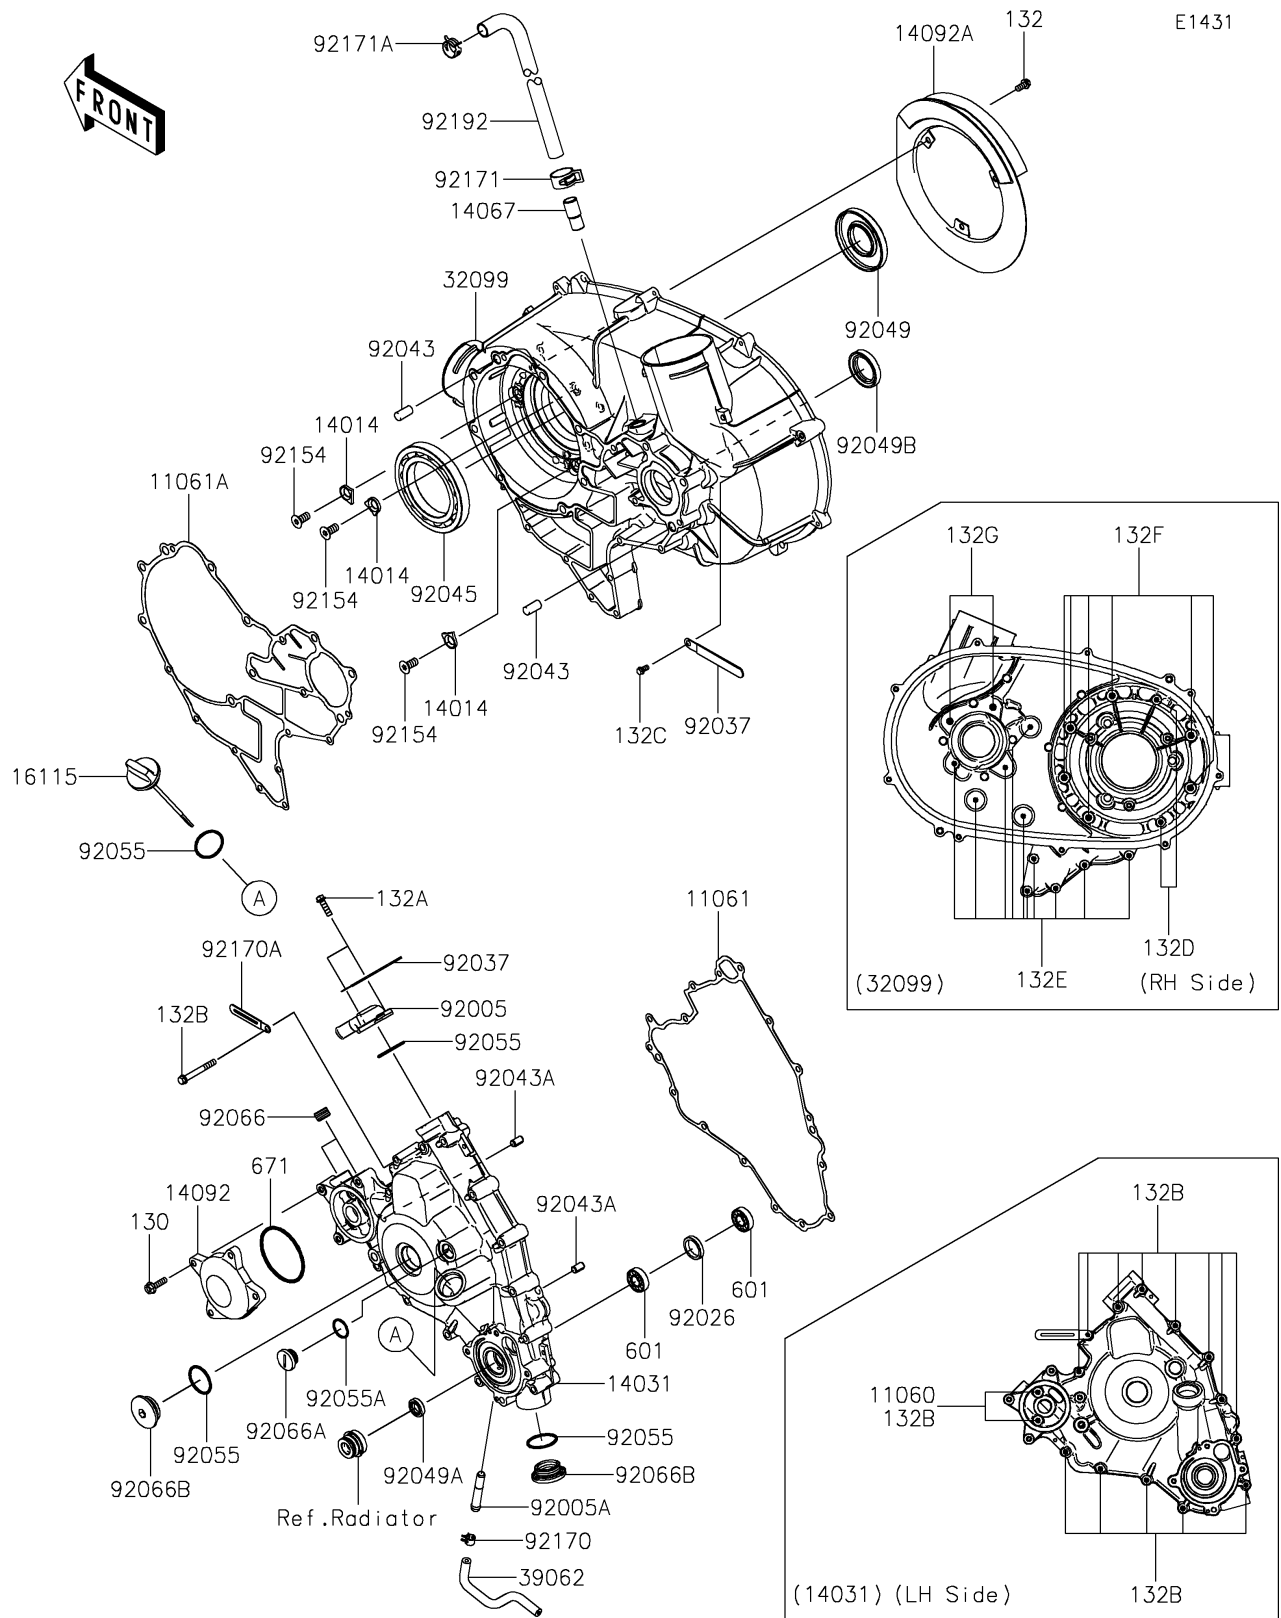

2017 TERYX4™ PARTS DIAGRAM

Engine Cover(s)

2017 TERYX4™ PARTS LIST

Engine Cover(s)

ITEM NAME	PART NUMBER	QUANTITY
GASKET,6.2X12X0.3 (Ref # 11060)	11060-1994	1
GASKET,GENERATOR COVER (Ref # 11061)	11061-0728	1
GASKET,CVT CASE (Ref # 11061A)	11061-0729	1
BOLT-FLANGED,6X22 (Ref # 130)	130CA0622	1
BOLT-FLANGED-SMALL,6X12 (Ref # 132)	132BA0612	1
BOLT-FLANGED-SMALL,6X20 (Ref # 132A)	132BA0620	1
BOLT-FLANGED-SMALL,6X50 (Ref # 132B)	132BA0650	1
BOLT-FLANGED-SMALL,6X12 (Ref # 132C)	132BD0612	1
BOLT-FLANGED-SMALL,6X30 (Ref # 132D)	132BD0630	1
BOLT-FLANGED-SMALL,6X45 (Ref # 132E)	132BD0645	1
BOLT-FLANGED-SMALL,8X35 (Ref # 132F)	132BD0835	1
PLATE-POSITION (Ref # 14014)	14014-0556	1
COVER-GENERATOR (Ref # 14031)	14031-0589	1
FITTING,BREATHER (Ref # 14067)	14067-006	1
COVER,OIL COOLER (Ref # 14092)	14092-0877	1
COVER (Ref # 14092A)	14092-1051	1
CAP-OIL FILLER (Ref # 16115)	16115-0705	1
CASE,CVT (Ref # 32099)	32099-0770	1
HOSE-COOLING,DRAIN (Ref # 39062)	39062-0598	1
FITTING (Ref # 92005)	92005-0712	1
FITTING (Ref # 92005A)	92005-1264	1
SPACER,22X28X5 (Ref # 92026)	92026-0711	1
CLAMP (Ref # 92037)	92037-1993	1
PIN,10X20 (Ref # 92043)	92043-0142	1
PIN,6.2X8X14 (Ref # 92043A)	92043-1263	1
BEARING-BALL,16014CS45 (Ref # 92045)	92045-0709	1
SEAL-OIL,35X77X9 (Ref # 92049)	92049-0713	1
SEAL-OIL,12X22X5 (Ref # 92049A)	92049-0783	1
SEAL-OIL,HTC 30X45X8 (Ref # 92049B)	92049-1575	1

2017 TERYX4™ PARTS LIST

Engine Cover(s)

ITEM NAME	PART NUMBER	QUANTITY
RING-O,31.2X2.4 (Ref # 92055)	92055-0724	1
RING-O,20X2 (Ref # 92055A)	92055-1146	1
PLUG,PT3/8X10 (Ref # 92066)	92066-0003	1
PLUG,COVER (Ref # 92066A)	92066-0011	1
PLUG (Ref # 92066B)	92066-0712	1
BOLT,FLAT,8X13.6 (Ref # 92154)	92154-0978	1
CLAMP (Ref # 92170)	92170-1493	1
CLAMP (Ref # 92170A)	92170-1514	1
CLAMP (Ref # 92171)	92171-0329	1
CLAMP (Ref # 92171A)	92171-1277	1
TUBE,BREATHER (Ref # 92192)	92192-0945	1
BOLT-FLANGED-SMALL,8X50 (Ref # 132G)	132BD0850	1
BEARING-BALL (Ref # 601)	601A6001	1
O RING,65MM (Ref # 671)	671B2565	1