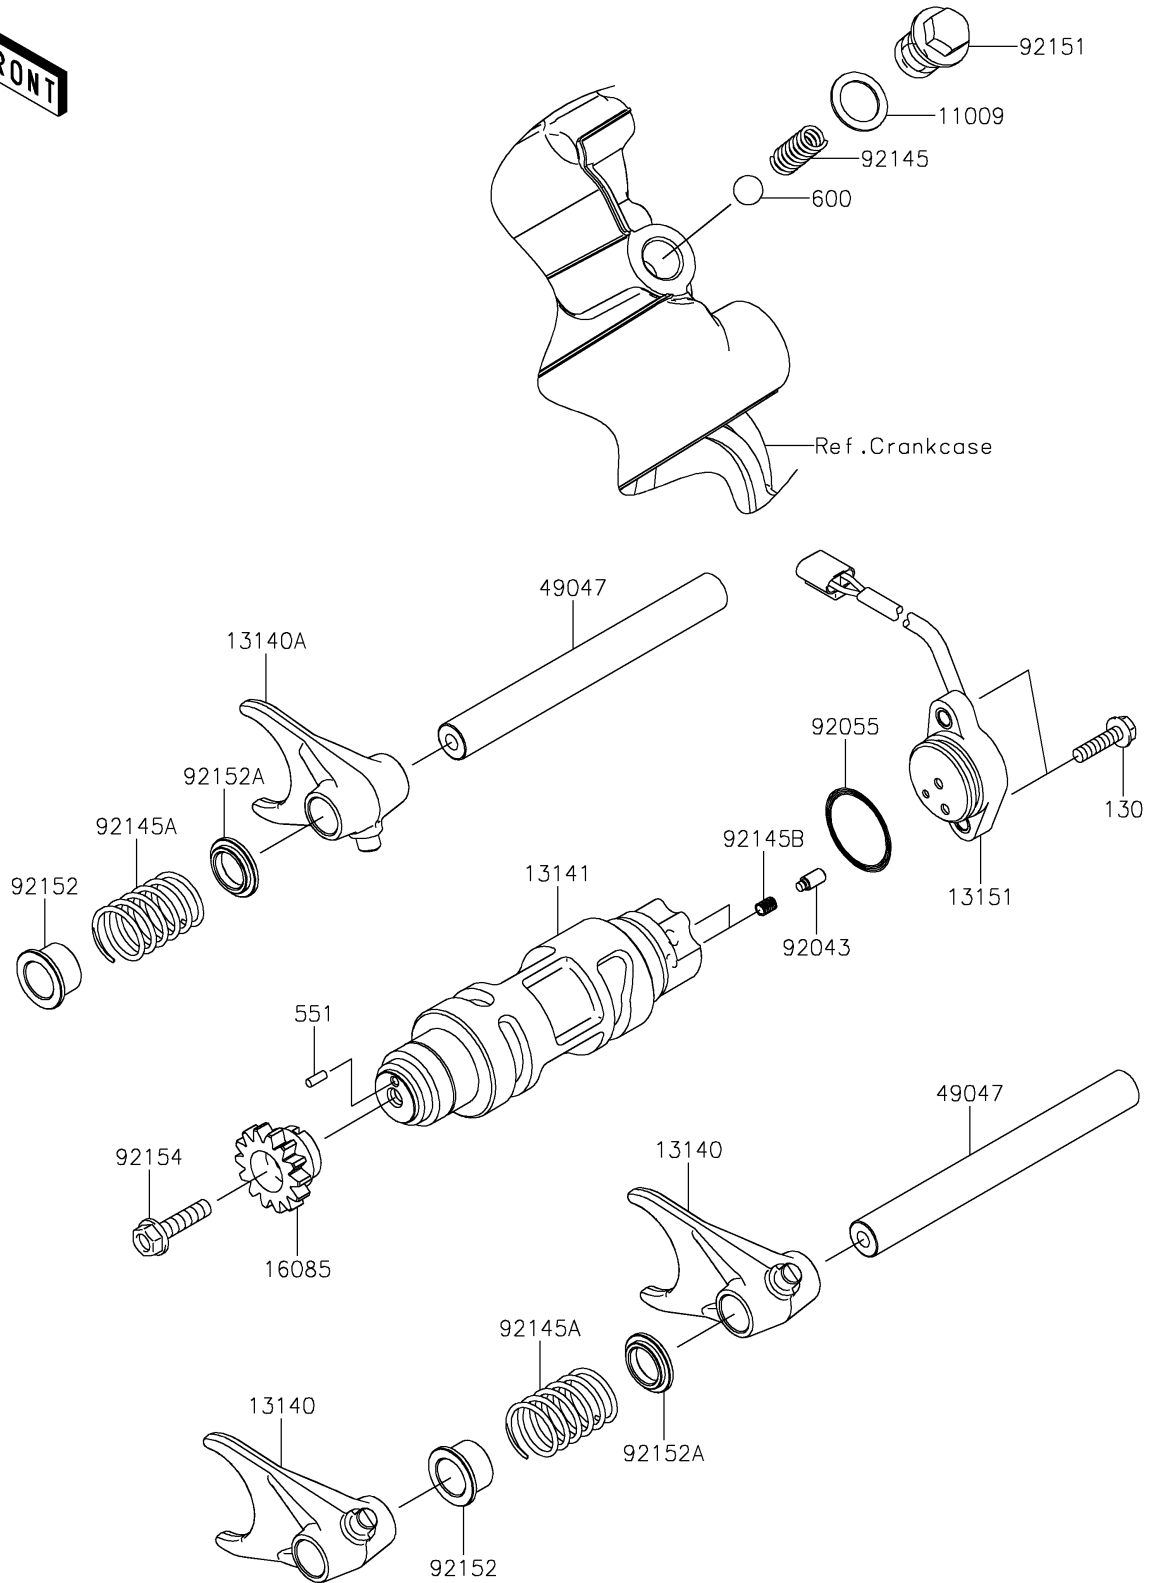

2017 TERYX4™ PARTS DIAGRAM

Gear Change Drum/Shift Fork(s)

E1362

2017 TERYX4™ PARTS LIST

Gear Change Drum/Shift Fork(s)

ITEM NAME	PART NUMBER	QUANTITY
GASKET,15.5X22X1 (Ref # 11009)	11009-1008	1
BOLT-FLANGED,5X20 (Ref # 130)	130BA0520	1
FORK-SHIFT,COUNTER (Ref # 13140)	13140-0622	1
FORK-SHIFT,INPUT (Ref # 13140A)	13140-0623	1
DRUM-CHANGE (Ref # 13141)	13141-0576	1
SWITCH-COMP,GEAR POSITION (Ref # 13151)	13151-0561	1
GEAR,14T (Ref # 16085)	16085-0589	1
ROD-SHIFT (Ref # 49047)	49047-0619	1
PIN-DOWEL,3X8 (Ref # 551)	551A0308	1
BALL-STEEL,13/32 (Ref # 600)	600A1300	1
PIN (Ref # 92043)	92043-1654	1
RING-O,27.7X2.4 (Ref # 92055)	92055-091	1
SPRING (Ref # 92145)	92145-0828	1
SPRING (Ref # 92145A)	92145-0898	1
SPRING (Ref # 92145B)	92145-1414	1
BOLT (Ref # 92151)	92151-1451	1
COLLAR,14X18X12.5 (Ref # 92152)	92152-2156	1
COLLAR,14X18X4 (Ref # 92152A)	92152-2157	1
BOLT,FLANGED,6X25 (Ref # 92154)	92154-0707	1