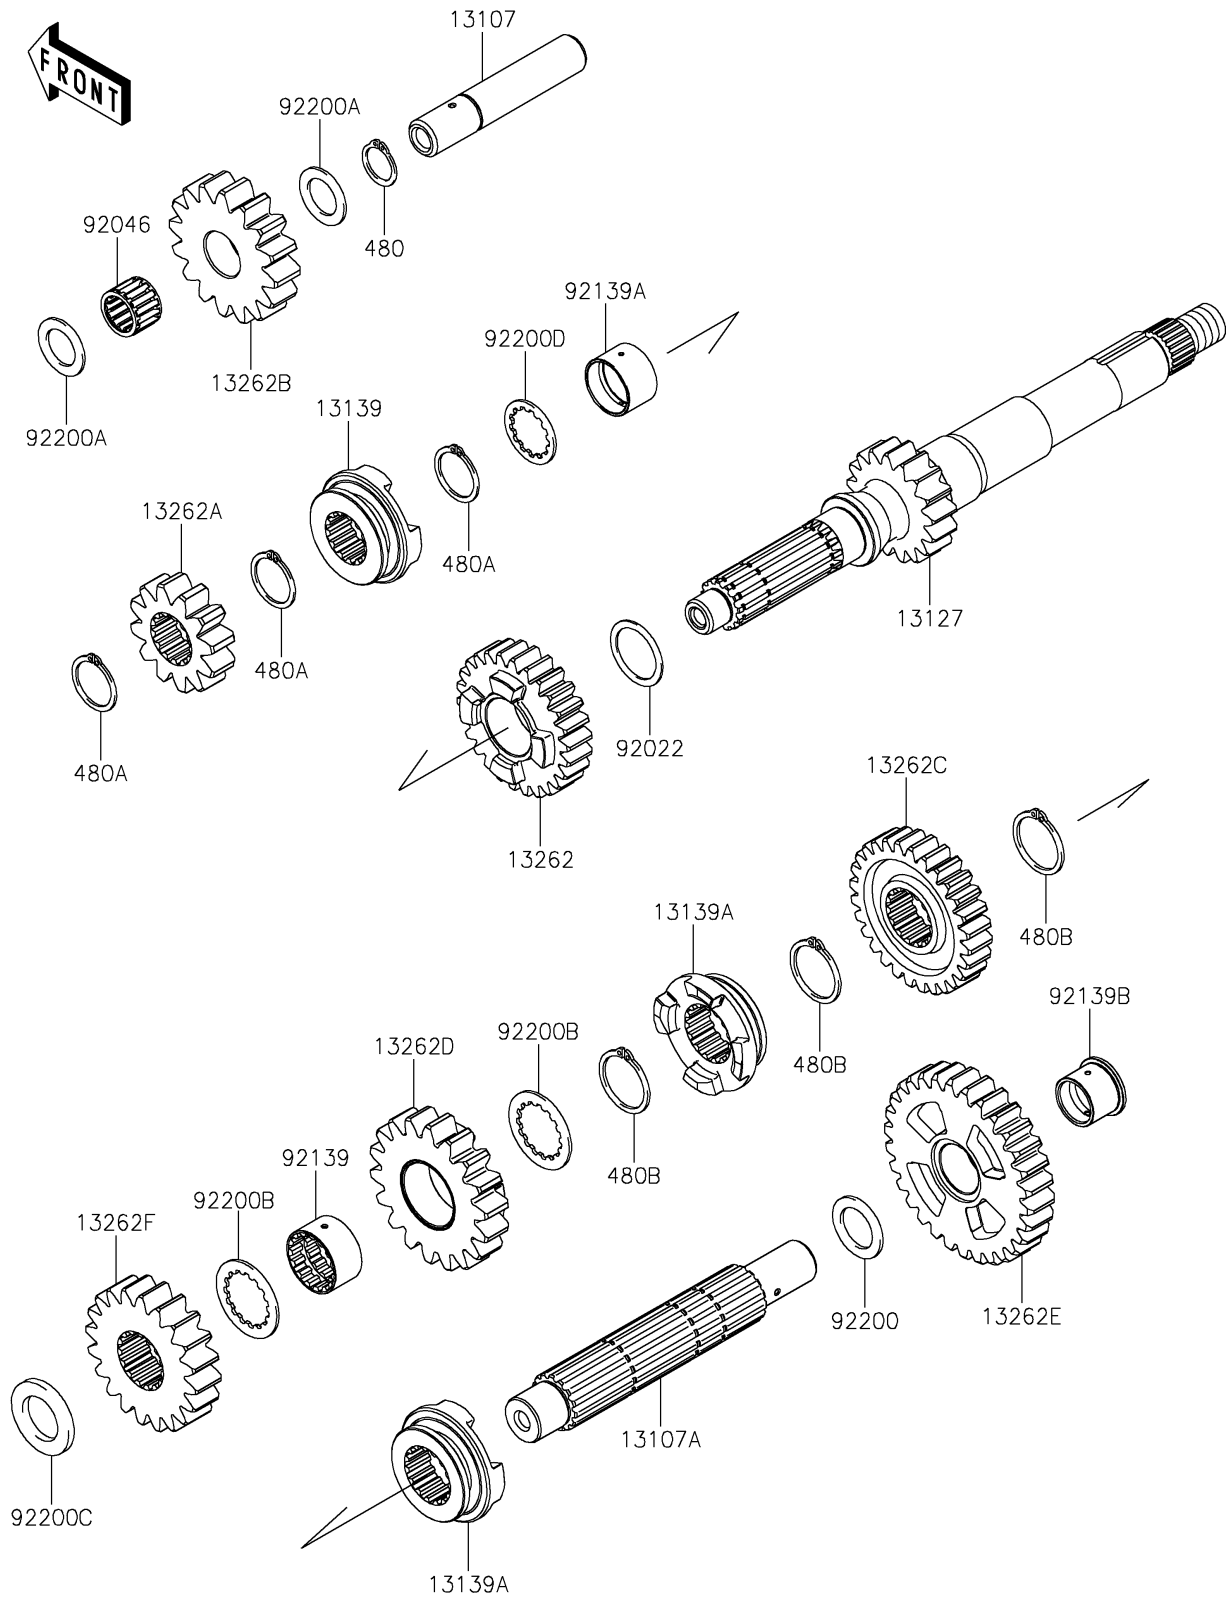

2017 TERYX4™ PARTS DIAGRAM

Transmission

E1361

2017 TERYX4™ PARTS LIST

Transmission

ITEM NAME	PART NUMBER	QUANTITY
SHAFT,REVERSE (Ref # 13107)	13107-0715	1
SHAFT,COUNTER (Ref # 13107A)	13107-0716	1
SHAFT-TRANSMISSION INPUT,17T (Ref # 13127)	13127-0654	1
SHIFTER,INPUT HI (Ref # 13139)	13139-0624	1
SHIFTER,OUTPUT (Ref # 13139A)	13139-0625	1
GEAR,INPUT HI,26T (Ref # 13262)	13262-0860	1
GEAR,INPUT REVERSE,12T (Ref # 13262A)	13262-0861	1
GEAR,REVERSE IDLE,16T (Ref # 13262B)	13262-0862	1
GEAR,OUTPUT HI,28T (Ref # 13262C)	13262-0863	1
GEAR,OUTPUT REVERSE,18T (Ref # 13262D)	13262-0865	1
GEAR,OUTPUT LOW,31T (Ref # 13262E)	13262-0867	1
GEAR,OUTPUT,19T (Ref # 13262F)	13262-1141	1
CIRCLIP-TYPE-C,18MM (Ref # 480)	480J1800	1
CIRCLIP-TYPE-C,24MM (Ref # 480A)	480J2400	1
CIRCLIP-TYPE-C,28MM (Ref # 480B)	480J2800	1
WASHER,25.3X32X1 (Ref # 92022)	92022-1800	1
BEARING-NEEDLE,182216E03 C3 (Ref # 92046)	92046-0605	1
BUSHING,25X28.3X16.7 (Ref # 92139)	92139-0107	1
BUSHING,25X28X17.8 (Ref # 92139A)	92139-0280	1
BUSHING,20X24X18.7 (Ref # 92139B)	92139-0707	1
WASHER,20.2X30X1.8 (Ref # 92200)	92200-0221	1
WASHER,18.2X28X1.5 (Ref # 92200A)	92200-0716	1
WASHER,28.5X38X1.5 (Ref # 92200B)	92200-0717	1
WASHER,22.2X36X3.6 (Ref # 92200C)	92200-0718	1
WASHER,25.2X31.0X1.5 (Ref # 92200D)	92200-1239	1