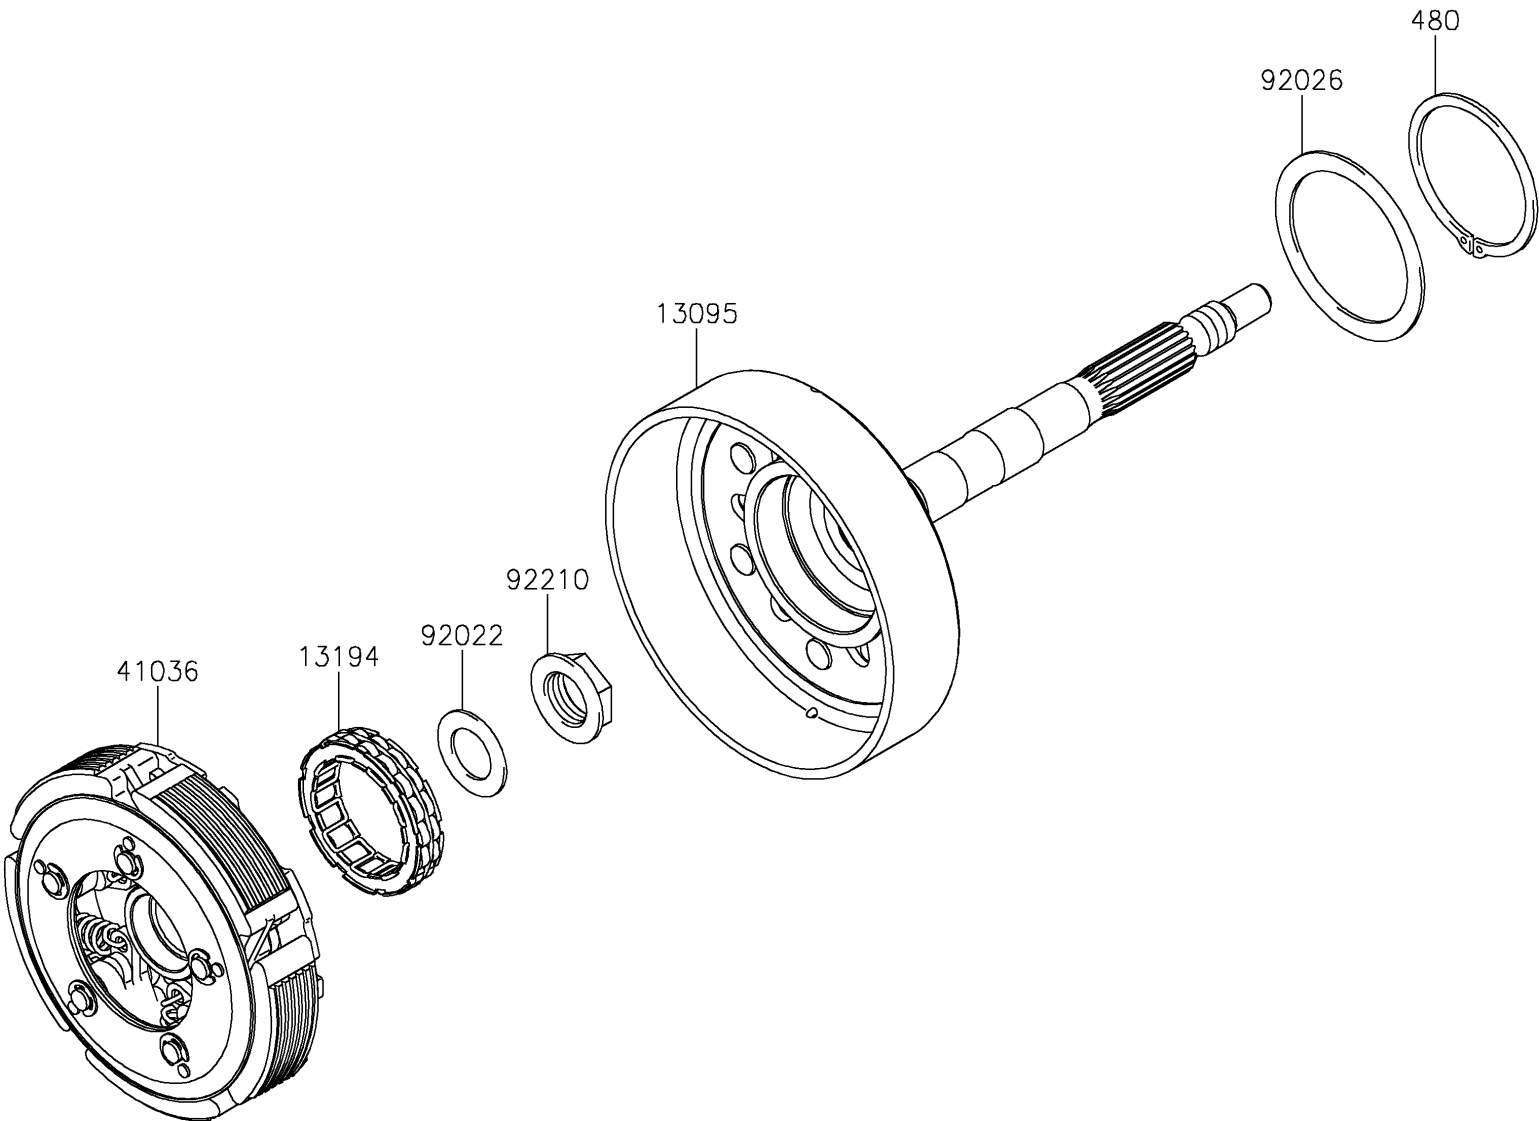

2017 TERYX4™ PARTS DIAGRAM

Clutch

E1350

2017 TERYX4™ PARTS LIST

Clutch

ITEM NAME	PART NUMBER	QUANTITY
HOUSING-COMP-CLUTCH (Ref # 13095)	13095-0554	1
CLUTCH-ONEWAY (Ref # 13194)	13194-0555	1
HUB-ASSY (Ref # 41036)	41036-0639	1
CIRCLIP-TYPE-C,60MM (Ref # 480)	480J6000	1
WASHER,20.5X34X1.4 (Ref # 92022)	92022-168	1
SPACER (Ref # 92026)	92026-0710	1
NUT,20MM (Ref # 92210)	92210-0711	1