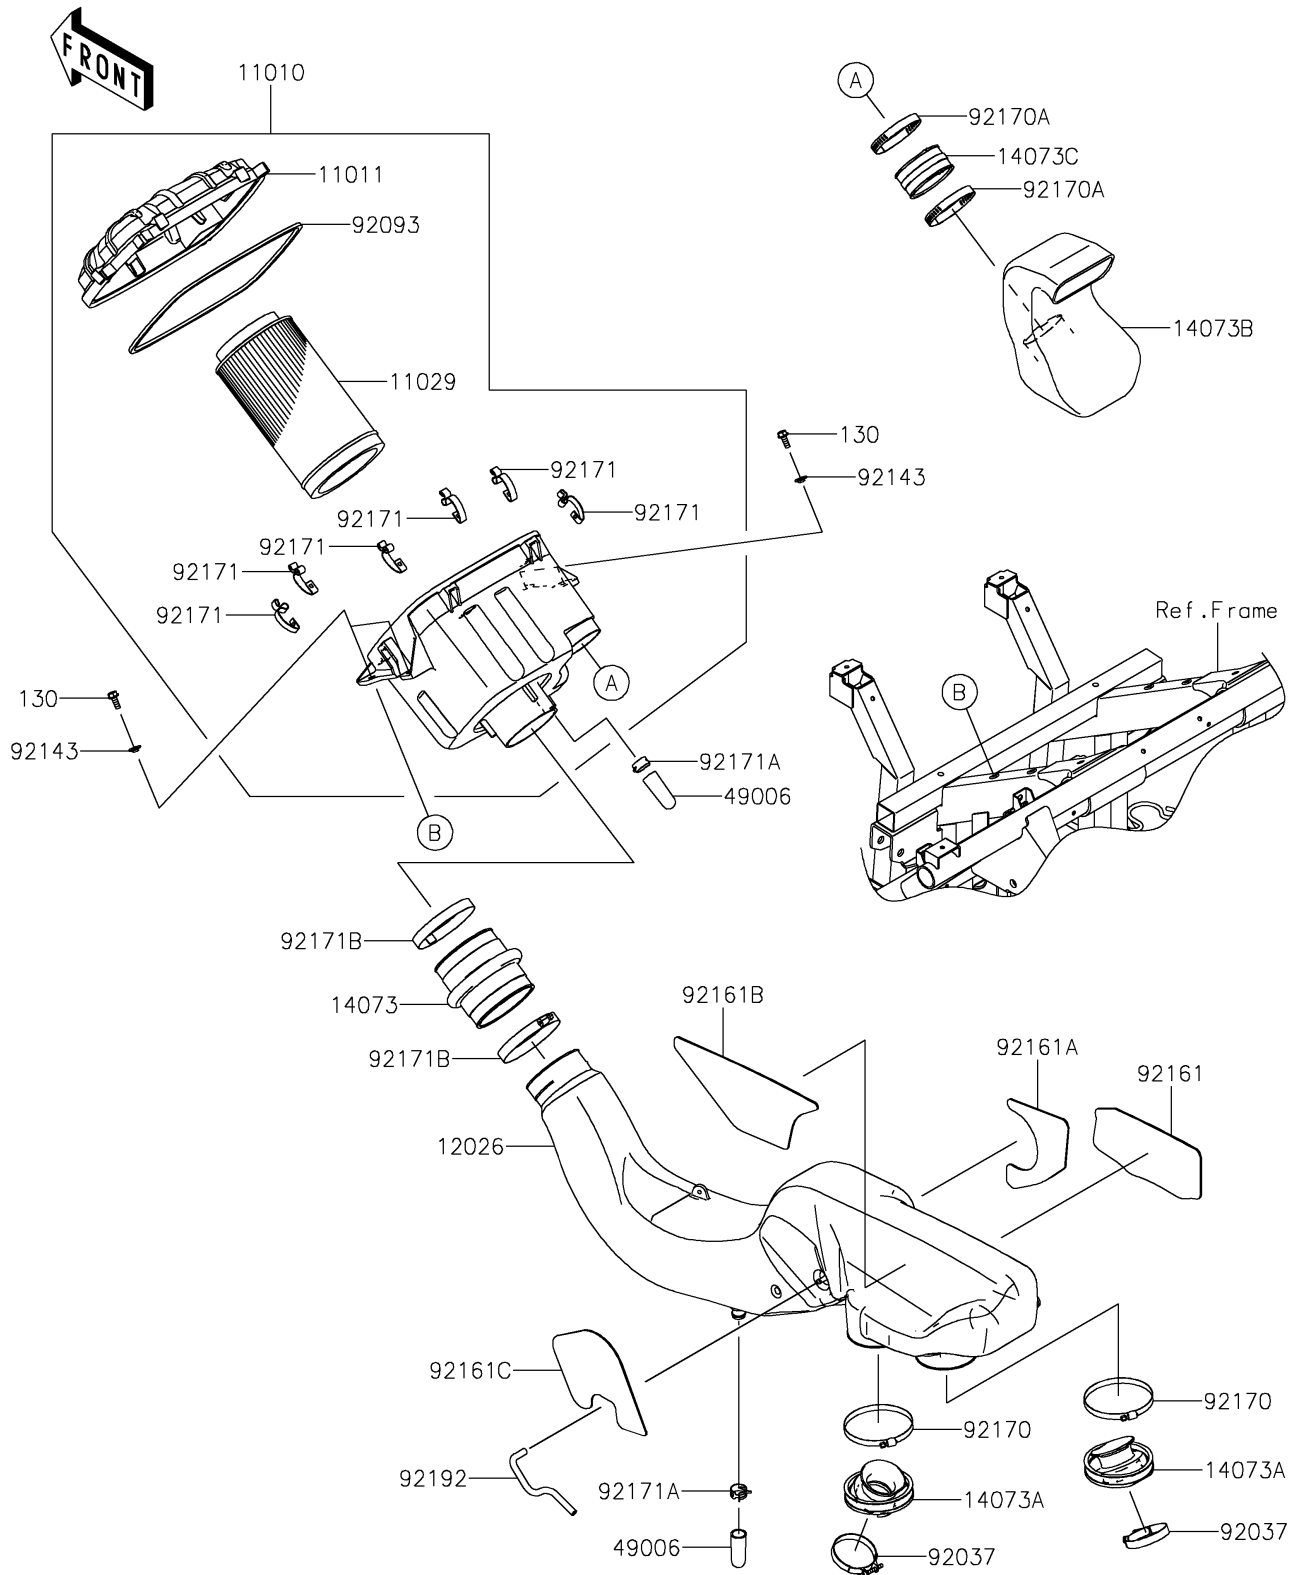

2017 TERYX4™ PARTS DIAGRAM

Air Cleaner

E1130

2017 TERYX4™ PARTS LIST

Air Cleaner

ITEM NAME	PART NUMBER	QUANTITY
FILTER-ASSY-AIR (Ref # 11010)	11010-0777	1
CASE-AIR FILTER (Ref # 11011)	11011-0784	1
ELEMENT-ASSY-AIR FILTER (Ref # 11029)	11029-0025	1
CHAMBER (Ref # 12026)	12026-0016	1
BOLT-FLANGED,6X16 (Ref # 130)	130AA0616	1
DUCT,JOINT,A/C SIDE (Ref # 14073)	14073-0757	1
DUCT,THROTTLE-CHAMBER (Ref # 14073A)	14073-0758	1
DUCT,INTAKE (Ref # 14073B)	14073-0767	1
DUCT,JOINT (Ref # 14073C)	14073-1775	1
BOOT (Ref # 49006)	49006-1351	1
CLAMP (Ref # 92037)	92037-1523	1
SEAL (Ref # 92093)	92093-0585	1
COLLAR (Ref # 92143)	92143-1087	1
DAMPER,CHAMBER,RH,RR (Ref # 92161)	92161-1518	1
DAMPER,CHAMBER,RH,FR (Ref # 92161A)	92161-1519	1
DAMPER,CHAMBER,LH,RR (Ref # 92161B)	92161-1520	1
DAMPER,CHAMBER,LH,FR (Ref # 92161C)	92161-1521	1
CLAMP (Ref # 92170)	92170-1676	1
CLAMP (Ref # 92170A)	92170-1764	1
CLAMP (Ref # 92171)	92171-0225	1
CLAMP (Ref # 92171A)	92171-1277	1
CLAMP (Ref # 92171B)	92171-3716	1
TUBE,4X8X143 (Ref # 92192)	92192-1230	1