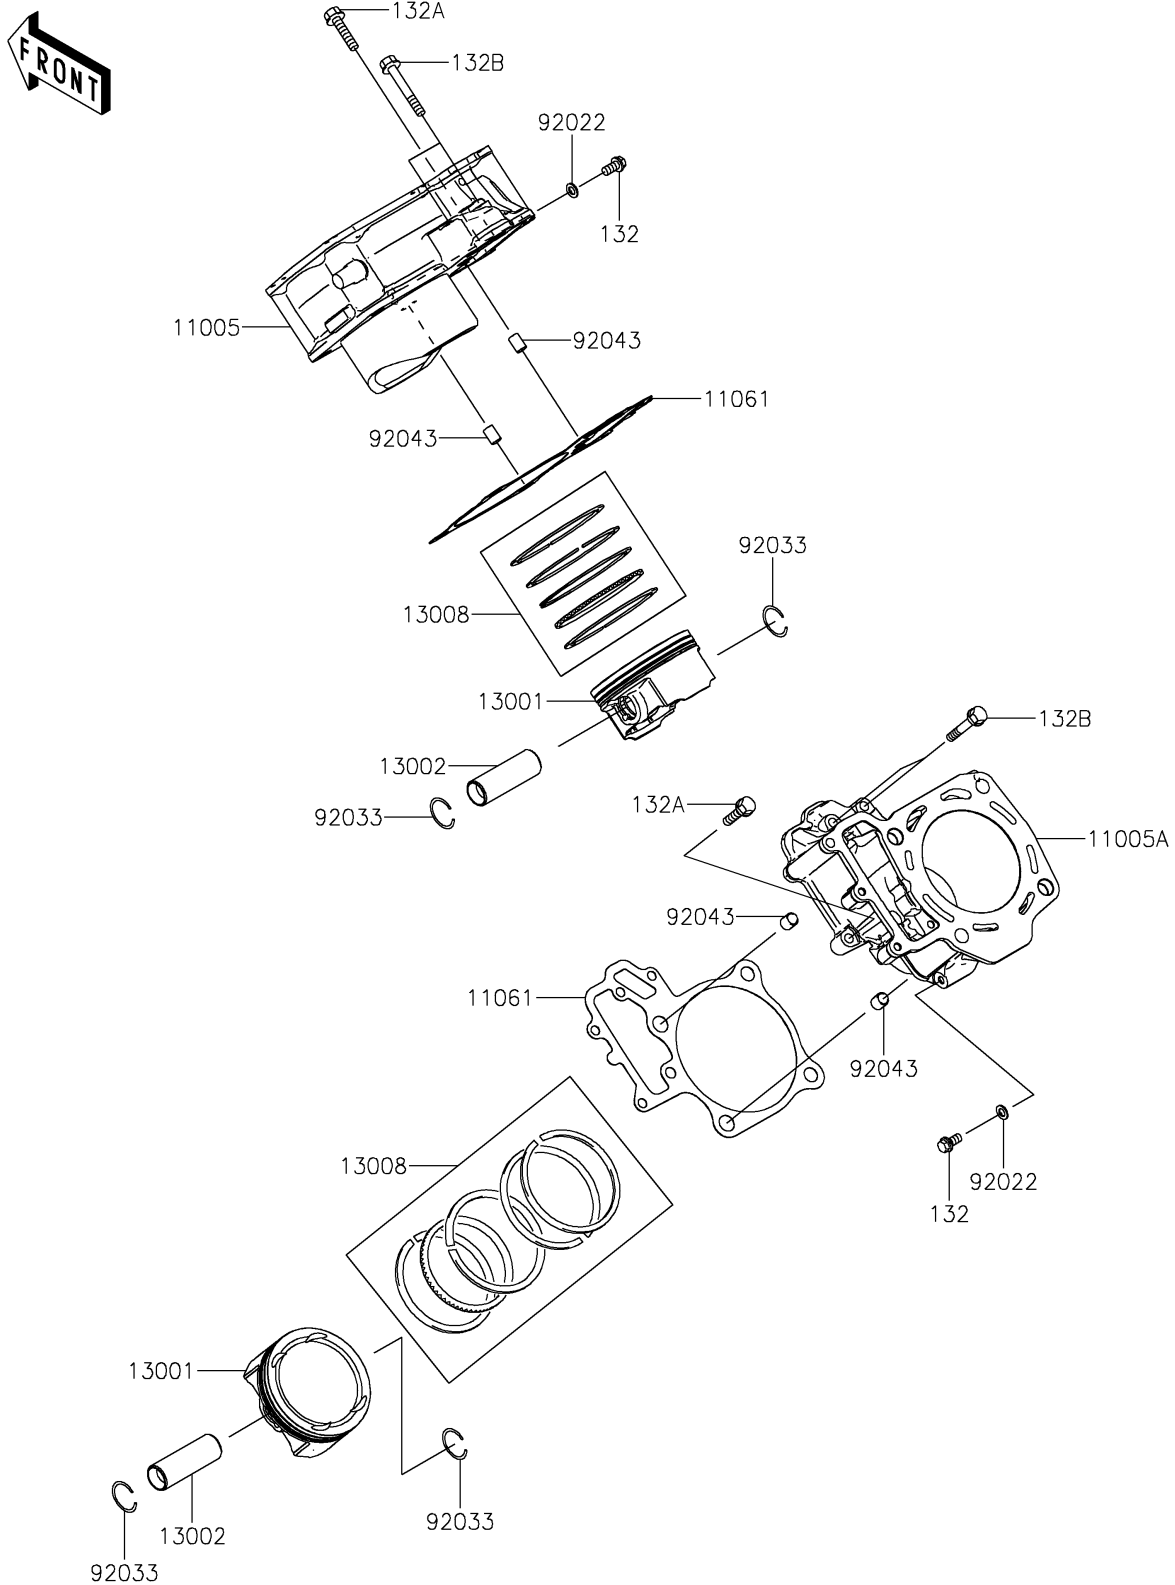

2017 TERYX4™ PARTS DIAGRAM

Cylinder/Piston(s)

E1120

2017 TERYX4™ PARTS LIST

Cylinder/Piston(s)

ITEM NAME	PART NUMBER	QUANTITY
CYLINDER-ENGINE,FR (Ref # 11005)	11005-0628	1
CYLINDER-ENGINE,RR (Ref # 11005A)	11005-0629	1
GASKET,CYLINDER BASE (Ref # 11061)	11061-0730	1
PISTON-ENGINE (Ref # 13001)	13001-0740	1
PIN-PISTON (Ref # 13002)	13002-0711	1
RING-SET-PISTON (Ref # 13008)	13008-0042	1
BOLT-FLANGED-SMALL,6X12 (Ref # 132)	132BA0612	1
BOLT-FLANGED-SMALL,6X30 (Ref # 132A)	132BA0630	1
BOLT-FLANGED-SMALL,6X40 (Ref # 132B)	132BA0640	1
WASHER,6.2X11X1 (Ref # 92022)	92022-304	1
RING-SNAP (Ref # 92033)	92033-1207	1
PIN,10.1X12X14 (Ref # 92043)	92043-4009	1