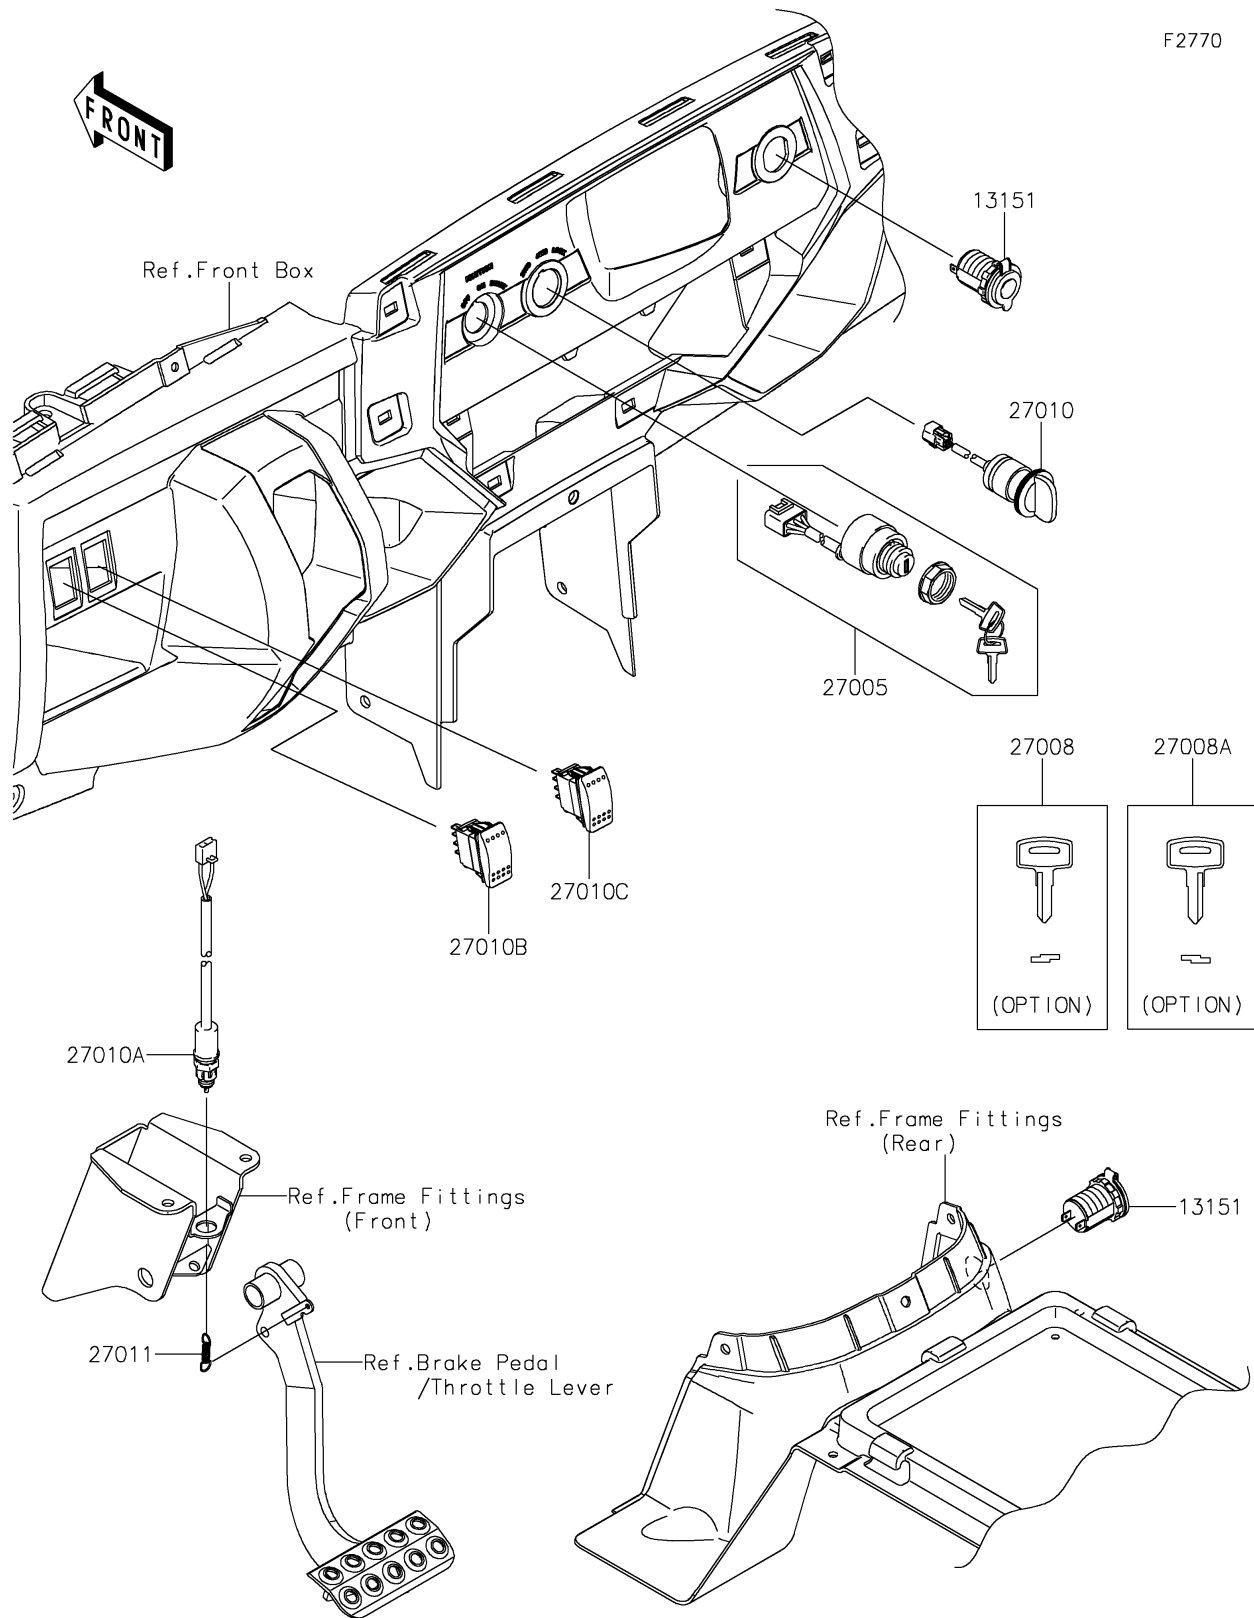

2016 TERYX® CAMO PARTS DIAGRAM

Ignition Switch

F2770

2016 TERYX® CAMO PARTS LIST

Ignition Switch

ITEM NAME	PART NUMBER	QUANTITY
SWITCH-COMP,OUTLET,12V (Ref # 13151)	13151-0556	1
SWITCH-ASSY-IGNITION (Ref # 27005)	27005-0036	1
KEY-LOCK,BLANK (Ref # 27008)	27008-1153	1
KEY-LOCK,BLANK (Ref # 27008A)	27008-1157	1
SWITCH,HEAD LAMP (Ref # 27010)	27010-0706	1
SWITCH,BRAKE (Ref # 27010A)	27010-0724	1
SWITCH,OUTER (Ref # 27010B)	27010-0806	1
SWITCH,OUTER (Ref # 27010C)	27010-0807	1
SPRING,BRAKE LAMP SWITCH (Ref # 27011)	27011-006	1