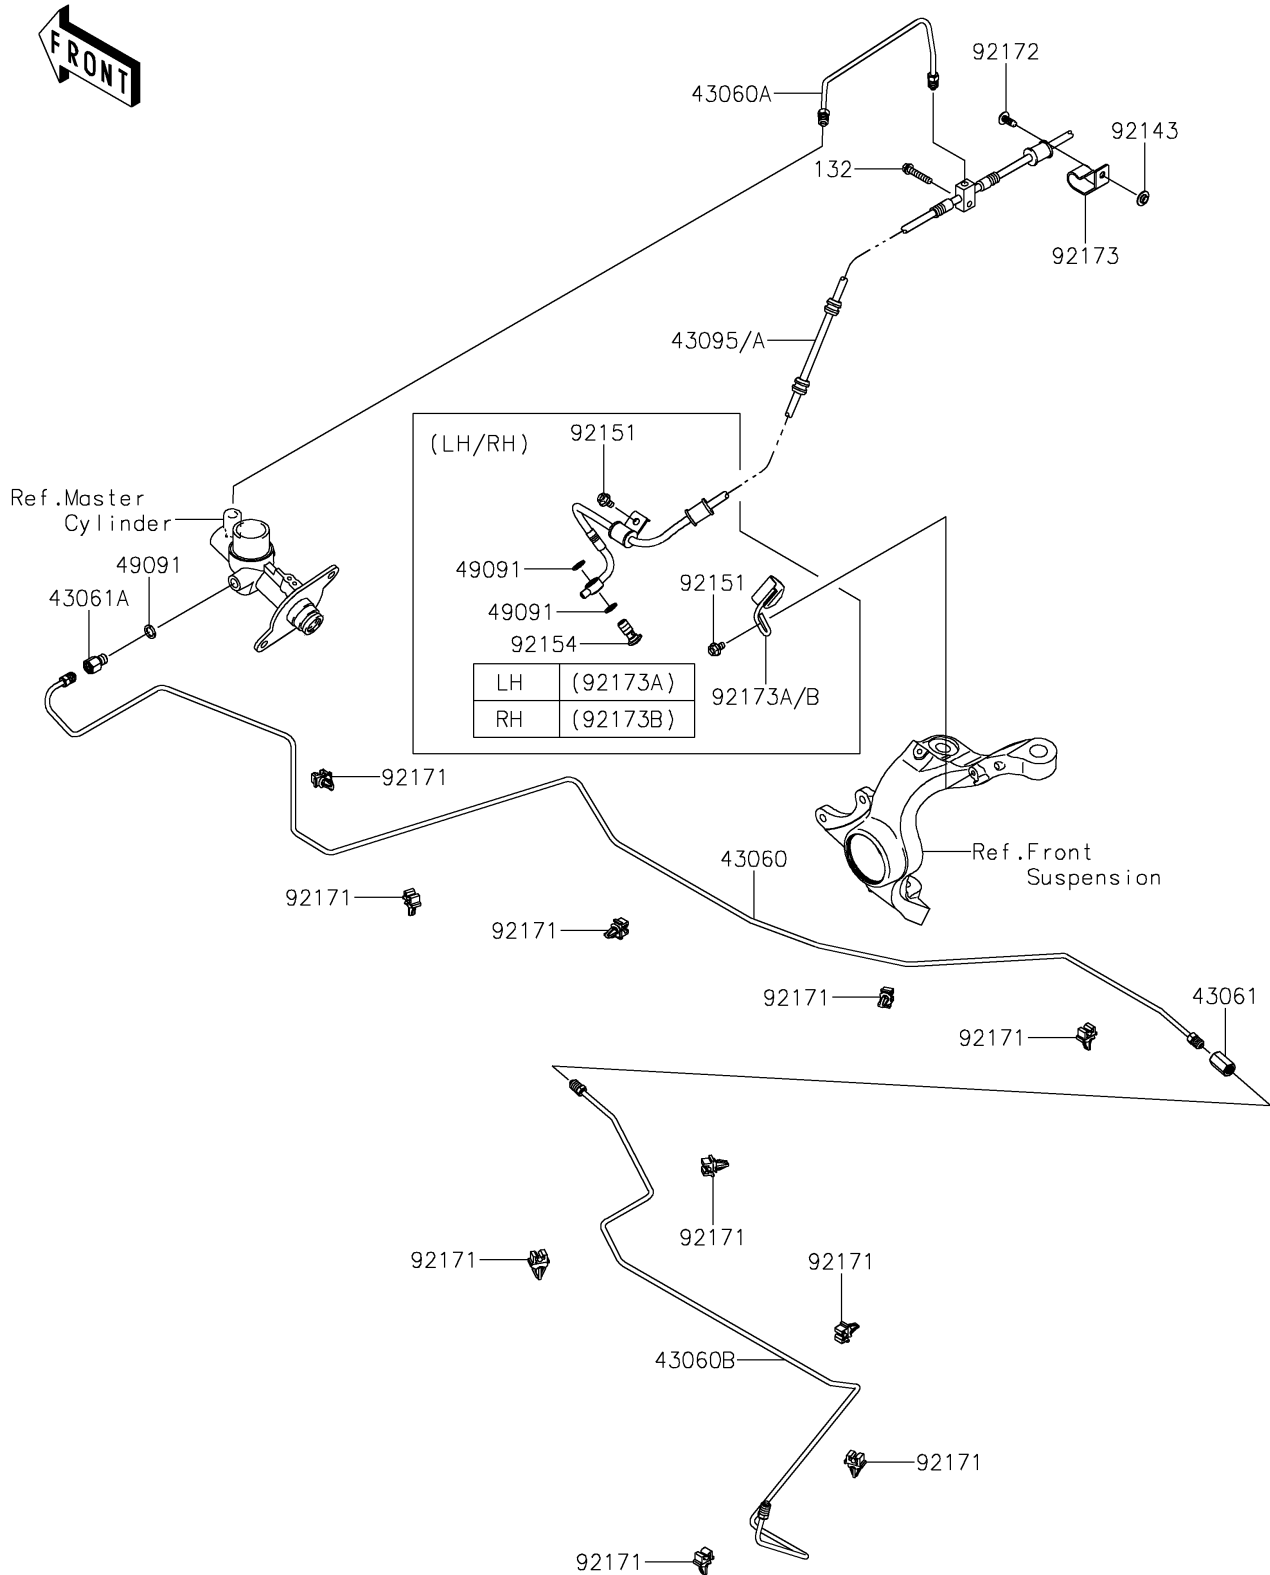

2016 TERYX® CAMO PARTS DIAGRAM

Brake Piping

F2262

2016 TERYX® CAMO PARTS LIST

Brake Piping

| ITEM NAME | PART NUMBER | QUANTITY |
|---|-------------|----------|
| BOLT-FLANGED-SMALL,6X30 (Ref # 132) | 132BA0630 | 1 |
| PIPE-BRAKE,M/C-JOINT (Ref # 43060) | 43060-0316 | 1 |
| PIPE-BRAKE,M/C-FR JOINT (Ref # 43060A) | 43060-0320 | 1 |
| PIPE-BRAKE,JOINT-BRAKE (Ref # 43060B) | 43060-0324 | 1 |
| JOINT-BRAKE (Ref # 43061) | 43061-0003 | 1 |
| JOINT-BRAKE,M/C (Ref # 43061A) | 43061-0302 | 1 |
| HOSE-BRAKE,FR,1975MM (Ref # 43095) | 43095-0935 | 1 |
| WASHER-SEAL,10.1X14.5X1.5 (Ref # 49091) | 49091-0001 | 1 |
| COLLAR (Ref # 92143) | 92143-1087 | 1 |
| BOLT,6X10 (Ref # 92151) | 92151-1344 | 1 |
| BOLT,TORX,10X23 (Ref # 92154) | 92154-1875 | 1 |
| CLAMP (Ref # 92171) | 92171-0805 | 1 |
| SCREW,TAPPING,6X16 (Ref # 92172) | 92172-0739 | 1 |
| CLAMP (Ref # 92173) | 92173-0930 | 1 |
| CLAMP,LH (Ref # 92173A) | 92173-0934 | 1 |
| CLAMP,RH (Ref # 92173B) | 92173-0935 | 1 |