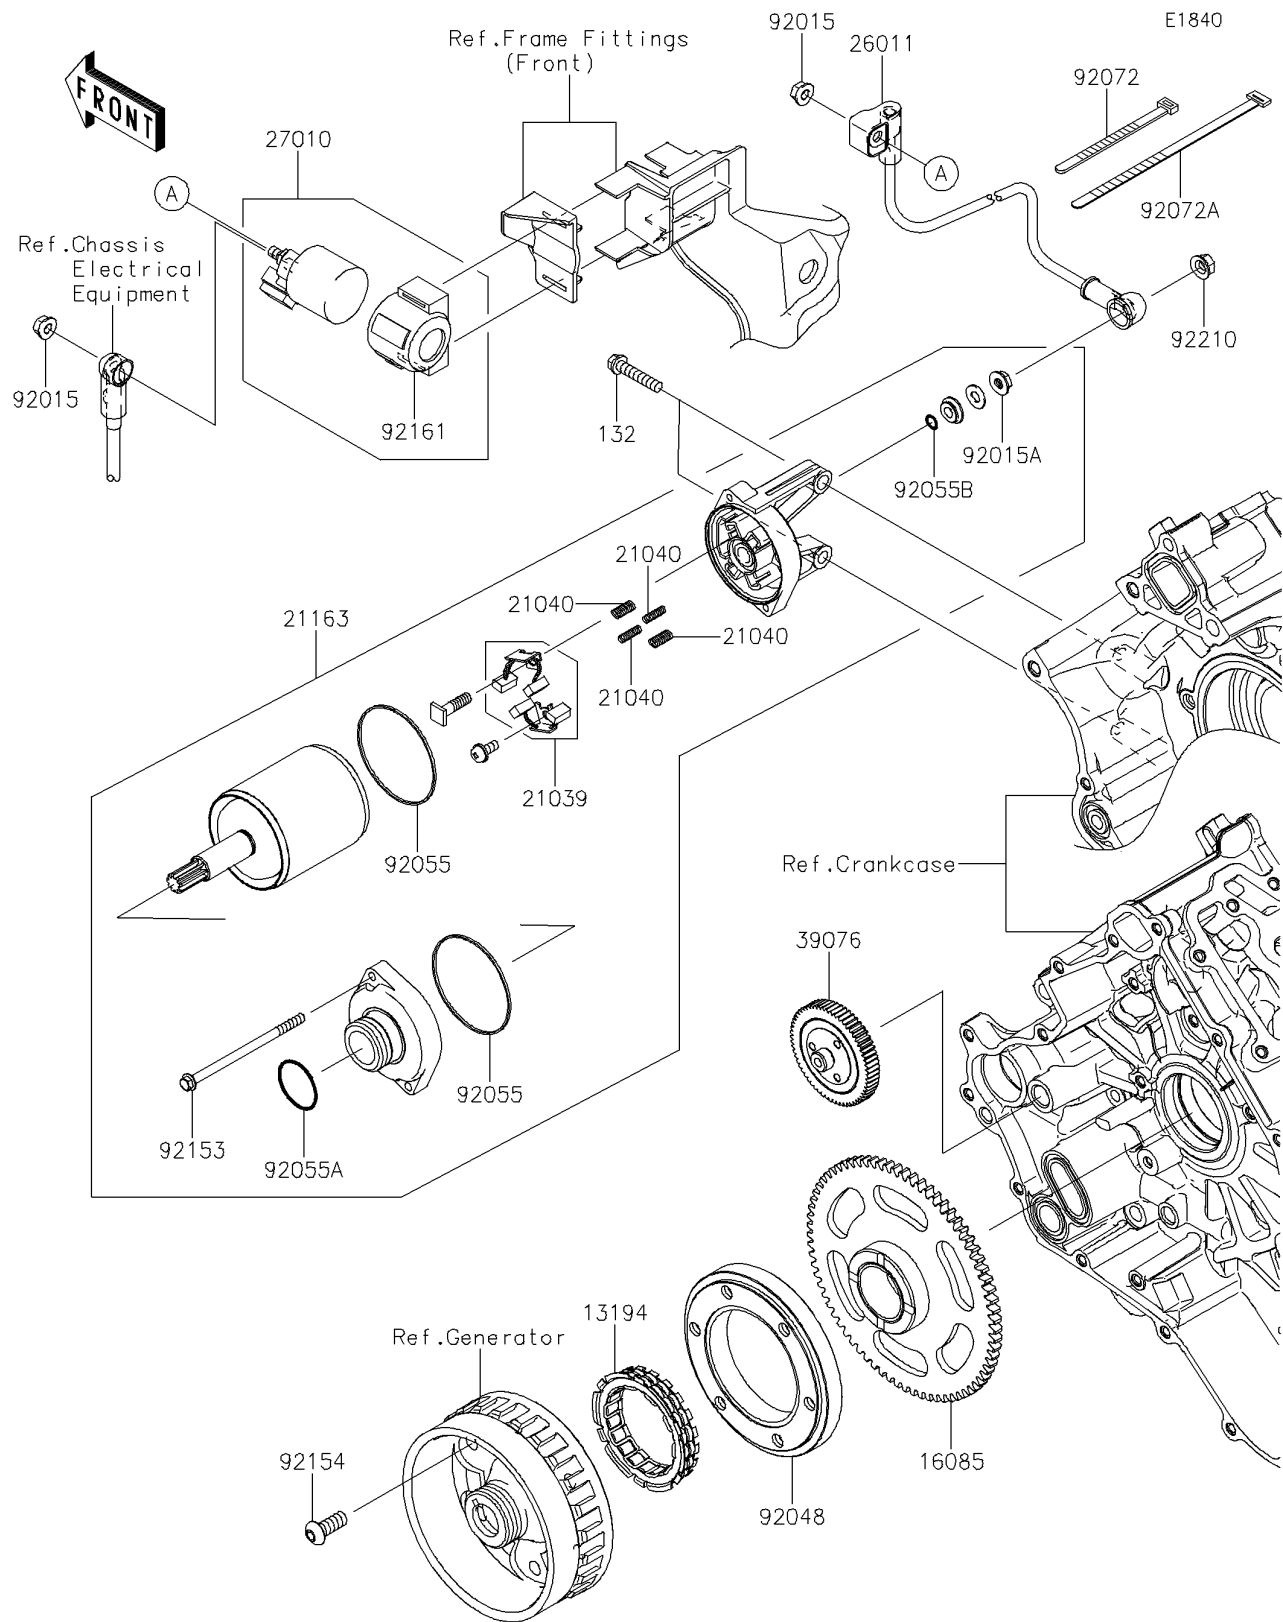

2016 TERYX® CAMO PARTS DIAGRAM

Starter Motor

2016 TERYX® CAMO PARTS LIST

Starter Motor

ITEM NAME	PART NUMBER	QUANTITY
CLUTCH-ONEWAY (Ref # 13194)	13194-1094	1
BOLT-FLANGED-SMALL,6X30 (Ref # 132)	132BA0630	1
GEAR,STARTER (Ref # 16085)	16085-0591	1
BRUSH,CARBON (Ref # 21039)	21039-0004	1
SPRING-BRUSH (Ref # 21040)	21040-0003	1
STARTER-ELECTRIC (Ref # 21163)	21163-0037	1
WIRE-LEAD (Ref # 26011)	26011-0901	1
SWITCH,MAGNETIC (Ref # 27010)	27010-0766	1
LIMITER,STARTER (Ref # 39076)	39076-0555	1
NUT,FLANGED,6MM (Ref # 92015)	92015-1367	1
NUT,STARTER MOTOR (Ref # 92015A)	92015-1476	1
RACE,ONEWAY CLUTCH (Ref # 92048)	92048-0553	1
RING-0 (Ref # 92055)	92055-0136	1
RING-0 (Ref # 92055A)	92055-1276	1
RING-0,4.5X2.0 (Ref # 92055B)	92055-1370	1
BAND,L=123 (Ref # 92072)	92072-030	1
BAND,L=186 (Ref # 92072A)	92072-056	1
BOLT (Ref # 92153)	92153-1850	1
BOLT,TORX,8X20 (Ref # 92154)	92154-0421	1
DAMPER,MAGNETIC SWITCH (Ref # 92161)	92161-1722	1
NUT,6MM (Ref # 92210)	92210-0188	1