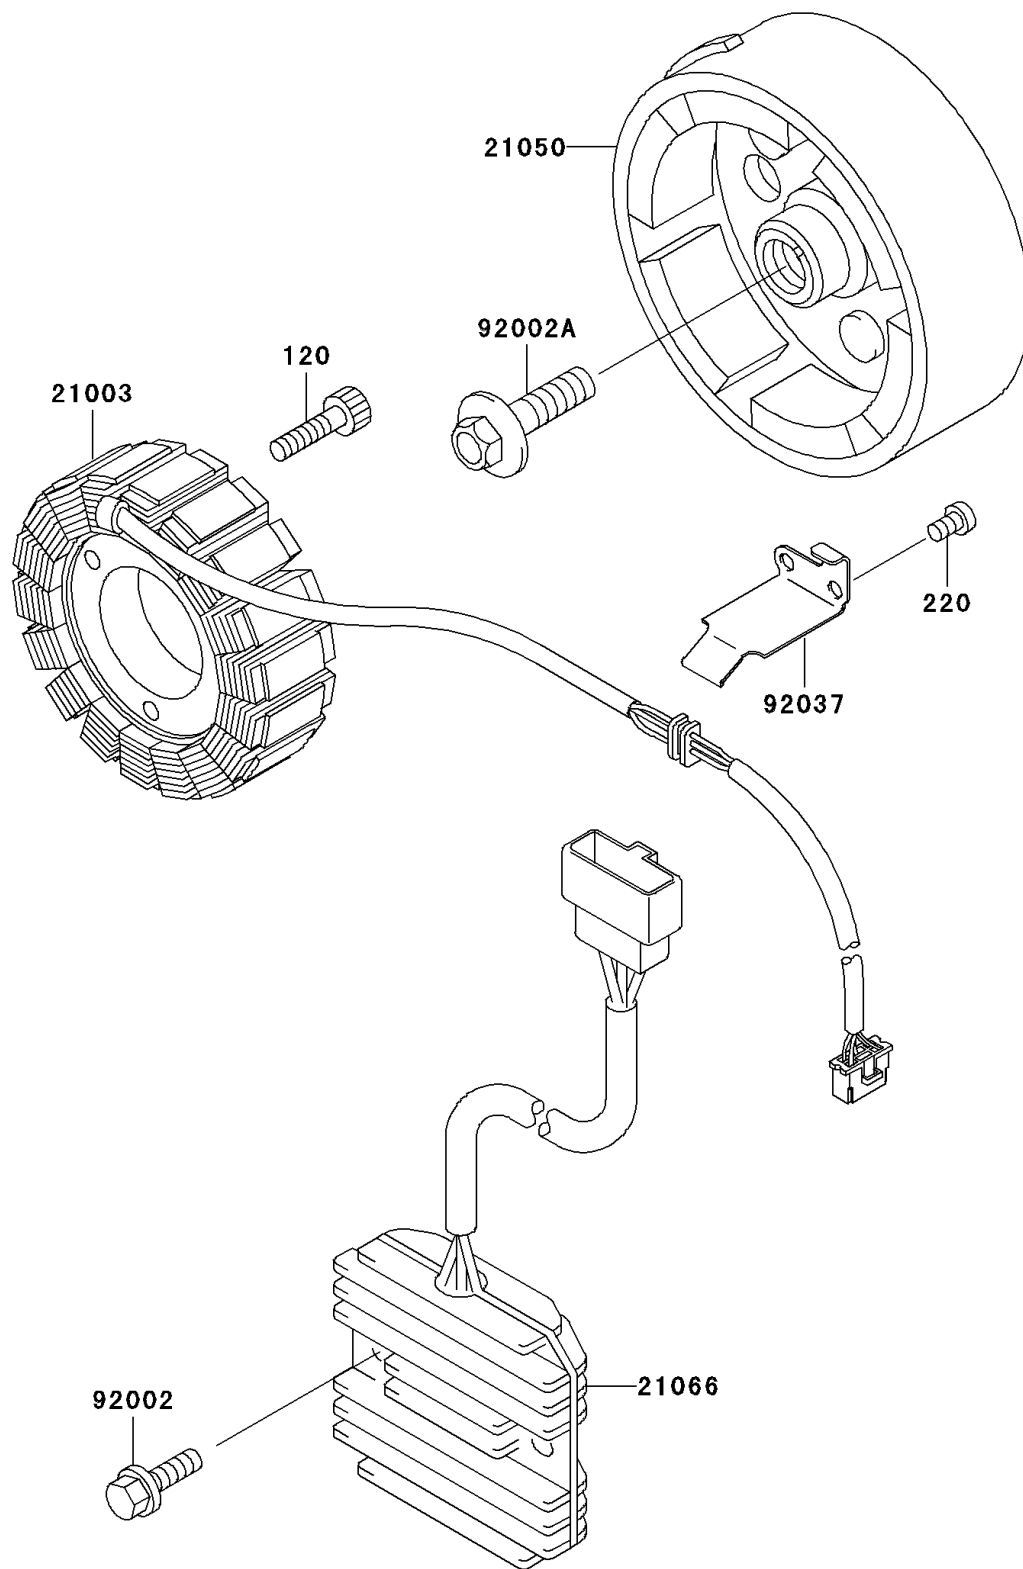

2009 Vulcan® 500 LTD PARTS DIAGRAM

Generator

E1810

2009 Vulcan® 500 LTD PARTS LIST

Generator

ITEM NAME	PART NUMBER	QUANTITY
BOLT-SOCKET,6X25 (Ref # 120)	120CA0625	1
SCREW-PAN-CROSS,5X10 (Ref # 220)	220AA0510	1
STATOR (Ref # 21003)	21003-1123	1
FLYWHEEL (Ref # 21050)	21050-1168	1
REGULATOR-VOLTAGE (Ref # 21066)	21066-1030	1
BOLT,FLANGED,6X25 (Ref # 92002)	92002-1086	1
BOLT,FLANGED,10X36 (Ref # 92002A)	92002-1457	1
CLAMP,GENERATOR LEAD (Ref # 92037)	92037-1630	1