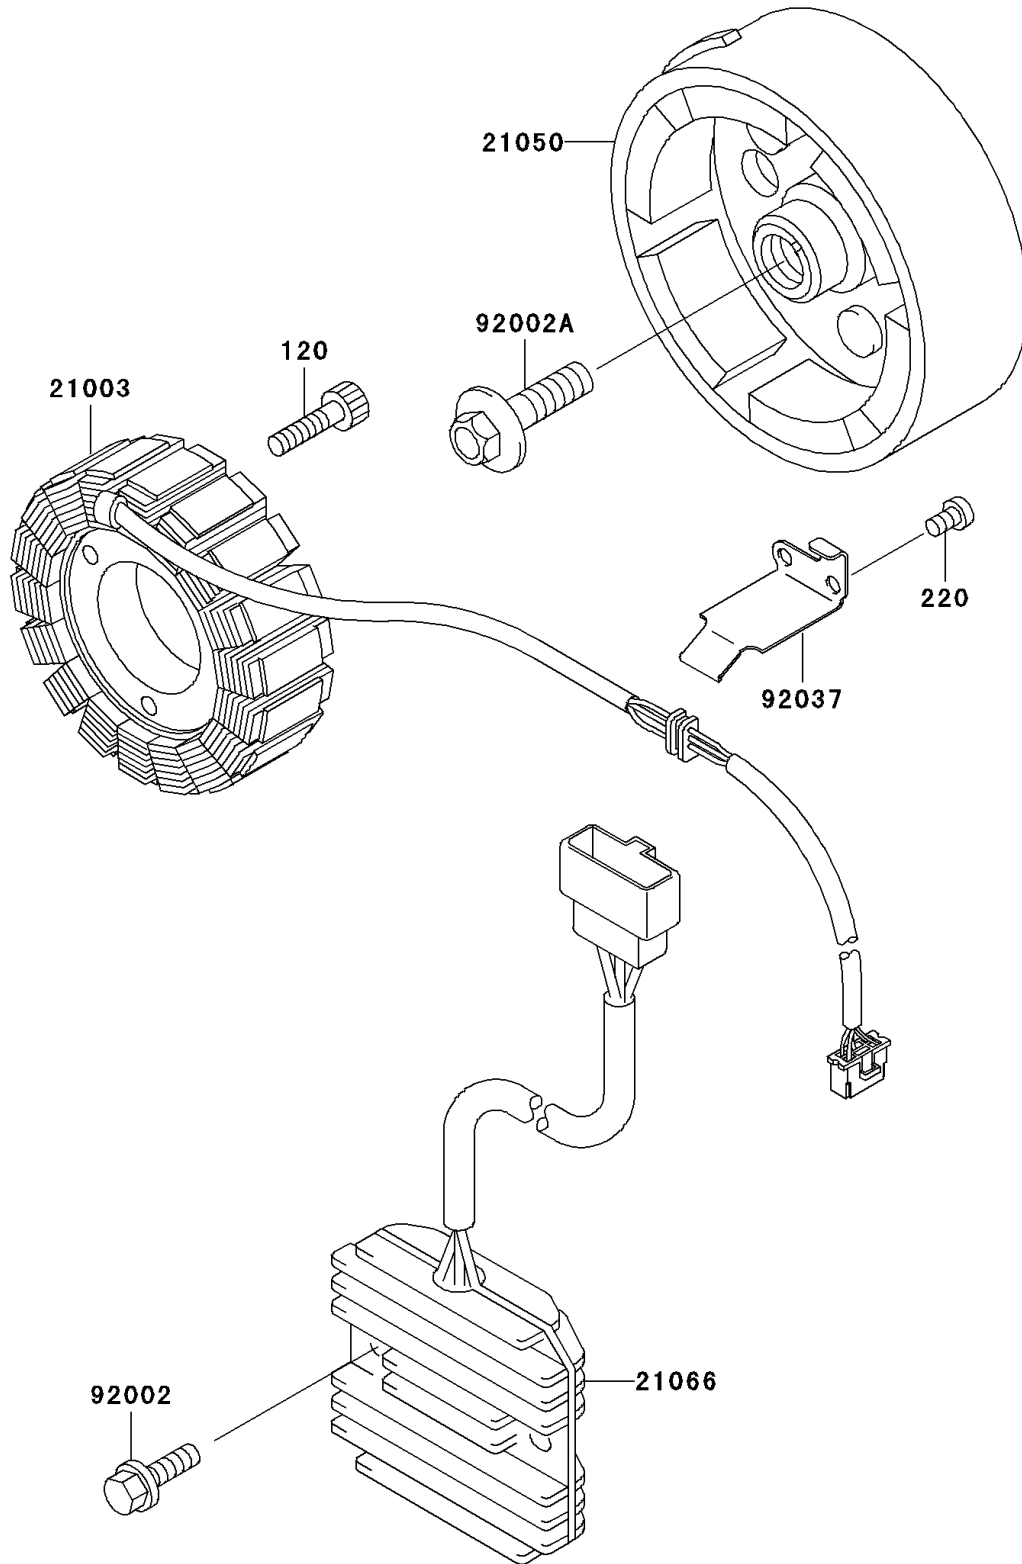

# 2007 Vulcan 500 LTD PARTS DIAGRAM

Generator

E1810

## 2007 Vulcan 500 LTD PARTS LIST

### Generator

ITEM NAME	PART NUMBER	QUANTITY
BOLT-SOCKET,6X25 (Ref # 120)	120CA0625	3
SCREW-PAN-CROSS,5X10 (Ref # 220)	220AA0510	2
STATOR (Ref # 21003)	21003-1123	1
FLYWHEEL (Ref # 21050)	21050-1168	1
REGULATOR-VOLTAGE (Ref # 21066)	21066-1030	1
BOLT,FLANGED,6X25 (Ref # 92002)	92002-1086	2
BOLT,FLANGED,10X36 (Ref # 92002A)	92002-1457	1
CLAMP,GENERATOR LEAD (Ref # 92037)	92037-1630	1